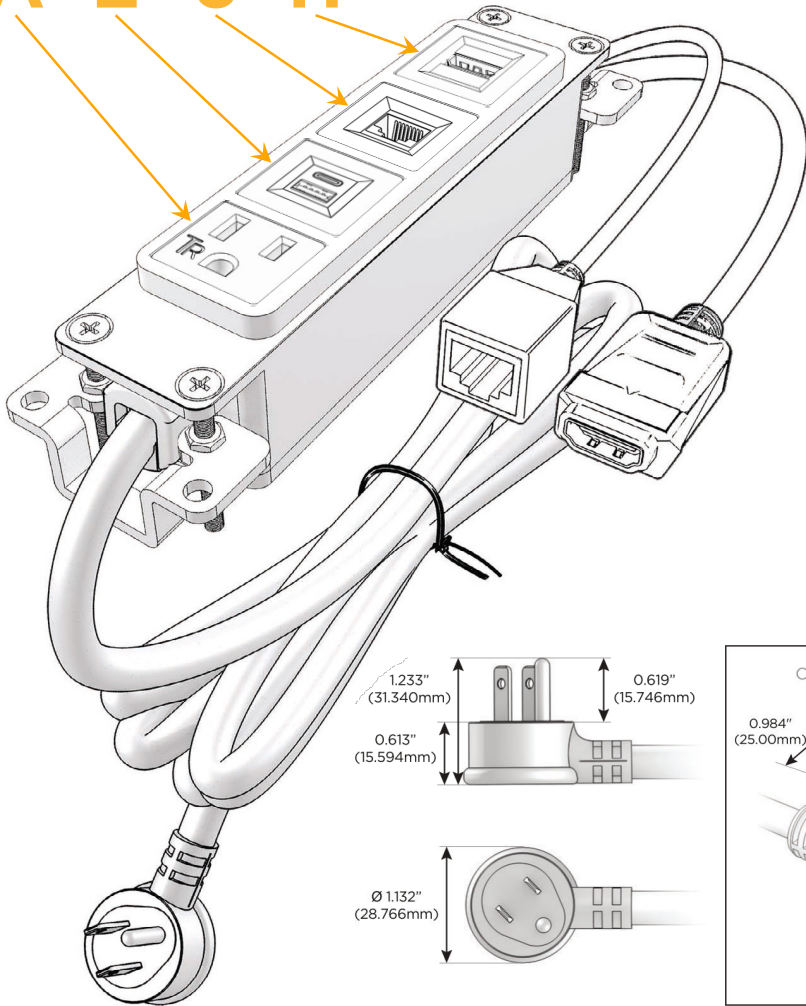

### Module/Port Options:

- A** Tamper Resistant AC Receptacle
- E** USB-A & USB-C (20W)
- M** Double USB-A (Fast Charging Ports - 18W)
- H** HDMI
- 6** CAT 6
- 12** RJ 12
- X** Switched AC
- Y** 3-Way Switch (Low Voltage)
- V** USB-C (45W High Speed Charging Port)
- S** USB-C (25W High Speed Charging Port)
- R** Switched AC (Rocker Switch)
- D** Dimmer Switch

### Plug:

Supplied with Low Profile Flat 45° Angle 120 VAC Plug

Optional Standard Straight 120 VAC Plug

Optional Straight 120 VAC Pass-through Plug

- CLEAN, COMPACT DESIGN
- STREAMLINED
- LOW PROFILE
- SIDE-EXITING CORDS
- PLUG & PLAY
- 6' AC CORD & PLUG (FLAT PLUG STANDARD)
- CUSTOMIZABLE CONFIGURATIONS AND FINISHES
- UL LISTED FOR MOUNTING IN FURNITURE
- 15A

# M-POWER-4T

AC POWER & DATA CONNECTIVITY SOLUTION

M-POWER-4TW-AE6H-CHAB

Specs:

**Modules/Ports:**

- A** Tamper Resistant AC Receptacle
- E** USB-A & USB-C (20W)
- 6** CAT 6
- H** HDMI

**A E 6 H**

Distributed by