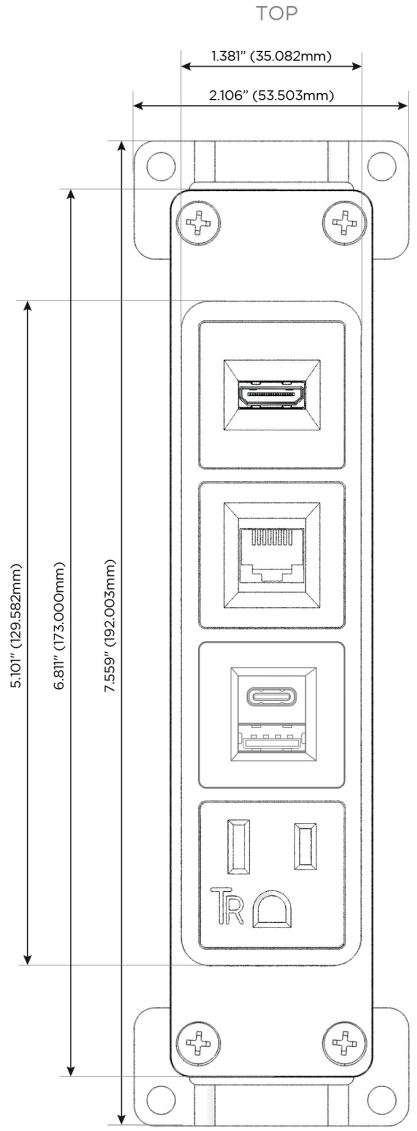

### Module/Port Options:

- A** Tamper Resistant AC Receptacle
- E** USB-A & USB-C (20W)
- M** Double USB-A (Fast Charging Ports - 18W)
- H** HDMI
- 6** CAT 6
- 12** RJ 12
- X** Switched AC
- Y** 3-Way Switch (Low Voltage)
- V** USB-C (45W High Speed Charging Port)
- S** USB-C (25W High Speed Charging Port)
- R** Switched AC (Rocker Switch)
- D** Dimmer Switch

### Plug:

Supplied with Low Profile Flat 45° Angle 120 VAC Plug

Optional Standard Straight 120 VAC Plug

Optional Straight 120 VAC Pass-through Plug

- CLEAN, COMPACT DESIGN
- STREAMLINED
- LOW PROFILE
- SIDE-EXITING CORDS
- PLUG & PLAY
- 6' AC CORD & PLUG (FLAT PLUG STANDARD)
- CUSTOMIZABLE CONFIGURATIONS AND FINISHES
- UL LISTED FOR MOUNTING IN FURNITURE
- 15A

# M-POWER-4T

AC POWER & DATA CONNECTIVITY SOLUTION

M-POWER-4TW-AE6H-CHAB

Specs:

**Modules/Ports:**

- A** Tamper Resistant AC Receptacle
- E** USB-A & USB-C (20W)
- 6** CAT 6
- H** HDMI

**A E 6 H**

Distributed by