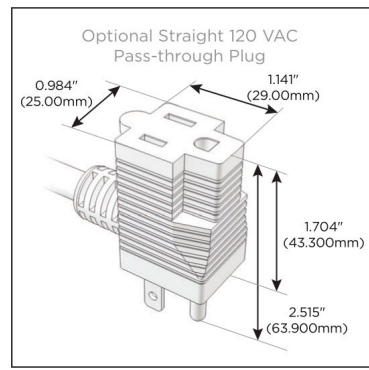

### Module/Port Options:

- A** Tamper Resistant AC Receptacle
- E** USB-A & USB-C (20W)
- M** Double USB-A (Fast Charging Ports - 18W)
- H** HDMI
- 6** CAT 6
- 12** RJ 12
- X** Switched AC
- Y** 3-Way Switch (Low Voltage)
- V** USB-C (45W High Speed Charging Port)
- S** USB-C (25W High Speed Charging Port)
- R** Switched AC (Rocker Switch)
- D** Dimmer Switch

### Plug:

Supplied with Low Profile Flat 45° Angle 120 VAC Plug

Optional Standard Straight 120 VAC Plug

Optional Straight 120 VAC Pass-through Plug

- CLEAN, COMPACT DESIGN
- STREAMLINED
- LOW PROFILE
- SIDE-EXITING CORDS
- PLUG & PLAY
- 6' AC CORD & PLUG (FLAT PLUG STANDARD)
- CUSTOMIZABLE CONFIGURATIONS AND FINISHES
- UL LISTED FOR MOUNTING IN FURNITURE
- 15A

# M-POWER-4T

AC POWER & DATA CONNECTIVITY SOLUTION

M-POWER-4TW-AE6H-CHAB

Specs:

**Modules/Ports:**

- A** Tamper Resistant AC Receptacle
- E** USB-A & USB-C (20W)
- 6** CAT 6
- H** HDMI

**A E 6 H**

Distributed by