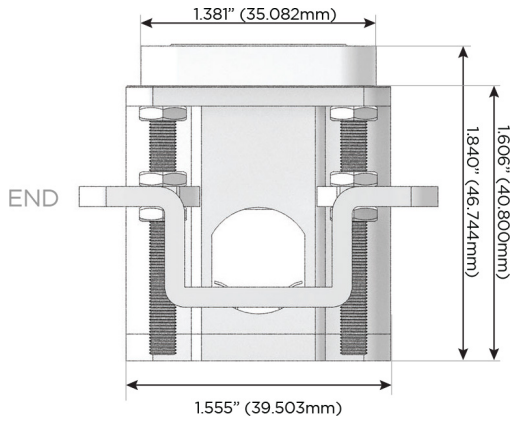

### Plug:

Supplied with Low Profile Flat 45° Angle 120 VAC Plug

Optional Standard Straight 120 VAC Plug

Optional Straight 120 VAC Pass-through Plug

- CLEAN, COMPACT DESIGN
- STREAMLINED
- LOW PROFILE
- SIDE-EXITING CORDS
- PLUG & PLAY
- 6' AC CORD & PLUG (FLAT PLUG STANDARD)
- CUSTOMIZABLE CONFIGURATIONS AND FINISHES
- UL LISTED FOR MOUNTING IN FURNITURE
- 15A

# M-POWER-4T

AC POWER & DATA CONNECTIVITY SOLUTION

M-POWER-4TW-AE6H-CHAB

Specs:

**Modules/Ports:**

- A** Tamper Resistant AC Receptacle
- E** USB-A & USB-C (20W)
- 6** CAT 6
- H** HDMI

**A E 6 H**

Distributed by