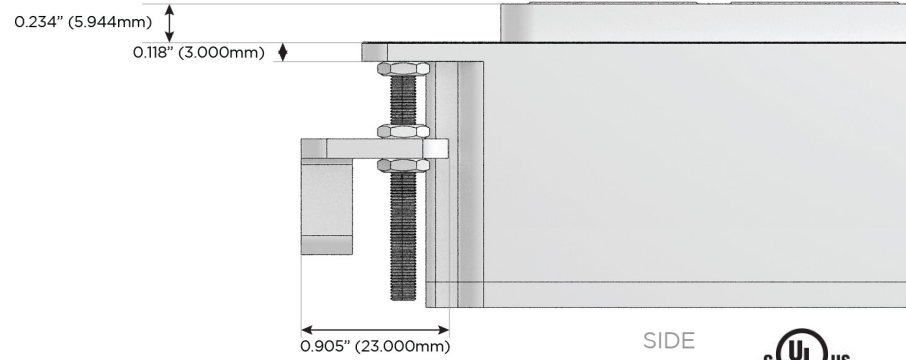

# M-POWER-4T

AC POWER & DATA CONNECTIVITY SOLUTION

M-POWER-4TW-AE6H-CHAB

Specs:

**Modules/Ports:**

- A** Tamper Resistant AC Receptacle
- E** USB-A & USB-C (20W)
- 6** CAT 6
- H** HDMI

**A E 6 H**

Distributed by