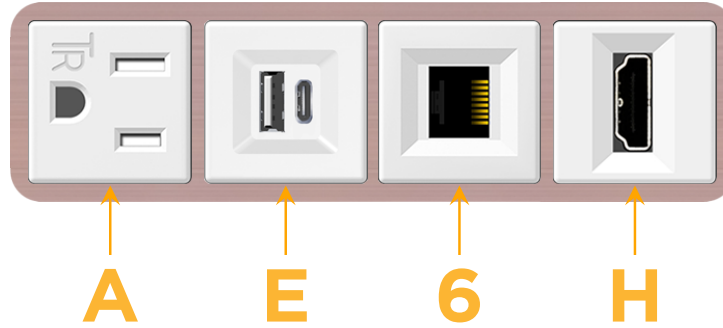

M-POWER-4T

AC POWER & DATA CONNECTIVITY SOLUTION

M-POWER-4TW-AE6H-CHAB

Distributed by

Mormax Company, Inc.

8 Westchester Plaza

Elmsford, NY 10523

914-699-0101

sales@mormax.com

mormax.com

Metro Light & Power's line of power & data solutions offers sophisticated design elements combined with greater ease of installation. Streamlined and low-profile, enhanced by side-exiting cords, our outlets advance the industry with their cutting edge look and feel. We believe flexibility is key, and we provide a variety of mounting options, including the ability to mount in limited spaces. Our outlets are available in many finishes and configurations, in addition to a custom color and finish capability for our clients.

Bezel Finish: **CHAMPAGNE (ABS)**

Custom Finishes Available M-POWER-4TW-AE6H-CHAB

Features:

Module/Port Options:

- **A** Tamper Resistant AC Receptacle
- **E** USB-A & USB-C (20W)
- **M** Double USB-A (Fast Charging Ports - 18W)
- **H** HDMI
- **6** CAT 6
- **12** RJ 12
- **X** Switched AC
- **Y** 3-Way Switch (Low Voltage)
- **V** USB-C (45W High Speed Charging Port)
- **S** USB-C (25W High Speed Charging Port)
- **R** Switched AC (Rocker Switch)
- **D** Dimmer Switch

Plug:

Supplied with Low Profile Flat 45° Angle 120 VAC Plug

Optional Standard Straight 120 VAC Plug

Optional Straight 120 VAC Pass-through Plug

- CLEAN, COMPACT DESIGN
- STREAMLINED
- LOW PROFILE
- SIDE-EXITING CORDS
- PLUG & PLAY
- 6' AC CORD & PLUG (FLAT PLUG STANDARD)
- CUSTOMIZABLE CONFIGURATIONS AND FINISHES
- UL LISTED FOR MOUNTING IN FURNITURE
- 15A