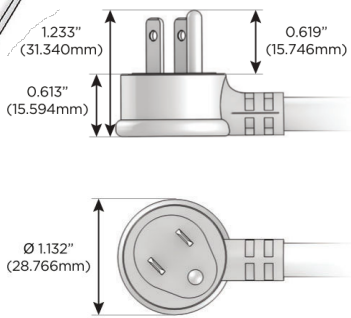

### Module/Port Options:

- A** Tamper Resistant AC Receptacle
- E** USB-A & USB-C (20W)
- M** Double USB-A (Fast Charging Ports - 18W)
- H** HDMI
- 6** CAT 6
- 12** RJ 12
- X** Switched AC
- Y** 3-Way Switch (Low Voltage)
- V** USB-C (45W High Speed Charging Port)
- S** USB-C (25W High Speed Charging Port)
- R** Switched AC (Rocker Switch)
- D** Dimmer Switch

### Plug:

Supplied with Low Profile Flat 45° Angle 120 VAC Plug

Optional Standard Straight 120 VAC Plug

Optional Straight 120 VAC Pass-through Plug

- CLEAN, COMPACT DESIGN
- STREAMLINED
- LOW PROFILE
- SIDE-EXITING CORDS
- PLUG & PLAY
- 6' AC CORD & PLUG (FLAT PLUG STANDARD)
- CUSTOMIZABLE CONFIGURATIONS AND FINISHES
- UL LISTED FOR MOUNTING IN FURNITURE
- 15A

# M-POWER-4T

AC POWER & DATA CONNECTIVITY SOLUTION

M-POWER-4TW-AE6H-CHAB

Specs:

**Modules/Ports:**

- A** Tamper Resistant AC Receptacle
- E** USB-A & USB-C (20W)
- 6** CAT 6
- H** HDMI

**A E 6 H**

Distributed by