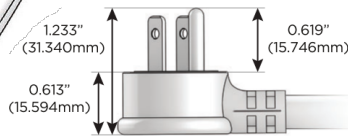

### Plug:

Supplied with Low Profile Flat 45° Angle 120 VAC Plug

Optional Standard Straight 120 VAC Plug

Optional Straight 120 VAC Pass-through Plug

- CLEAN, COMPACT DESIGN
- STREAMLINED
- LOW PROFILE
- SIDE-EXITING CORDS
- PLUG & PLAY
- 6' AC CORD & PLUG (FLAT PLUG STANDARD)
- CUSTOMIZABLE CONFIGURATIONS AND FINISHES
- UL LISTED FOR MOUNTING IN FURNITURE
- 15A

# M-POWER-4T

AC POWER & DATA CONNECTIVITY SOLUTION

M-POWER-4TW-AE6H-BZAB

Specs:

**Modules/Ports:**

- A** Tamper Resistant AC Receptacle
- E** USB-A & USB-C (20W)
- 6** CAT 6
- H** HDMI

**A E 6 H**

Distributed by