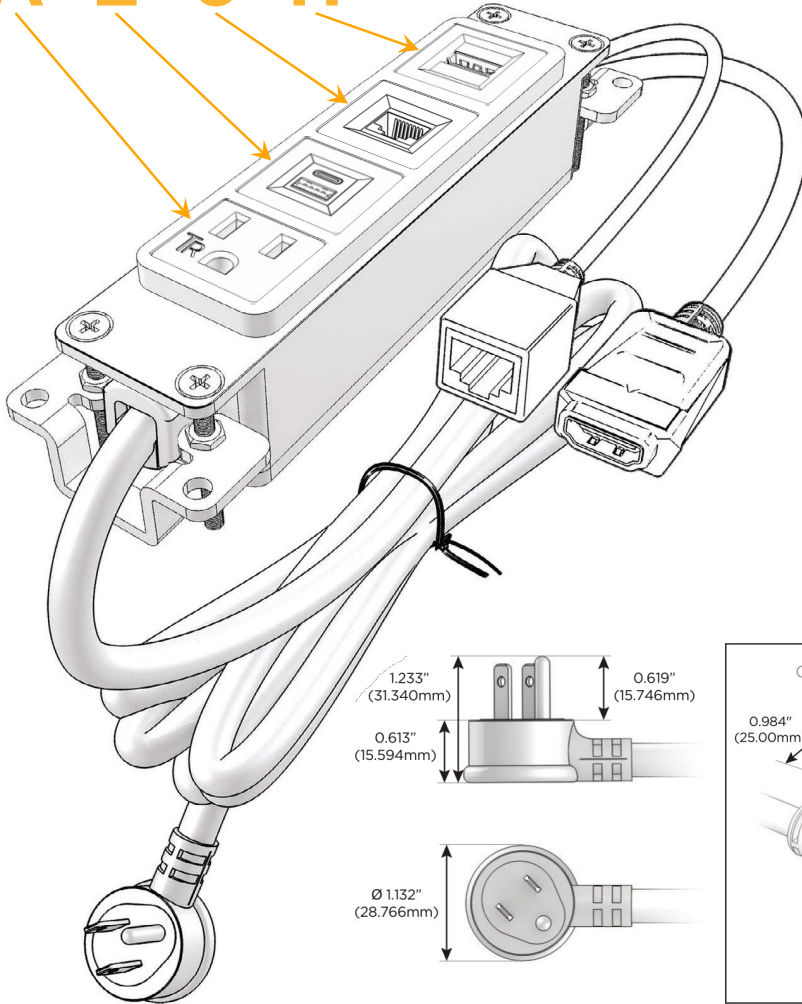

### Module/Port Options:

- A** Tamper Resistant AC Receptacle
- E** USB-A & USB-C (20W)
- M** Double USB-A (Fast Charging Ports - 18W)
- H** HDMI
- 6** CAT 6
- 12** RJ 12
- X** Switched AC
- Y** 3-Way Switch (Low Voltage)
- V** USB-C (45W High Speed Charging Port)
- S** USB-C (25W High Speed Charging Port)
- R** Switched AC (Rocker Switch)
- D** Dimmer Switch

### Plug:

Supplied with Low Profile Flat 45° Angle 120 VAC Plug

Optional Standard Straight 120 VAC Plug

Optional Straight 120 VAC Pass-through Plug

- CLEAN, COMPACT DESIGN
- STREAMLINED
- LOW PROFILE
- SIDE-EXITING CORDS
- PLUG & PLAY
- 6' AC CORD & PLUG (FLAT PLUG STANDARD)
- CUSTOMIZABLE CONFIGURATIONS AND FINISHES
- UL LISTED FOR MOUNTING IN FURNITURE
- 15A

# M-POWER-4T

AC POWER & DATA CONNECTIVITY SOLUTION

M-POWER-4TW-AE6H-BZAB

Specs:

**Modules/Ports:**

- A** Tamper Resistant AC Receptacle
- E** USB-A & USB-C (20W)
- 6** CAT 6
- H** HDMI

**A E 6 H**

Distributed by