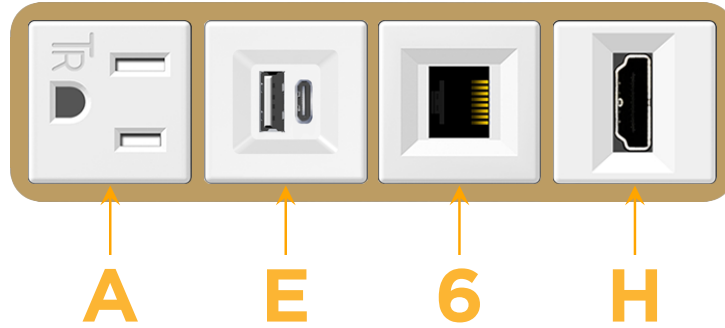

M-POWER-4T

AC POWER & DATA CONNECTIVITY SOLUTION

M-POWER-4TW-AE6H-BZAB

Distributed by

Mormax Company, Inc.

8 Westchester Plaza

Elmsford, NY 10523

914-699-0101

sales@mormax.com

mormax.com

Metro Light & Power's line of power & data solutions offers sophisticated design elements combined with greater ease of installation. Streamlined and low-profile, enhanced by side-exiting cords, our outlets advance the industry with their cutting edge look and feel. We believe flexibility is key, and we provide a variety of mounting options, including the ability to mount in limited spaces. Our outlets are available in many finishes and configurations, in addition to a custom color and finish capability for our clients.

Bezel Finish: **STANDARD BRONZE (ABS)**

Custom Finishes Available M-POWER-4TW-AE6H-BZAB

Features:

Module/Port Options:

- **A** Tamper Resistant AC Receptacle
- **E** USB-A & USB-C (20W)
- **M** Double USB-A (Fast Charging Ports - 18W)
- **H** HDMI
- **6** CAT 6
- **12** RJ 12
- **X** Switched AC
- **Y** 3-Way Switch (Low Voltage)
- **V** USB-C (45W High Speed Charging Port)
- **S** USB-C (25W High Speed Charging Port)
- **R** Switched AC (Rocker Switch)
- **D** Dimmer Switch

Plug:

Supplied with Low Profile Flat 45° Angle 120 VAC Plug

Optional Standard Straight 120 VAC Plug

Optional Straight 120 VAC Pass-through Plug

- CLEAN, COMPACT DESIGN
- STREAMLINED
- LOW PROFILE
- SIDE-EXITING CORDS
- PLUG & PLAY
- 6' AC CORD & PLUG (FLAT PLUG STANDARD)
- CUSTOMIZABLE CONFIGURATIONS AND FINISHES
- UL LISTED FOR MOUNTING IN FURNITURE
- 15A