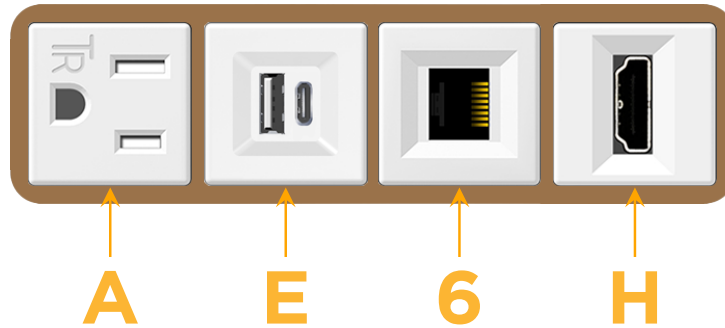

sales@mormax.com

mormax.com

Metro Light & Power's line of power & data solutions offers sophisticated design elements combined with greater ease of installation. Streamlined and low-profile, enhanced by side-exiting cords, our outlets advance the industry with their cutting edge look and feel. We believe flexibility is key, and we provide a variety of mounting options, including the ability to mount in limited spaces. Our outlets are available in many finishes and configurations, in addition to a custom color and finish capability for our clients.

Bezel Finish: **ARCHITECTURAL BRONZE (ABS)**

Custom Finishes Available M-POWER-4TW-AE6H-BZ5AB

Features:

Module/Port Options:

- A** Tamper Resistant AC Receptacle
- E** USB-A & USB-C (20W)
- M** Double USB-A (Fast Charging Ports - 18W)
- H** HDMI
- 6** CAT 6
- 12** RJ 12
- X** Switched AC
- Y** 3-Way Switch (Low Voltage)
- V** USB-C (45W High Speed Charging Port)
- S** USB-C (25W High Speed Charging Port)
- R** Switched AC (Rocker Switch)
- D** Dimmer Switch

Plug:

Supplied with Low Profile Flat 45° Angle 120 VAC Plug

Optional Standard Straight 120 VAC Plug

Optional Straight 120 VAC Pass-through Plug

- CLEAN, COMPACT DESIGN
- STREAMLINED
- LOW PROFILE
- SIDE-EXITING CORDS
- PLUG & PLAY
- 6' AC CORD & PLUG (FLAT PLUG STANDARD)
- CUSTOMIZABLE CONFIGURATIONS AND FINISHES
- UL LISTED FOR MOUNTING IN FURNITURE
- 15A

M-POWER-4T

AC POWER & DATA CONNECTIVITY SOLUTION

M-POWER-4TW-AE6H-BZ5AB

Specs:

Modules/Ports:

- A** Tamper Resistant AC Receptacle
- E** USB-A & USB-C (20W)
- 6** CAT 6
- H** HDMI

A E 6 H

Distributed by