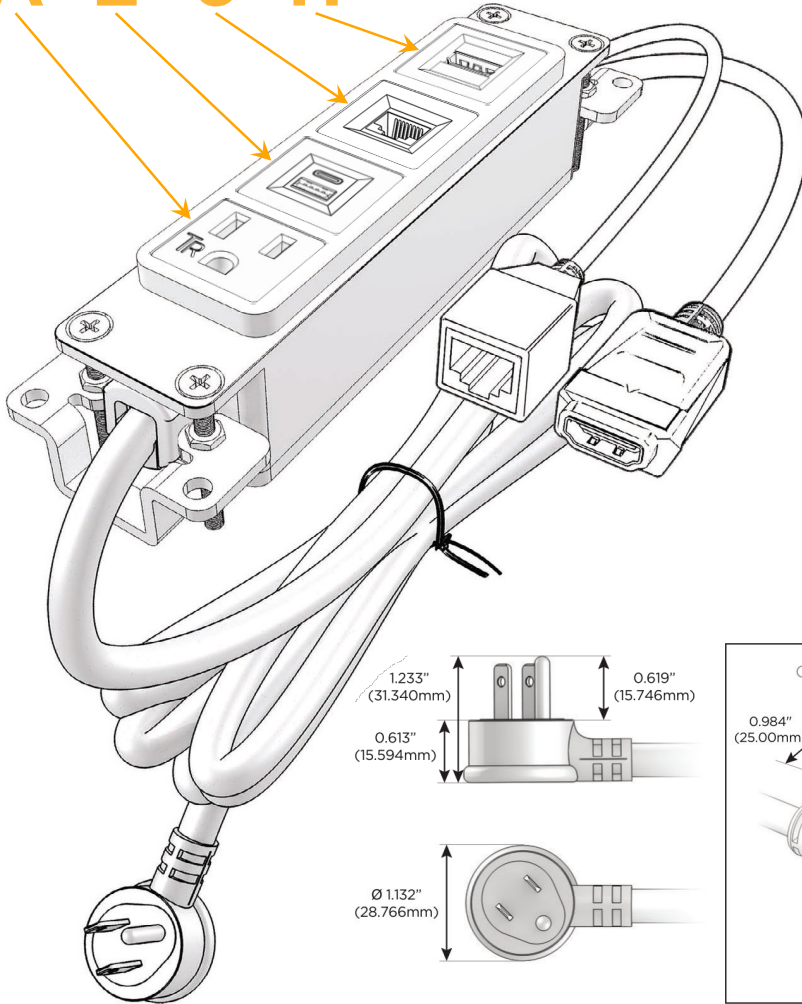

Bezel Finish: **ARCHITECTURAL BRONZE (ABS)**

Custom Finishes Available M-POWER-4TW-AE6H-BZ5AB

Features:

Module/Port Options:

- A** Tamper Resistant AC Receptacle
- E** USB-A & USB-C (20W)
- M** Double USB-A (Fast Charging Ports - 18W)
- H** HDMI
- 6** CAT 6
- 12** RJ 12
- X** Switched AC
- Y** 3-Way Switch (Low Voltage)
- V** USB-C (45W High Speed Charging Port)
- S** USB-C (25W High Speed Charging Port)
- R** Switched AC (Rocker Switch)
- D** Dimmer Switch

Plug:

Supplied with Low Profile Flat 45° Angle 120 VAC Plug

Optional Standard Straight 120 VAC Plug

Optional Straight 120 VAC Pass-through Plug

- CLEAN, COMPACT DESIGN
- STREAMLINED
- LOW PROFILE
- SIDE-EXITING CORDS
- PLUG & PLAY
- 6' AC CORD & PLUG (FLAT PLUG STANDARD)
- CUSTOMIZABLE CONFIGURATIONS AND FINISHES
- UL LISTED FOR MOUNTING IN FURNITURE
- 15A

M-POWER-4T

AC POWER & DATA CONNECTIVITY SOLUTION

M-POWER-4TW-AE6H-BZ5AB

Specs:

Modules/Ports:

- A** Tamper Resistant AC Receptacle
- E** USB-A & USB-C (20W)
- 6** CAT 6
- H** HDMI

A E 6 H

Distributed by