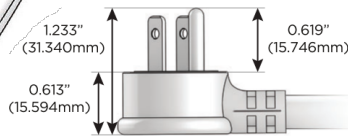

Plug:

Supplied with Low Profile Flat 45° Angle 120 VAC Plug

Optional Standard Straight 120 VAC Plug

Optional Straight 120 VAC Pass-through Plug

- CLEAN, COMPACT DESIGN
- STREAMLINED
- LOW PROFILE
- SIDE-EXITING CORDS
- PLUG & PLAY
- 6' AC CORD & PLUG (FLAT PLUG STANDARD)
- CUSTOMIZABLE CONFIGURATIONS AND FINISHES
- UL LISTED FOR MOUNTING IN FURNITURE
- 15A

M-POWER-4T

AC POWER & DATA CONNECTIVITY SOLUTION

M-POWER-4TW-AE6H-BZ5AB

Specs:

Modules/Ports:

- A** Tamper Resistant AC Receptacle
- E** USB-A & USB-C (20W)
- 6** CAT 6
- H** HDMI

A E 6 H

Distributed by