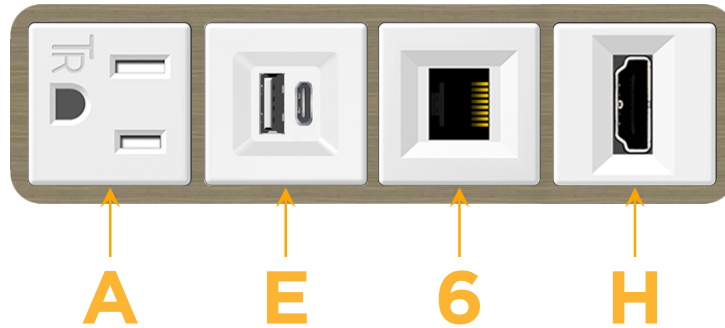

Bezel Finish: **ANTIQUED ARCHITECTURAL BRONZE (ABS)**

Custom Finishes Available M-POWER-4TW-AE6H-BZ5AAB

Features:

Module/Port Options:

- A** Tamper Resistant AC Receptacle
- E** USB-A & USB-C (20W)
- M** Double USB-A (Fast Charging Ports - 18W)
- H** HDMI
- 6** CAT 6
- 12** RJ 12
- X** Switched AC
- Y** 3-Way Switch (Low Voltage)
- V** USB-C (45W High Speed Charging Port)
- S** USB-C (25W High Speed Charging Port)
- R** Switched AC (Rocker Switch)
- D** Dimmer Switch

Plug:

Supplied with Low Profile Flat 45° Angle 120 VAC Plug

Optional Standard Straight 120 VAC Plug

Optional Straight 120 VAC Pass-through Plug

- CLEAN, COMPACT DESIGN
- STREAMLINED
- LOW PROFILE
- SIDE-EXITING CORDS
- PLUG & PLAY
- 6' AC CORD & PLUG (FLAT PLUG STANDARD)
- CUSTOMIZABLE CONFIGURATIONS AND FINISHES
- UL LISTED FOR MOUNTING IN FURNITURE
- 15A

M-POWER-4T

AC POWER & DATA CONNECTIVITY SOLUTION

M-POWER-4TW-AE6H-BZ5AAB

Specs:

Modules/Ports:

- A** Tamper Resistant AC Receptacle
- E** USB-A & USB-C (20W)
- 6** CAT 6
- H** HDMI

A E 6 H

Distributed by