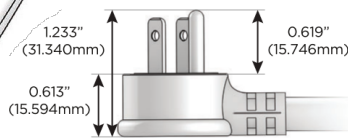

M-POWER-4T

AC POWER & DATA CONNECTIVITY SOLUTION

M-POWER-4TW-AE6H-BZ5AAB

Specs:

Modules/Ports:

- A** Tamper Resistant AC Receptacle
- E** USB-A & USB-C (20W)
- 6** CAT 6
- H** HDMI

A E 6 H

Distributed by