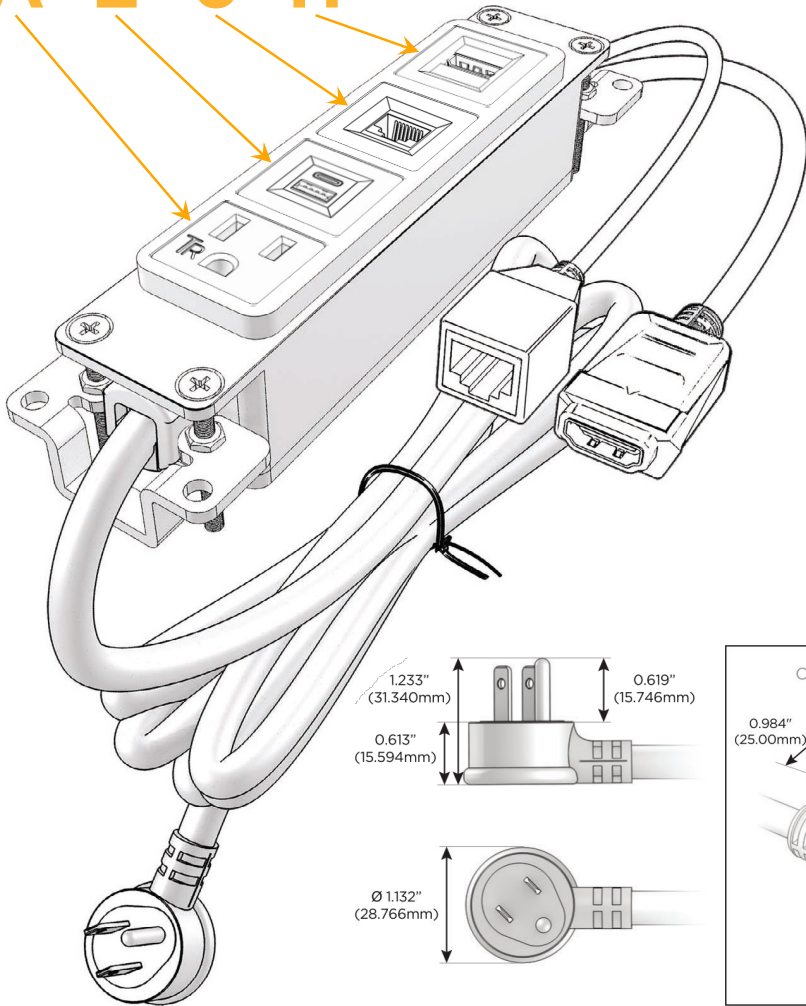

Bezel Finish: **ANTIQUED ARCHITECTURAL BRONZE (ABS)**

Custom Finishes Available M-POWER-4TW-AE6H-BZ5AAB

Features:

Module/Port Options:

- A** Tamper Resistant AC Receptacle
- E** USB-A & USB-C (20W)
- M** Double USB-A (Fast Charging Ports - 18W)
- H** HDMI
- 6** CAT 6
- 12** RJ 12
- X** Switched AC
- Y** 3-Way Switch (Low Voltage)
- V** USB-C (45W High Speed Charging Port)
- S** USB-C (25W High Speed Charging Port)
- R** Switched AC (Rocker Switch)
- D** Dimmer Switch

Plug:

Supplied with Low Profile Flat 45° Angle 120 VAC Plug

Optional Standard Straight 120 VAC Plug

Optional Straight 120 VAC Pass-through Plug

- CLEAN, COMPACT DESIGN
- STREAMLINED
- LOW PROFILE
- SIDE-EXITING CORDS
- PLUG & PLAY
- 6' AC CORD & PLUG (FLAT PLUG STANDARD)
- CUSTOMIZABLE CONFIGURATIONS AND FINISHES
- UL LISTED FOR MOUNTING IN FURNITURE
- 15A

M-POWER-4T

AC POWER & DATA CONNECTIVITY SOLUTION

M-POWER-4TW-AE6H-BZ5AAB

Specs:

Modules/Ports:

- A** Tamper Resistant AC Receptacle
- E** USB-A & USB-C (20W)
- 6** CAT 6
- H** HDMI

A E 6 H

Distributed by