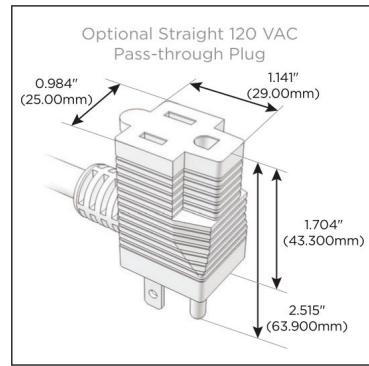

Plug:

Supplied with Low Profile Flat 45° Angle 120 VAC Plug

Optional Standard Straight 120 VAC Plug

Optional Straight 120 VAC Pass-through Plug

- CLEAN, COMPACT DESIGN
- STREAMLINED
- LOW PROFILE
- SIDE-EXITING CORDS
- PLUG & PLAY
- 6' AC CORD & PLUG (FLAT PLUG STANDARD)
- CUSTOMIZABLE CONFIGURATIONS AND FINISHES
- UL LISTED FOR MOUNTING IN FURNITURE
- 15A

M-POWER-4T

AC POWER & DATA CONNECTIVITY SOLUTION

M-POWER-4TW-AE6H-BZ4B

Specs:

Modules/Ports:

- A** Tamper Resistant AC Receptacle
- E** USB-A & USB-C (20W)
- 6** CAT 6
- H** HDMI

A E 6 H

Distributed by