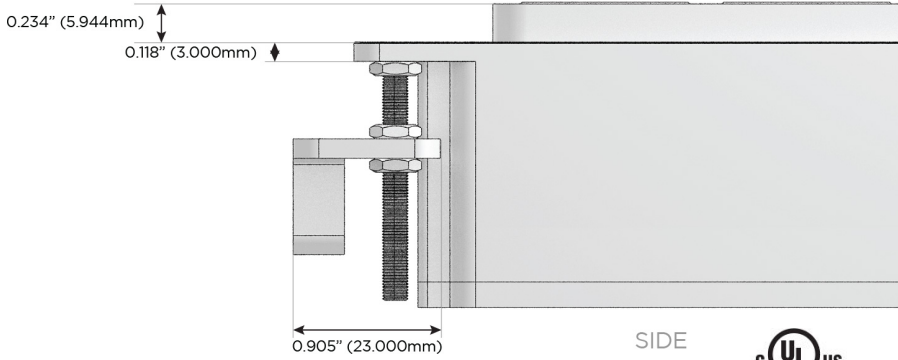

M-POWER-4T

AC POWER & DATA CONNECTIVITY SOLUTION

M-POWER-4TW-AE6H-BZ4B

Specs:

Modules/Ports:

- A** Tamper Resistant AC Receptacle
- E** USB-A & USB-C (20W)
- 6** CAT 6
- H** HDMI

A E 6 H

Distributed by