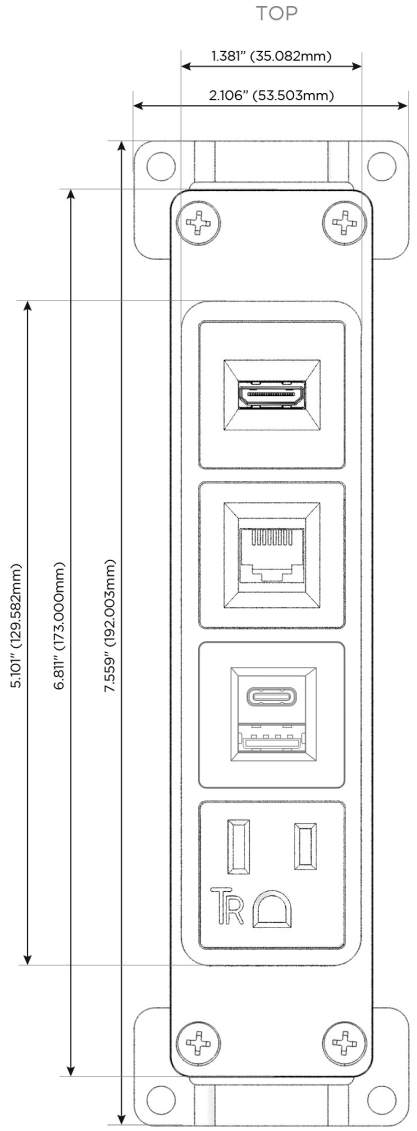

Bezel Finish: **SOLID BRONZE BRUSHED**

Custom Finishes Available M-POWER-4TW-AE6H-BZ4B

Features:

Module/Port Options:

- A** Tamper Resistant AC Receptacle
- E** USB-A & USB-C (20W)
- M** Double USB-A (Fast Charging Ports - 18W)
- H** HDMI
- 6** CAT 6
- 12** RJ 12
- X** Switched AC
- Y** 3-Way Switch (Low Voltage)
- V** USB-C (45W High Speed Charging Port)
- S** USB-C (25W High Speed Charging Port)
- R** Switched AC (Rocker Switch)
- D** Dimmer Switch

Plug:

Supplied with Low Profile Flat 45° Angle 120 VAC Plug

Optional Standard Straight 120 VAC Plug

Optional Straight 120 VAC Pass-through Plug

- CLEAN, COMPACT DESIGN
- STREAMLINED
- LOW PROFILE
- SIDE-EXITING CORDS
- PLUG & PLAY
- 6' AC CORD & PLUG (FLAT PLUG STANDARD)
- CUSTOMIZABLE CONFIGURATIONS AND FINISHES
- UL LISTED FOR MOUNTING IN FURNITURE
- 15A

M-POWER-4T

AC POWER & DATA CONNECTIVITY SOLUTION

M-POWER-4TW-AE6H-BZ4B

Specs:

Modules/Ports:

- A** Tamper Resistant AC Receptacle
- E** USB-A & USB-C (20W)
- 6** CAT 6
- H** HDMI

A E 6 H

Distributed by