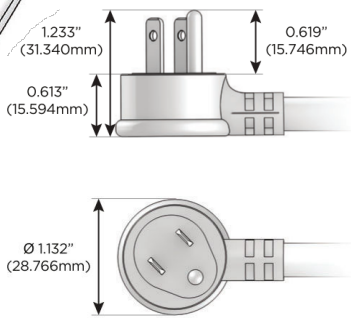

Plug:

Supplied with Low Profile Flat 45° Angle 120 VAC Plug

Optional Standard Straight 120 VAC Plug

Optional Straight 120 VAC Pass-through Plug

- CLEAN, COMPACT DESIGN
- STREAMLINED
- LOW PROFILE
- SIDE-EXITING CORDS
- PLUG & PLAY
- 6' AC CORD & PLUG (FLAT PLUG STANDARD)
- CUSTOMIZABLE CONFIGURATIONS AND FINISHES
- UL LISTED FOR MOUNTING IN FURNITURE
- 15A

M-POWER-4T

AC POWER & DATA CONNECTIVITY SOLUTION

M-POWER-4TW-AE6H-BZ4B

Specs:

Modules/Ports:

- A** Tamper Resistant AC Receptacle
- E** USB-A & USB-C (20W)
- 6** CAT 6
- H** HDMI

A E 6 H

Distributed by