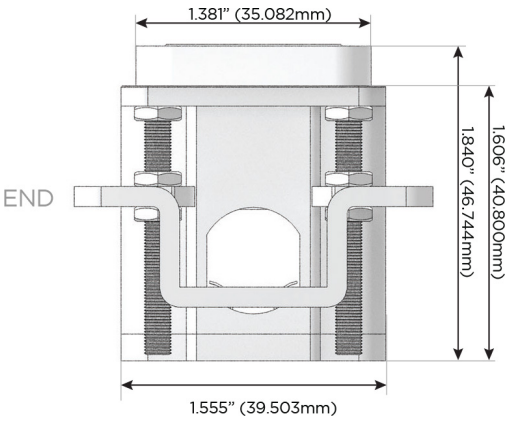

Plug:

Supplied with Low Profile Flat 45° Angle 120 VAC Plug

Optional Standard Straight 120 VAC Plug

Optional Straight 120 VAC Pass-through Plug

- CLEAN, COMPACT DESIGN
- STREAMLINED
- LOW PROFILE
- SIDE-EXITING CORDS
- PLUG & PLAY
- 6' AC CORD & PLUG (FLAT PLUG STANDARD)
- CUSTOMIZABLE CONFIGURATIONS AND FINISHES
- UL LISTED FOR MOUNTING IN FURNITURE
- 15A

M-POWER-4T

AC POWER & DATA CONNECTIVITY SOLUTION

M-POWER-4TW-AE6H-BZ4B

Specs:

Modules/Ports:

- A** Tamper Resistant AC Receptacle
- E** USB-A & USB-C (20W)
- 6** CAT 6
- H** HDMI

A E 6 H

Distributed by