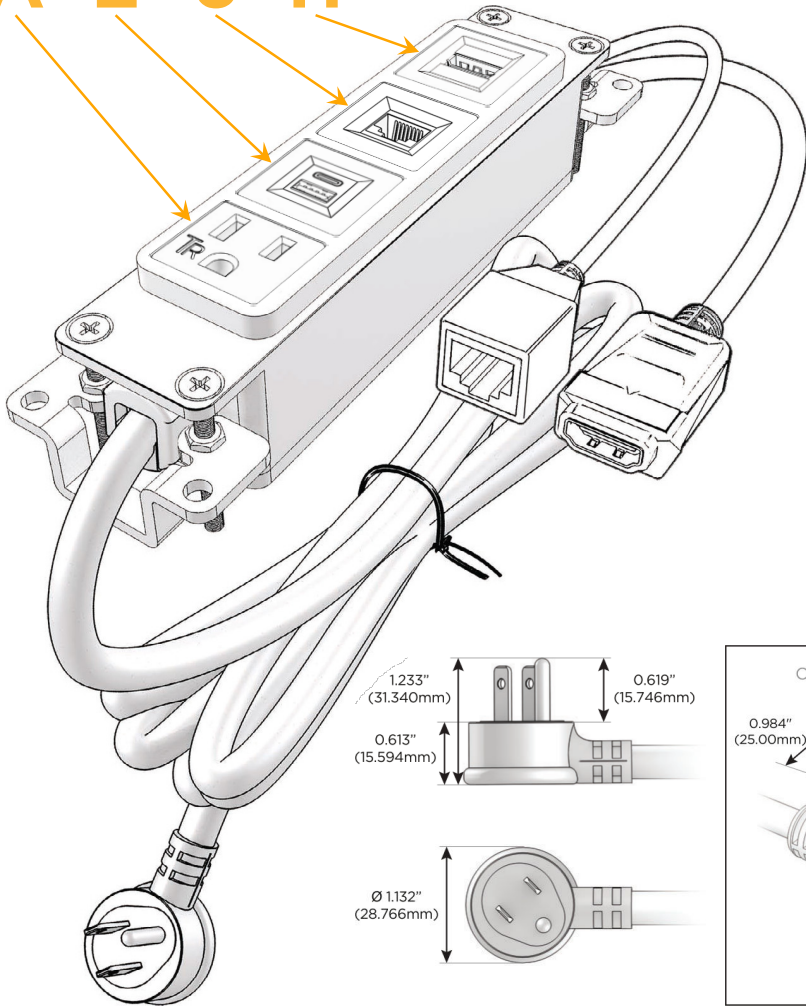

Bezel Finish: **SOLID BRONZE BRUSHED**

Custom Finishes Available M-POWER-4TW-AE6H-BZ4B

Features:

Module/Port Options:

- A** Tamper Resistant AC Receptacle
- E** USB-A & USB-C (20W)
- M** Double USB-A (Fast Charging Ports - 18W)
- H** HDMI
- 6** CAT 6
- 12** RJ 12
- X** Switched AC
- Y** 3-Way Switch (Low Voltage)
- V** USB-C (45W High Speed Charging Port)
- S** USB-C (25W High Speed Charging Port)
- R** Switched AC (Rocker Switch)
- D** Dimmer Switch

Plug:

Supplied with Low Profile Flat 45° Angle 120 VAC Plug

Optional Standard Straight 120 VAC Plug

Optional Straight 120 VAC Pass-through Plug

- CLEAN, COMPACT DESIGN
- STREAMLINED
- LOW PROFILE
- SIDE-EXITING CORDS
- PLUG & PLAY
- 6' AC CORD & PLUG (FLAT PLUG STANDARD)
- CUSTOMIZABLE CONFIGURATIONS AND FINISHES
- UL LISTED FOR MOUNTING IN FURNITURE
- 15A

M-POWER-4T

AC POWER & DATA CONNECTIVITY SOLUTION

M-POWER-4TW-AE6H-BZ4B

Specs:

Modules/Ports:

- A** Tamper Resistant AC Receptacle
- E** USB-A & USB-C (20W)
- 6** CAT 6
- H** HDMI

A E 6 H

Distributed by