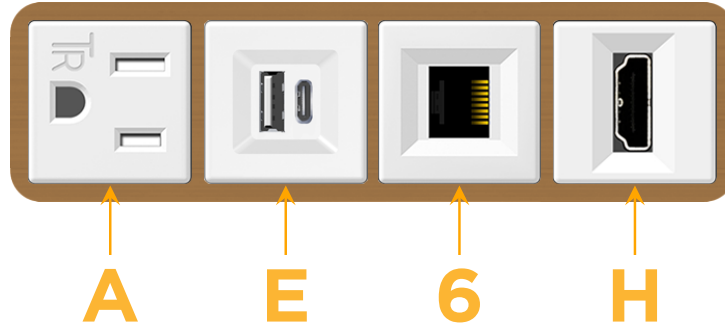

sales@mormax.com

mormax.com

Metro Light & Power's line of power & data solutions offers sophisticated design elements combined with greater ease of installation. Streamlined and low-profile, enhanced by side-exiting cords, our outlets advance the industry with their cutting edge look and feel. We believe flexibility is key, and we provide a variety of mounting options, including the ability to mount in limited spaces. Our outlets are available in many finishes and configurations, in addition to a custom color and finish capability for our clients.

Bezel Finish: **SOLID BRONZE BRUSHED**

Custom Finishes Available M-POWER-4TW-AE6H-BZ4B

Features:

Module/Port Options:

- A** Tamper Resistant AC Receptacle
- E** USB-A & USB-C (20W)
- M** Double USB-A (Fast Charging Ports - 18W)
- H** HDMI
- 6** CAT 6
- 12** RJ 12
- X** Switched AC
- Y** 3-Way Switch (Low Voltage)
- V** USB-C (45W High Speed Charging Port)
- S** USB-C (25W High Speed Charging Port)
- R** Switched AC (Rocker Switch)
- D** Dimmer Switch

Plug:

Supplied with Low Profile Flat 45° Angle 120 VAC Plug

Optional Standard Straight 120 VAC Plug

Optional Straight 120 VAC Pass-through Plug

- CLEAN, COMPACT DESIGN
- STREAMLINED
- LOW PROFILE
- SIDE-EXITING CORDS
- PLUG & PLAY
- 6' AC CORD & PLUG (FLAT PLUG STANDARD)
- CUSTOMIZABLE CONFIGURATIONS AND FINISHES
- UL LISTED FOR MOUNTING IN FURNITURE
- 15A

M-POWER-4T

AC POWER & DATA CONNECTIVITY SOLUTION

M-POWER-4TW-AE6H-BZ4B

Specs:

Modules/Ports:

- A** Tamper Resistant AC Receptacle
- E** USB-A & USB-C (20W)
- 6** CAT 6
- H** HDMI

A E 6 H

Distributed by