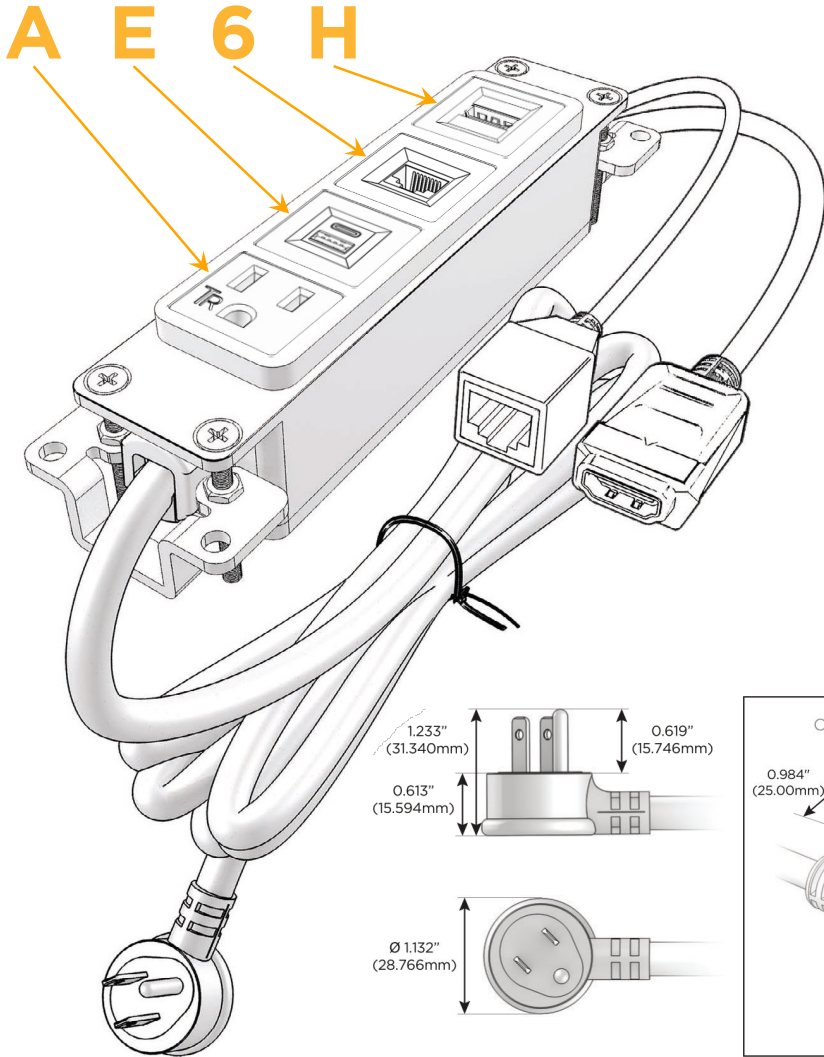

Bezel Finish: **SOLID BRASS BRUSHED**

Custom Finishes Available M-POWER-4TW-AE6H-BR4B

Features:

Module/Port Options:

- A** Tamper Resistant AC Receptacle
- E** USB-A & USB-C (20W)
- M** Double USB-A (Fast Charging Ports - 18W)
- H** HDMI
- 6** CAT 6
- 12** RJ 12
- X** Switched AC
- Y** 3-Way Switch (Low Voltage)
- V** USB-C (45W High Speed Charging Port)
- S** USB-C (25W High Speed Charging Port)
- R** Switched AC (Rocker Switch)
- D** Dimmer Switch

Plug:

Supplied with Low Profile Flat 45° Angle 120 VAC Plug

Optional Standard Straight 120 VAC Plug

Optional Straight 120 VAC Pass-through Plug

- CLEAN, COMPACT DESIGN
- STREAMLINED
- LOW PROFILE
- SIDE-EXITING CORDS
- PLUG & PLAY
- 6' AC CORD & PLUG (FLAT PLUG STANDARD)
- CUSTOMIZABLE CONFIGURATIONS AND FINISHES
- UL LISTED FOR MOUNTING IN FURNITURE
- 15A

M-POWER-4T

AC POWER & DATA CONNECTIVITY SOLUTION

M-POWER-4TW-AE6H-BR4B

Specs:

Modules/Ports:

- A** Tamper Resistant AC Receptacle
- E** USB-A & USB-C (20W)
- 6** CAT 6
- H** HDMI

Distributed by

Mormax Company, Inc.