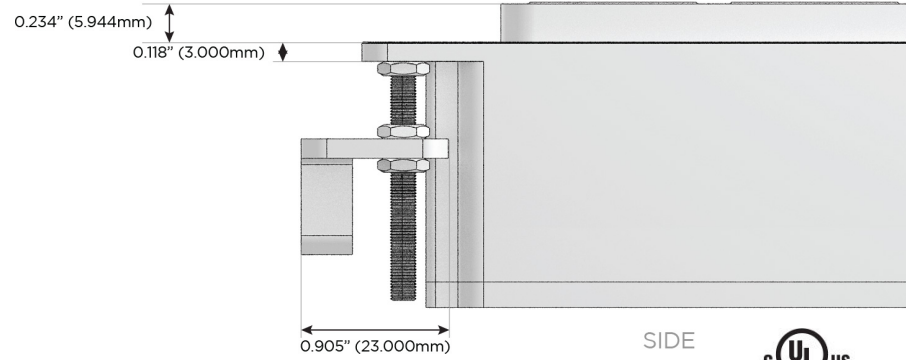

M-POWER-4T

AC POWER & DATA CONNECTIVITY SOLUTION

M-POWER-4TW-AE6H-BR4B

Specs:

Modules/Ports:

- A** Tamper Resistant AC Receptacle
- E** USB-A & USB-C (20W)
- 6** CAT 6
- H** HDMI

Distributed by

Mormax Company, Inc.