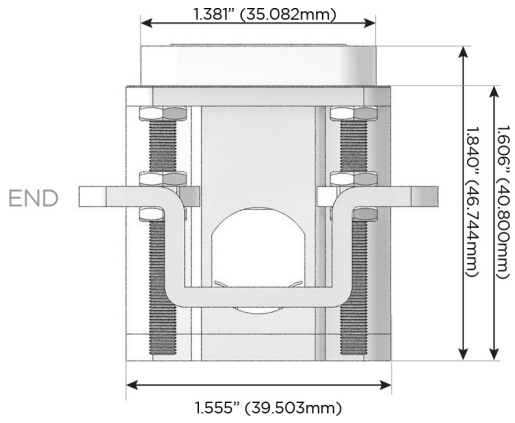

Plug:

Supplied with Low Profile Flat 45° Angle 120 VAC Plug

Optional Standard Straight 120 VAC Plug

Optional Straight 120 VAC Pass-through Plug

- CLEAN, COMPACT DESIGN
- STREAMLINED
- LOW PROFILE
- SIDE-EXITING CORDS
- PLUG & PLAY
- 6' AC CORD & PLUG (FLAT PLUG STANDARD)
- CUSTOMIZABLE CONFIGURATIONS AND FINISHES
- UL LISTED FOR MOUNTING IN FURNITURE
- 15A

M-POWER-4T

AC POWER & DATA CONNECTIVITY SOLUTION

M-POWER-4TW-AE6H-BR4B

Specs:

Modules/Ports:

- A** Tamper Resistant AC Receptacle
- E** USB-A & USB-C (20W)
- 6** CAT 6
- H** HDMI

Distributed by

Mormax Company, Inc.