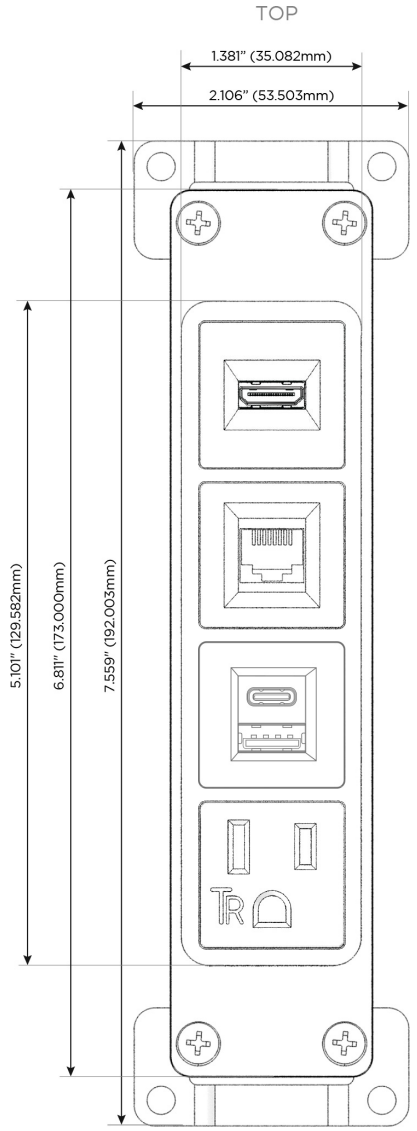

Bezel Finish: **SOLID BRASS BRUSHED**

Custom Finishes Available M-POWER-4TW-AE6H-BR4B

Features:

Module/Port Options:

- A** Tamper Resistant AC Receptacle
- E** USB-A & USB-C (20W)
- M** Double USB-A (Fast Charging Ports - 18W)
- H** HDMI
- 6** CAT 6
- 12** RJ 12
- X** Switched AC
- Y** 3-Way Switch (Low Voltage)
- V** USB-C (45W High Speed Charging Port)
- S** USB-C (25W High Speed Charging Port)
- R** Switched AC (Rocker Switch)
- D** Dimmer Switch

Plug:

Supplied with Low Profile Flat 45° Angle 120 VAC Plug

Optional Standard Straight 120 VAC Plug

Optional Straight 120 VAC Pass-through Plug

- CLEAN, COMPACT DESIGN
- STREAMLINED
- LOW PROFILE
- SIDE-EXITING CORDS
- PLUG & PLAY
- 6' AC CORD & PLUG (FLAT PLUG STANDARD)
- CUSTOMIZABLE CONFIGURATIONS AND FINISHES
- UL LISTED FOR MOUNTING IN FURNITURE
- 15A

M-POWER-4T

AC POWER & DATA CONNECTIVITY SOLUTION

M-POWER-4TW-AE6H-BR4B

Specs:

Modules/Ports:

- A** Tamper Resistant AC Receptacle
- E** USB-A & USB-C (20W)
- 6** CAT 6
- H** HDMI

Distributed by

Mormax Company, Inc.