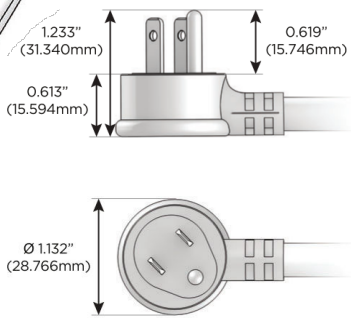

Bezel Finish: **SOLID BRASS BRUSHED**

Custom Finishes Available M-POWER-4TW-AE6H-BR4B

Features:

Module/Port Options:

- A** Tamper Resistant AC Receptacle
- E** USB-A & USB-C (20W)
- M** Double USB-A (Fast Charging Ports - 18W)
- H** HDMI
- 6** CAT 6
- 12** RJ 12
- X** Switched AC
- Y** 3-Way Switch (Low Voltage)
- V** USB-C (45W High Speed Charging Port)
- S** USB-C (25W High Speed Charging Port)
- R** Switched AC (Rocker Switch)
- D** Dimmer Switch

Plug:

Supplied with Low Profile Flat 45° Angle 120 VAC Plug

Optional Standard Straight 120 VAC Plug

Optional Straight 120 VAC Pass-through Plug

- CLEAN, COMPACT DESIGN
- STREAMLINED
- LOW PROFILE
- SIDE-EXITING CORDS
- PLUG & PLAY
- 6' AC CORD & PLUG (FLAT PLUG STANDARD)
- CUSTOMIZABLE CONFIGURATIONS AND FINISHES
- UL LISTED FOR MOUNTING IN FURNITURE
- 15A

M-POWER-4T

AC POWER & DATA CONNECTIVITY SOLUTION

M-POWER-4TW-AE6H-BR4B

Specs:

Modules/Ports:

- A** Tamper Resistant AC Receptacle
- E** USB-A & USB-C (20W)
- 6** CAT 6
- H** HDMI

Distributed by

Mormax Company, Inc.