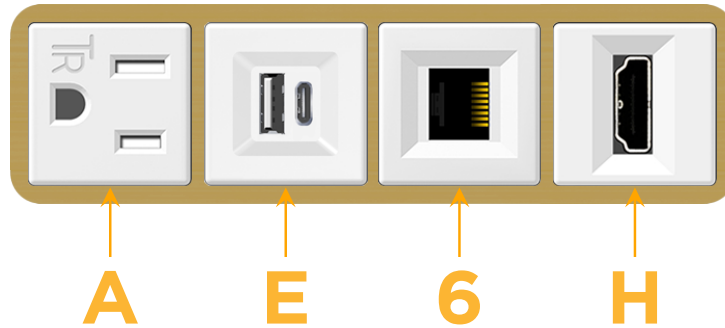

sales@mormax.com

mormax.com

Metro Light & Power's line of power & data solutions offers sophisticated design elements combined with greater ease of installation. Streamlined and low-profile, enhanced by side-exiting cords, our outlets advance the industry with their cutting edge look and feel. We believe flexibility is key, and we provide a variety of mounting options, including the ability to mount in limited spaces. Our outlets are available in many finishes and configurations, in addition to a custom color and finish capability for our clients.

Bezel Finish: **SOLID BRASS BRUSHED**

Custom Finishes Available M-POWER-4TW-AE6H-BR4B

Features:

Module/Port Options:

- A** Tamper Resistant AC Receptacle
- E** USB-A & USB-C (20W)
- M** Double USB-A (Fast Charging Ports - 18W)
- H** HDMI
- 6** CAT 6
- 12** RJ 12
- X** Switched AC
- Y** 3-Way Switch (Low Voltage)
- V** USB-C (45W High Speed Charging Port)
- S** USB-C (25W High Speed Charging Port)
- R** Switched AC (Rocker Switch)
- D** Dimmer Switch

Plug:

Supplied with Low Profile Flat 45° Angle 120 VAC Plug

Optional Standard Straight 120 VAC Plug

Optional Straight 120 VAC Pass-through Plug

- CLEAN, COMPACT DESIGN
- STREAMLINED
- LOW PROFILE
- SIDE-EXITING CORDS
- PLUG & PLAY
- 6' AC CORD & PLUG (FLAT PLUG STANDARD)
- CUSTOMIZABLE CONFIGURATIONS AND FINISHES
- UL LISTED FOR MOUNTING IN FURNITURE
- 15A

M-POWER-4T

AC POWER & DATA CONNECTIVITY SOLUTION

M-POWER-4TW-AE6H-BR4B

Specs:

Modules/Ports:

- A** Tamper Resistant AC Receptacle
- E** USB-A & USB-C (20W)
- 6** CAT 6
- H** HDMI

Distributed by

Mormax Company, Inc.