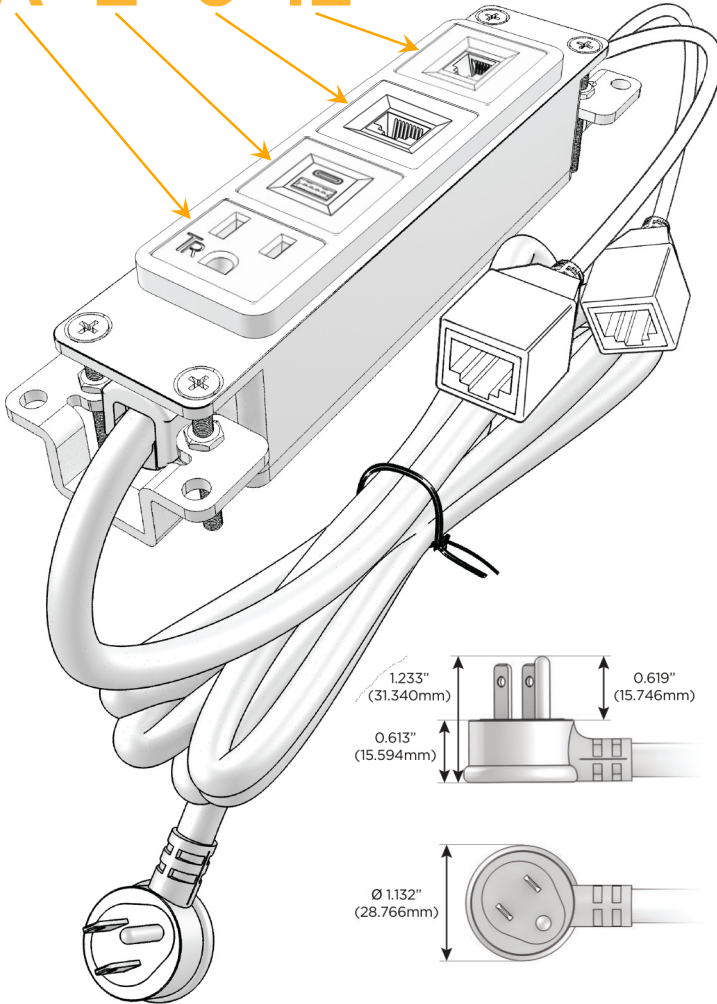

#### Module/Port Options:

- A** Tamper Resistant AC Receptacle
- E** USB-A & USB-C (20W)
- M** Double USB-A (Fast Charging Ports - 18W)
- H** HDMI
- 6** CAT 6
- 12** RJ 12
- X** Switched AC
- Y** 3-Way Switch (Low Voltage)
- V** USB-C (45W High Speed Charging Port)
- S** USB-C (25W High Speed Charging Port)
- R** Switched AC (Rocker Switch)
- D** Dimmer Switch

#### Plug:

Supplied with Low Profile Flat 45° Angle 120 VAC Plug

Optional Standard Straight 120 VAC Plug

Optional Straight 120 VAC Pass-through Plug

- CLEAN, COMPACT DESIGN
- STREAMLINED
- LOW PROFILE
- SIDE-EXITING CORDS
- PLUG & PLAY
- 6' AC CORD & PLUG (FLAT PLUG STANDARD)
- CUSTOMIZABLE CONFIGURATIONS AND FINISHES
- UL LISTED FOR MOUNTING IN FURNITURE
- 15A

# M-POWER-4T

AC POWER & DATA CONNECTIVITY SOLUTION

M-POWER-4TW-AE612-SS4AB

Specs:

**Modules/Ports:**

- A** Tamper Resistant AC Receptacle
- E** USB-A & USB-C (20W)
- 6** CAT 6
- 12** RJ 12

**A E 6 12**

Distributed by