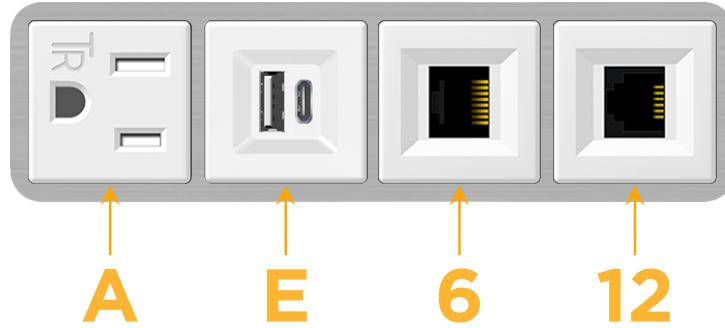

M-POWER-4T

AC POWER & DATA CONNECTIVITY SOLUTION

M-POWER-4TW-AE612-SS4AB

Distributed by

Mormax Company, Inc.

8 Westchester Plaza

Elmsford, NY 10523

914-699-0101

sales@mormax.com

mormax.com

Metro Light & Power's line of power & data solutions offers sophisticated design elements combined with greater ease of installation. Streamlined and low-profile, enhanced by side-exiting cords, our outlets advance the industry with their cutting edge look and feel. We believe flexibility is key, and we provide a variety of mounting options, including the ability to mount in limited spaces. Our outlets are available in many finishes and configurations, in addition to a custom color and finish capability for our clients.

Bezel Finish: **BRUSHED STAINLESS (ABS)**

Custom Finishes Available M-POWER-4TW-AE612-SS4AB

Features:

Module/Port Options:

- **A** Tamper Resistant AC Receptacle
- **E** USB-A & USB-C (20W)
- **M** Double USB-A (Fast Charging Ports - 18W)
- **H** HDMI
- **6** CAT 6
- **12** RJ 12
- **X** Switched AC
- **Y** 3-Way Switch (Low Voltage)
- **V** USB-C (45W High Speed Charging Port)
- **S** USB-C (25W High Speed Charging Port)
- **R** Switched AC (Rocker Switch)
- **D** Dimmer Switch

Plug:

Supplied with Low Profile Flat 45° Angle 120 VAC Plug

Optional Standard Straight 120 VAC Plug

Optional Straight 120 VAC Pass-through Plug

- CLEAN, COMPACT DESIGN
- STREAMLINED
- LOW PROFILE
- SIDE-EXITING CORDS
- PLUG & PLAY
- 6' AC CORD & PLUG (FLAT PLUG STANDARD)
- CUSTOMIZABLE CONFIGURATIONS AND FINISHES
- UL LISTED FOR MOUNTING IN FURNITURE
- 15A