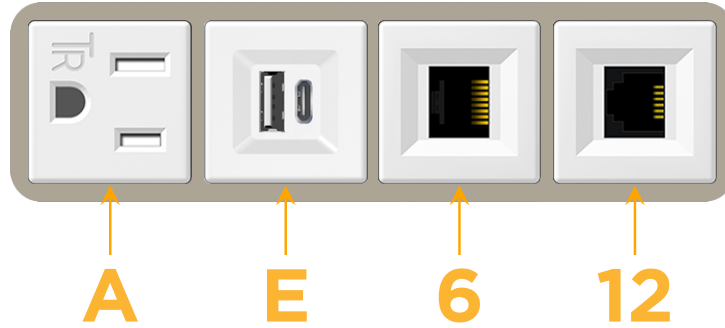

M-POWER-4T

AC POWER & DATA CONNECTIVITY SOLUTION

M-POWER-4TW-AE612-SAB

Distributed by

Mormax Company, Inc.

8 Westchester Plaza

Elmsford, NY 10523

914-699-0101

sales@mormax.com

mormax.com

Metro Light & Power's line of power & data solutions offers sophisticated design elements combined with greater ease of installation. Streamlined and low-profile, enhanced by side-exiting cords, our outlets advance the industry with their cutting edge look and feel. We believe flexibility is key, and we provide a variety of mounting options, including the ability to mount in limited spaces. Our outlets are available in many finishes and configurations, in addition to a custom color and finish capability for our clients.

Bezel Finish: **SATIN NICKEL (ABS)**

Custom Finishes Available M-POWER-4TW-AE612-SAB

Features:

Module/Port Options:

- **A** Tamper Resistant AC Receptacle
- **E** USB-A & USB-C (20W)
- **M** Double USB-A (Fast Charging Ports - 18W)
- **H** HDMI
- **6** CAT 6
- **12** RJ 12
- **X** Switched AC
- **Y** 3-Way Switch (Low Voltage)
- **V** USB-C (45W High Speed Charging Port)
- **S** USB-C (25W High Speed Charging Port)
- **R** Switched AC (Rocker Switch)
- **D** Dimmer Switch

Plug:

Supplied with Low Profile Flat 45° Angle 120 VAC Plug

Optional Standard Straight 120 VAC Plug

Optional Straight 120 VAC Pass-through Plug

- CLEAN, COMPACT DESIGN
- STREAMLINED
- LOW PROFILE
- SIDE-EXITING CORDS
- PLUG & PLAY
- 6' AC CORD & PLUG (FLAT PLUG STANDARD)
- CUSTOMIZABLE CONFIGURATIONS AND FINISHES
- UL LISTED FOR MOUNTING IN FURNITURE
- 15A