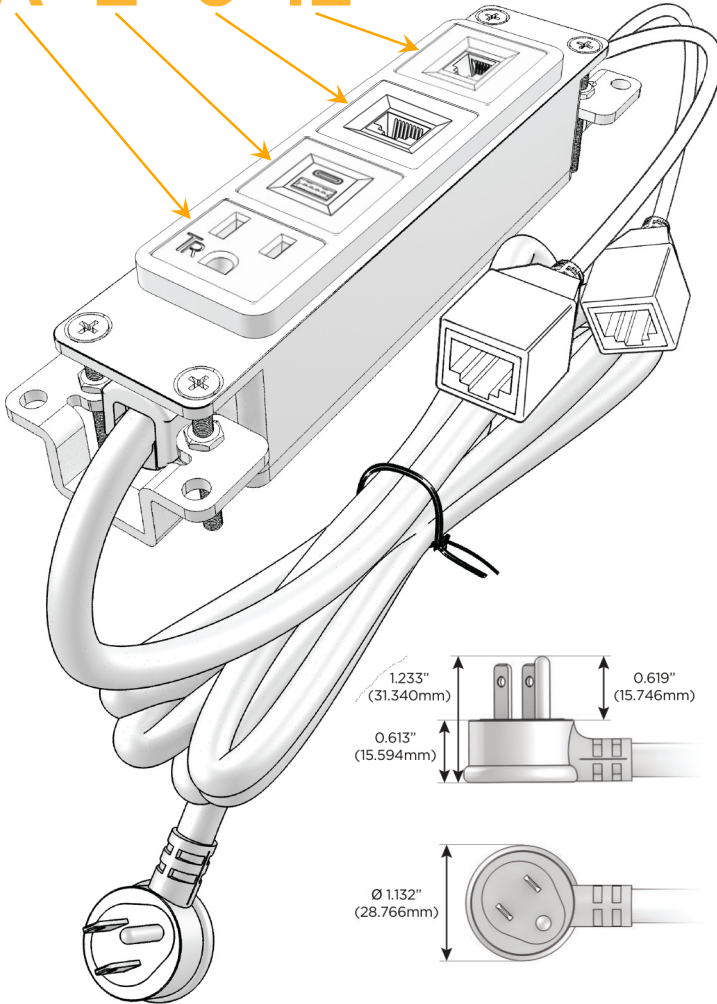

### Module/Port Options:

- A** Tamper Resistant AC Receptacle
- E** USB-A & USB-C (20W)
- M** Double USB-A (Fast Charging Ports - 18W)
- H** HDMI
- 6** CAT 6
- 12** RJ 12
- X** Switched AC
- Y** 3-Way Switch (Low Voltage)
- V** USB-C (45W High Speed Charging Port)
- S** USB-C (25W High Speed Charging Port)
- R** Switched AC (Rocker Switch)
- D** Dimmer Switch

### Plug:

Supplied with Low Profile Flat 45° Angle 120 VAC Plug

Optional Standard Straight 120 VAC Plug

Optional Straight 120 VAC Pass-through Plug

- CLEAN, COMPACT DESIGN
- STREAMLINED
- LOW PROFILE
- SIDE-EXITING CORDS
- PLUG & PLAY
- 6' AC CORD & PLUG (FLAT PLUG STANDARD)
- CUSTOMIZABLE CONFIGURATIONS AND FINISHES
- UL LISTED FOR MOUNTING IN FURNITURE
- 15A

# M-POWER-4T

AC POWER & DATA CONNECTIVITY SOLUTION

M-POWER-4TW-AE612-SAB

Specs:

**Modules/Ports:**

- A** Tamper Resistant AC Receptacle
- E** USB-A & USB-C (20W)
- 6** CAT 6
- 12** RJ 12

**A E 6 12**

Distributed by