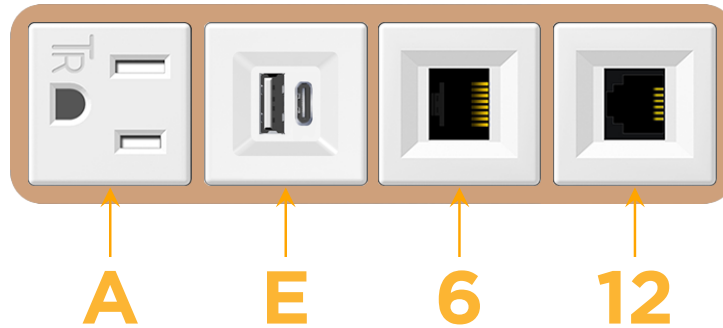

M-POWER-4T

AC POWER & DATA CONNECTIVITY SOLUTION

M-POWER-4TW-AE612-CUAB

Distributed by

Mormax Company, Inc.

8 Westchester Plaza

Elmsford, NY 10523

914-699-0101

sales@mormax.com

mormax.com

Metro Light & Power's line of power & data solutions offers sophisticated design elements combined with greater ease of installation. Streamlined and low-profile, enhanced by side-exiting cords, our outlets advance the industry with their cutting edge look and feel. We believe flexibility is key, and we provide a variety of mounting options, including the ability to mount in limited spaces. Our outlets are available in many finishes and configurations, in addition to a custom color and finish capability for our clients.

Bezel Finish: **COPPER (ABS)**

Custom Finishes Available M-POWER-4TW-AE612-CUAB

Features:

Module/Port Options:

- **A** Tamper Resistant AC Receptacle
- **E** USB-A & USB-C (20W)
- **M** Double USB-A (Fast Charging Ports - 18W)
- **H** HDMI
- **6** CAT 6
- **12** RJ 12
- **X** Switched AC
- **Y** 3-Way Switch (Low Voltage)
- **V** USB-C (45W High Speed Charging Port)
- **S** USB-C (25W High Speed Charging Port)
- **R** Switched AC (Rocker Switch)
- **D** Dimmer Switch

Plug:

- Supplied with Low Profile Flat 45° Angle 120 VAC Plug
- Optional Standard Straight 120 VAC Plug
- Optional Straight 120 VAC Pass-through Plug

- CLEAN, COMPACT DESIGN
- STREAMLINED
- LOW PROFILE
- SIDE-EXITING CORDS
- PLUG & PLAY
- 6' AC CORD & PLUG (FLAT PLUG STANDARD)
- CUSTOMIZABLE CONFIGURATIONS AND FINISHES
- UL LISTED FOR MOUNTING IN FURNITURE
- 15A