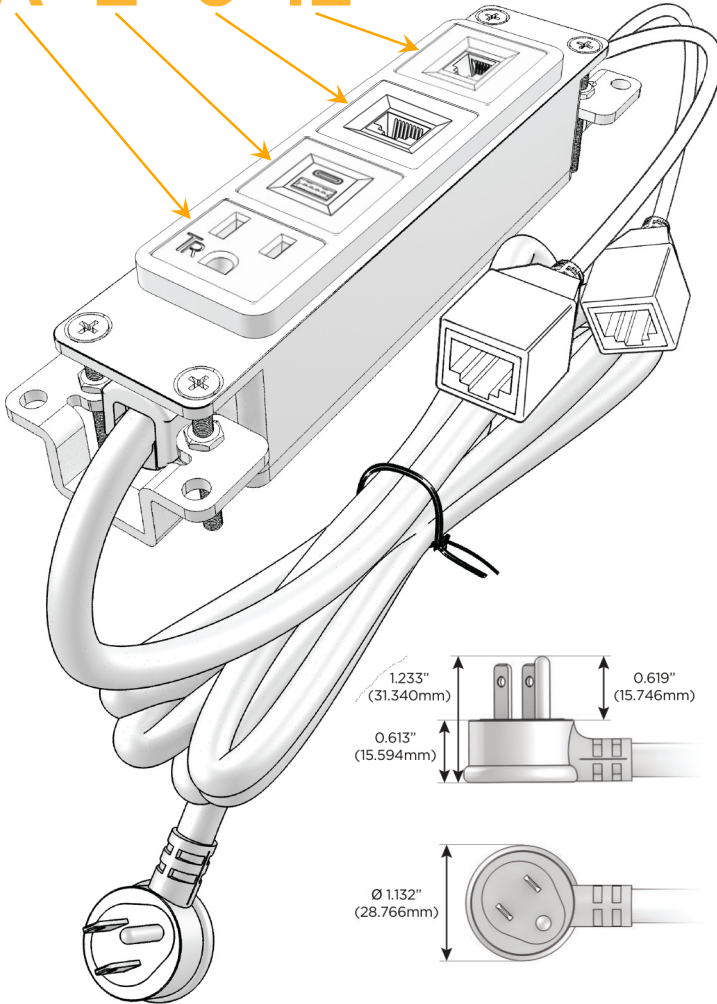

#### Module/Port Options:

- A** Tamper Resistant AC Receptacle
- E** USB-A & USB-C (20W)
- M** Double USB-A (Fast Charging Ports - 18W)
- H** HDMI
- 6** CAT 6
- 12** RJ 12
- X** Switched AC
- Y** 3-Way Switch (Low Voltage)
- V** USB-C (45W High Speed Charging Port)
- S** USB-C (25W High Speed Charging Port)
- R** Switched AC (Rocker Switch)
- D** Dimmer Switch

#### Plug:

- Supplied with Low Profile Flat 45° Angle 120 VAC Plug
- Optional Standard Straight 120 VAC Plug
- Optional Straight 120 VAC Pass-through Plug

- CLEAN, COMPACT DESIGN
- STREAMLINED
- LOW PROFILE
- SIDE-EXITING CORDS
- PLUG & PLAY
- 6' AC CORD & PLUG (FLAT PLUG STANDARD)
- CUSTOMIZABLE CONFIGURATIONS AND FINISHES
- UL LISTED FOR MOUNTING IN FURNITURE
- 15A

# M-POWER-4T

AC POWER & DATA CONNECTIVITY SOLUTION

M-POWER-4TW-AE612-CUAB

Specs:

**Modules/Ports:**

- A** Tamper Resistant AC Receptacle
- E** USB-A & USB-C (20W)
- 6** CAT 6
- 12** RJ 12

**A E 6 12**

Distributed by