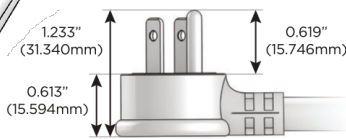

#### Plug:

- Supplied with Low Profile Flat 45° Angle 120 VAC Plug
- Optional Standard Straight 120 VAC Plug
- Optional Straight 120 VAC Pass-through Plug

- CLEAN, COMPACT DESIGN
- STREAMLINED
- LOW PROFILE
- SIDE-EXITING CORDS
- PLUG & PLAY
- 6' AC CORD & PLUG (FLAT PLUG STANDARD)
- CUSTOMIZABLE CONFIGURATIONS AND FINISHES
- UL LISTED FOR MOUNTING IN FURNITURE
- 15A

# M-POWER-4T

AC POWER & DATA CONNECTIVITY SOLUTION

M-POWER-4TW-AE612-CUAB

Specs:

**Modules/Ports:**

- A** Tamper Resistant AC Receptacle
- E** USB-A & USB-C (20W)
- 6** CAT 6
- 12** RJ 12

**A E 6 12**

Distributed by