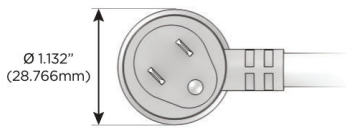

#### Plug:

- Supplied with Low Profile Flat 45° Angle 120 VAC Plug
- Optional Standard Straight 120 VAC Plug
- Optional Straight 120 VAC Pass-through Plug

- CLEAN, COMPACT DESIGN
- STREAMLINED
- LOW PROFILE
- SIDE-EXITING CORDS
- PLUG & PLAY
- 6' AC CORD & PLUG (FLAT PLUG STANDARD)
- CUSTOMIZABLE CONFIGURATIONS AND FINISHES
- UL LISTED FOR MOUNTING IN FURNITURE
- 15A

# M-POWER-4T

AC POWER & DATA CONNECTIVITY SOLUTION

M-POWER-4TW-AE612-CUAB

Specs:

**Modules/Ports:**

- A** Tamper Resistant AC Receptacle
- E** USB-A & USB-C (20W)
- 6** CAT 6
- 12** RJ 12

**A E 6 12**

Distributed by