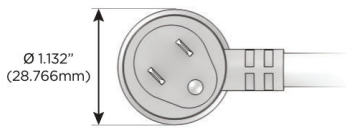

Plug:

Supplied with Low Profile Flat 45° Angle 120 VAC Plug

Optional Standard Straight 120 VAC Plug

Optional Straight 120 VAC Pass-through Plug

- CLEAN, COMPACT DESIGN
- STREAMLINED
- LOW PROFILE
- SIDE-EXITING CORDS
- PLUG & PLAY
- 6' AC CORD & PLUG (FLAT PLUG STANDARD)
- CUSTOMIZABLE CONFIGURATIONS AND FINISHES
- UL LISTED FOR MOUNTING IN FURNITURE
- 15A

M-POWER-4T

AC POWER & DATA CONNECTIVITY SOLUTION

M-POWER-4TW-AE612-BZAB

Specs:

Modules/Ports:

- A** Tamper Resistant AC Receptacle
- E** USB-A & USB-C (20W)
- 6** CAT 6
- 12** RJ 12

A E 6 12

Distributed by