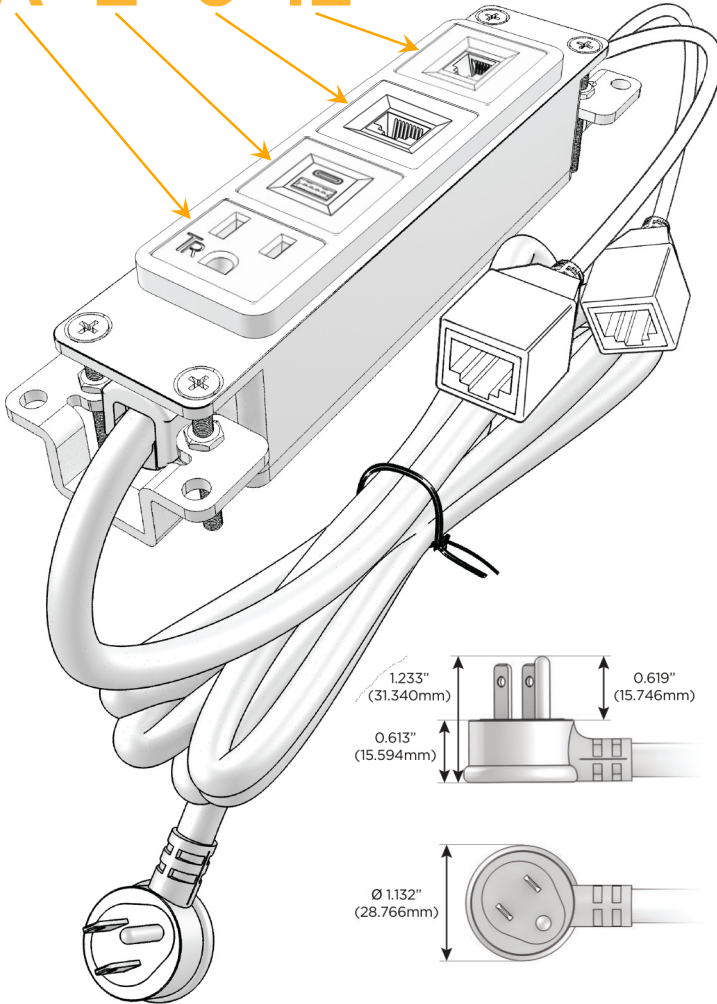

Bezel Finish: **STANDARD BRONZE (ABS)**

Custom Finishes Available M-POWER-4TW-AE612-BZAB

Features:

Module/Port Options:

- A** Tamper Resistant AC Receptacle
- E** USB-A & USB-C (20W)
- M** Double USB-A (Fast Charging Ports - 18W)
- H** HDMI
- 6** CAT 6
- 12** RJ 12
- X** Switched AC
- Y** 3-Way Switch (Low Voltage)
- V** USB-C (45W High Speed Charging Port)
- S** USB-C (25W High Speed Charging Port)
- R** Switched AC (Rocker Switch)
- D** Dimmer Switch

Plug:

Supplied with Low Profile Flat 45° Angle 120 VAC Plug

Optional Standard Straight 120 VAC Plug

Optional Straight 120 VAC Pass-through Plug

- CLEAN, COMPACT DESIGN
- STREAMLINED
- LOW PROFILE
- SIDE-EXITING CORDS
- PLUG & PLAY
- 6' AC CORD & PLUG (FLAT PLUG STANDARD)
- CUSTOMIZABLE CONFIGURATIONS AND FINISHES
- UL LISTED FOR MOUNTING IN FURNITURE
- 15A

M-POWER-4T

AC POWER & DATA CONNECTIVITY SOLUTION

M-POWER-4TW-AE612-BZAB

Specs:

Modules/Ports:

- A** Tamper Resistant AC Receptacle
- E** USB-A & USB-C (20W)
- 6** CAT 6
- 12** RJ 12

A E 6 12

Distributed by