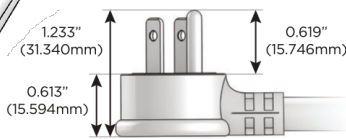

M-POWER-4T

AC POWER & DATA CONNECTIVITY SOLUTION

M-POWER-4TW-AE612-BZAB

Specs:

Modules/Ports:

- A** Tamper Resistant AC Receptacle
- E** USB-A & USB-C (20W)
- 6** CAT 6
- 12** RJ 12

A E 6 12

Distributed by