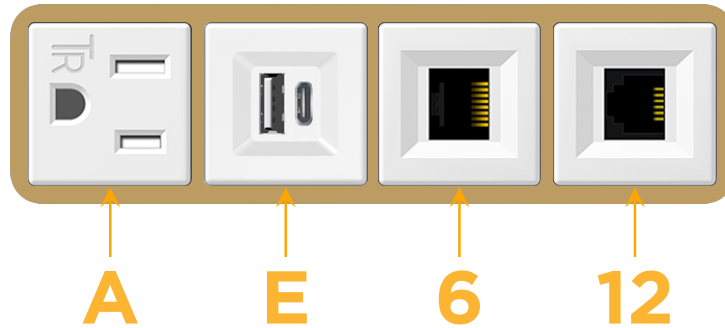

sales@mormax.com

mormax.com

Metro Light & Power's line of power & data solutions offers sophisticated design elements combined with greater ease of installation. Streamlined and low-profile, enhanced by side-exiting cords, our outlets advance the industry with their cutting edge look and feel. We believe flexibility is key, and we provide a variety of mounting options, including the ability to mount in limited spaces. Our outlets are available in many finishes and configurations, in addition to a custom color and finish capability for our clients.

Bezel Finish: **STANDARD BRONZE (ABS)**

Custom Finishes Available M-POWER-4TW-AE612-BZAB

Features:

Module/Port Options:

- A** Tamper Resistant AC Receptacle
- E** USB-A & USB-C (20W)
- M** Double USB-A (Fast Charging Ports - 18W)
- H** HDMI
- 6** CAT 6
- 12** RJ 12
- X** Switched AC
- Y** 3-Way Switch (Low Voltage)
- V** USB-C (45W High Speed Charging Port)
- S** USB-C (25W High Speed Charging Port)
- R** Switched AC (Rocker Switch)
- D** Dimmer Switch

Plug:

Supplied with Low Profile Flat 45° Angle 120 VAC Plug

Optional Standard Straight 120 VAC Plug

Optional Straight 120 VAC Pass-through Plug

- CLEAN, COMPACT DESIGN
- STREAMLINED
- LOW PROFILE
- SIDE-EXITING CORDS
- PLUG & PLAY
- 6' AC CORD & PLUG (FLAT PLUG STANDARD)
- CUSTOMIZABLE CONFIGURATIONS AND FINISHES
- UL LISTED FOR MOUNTING IN FURNITURE
- 15A

M-POWER-4T

AC POWER & DATA CONNECTIVITY SOLUTION

M-POWER-4TW-AE612-BZAB

Specs:

Modules/Ports:

- A** Tamper Resistant AC Receptacle
- E** USB-A & USB-C (20W)
- 6** CAT 6
- 12** RJ 12

A E 6 12

Distributed by