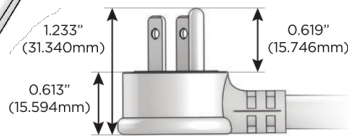

### Plug:

Supplied with Low Profile Flat 45° Angle 120 VAC Plug

Optional Standard Straight 120 VAC Plug

Optional Straight 120 VAC Pass-through Plug

- CLEAN, COMPACT DESIGN
- STREAMLINED
- LOW PROFILE
- SIDE-EXITING CORDS
- PLUG & PLAY
- 6' AC CORD & PLUG (FLAT PLUG STANDARD)
- CUSTOMIZABLE CONFIGURATIONS AND FINISHES
- UL LISTED FOR MOUNTING IN FURNITURE
- 15A

# M-POWER-4T

AC POWER & DATA CONNECTIVITY SOLUTION

M-POWER-4TW-AE612-BZ5AB

Specs:

**Modules/Ports:**

- A** Tamper Resistant AC Receptacle
- E** USB-A & USB-C (20W)
- 6** CAT 6
- 12** RJ 12

**A E 6 12**

Distributed by