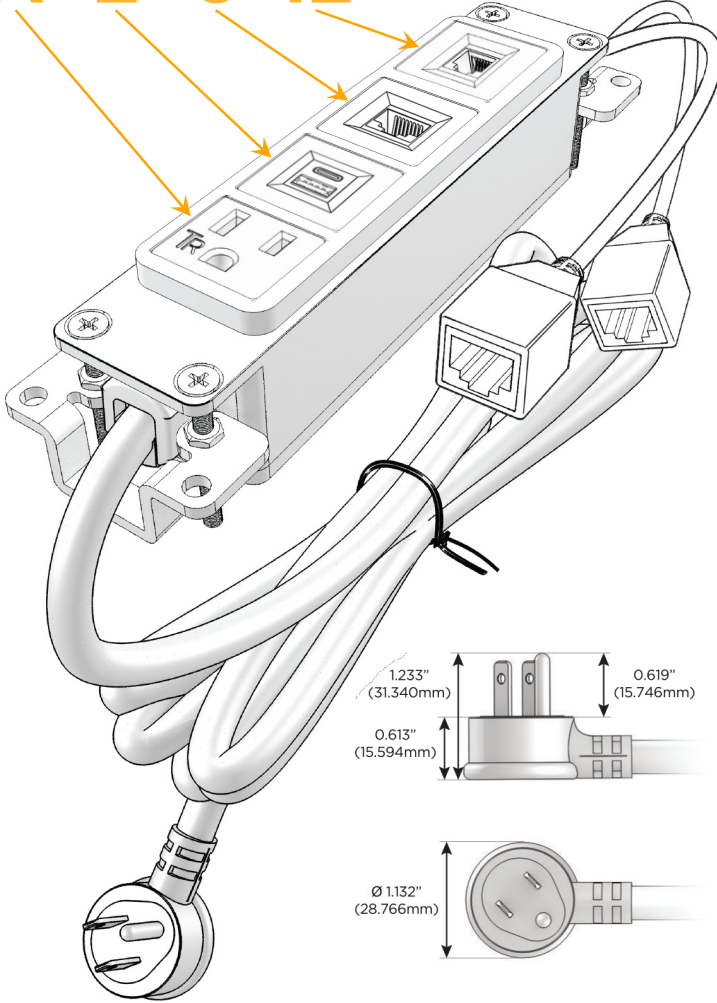

### Module/Port Options:

- A** Tamper Resistant AC Receptacle
- E** USB-A & USB-C (20W)
- M** Double USB-A (Fast Charging Ports - 18W)
- H** HDMI
- 6** CAT 6
- 12** RJ 12
- X** Switched AC
- Y** 3-Way Switch (Low Voltage)
- V** USB-C (45W High Speed Charging Port)
- S** USB-C (25W High Speed Charging Port)
- R** Switched AC (Rocker Switch)
- D** Dimmer Switch

### Plug:

Supplied with Low Profile Flat 45° Angle 120 VAC Plug

Optional Standard Straight 120 VAC Plug

Optional Straight 120 VAC Pass-through Plug

- CLEAN, COMPACT DESIGN
- STREAMLINED
- LOW PROFILE
- SIDE-EXITING CORDS
- PLUG & PLAY
- 6' AC CORD & PLUG (FLAT PLUG STANDARD)
- CUSTOMIZABLE CONFIGURATIONS AND FINISHES
- UL LISTED FOR MOUNTING IN FURNITURE
- 15A

# M-POWER-4T

AC POWER & DATA CONNECTIVITY SOLUTION

M-POWER-4TW-AE612-BZ5AB

Specs:

**Modules/Ports:**

- A** Tamper Resistant AC Receptacle
- E** USB-A & USB-C (20W)
- 6** CAT 6
- 12** RJ 12

**A E 6 12**

Distributed by