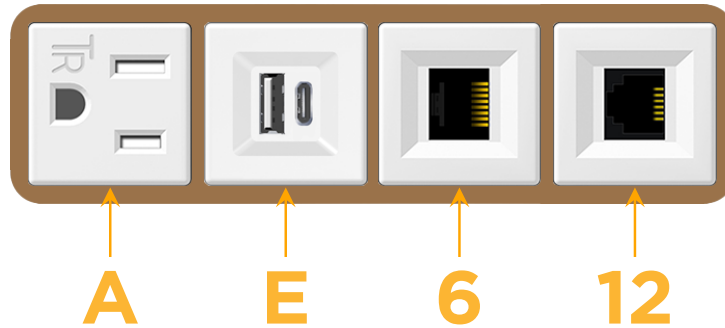

M-POWER-4T

AC POWER & DATA CONNECTIVITY SOLUTION

M-POWER-4TW-AE612-BZ5AB

Distributed by

Mormax Company, Inc.

8 Westchester Plaza

Elmsford, NY 10523

914-699-0101

sales@mormax.com

mormax.com

Metro Light & Power's line of power & data solutions offers sophisticated design elements combined with greater ease of installation. Streamlined and low-profile, enhanced by side-exiting cords, our outlets advance the industry with their cutting edge look and feel. We believe flexibility is key, and we provide a variety of mounting options, including the ability to mount in limited spaces. Our outlets are available in many finishes and configurations, in addition to a custom color and finish capability for our clients.

Bezel Finish: **ARCHITECTURAL BRONZE (ABS)**

Custom Finishes Available M-POWER-4TW-AE612-BZ5AB

Features:

Module/Port Options:

- **A** Tamper Resistant AC Receptacle
- **E** USB-A & USB-C (20W)
- **M** Double USB-A (Fast Charging Ports - 18W)
- **H** HDMI
- **6** CAT 6
- **12** RJ 12
- **X** Switched AC
- **Y** 3-Way Switch (Low Voltage)
- **V** USB-C (45W High Speed Charging Port)
- **S** USB-C (25W High Speed Charging Port)
- **R** Switched AC (Rocker Switch)
- **D** Dimmer Switch

Plug:

Supplied with Low Profile Flat 45° Angle 120 VAC Plug

Optional Standard Straight 120 VAC Plug

Optional Straight 120 VAC Pass-through Plug

- CLEAN, COMPACT DESIGN
- STREAMLINED
- LOW PROFILE
- SIDE-EXITING CORDS
- PLUG & PLAY
- 6' AC CORD & PLUG (FLAT PLUG STANDARD)
- CUSTOMIZABLE CONFIGURATIONS AND FINISHES
- UL LISTED FOR MOUNTING IN FURNITURE
- 15A