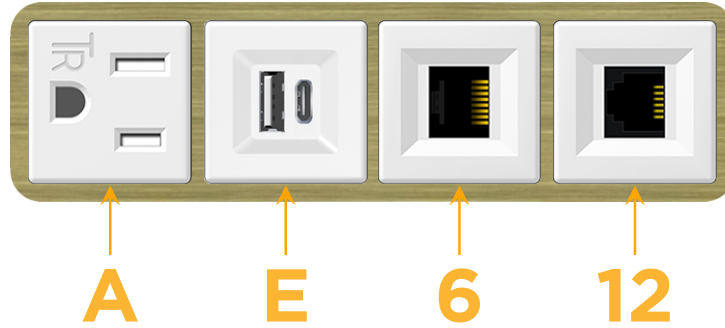

M-POWER-4T

AC POWER & DATA CONNECTIVITY SOLUTION

M-POWER-4TW-AE612-BRAAB

Distributed by

Mormax Company, Inc.

8 Westchester Plaza

Elmsford, NY 10523

914-699-0101

sales@mormax.com

mormax.com

Metro Light & Power's line of power & data solutions offers sophisticated design elements combined with greater ease of installation. Streamlined and low-profile, enhanced by side-exiting cords, our outlets advance the industry with their cutting edge look and feel. We believe flexibility is key, and we provide a variety of mounting options, including the ability to mount in limited spaces. Our outlets are available in many finishes and configurations, in addition to a custom color and finish capability for our clients.

Bezel Finish: **BRASS ANTIQUED (ABS)**

Custom Finishes Available M-POWER-4TW-AE612-BRAAB

Features:

Module/Port Options:

- **A** Tamper Resistant AC Receptacle
- **E** USB-A & USB-C (20W)
- **M** Double USB-A (Fast Charging Ports - 18W)
- **H** HDMI
- **6** CAT 6
- **12** RJ 12
- **X** Switched AC
- **Y** 3-Way Switch (Low Voltage)
- **V** USB-C (45W High Speed Charging Port)
- **S** USB-C (25W High Speed Charging Port)
- **R** Switched AC (Rocker Switch)
- **D** Dimmer Switch

Plug:

Supplied with Low Profile Flat 45° Angle 120 VAC Plug

Optional Standard Straight 120 VAC Plug

Optional Straight 120 VAC Pass-through Plug

- CLEAN, COMPACT DESIGN
- STREAMLINED
- LOW PROFILE
- SIDE-EXITING CORDS
- PLUG & PLAY
- 6' AC CORD & PLUG (FLAT PLUG STANDARD)
- CUSTOMIZABLE CONFIGURATIONS AND FINISHES
- UL LISTED FOR MOUNTING IN FURNITURE
- 15A