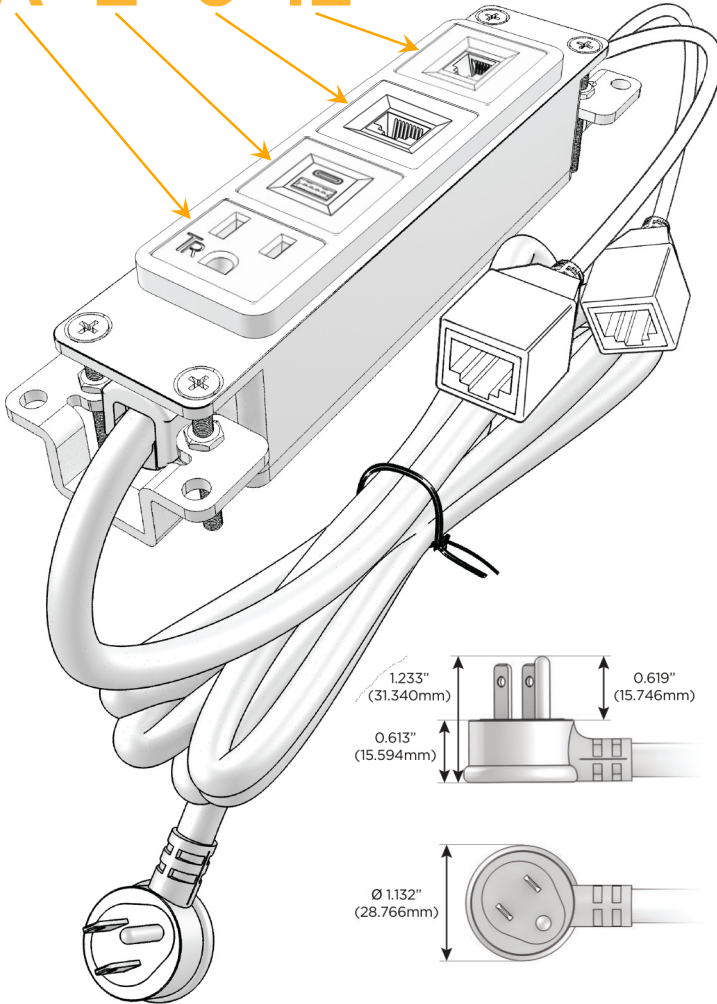

### Module/Port Options:

- A** Tamper Resistant AC Receptacle
- E** USB-A & USB-C (20W)
- M** Double USB-A (Fast Charging Ports - 18W)
- H** HDMI
- 6** CAT 6
- 12** RJ 12
- X** Switched AC
- Y** 3-Way Switch (Low Voltage)
- V** USB-C (45W High Speed Charging Port)
- S** USB-C (25W High Speed Charging Port)
- R** Switched AC (Rocker Switch)
- D** Dimmer Switch

### Plug:

Supplied with Low Profile Flat 45° Angle 120 VAC Plug

Optional Standard Straight 120 VAC Plug

Optional Straight 120 VAC Pass-through Plug

- CLEAN, COMPACT DESIGN
- STREAMLINED
- LOW PROFILE
- SIDE-EXITING CORDS
- PLUG & PLAY
- 6' AC CORD & PLUG (FLAT PLUG STANDARD)
- CUSTOMIZABLE CONFIGURATIONS AND FINISHES
- UL LISTED FOR MOUNTING IN FURNITURE
- 15A

# M-POWER-4T

AC POWER & DATA CONNECTIVITY SOLUTION

M-POWER-4TW-AE612-BRAAB

Specs:

**Modules/Ports:**

- A** Tamper Resistant AC Receptacle
- E** USB-A & USB-C (20W)
- 6** CAT 6
- 12** RJ 12

**A E 6 12**

Distributed by