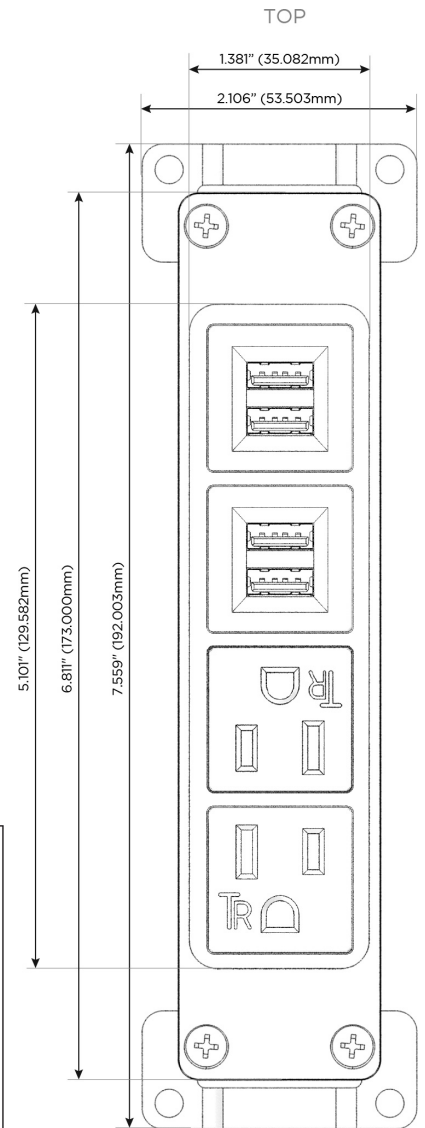

Bezel Finish: **WHITE (STEEL)**

Custom Finishes Available M-POWER-4TW-AAMM-WB

Features:

Module/Port Options:

- A** Tamper Resistant AC Receptacle
- E** USB-A & USB-C (20W)
- M** Double USB-A (Fast Charging Ports - 18W)
- H** HDMI
- 6** CAT 6
- 12** RJ 12
- X** Switched AC
- Y** 3-Way Switch (Low Voltage)
- V** USB-C (45W High Speed Charging Port)
- S** USB-C (25W High Speed Charging Port)
- R** Switched AC (Rocker Switch)
- D** Dimmer Switch

Plug:

Supplied with Low Profile Flat 45° Angle 120 VAC Plug

Optional Standard Straight 120 VAC Plug

Optional Straight 120 VAC Pass-through Plug

- CLEAN, COMPACT DESIGN
- STREAMLINED
- LOW PROFILE
- SIDE-EXITING CORDS
- PLUG & PLAY
- 6' AC CORD & PLUG (FLAT PLUG STANDARD)
- CUSTOMIZABLE CONFIGURATIONS AND FINISHES
- UL LISTED FOR MOUNTING IN FURNITURE
- 15A

M-POWER-4T

AC POWER & DATA CONNECTIVITY SOLUTION

M-POWER-4TW-AAMM-WB

Specs:

Modules/Ports:

- A** Tamper Resistant AC Receptacle
- M** Double USB-A (Fast Charging Ports - 18W)

Distributed by

Mormax Company, Inc.