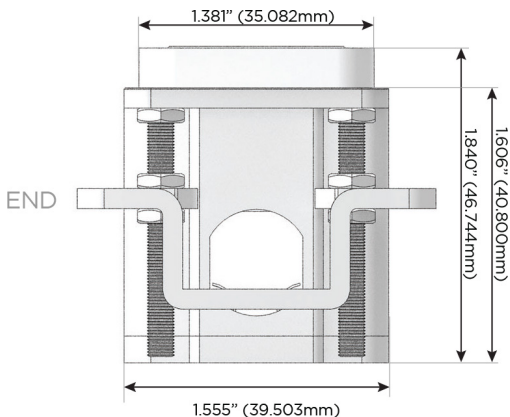

Bezel Finish: **WHITE (STEEL)**

Custom Finishes Available M-POWER-4TW-AAMM-WB

Features:

Module/Port Options:

- A** Tamper Resistant AC Receptacle
- E** USB-A & USB-C (20W)
- M** Double USB-A (Fast Charging Ports - 18W)
- H** HDMI
- 6** CAT 6
- 12** RJ 12
- X** Switched AC
- Y** 3-Way Switch (Low Voltage)
- V** USB-C (45W High Speed Charging Port)
- S** USB-C (25W High Speed Charging Port)
- R** Switched AC (Rocker Switch)
- D** Dimmer Switch

Plug:

Supplied with Low Profile Flat 45° Angle 120 VAC Plug

Optional Standard Straight 120 VAC Plug

Optional Straight 120 VAC Pass-through Plug

- CLEAN, COMPACT DESIGN
- STREAMLINED
- LOW PROFILE
- SIDE-EXITING CORDS
- PLUG & PLAY
- 6' AC CORD & PLUG (FLAT PLUG STANDARD)
- CUSTOMIZABLE CONFIGURATIONS AND FINISHES
- UL LISTED FOR MOUNTING IN FURNITURE
- 15A

M-POWER-4T

AC POWER & DATA CONNECTIVITY SOLUTION

M-POWER-4TW-AAMM-WB

Specs:

Modules/Ports:

- A** Tamper Resistant AC Receptacle
- M** Double USB-A (Fast Charging Ports - 18W)

Distributed by

Mormax Company, Inc.