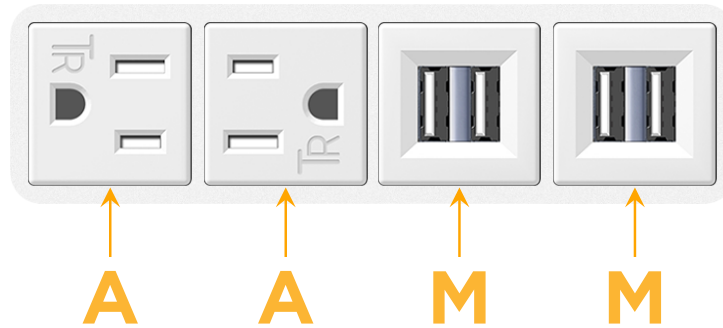

Bezel Finish: **WHITE (STEEL)**

Custom Finishes Available M-POWER-4TW-AAMM-WB

Features:

Module/Port Options:

- A** Tamper Resistant AC Receptacle
- E** USB-A & USB-C (20W)
- M** Double USB-A (Fast Charging Ports - 18W)
- H** HDMI
- 6** CAT 6
- 12** RJ 12
- X** Switched AC
- Y** 3-Way Switch (Low Voltage)
- V** USB-C (45W High Speed Charging Port)
- S** USB-C (25W High Speed Charging Port)
- R** Switched AC (Rocker Switch)
- D** Dimmer Switch

Plug:

Supplied with Low Profile Flat 45° Angle 120 VAC Plug

Optional Standard Straight 120 VAC Plug

Optional Straight 120 VAC Pass-through Plug

- CLEAN, COMPACT DESIGN
- STREAMLINED
- LOW PROFILE
- SIDE-EXITING CORDS
- PLUG & PLAY
- 6' AC CORD & PLUG (FLAT PLUG STANDARD)
- CUSTOMIZABLE CONFIGURATIONS AND FINISHES
- UL LISTED FOR MOUNTING IN FURNITURE
- 15A

M-POWER-4T

AC POWER & DATA CONNECTIVITY SOLUTION

M-POWER-4TW-AAMM-WB

Specs:

Modules/Ports:

- A** Tamper Resistant AC Receptacle
- M** Double USB-A (Fast Charging Ports - 18W)

Distributed by

Mormax Company, Inc.