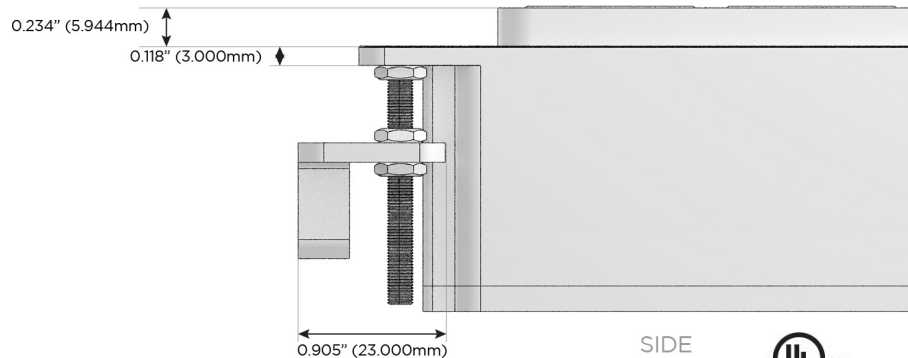

M-POWER-4T

AC POWER & DATA CONNECTIVITY SOLUTION

M-POWER-4TW-AAMM-WB

Specs:

Modules/Ports:

- A** Tamper Resistant AC Receptacle
- M** Double USB-A (Fast Charging Ports - 18W)

Distributed by

Mormax Company, Inc.