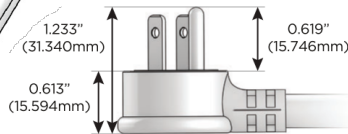

Plug:

Supplied with Low Profile Flat 45° Angle 120 VAC Plug

Optional Standard Straight 120 VAC Plug

Optional Straight 120 VAC Pass-through Plug

- CLEAN, COMPACT DESIGN
- STREAMLINED
- LOW PROFILE
- SIDE-EXITING CORDS
- PLUG & PLAY
- 6' AC CORD & PLUG (FLAT PLUG STANDARD)
- CUSTOMIZABLE CONFIGURATIONS AND FINISHES
- UL LISTED FOR MOUNTING IN FURNITURE
- 15A

M-POWER-4T

AC POWER & DATA CONNECTIVITY SOLUTION

M-POWER-4TW-AAMM-WB

Specs:

Modules/Ports:

- A** Tamper Resistant AC Receptacle
- M** Double USB-A (Fast Charging Ports - 18W)

Distributed by

Mormax Company, Inc.