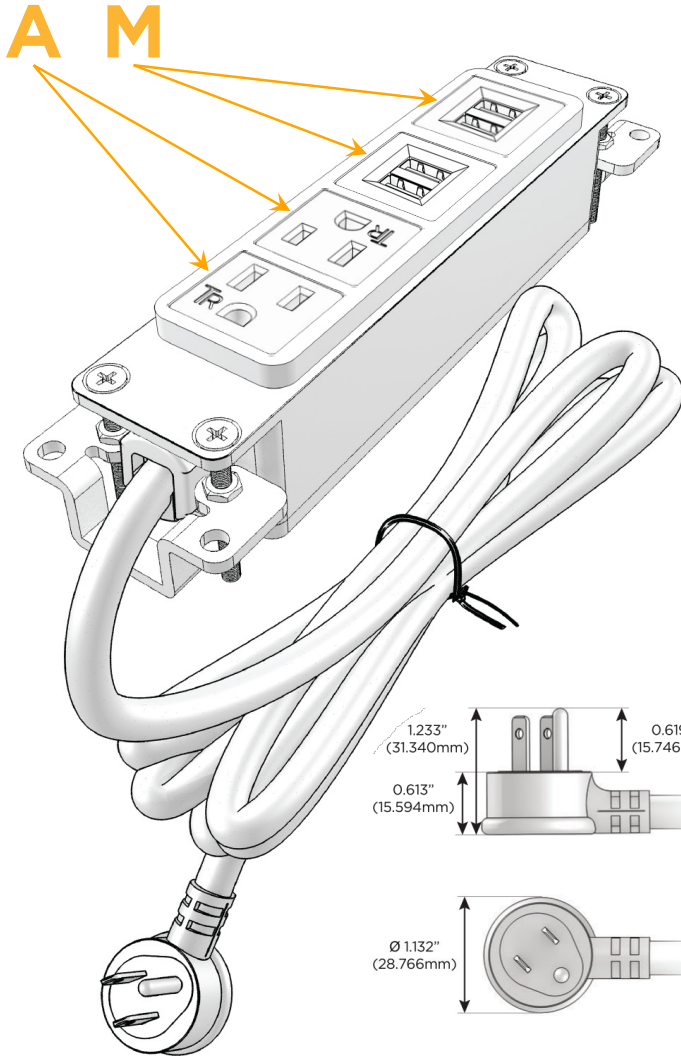

Bezel Finish: **WHITE (STEEL)**

Custom Finishes Available M-POWER-4TW-AAMM-WB

Features:

Module/Port Options:

- A** Tamper Resistant AC Receptacle
- E** USB-A & USB-C (20W)
- M** Double USB-A (Fast Charging Ports - 18W)
- H** HDMI
- 6** CAT 6
- 12** RJ 12
- X** Switched AC
- Y** 3-Way Switch (Low Voltage)
- V** USB-C (45W High Speed Charging Port)
- S** USB-C (25W High Speed Charging Port)
- R** Switched AC (Rocker Switch)
- D** Dimmer Switch

Plug:

Supplied with Low Profile Flat 45° Angle 120 VAC Plug

Optional Standard Straight 120 VAC Plug

Optional Straight 120 VAC Pass-through Plug

- CLEAN, COMPACT DESIGN
- STREAMLINED
- LOW PROFILE
- SIDE-EXITING CORDS
- PLUG & PLAY
- 6' AC CORD & PLUG (FLAT PLUG STANDARD)
- CUSTOMIZABLE CONFIGURATIONS AND FINISHES
- UL LISTED FOR MOUNTING IN FURNITURE
- 15A

M-POWER-4T

AC POWER & DATA CONNECTIVITY SOLUTION

M-POWER-4TW-AAMM-WB

Specs:

Modules/Ports:

- A** Tamper Resistant AC Receptacle
- M** Double USB-A (Fast Charging Ports - 18W)

Distributed by

Mormax Company, Inc.