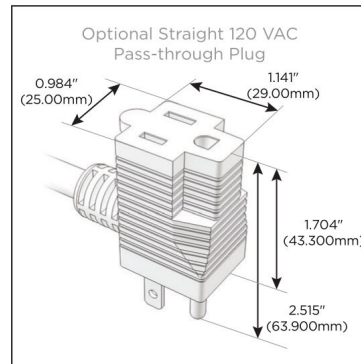

Plug:

Supplied with Low Profile Flat 45° Angle 120 VAC Plug

Optional Standard Straight 120 VAC Plug

Optional Straight 120 VAC Pass-through Plug

- CLEAN, COMPACT DESIGN
- STREAMLINED
- LOW PROFILE
- SIDE-EXITING CORDS
- PLUG & PLAY
- 6' AC CORD & PLUG (FLAT PLUG STANDARD)
- CUSTOMIZABLE CONFIGURATIONS AND FINISHES
- UL LISTED FOR MOUNTING IN FURNITURE
- 15A

M-POWER-4T

AC POWER & DATA CONNECTIVITY SOLUTION

M-POWER-4TW-AAMM-WAB

Specs:

Modules/Ports:

- A** Tamper Resistant AC Receptacle
- M** Double USB-A (Fast Charging Ports - 18W)

Distributed by

Mormax Company, Inc.