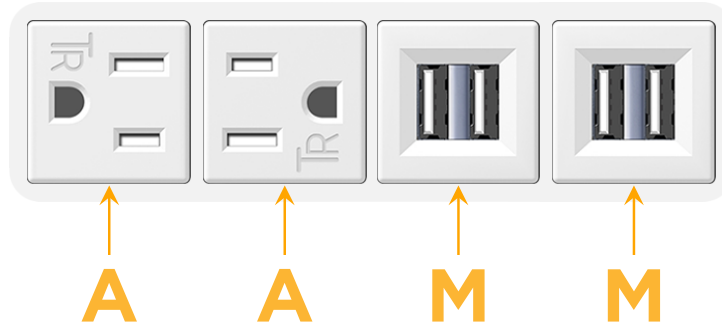

sales@mormax.com

mormax.com

Metro Light & Power's line of power & data solutions offers sophisticated design elements combined with greater ease of installation. Streamlined and low-profile, enhanced by side-exiting cords, our outlets advance the industry with their cutting edge look and feel. We believe flexibility is key, and we provide a variety of mounting options, including the ability to mount in limited spaces. Our outlets are available in many finishes and configurations, in addition to a custom color and finish capability for our clients.

Bezel Finish: **WHITE (ABS)**

Custom Finishes Available M-POWER-4TW-AAMM-WAB

Features:

Module/Port Options:

- A** Tamper Resistant AC Receptacle
- E** USB-A & USB-C (20W)
- M** Double USB-A (Fast Charging Ports - 18W)
- H** HDMI
- 6** CAT 6
- 12** RJ 12
- X** Switched AC
- Y** 3-Way Switch (Low Voltage)
- V** USB-C (45W High Speed Charging Port)
- S** USB-C (25W High Speed Charging Port)
- R** Switched AC (Rocker Switch)
- D** Dimmer Switch

Plug:

Supplied with Low Profile Flat 45° Angle 120 VAC Plug

Optional Standard Straight 120 VAC Plug

Optional Straight 120 VAC Pass-through Plug

- CLEAN, COMPACT DESIGN
- STREAMLINED
- LOW PROFILE
- SIDE-EXITING CORDS
- PLUG & PLAY
- 6' AC CORD & PLUG (FLAT PLUG STANDARD)
- CUSTOMIZABLE CONFIGURATIONS AND FINISHES
- UL LISTED FOR MOUNTING IN FURNITURE
- 15A

M-POWER-4T

AC POWER & DATA CONNECTIVITY SOLUTION

M-POWER-4TW-AAMM-WAB

Specs:

Modules/Ports:

- A** Tamper Resistant AC Receptacle
- M** Double USB-A (Fast Charging Ports - 18W)

Distributed by

Mormax Company, Inc.