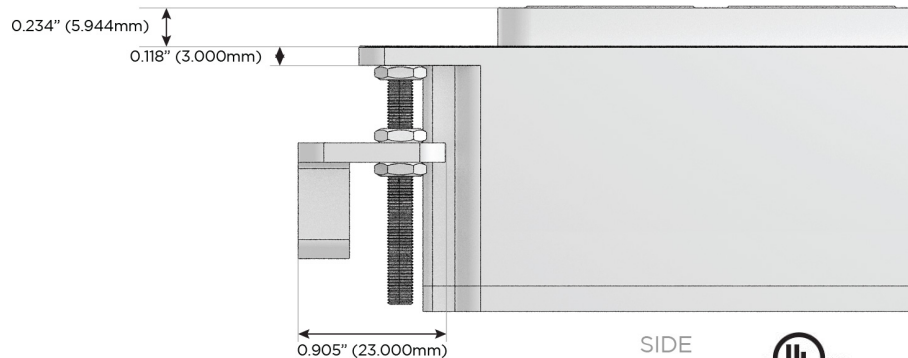

M-POWER-4T

AC POWER & DATA CONNECTIVITY SOLUTION

M-POWER-4TW-AAMM-WAB

Specs:

Modules/Ports:

- A** Tamper Resistant AC Receptacle
- M** Double USB-A (Fast Charging Ports - 18W)

Distributed by

Mormax Company, Inc.