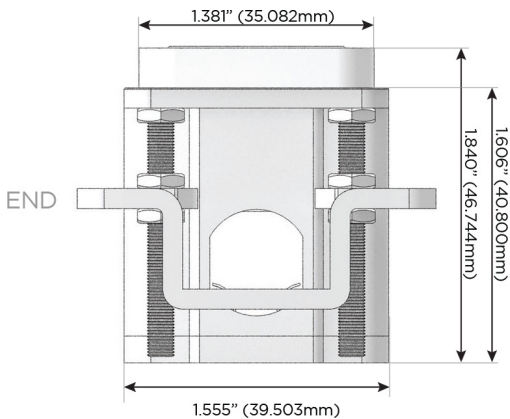

Plug:

Supplied with Low Profile Flat 45° Angle 120 VAC Plug

Optional Standard Straight 120 VAC Plug

Optional Straight 120 VAC Pass-through Plug

- CLEAN, COMPACT DESIGN
- STREAMLINED
- LOW PROFILE
- SIDE-EXITING CORDS
- PLUG & PLAY
- 6' AC CORD & PLUG (FLAT PLUG STANDARD)
- CUSTOMIZABLE CONFIGURATIONS AND FINISHES
- UL LISTED FOR MOUNTING IN FURNITURE
- 15A

M-POWER-4T

AC POWER & DATA CONNECTIVITY SOLUTION

M-POWER-4TW-AAMM-WAB

Specs:

Modules/Ports:

- A** Tamper Resistant AC Receptacle
- M** Double USB-A (Fast Charging Ports - 18W)

Distributed by

Mormax Company, Inc.