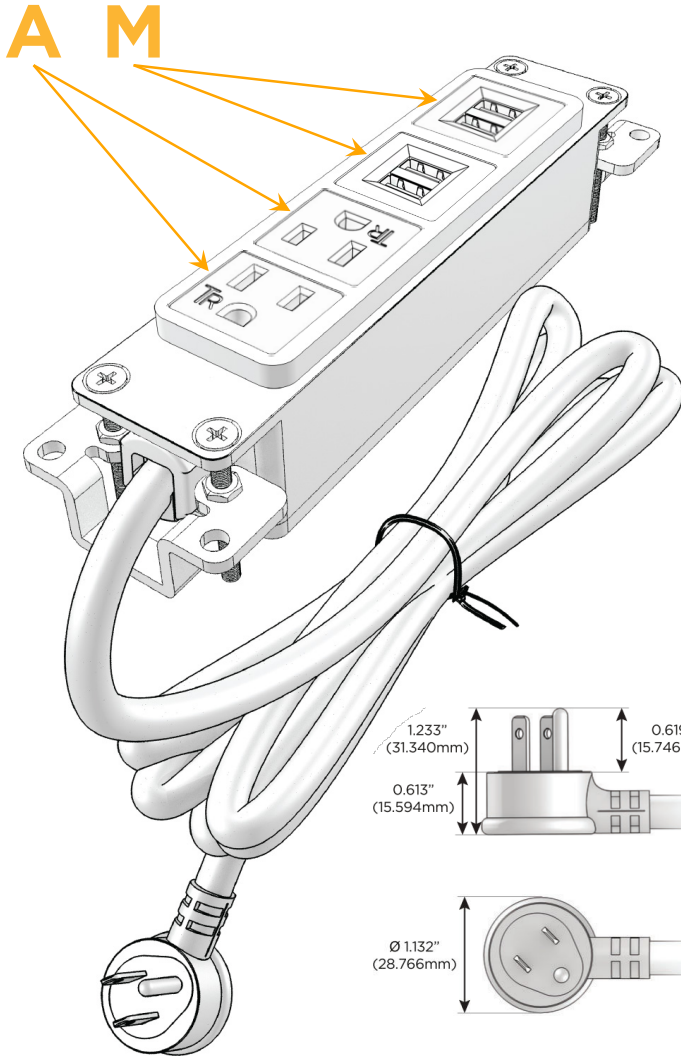

Bezel Finish: **WHITE (ABS)**

Custom Finishes Available M-POWER-4TW-AAMM-WAB

Features:

Module/Port Options:

- A** Tamper Resistant AC Receptacle
- E** USB-A & USB-C (20W)
- M** Double USB-A (Fast Charging Ports - 18W)
- H** HDMI
- 6** CAT 6
- 12** RJ 12
- X** Switched AC
- Y** 3-Way Switch (Low Voltage)
- V** USB-C (45W High Speed Charging Port)
- S** USB-C (25W High Speed Charging Port)
- R** Switched AC (Rocker Switch)
- D** Dimmer Switch

Plug:

Supplied with Low Profile Flat 45° Angle 120 VAC Plug

Optional Standard Straight 120 VAC Plug

Optional Straight 120 VAC Pass-through Plug

- CLEAN, COMPACT DESIGN
- STREAMLINED
- LOW PROFILE
- SIDE-EXITING CORDS
- PLUG & PLAY
- 6' AC CORD & PLUG (FLAT PLUG STANDARD)
- CUSTOMIZABLE CONFIGURATIONS AND FINISHES
- UL LISTED FOR MOUNTING IN FURNITURE
- 15A

M-POWER-4T

AC POWER & DATA CONNECTIVITY SOLUTION

M-POWER-4TW-AAMM-WAB

Specs:

Modules/Ports:

- A** Tamper Resistant AC Receptacle
- M** Double USB-A (Fast Charging Ports - 18W)

Distributed by

Mormax Company, Inc.