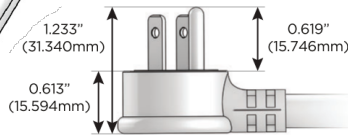

M-POWER-4T

AC POWER & DATA CONNECTIVITY SOLUTION

M-POWER-4TW-AAMM-WAB

Specs:

Modules/Ports:

- A** Tamper Resistant AC Receptacle
- M** Double USB-A (Fast Charging Ports - 18W)

Distributed by

Mormax Company, Inc.