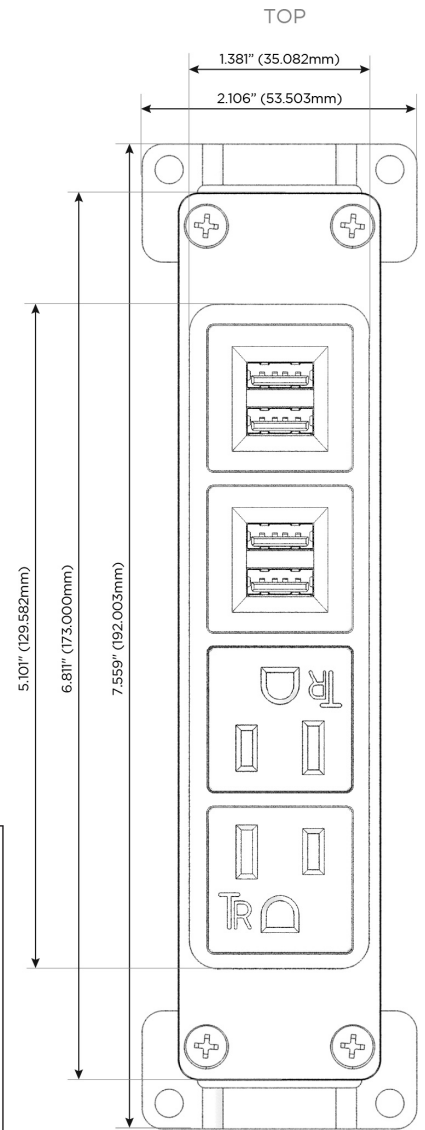

Bezel Finish: **WHITE (ABS)**

Custom Finishes Available M-POWER-4TW-AAMM-WAB

Features:

Module/Port Options:

- A** Tamper Resistant AC Receptacle
- E** USB-A & USB-C (20W)
- M** Double USB-A (Fast Charging Ports - 18W)
- H** HDMI
- 6** CAT 6
- 12** RJ 12
- X** Switched AC
- Y** 3-Way Switch (Low Voltage)
- V** USB-C (45W High Speed Charging Port)
- S** USB-C (25W High Speed Charging Port)
- R** Switched AC (Rocker Switch)
- D** Dimmer Switch

Plug:

Supplied with Low Profile Flat 45° Angle 120 VAC Plug

Optional Standard Straight 120 VAC Plug

Optional Straight 120 VAC Pass-through Plug

- CLEAN, COMPACT DESIGN
- STREAMLINED
- LOW PROFILE
- SIDE-EXITING CORDS
- PLUG & PLAY
- 6' AC CORD & PLUG (FLAT PLUG STANDARD)
- CUSTOMIZABLE CONFIGURATIONS AND FINISHES
- UL LISTED FOR MOUNTING IN FURNITURE
- 15A

M-POWER-4T

AC POWER & DATA CONNECTIVITY SOLUTION

M-POWER-4TW-AAMM-WAB

Specs:

Modules/Ports:

- A** Tamper Resistant AC Receptacle
- M** Double USB-A (Fast Charging Ports - 18W)

Distributed by

Mormax Company, Inc.