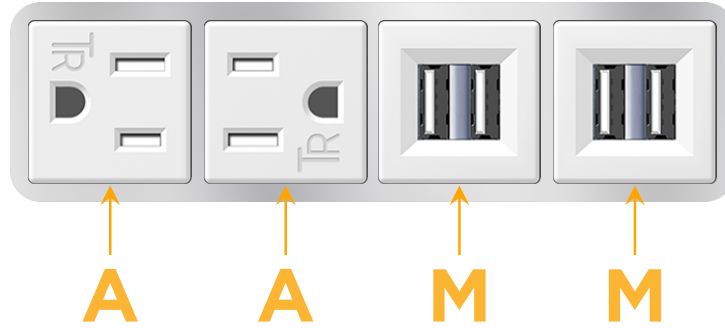

M-POWER-4T

AC POWER & DATA CONNECTIVITY SOLUTION

M-POWER-4TW-AAMM-SS8B

Distributed by

Mormax Company, Inc.

8 Westchester Plaza

Elmsford, NY 10523

914-699-0101

sales@mormax.com

mormax.com

Metro Light & Power's line of power & data solutions offers sophisticated design elements combined with greater ease of installation. Streamlined and low-profile, enhanced by side-exiting cords, our outlets advance the industry with their cutting edge look and feel. We believe flexibility is key, and we provide a variety of mounting options, including the ability to mount in limited spaces. Our outlets are available in many finishes and configurations, in addition to a custom color and finish capability for our clients.

Bezel Finish: **STAINLESS STEEL MIRROR FINISH**

Custom Finishes Available M-POWER-4TW-AAMM-SS8B

Features:

Module/Port Options:

- **A** Tamper Resistant AC Receptacle
- **E** USB-A & USB-C (20W)
- **M** Double USB-A (Fast Charging Ports - 18W)
- **H** HDMI
- **6** CAT 6
- **12** RJ 12
- **X** Switched AC
- **Y** 3-Way Switch (Low Voltage)
- **V** USB-C (45W High Speed Charging Port)
- **S** USB-C (25W High Speed Charging Port)
- **R** Switched AC (Rocker Switch)
- **D** Dimmer Switch

Plug:

Supplied with Low Profile Flat 45° Angle 120 VAC Plug

Optional Standard Straight 120 VAC Plug

Optional Straight 120 VAC Pass-through Plug

- CLEAN, COMPACT DESIGN
- STREAMLINED
- LOW PROFILE
- SIDE-EXITING CORDS
- PLUG & PLAY
- 6' AC CORD & PLUG (FLAT PLUG STANDARD)
- CUSTOMIZABLE CONFIGURATIONS AND FINISHES
- UL LISTED FOR MOUNTING IN FURNITURE
- 15A