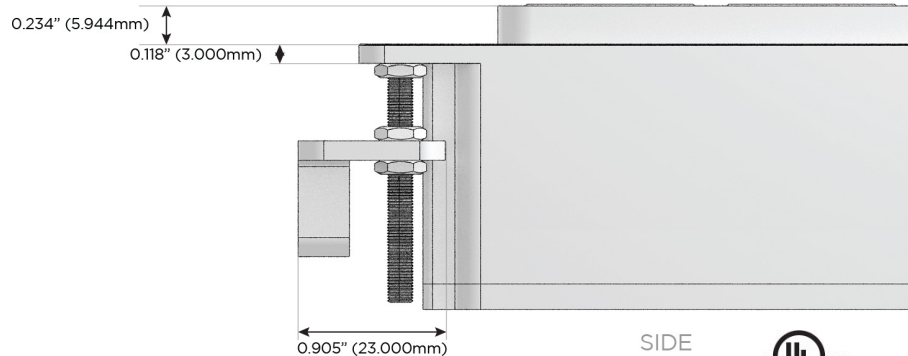

M-POWER-4T

AC POWER & DATA CONNECTIVITY SOLUTION

M-POWER-4TW-AAMM-SS8B

Specs:

Modules/Ports:

- **A** Tamper Resistant AC Receptacle
- **M** Double USB-A (Fast Charging Ports - 18W)

Distributed by

Mormax Company, Inc.

8 Westchester Plaza

Elmsford, NY 10523

914-699-0101

sales@mormax.com

mormax.com