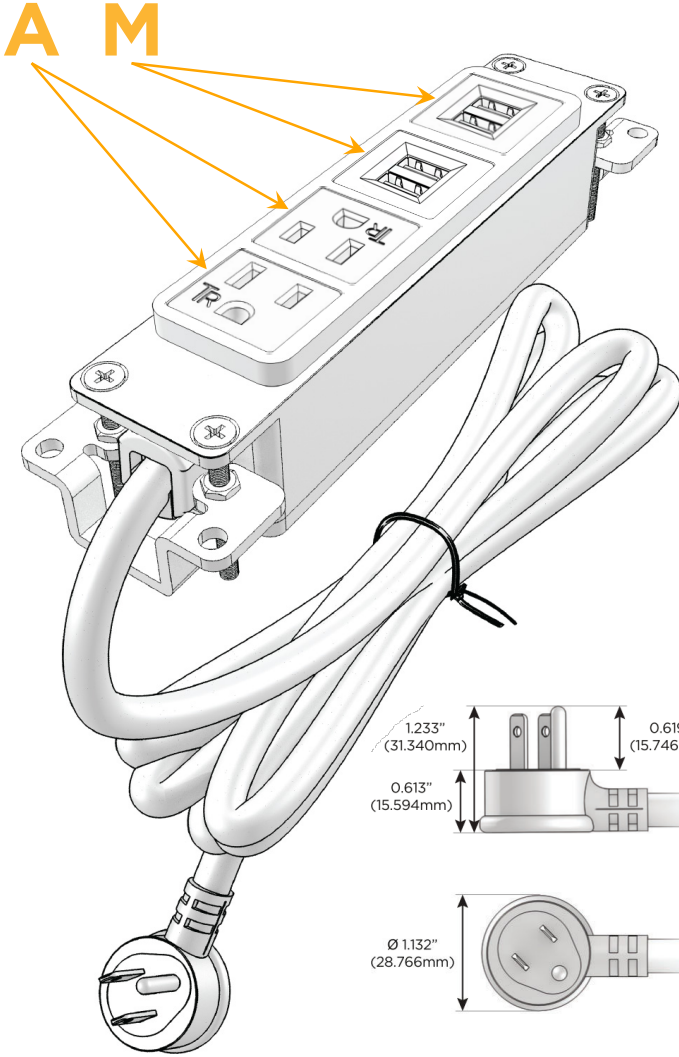

### Module/Port Options:

- A** Tamper Resistant AC Receptacle
- E** USB-A & USB-C (20W)
- M** Double USB-A (Fast Charging Ports - 18W)
- H** HDMI
- 6** CAT 6
- 12** RJ 12
- X** Switched AC
- Y** 3-Way Switch (Low Voltage)
- V** USB-C (45W High Speed Charging Port)
- S** USB-C (25W High Speed Charging Port)
- R** Switched AC (Rocker Switch)
- D** Dimmer Switch

### Plug:

Supplied with Low Profile Flat 45° Angle 120 VAC Plug

Optional Standard Straight 120 VAC Plug

Optional Straight 120 VAC Pass-through Plug

- CLEAN, COMPACT DESIGN
- STREAMLINED
- LOW PROFILE
- SIDE-EXITING CORDS
- PLUG & PLAY
- 6' AC CORD & PLUG (FLAT PLUG STANDARD)
- CUSTOMIZABLE CONFIGURATIONS AND FINISHES
- UL LISTED FOR MOUNTING IN FURNITURE
- 15A

## AC POWER & DATA CONNECTIVITY SOLUTION

M-POWER-4TW-AAMM-SS8B

Specs:

### Modules/Ports:

- A** Tamper Resistant AC Receptacle
- M** Double USB-A (Fast Charging Ports - 18W)

Distributed by

Mormax Company, Inc.

8 Westchester Plaza

Elmsford, NY 10523

914-699-0101

sales@mormax.com