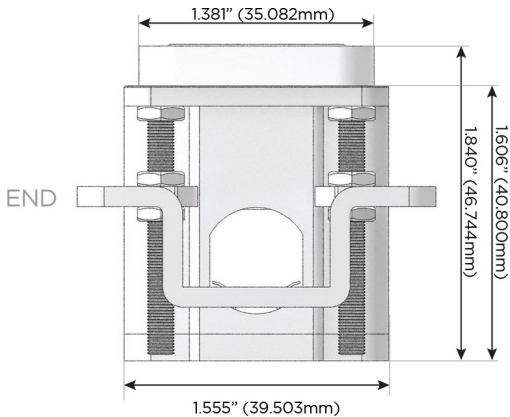

M-POWER-4T

AC POWER & DATA CONNECTIVITY SOLUTION

M-POWER-4TW-AAMM-SS8B

Specs:

Modules/Ports:

- **A** Tamper Resistant AC Receptacle
- **M** Double USB-A (Fast Charging Ports - 18W)

Distributed by

Mormax Company, Inc.

8 Westchester Plaza

Elmsford, NY 10523

914-699-0101

sales@mormax.com

mormax.com