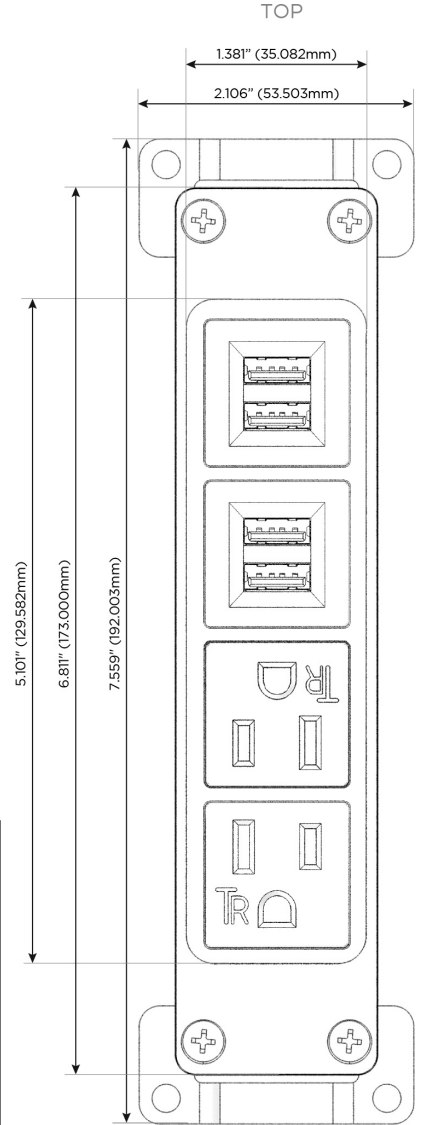

M-POWER-4T

AC POWER & DATA CONNECTIVITY SOLUTION

M-POWER-4TW-AAMM-SS8B

Specs:

Modules/Ports:

- **A** Tamper Resistant AC Receptacle
- **M** Double USB-A (Fast Charging Ports - 18W)

Distributed by

Mormax Company, Inc.

8 Westchester Plaza

Elmsford, NY 10523

914-699-0101

sales@mormax.com

mormax.com