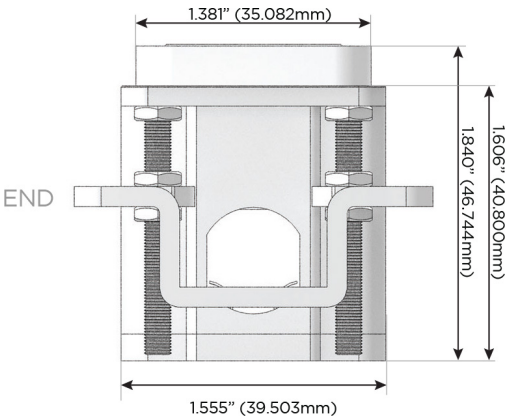

Plug:

Supplied with Low Profile Flat 45° Angle 120 VAC Plug

Optional Standard Straight 120 VAC Plug

Optional Straight 120 VAC Pass-through Plug

- CLEAN, COMPACT DESIGN
- STREAMLINED
- LOW PROFILE
- SIDE-EXITING CORDS
- PLUG & PLAY
- 6' AC CORD & PLUG (FLAT PLUG STANDARD)
- CUSTOMIZABLE CONFIGURATIONS AND FINISHES
- UL LISTED FOR MOUNTING IN FURNITURE
- 15A

M-POWER-4T

AC POWER & DATA CONNECTIVITY SOLUTION

M-POWER-4TW-AAMM-SS4B

Specs:

Modules/Ports:

- A** Tamper Resistant AC Receptacle
- M** Double USB-A (Fast Charging Ports - 18W)

Distributed by

Mormax Company, Inc.