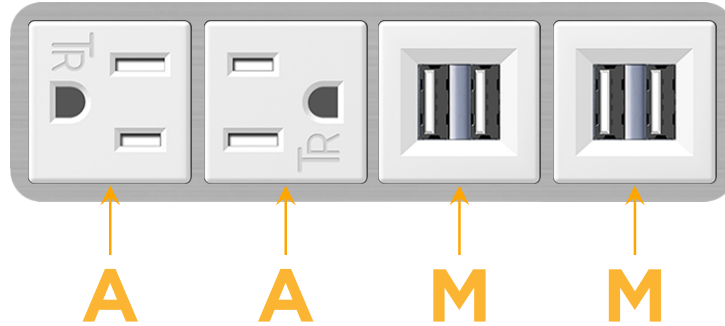

sales@mormax.com

mormax.com

Metro Light & Power's line of power & data solutions offers sophisticated design elements combined with greater ease of installation. Streamlined and low-profile, enhanced by side-exiting cords, our outlets advance the industry with their cutting edge look and feel. We believe flexibility is key, and we provide a variety of mounting options, including the ability to mount in limited spaces. Our outlets are available in many finishes and configurations, in addition to a custom color and finish capability for our clients.

Bezel Finish: **STAINLESS STEEL BRUSHED**

Custom Finishes Available M-POWER-4TW-AAMM-SS4B

Features:

Module/Port Options:

- A** Tamper Resistant AC Receptacle
- E** USB-A & USB-C (20W)
- M** Double USB-A (Fast Charging Ports - 18W)
- H** HDMI
- 6** CAT 6
- 12** RJ 12
- X** Switched AC
- Y** 3-Way Switch (Low Voltage)
- V** USB-C (45W High Speed Charging Port)
- S** USB-C (25W High Speed Charging Port)
- R** Switched AC (Rocker Switch)
- D** Dimmer Switch

Plug:

Supplied with Low Profile Flat 45° Angle 120 VAC Plug

Optional Standard Straight 120 VAC Plug

Optional Straight 120 VAC Pass-through Plug

- CLEAN, COMPACT DESIGN
- STREAMLINED
- LOW PROFILE
- SIDE-EXITING CORDS
- PLUG & PLAY
- 6' AC CORD & PLUG (FLAT PLUG STANDARD)
- CUSTOMIZABLE CONFIGURATIONS AND FINISHES
- UL LISTED FOR MOUNTING IN FURNITURE
- 15A

M-POWER-4T

AC POWER & DATA CONNECTIVITY SOLUTION

M-POWER-4TW-AAMM-SS4B

Specs:

Modules/Ports:

- A** Tamper Resistant AC Receptacle
- M** Double USB-A (Fast Charging Ports - 18W)

Distributed by

Mormax Company, Inc.