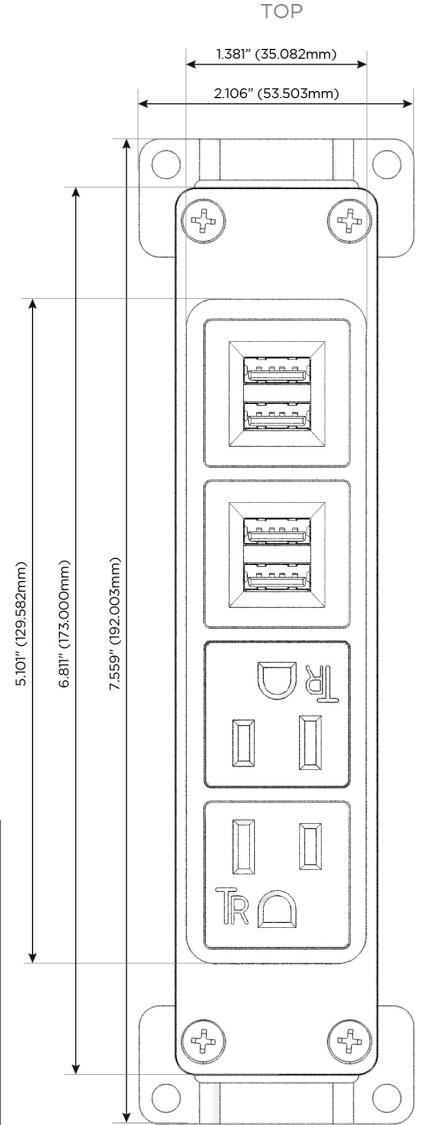

Bezel Finish: **STAINLESS STEEL BRUSHED**

Custom Finishes Available M-POWER-4TW-AAMM-SS4B

Features:

Module/Port Options:

- A** Tamper Resistant AC Receptacle
- E** USB-A & USB-C (20W)
- M** Double USB-A (Fast Charging Ports - 18W)
- H** HDMI
- 6** CAT 6
- 12** RJ 12
- X** Switched AC
- Y** 3-Way Switch (Low Voltage)
- V** USB-C (45W High Speed Charging Port)
- S** USB-C (25W High Speed Charging Port)
- R** Switched AC (Rocker Switch)
- D** Dimmer Switch

Plug:

Supplied with Low Profile Flat 45° Angle 120 VAC Plug

Optional Standard Straight 120 VAC Plug

Optional Straight 120 VAC Pass-through Plug

- CLEAN, COMPACT DESIGN
- STREAMLINED
- LOW PROFILE
- SIDE-EXITING CORDS
- PLUG & PLAY
- 6' AC CORD & PLUG (FLAT PLUG STANDARD)
- CUSTOMIZABLE CONFIGURATIONS AND FINISHES
- UL LISTED FOR MOUNTING IN FURNITURE
- 15A

M-POWER-4T

AC POWER & DATA CONNECTIVITY SOLUTION

M-POWER-4TW-AAMM-SS4B

Specs:

Modules/Ports:

- A** Tamper Resistant AC Receptacle
- M** Double USB-A (Fast Charging Ports - 18W)

Distributed by

Mormax Company, Inc.