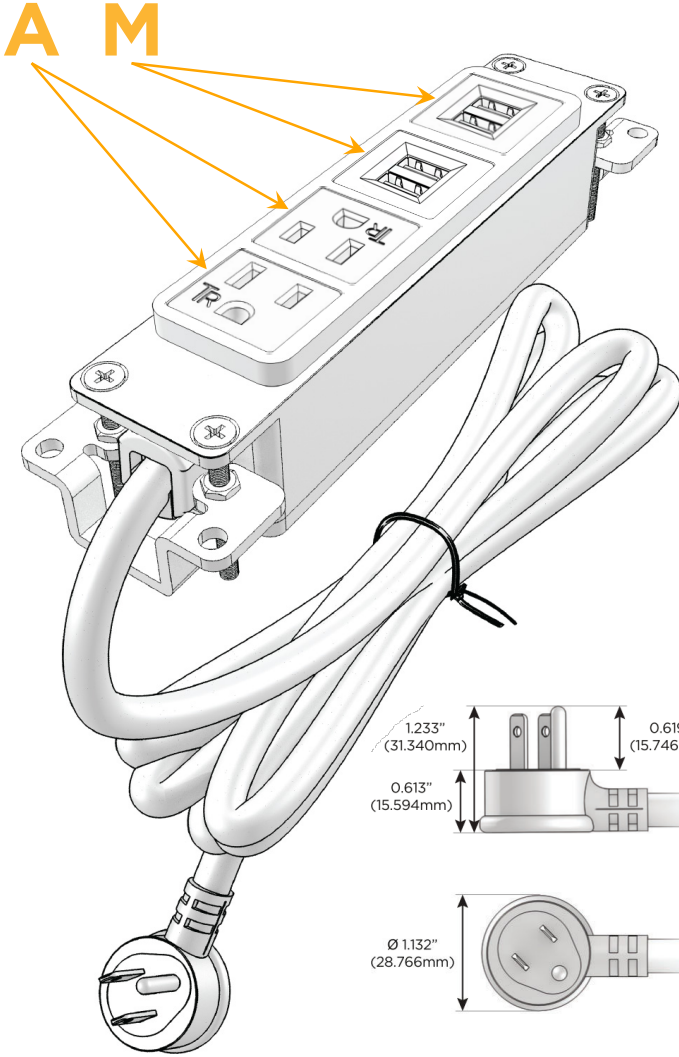

Bezel Finish: **STAINLESS STEEL BRUSHED**

Custom Finishes Available M-POWER-4TW-AAMM-SS4B

Features:

Module/Port Options:

- A** Tamper Resistant AC Receptacle
- E** USB-A & USB-C (20W)
- M** Double USB-A (Fast Charging Ports - 18W)
- H** HDMI
- 6** CAT 6
- 12** RJ 12
- X** Switched AC
- Y** 3-Way Switch (Low Voltage)
- V** USB-C (45W High Speed Charging Port)
- S** USB-C (25W High Speed Charging Port)
- R** Switched AC (Rocker Switch)
- D** Dimmer Switch

Plug:

Supplied with Low Profile Flat 45° Angle 120 VAC Plug

Optional Standard Straight 120 VAC Plug

Optional Straight 120 VAC Pass-through Plug

- CLEAN, COMPACT DESIGN
- STREAMLINED
- LOW PROFILE
- SIDE-EXITING CORDS
- PLUG & PLAY
- 6' AC CORD & PLUG (FLAT PLUG STANDARD)
- CUSTOMIZABLE CONFIGURATIONS AND FINISHES
- UL LISTED FOR MOUNTING IN FURNITURE
- 15A

M-POWER-4T

AC POWER & DATA CONNECTIVITY SOLUTION

M-POWER-4TW-AAMM-SS4B

Specs:

Modules/Ports:

- A** Tamper Resistant AC Receptacle
- M** Double USB-A (Fast Charging Ports - 18W)

Distributed by

Mormax Company, Inc.