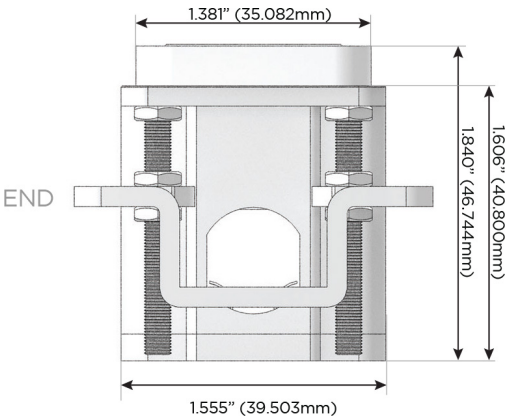

Plug:

Supplied with Low Profile Flat 45° Angle 120 VAC Plug

Optional Standard Straight 120 VAC Plug

Optional Straight 120 VAC Pass-through Plug

- CLEAN, COMPACT DESIGN
- STREAMLINED
- LOW PROFILE
- SIDE-EXITING CORDS
- PLUG & PLAY
- 6' AC CORD & PLUG (FLAT PLUG STANDARD)
- CUSTOMIZABLE CONFIGURATIONS AND FINISHES
- UL LISTED FOR MOUNTING IN FURNITURE
- 15A

M-POWER-4T

AC POWER & DATA CONNECTIVITY SOLUTION

M-POWER-4TW-AAMM-SS4AB

Specs:

Modules/Ports:

- A** Tamper Resistant AC Receptacle
- M** Double USB-A (Fast Charging Ports - 18W)

Distributed by

Mormax Company, Inc.