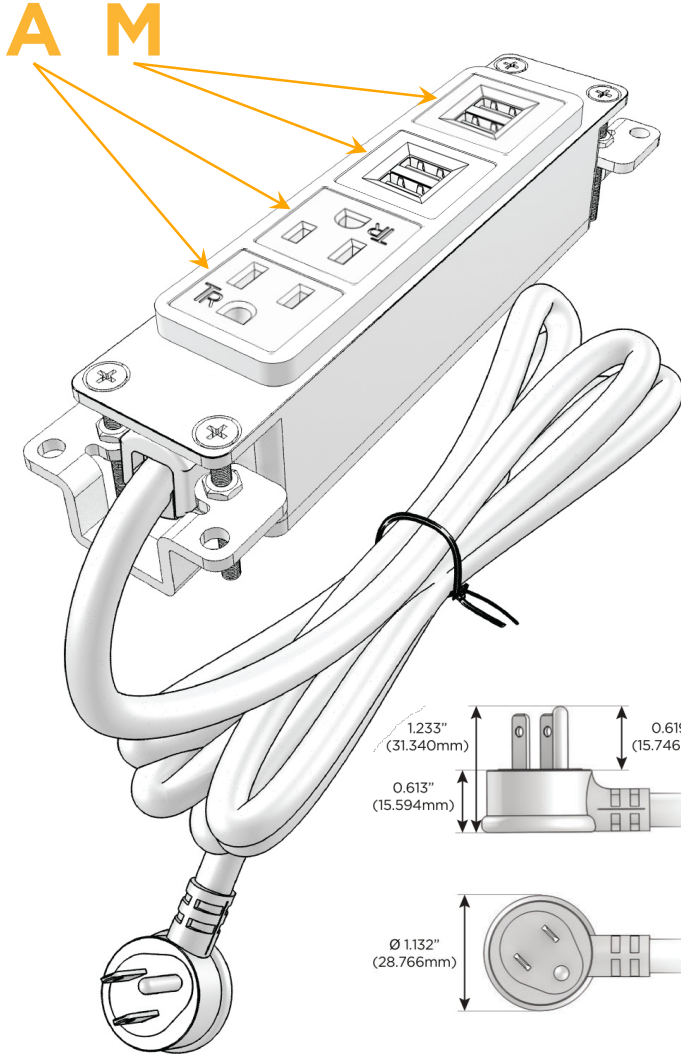

Bezel Finish: **BRUSHED STAINLESS (ABS)**

Custom Finishes Available M-POWER-4TW-AAMM-SS4AB

Features:

Module/Port Options:

- A** Tamper Resistant AC Receptacle
- E** USB-A & USB-C (20W)
- M** Double USB-A (Fast Charging Ports - 18W)
- H** HDMI
- 6** CAT 6
- 12** RJ 12
- X** Switched AC
- Y** 3-Way Switch (Low Voltage)
- V** USB-C (45W High Speed Charging Port)
- S** USB-C (25W High Speed Charging Port)
- R** Switched AC (Rocker Switch)
- D** Dimmer Switch

Plug:

Supplied with Low Profile Flat 45° Angle 120 VAC Plug

Optional Standard Straight 120 VAC Plug

Optional Straight 120 VAC Pass-through Plug

- CLEAN, COMPACT DESIGN
- STREAMLINED
- LOW PROFILE
- SIDE-EXITING CORDS
- PLUG & PLAY
- 6' AC CORD & PLUG (FLAT PLUG STANDARD)
- CUSTOMIZABLE CONFIGURATIONS AND FINISHES
- UL LISTED FOR MOUNTING IN FURNITURE
- 15A

M-POWER-4T

AC POWER & DATA CONNECTIVITY SOLUTION

M-POWER-4TW-AAMM-SS4AB

Specs:

Modules/Ports:

- A** Tamper Resistant AC Receptacle
- M** Double USB-A (Fast Charging Ports - 18W)

Distributed by

Mormax Company, Inc.