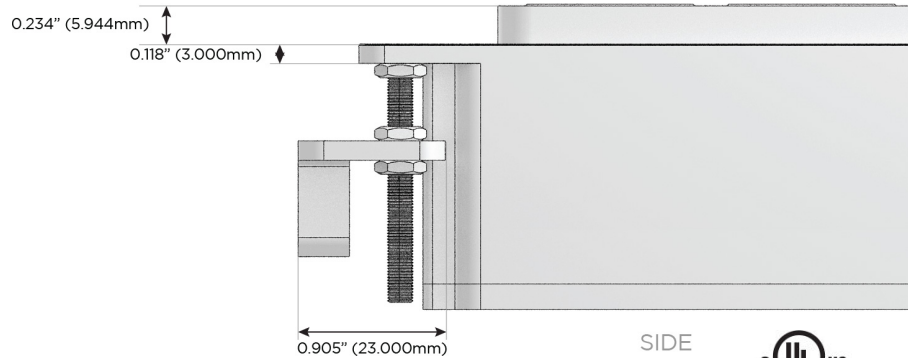

M-POWER-4T

AC POWER & DATA CONNECTIVITY SOLUTION

M-POWER-4TW-AAMM-SS4AB

Specs:

Modules/Ports:

- A** Tamper Resistant AC Receptacle
- M** Double USB-A (Fast Charging Ports - 18W)

Distributed by

Mormax Company, Inc.