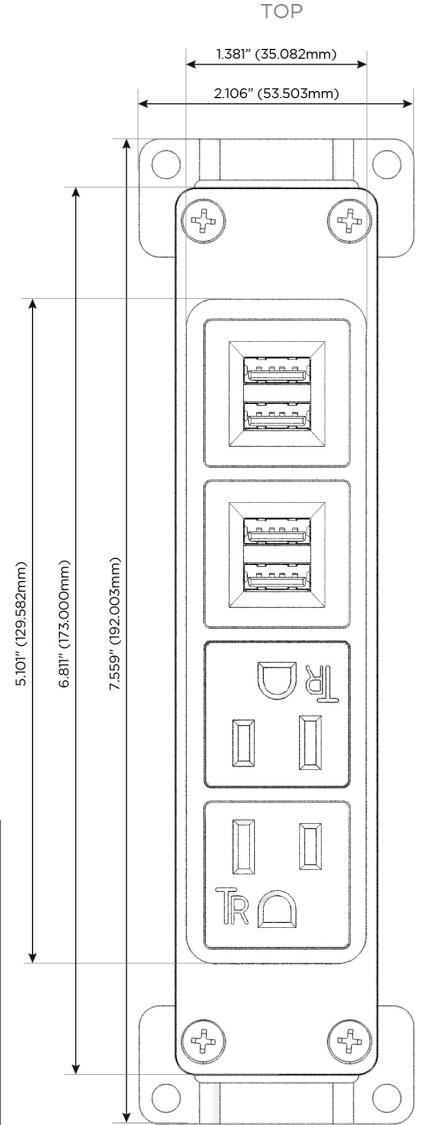

Bezel Finish: **BRUSHED STAINLESS (ABS)**

Custom Finishes Available M-POWER-4TW-AAMM-SS4AB

Features:

Module/Port Options:

- A** Tamper Resistant AC Receptacle
- E** USB-A & USB-C (20W)
- M** Double USB-A (Fast Charging Ports - 18W)
- H** HDMI
- 6** CAT 6
- 12** RJ 12
- X** Switched AC
- Y** 3-Way Switch (Low Voltage)
- V** USB-C (45W High Speed Charging Port)
- S** USB-C (25W High Speed Charging Port)
- R** Switched AC (Rocker Switch)
- D** Dimmer Switch

Plug:

Supplied with Low Profile Flat 45° Angle 120 VAC Plug

Optional Standard Straight 120 VAC Plug

Optional Straight 120 VAC Pass-through Plug

- CLEAN, COMPACT DESIGN
- STREAMLINED
- LOW PROFILE
- SIDE-EXITING CORDS
- PLUG & PLAY
- 6' AC CORD & PLUG (FLAT PLUG STANDARD)
- CUSTOMIZABLE CONFIGURATIONS AND FINISHES
- UL LISTED FOR MOUNTING IN FURNITURE
- 15A

M-POWER-4T

AC POWER & DATA CONNECTIVITY SOLUTION

M-POWER-4TW-AAMM-SS4AB

Specs:

Modules/Ports:

- A** Tamper Resistant AC Receptacle
- M** Double USB-A (Fast Charging Ports - 18W)

Distributed by

Mormax Company, Inc.