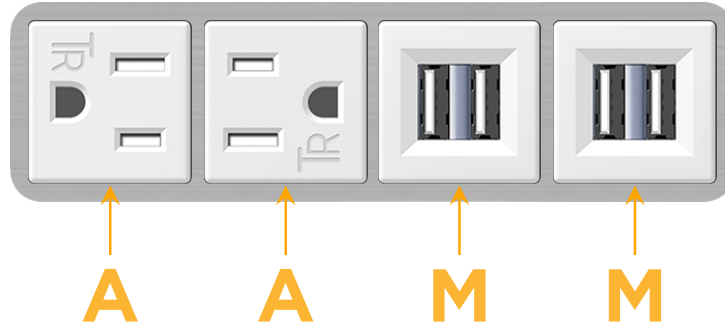

sales@mormax.com

mormax.com

Metro Light & Power's line of power & data solutions offers sophisticated design elements combined with greater ease of installation. Streamlined and low-profile, enhanced by side-exiting cords, our outlets advance the industry with their cutting edge look and feel. We believe flexibility is key, and we provide a variety of mounting options, including the ability to mount in limited spaces. Our outlets are available in many finishes and configurations, in addition to a custom color and finish capability for our clients.

Bezel Finish: **BRUSHED STAINLESS (ABS)**

Custom Finishes Available M-POWER-4TW-AAMM-SS4AB

Features:

Module/Port Options:

- A** Tamper Resistant AC Receptacle
- E** USB-A & USB-C (20W)
- M** Double USB-A (Fast Charging Ports - 18W)
- H** HDMI
- 6** CAT 6
- 12** RJ 12
- X** Switched AC
- Y** 3-Way Switch (Low Voltage)
- V** USB-C (45W High Speed Charging Port)
- S** USB-C (25W High Speed Charging Port)
- R** Switched AC (Rocker Switch)
- D** Dimmer Switch

Plug:

Supplied with Low Profile Flat 45° Angle 120 VAC Plug

Optional Standard Straight 120 VAC Plug

Optional Straight 120 VAC Pass-through Plug

- CLEAN, COMPACT DESIGN
- STREAMLINED
- LOW PROFILE
- SIDE-EXITING CORDS
- PLUG & PLAY
- 6' AC CORD & PLUG (FLAT PLUG STANDARD)
- CUSTOMIZABLE CONFIGURATIONS AND FINISHES
- UL LISTED FOR MOUNTING IN FURNITURE
- 15A

M-POWER-4T

AC POWER & DATA CONNECTIVITY SOLUTION

M-POWER-4TW-AAMM-SS4AB

Specs:

Modules/Ports:

- A** Tamper Resistant AC Receptacle
- M** Double USB-A (Fast Charging Ports - 18W)

Distributed by

Mormax Company, Inc.