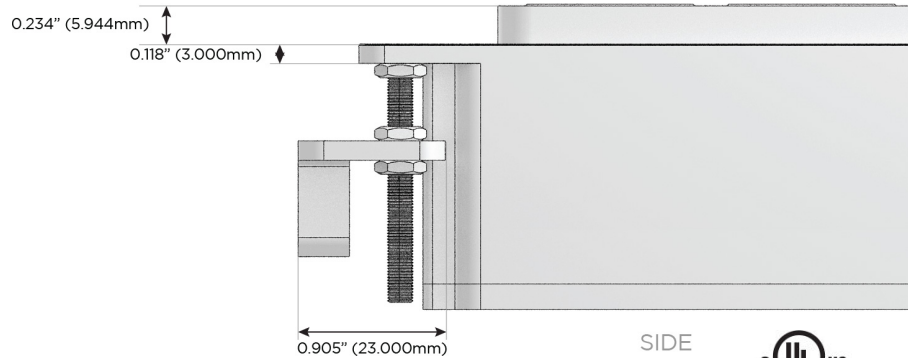

# M-POWER-4T

AC POWER & DATA CONNECTIVITY SOLUTION

M-POWER-4TW-AAMM-SAB

Specs:

**Modules/Ports:**

- A** Tamper Resistant AC Receptacle
- M** Double USB-A (Fast Charging Ports - 18W)

Distributed by

Mormax Company, Inc.