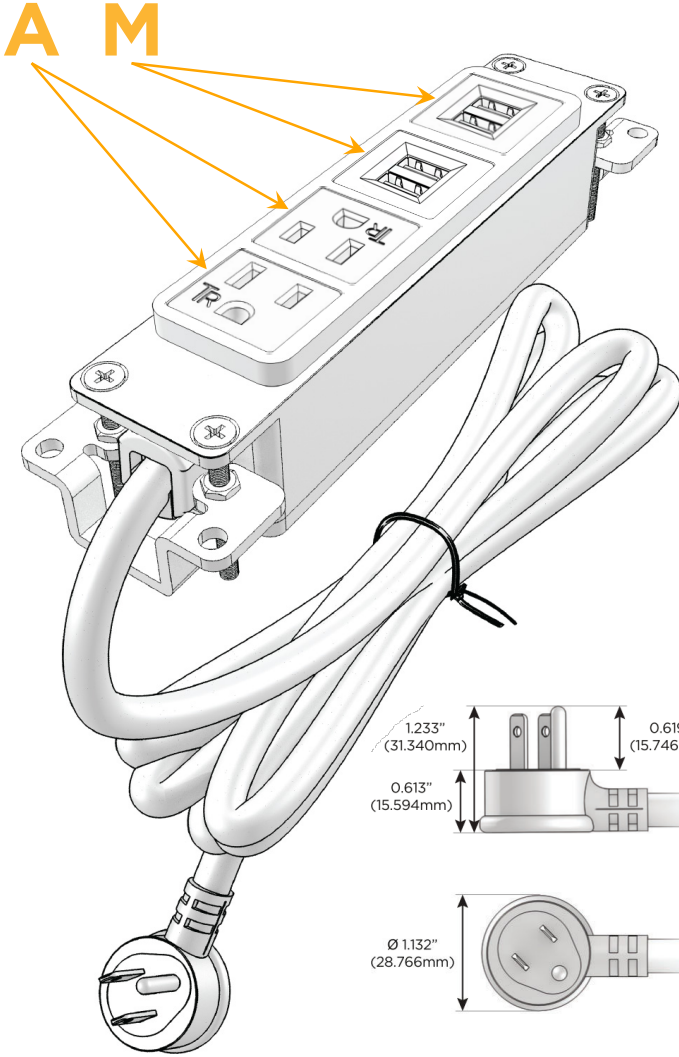

### Module/Port Options:

- A** Tamper Resistant AC Receptacle
- E** USB-A & USB-C (20W)
- M** Double USB-A (Fast Charging Ports - 18W)
- H** HDMI
- 6** CAT 6
- 12** RJ 12
- X** Switched AC
- Y** 3-Way Switch (Low Voltage)
- V** USB-C (45W High Speed Charging Port)
- S** USB-C (25W High Speed Charging Port)
- R** Switched AC (Rocker Switch)
- D** Dimmer Switch

### Plug:

- Supplied with Low Profile Flat 45° Angle 120 VAC Plug
- Optional Standard Straight 120 VAC Plug
- Optional Straight 120 VAC Pass-through Plug

- CLEAN, COMPACT DESIGN
- STREAMLINED
- LOW PROFILE
- SIDE-EXITING CORDS
- PLUG & PLAY
- 6' AC CORD & PLUG (FLAT PLUG STANDARD)
- CUSTOMIZABLE CONFIGURATIONS AND FINISHES
- UL LISTED FOR MOUNTING IN FURNITURE
- 15A

# M-POWER-4T

AC POWER & DATA CONNECTIVITY SOLUTION

M-POWER-4TW-AAMM-SAB

Specs:

**Modules/Ports:**

- A** Tamper Resistant AC Receptacle
- M** Double USB-A (Fast Charging Ports - 18W)

Distributed by

Mormax Company, Inc.