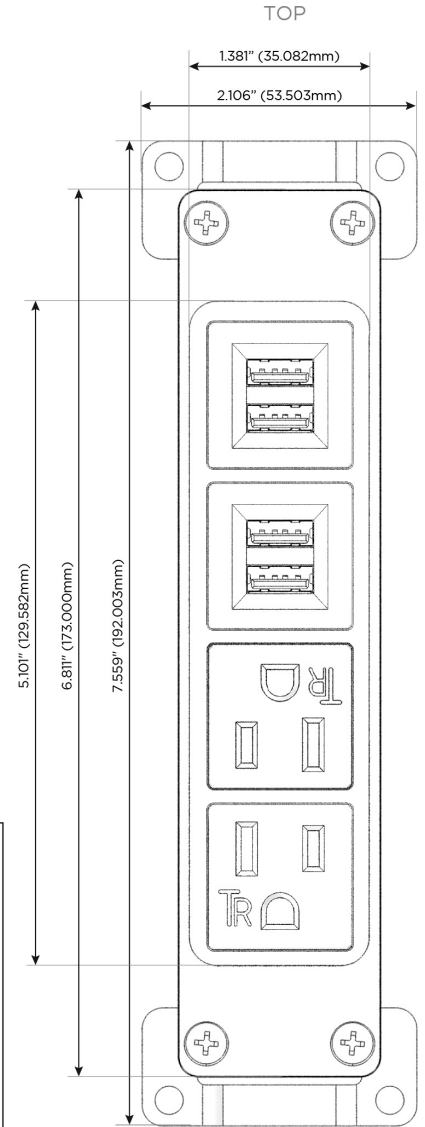

### Module/Port Options:

- A** Tamper Resistant AC Receptacle
- E** USB-A & USB-C (20W)
- M** Double USB-A (Fast Charging Ports - 18W)
- H** HDMI
- 6** CAT 6
- 12** RJ 12
- X** Switched AC
- Y** 3-Way Switch (Low Voltage)
- V** USB-C (45W High Speed Charging Port)
- S** USB-C (25W High Speed Charging Port)
- R** Switched AC (Rocker Switch)
- D** Dimmer Switch

### Plug:

- Supplied with Low Profile Flat 45° Angle 120 VAC Plug
- Optional Standard Straight 120 VAC Plug
- Optional Straight 120 VAC Pass-through Plug

- CLEAN, COMPACT DESIGN
- STREAMLINED
- LOW PROFILE
- SIDE-EXITING CORDS
- PLUG & PLAY
- 6' AC CORD & PLUG (FLAT PLUG STANDARD)
- CUSTOMIZABLE CONFIGURATIONS AND FINISHES
- UL LISTED FOR MOUNTING IN FURNITURE
- 15A

# M-POWER-4T

AC POWER & DATA CONNECTIVITY SOLUTION

M-POWER-4TW-AAMM-SAB

Specs:

**Modules/Ports:**

- A** Tamper Resistant AC Receptacle
- M** Double USB-A (Fast Charging Ports - 18W)

Distributed by

Mormax Company, Inc.