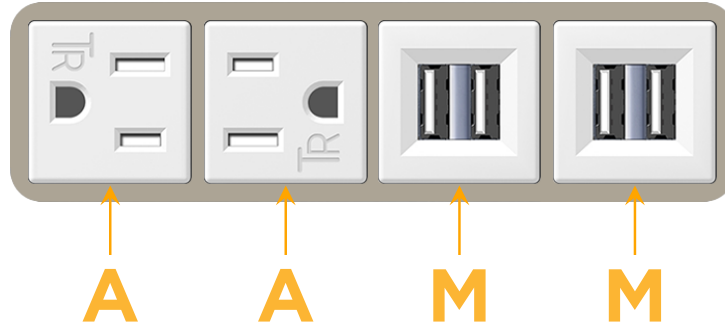

M-POWER-4T

AC POWER & DATA CONNECTIVITY SOLUTION

M-POWER-4TW-AAMM-SAB

Distributed by

Mormax Company, Inc.

8 Westchester Plaza

Elmsford, NY 10523

914-699-0101

sales@mormax.com

mormax.com

Metro Light & Power's line of power & data solutions offers sophisticated design elements combined with greater ease of installation. Streamlined and low-profile, enhanced by side-exiting cords, our outlets advance the industry with their cutting edge look and feel. We believe flexibility is key, and we provide a variety of mounting options, including the ability to mount in limited spaces. Our outlets are available in many finishes and configurations, in addition to a custom color and finish capability for our clients.

Bezel Finish: **SATIN NICKEL (ABS)**

Custom Finishes Available M-POWER-4TW-AAMM-SAB

Features:

Module/Port Options:

- **A** Tamper Resistant AC Receptacle
- **E** USB-A & USB-C (20W)
- **M** Double USB-A (Fast Charging Ports - 18W)
- **H** HDMI
- **6** CAT 6
- **12** RJ 12
- **X** Switched AC
- **Y** 3-Way Switch (Low Voltage)
- **V** USB-C (45W High Speed Charging Port)
- **S** USB-C (25W High Speed Charging Port)
- **R** Switched AC (Rocker Switch)
- **D** Dimmer Switch

Plug:

- Supplied with Low Profile Flat 45° Angle 120 VAC Plug
- Optional Standard Straight 120 VAC Plug
- Optional Straight 120 VAC Pass-through Plug

- CLEAN, COMPACT DESIGN
- STREAMLINED
- LOW PROFILE
- SIDE-EXITING CORDS
- PLUG & PLAY
- 6' AC CORD & PLUG (FLAT PLUG STANDARD)
- CUSTOMIZABLE CONFIGURATIONS AND FINISHES
- UL LISTED FOR MOUNTING IN FURNITURE
- 15A