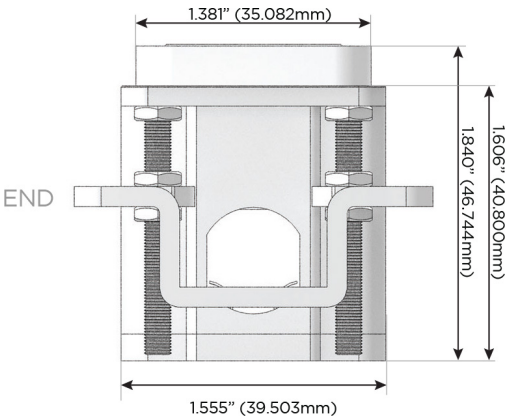

### Plug:

- Supplied with Low Profile Flat 45° Angle 120 VAC Plug
- Optional Standard Straight 120 VAC Plug
- Optional Straight 120 VAC Pass-through Plug

- CLEAN, COMPACT DESIGN
- STREAMLINED
- LOW PROFILE
- SIDE-EXITING CORDS
- PLUG & PLAY
- 6' AC CORD & PLUG (FLAT PLUG STANDARD)
- CUSTOMIZABLE CONFIGURATIONS AND FINISHES
- UL LISTED FOR MOUNTING IN FURNITURE
- 15A

# M-POWER-4T

AC POWER & DATA CONNECTIVITY SOLUTION

M-POWER-4TW-AAMM-SAB

Specs:

**Modules/Ports:**

- A** Tamper Resistant AC Receptacle
- M** Double USB-A (Fast Charging Ports - 18W)

Distributed by

Mormax Company, Inc.