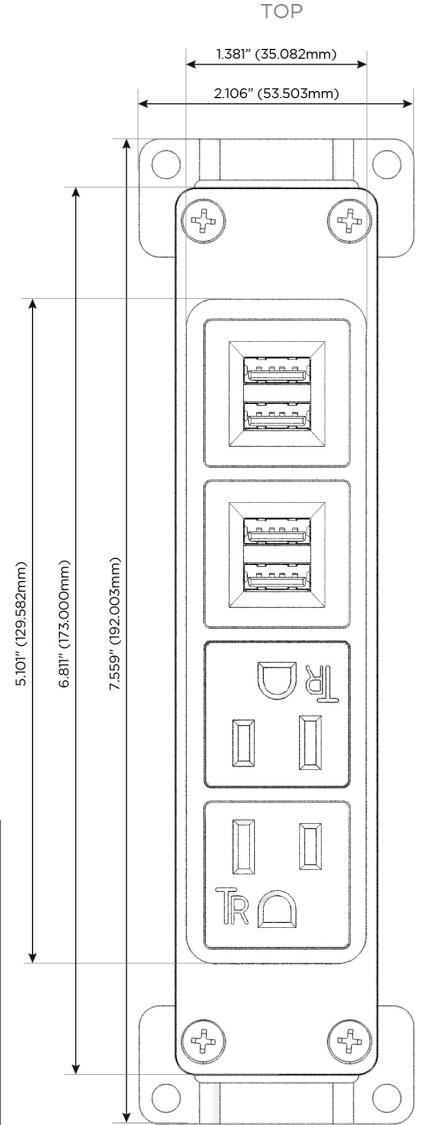

Bezel Finish: **GUNMETAL (ABS)**

Custom Finishes Available M-POWER-4TW-AAMM-S3AB

Features:

Module/Port Options:

- A** Tamper Resistant AC Receptacle
- E** USB-A & USB-C (20W)
- M** Double USB-A (Fast Charging Ports - 18W)
- H** HDMI
- 6** CAT 6
- 12** RJ 12
- X** Switched AC
- Y** 3-Way Switch (Low Voltage)
- V** USB-C (45W High Speed Charging Port)
- S** USB-C (25W High Speed Charging Port)
- R** Switched AC (Rocker Switch)
- D** Dimmer Switch

Plug:

Supplied with Low Profile Flat 45° Angle 120 VAC Plug

Optional Standard Straight 120 VAC Plug

Optional Straight 120 VAC Pass-through Plug

- CLEAN, COMPACT DESIGN
- STREAMLINED
- LOW PROFILE
- SIDE-EXITING CORDS
- PLUG & PLAY
- 6' AC CORD & PLUG (FLAT PLUG STANDARD)
- CUSTOMIZABLE CONFIGURATIONS AND FINISHES
- UL LISTED FOR MOUNTING IN FURNITURE
- 15A

M-POWER-4T

AC POWER & DATA CONNECTIVITY SOLUTION

M-POWER-4TW-AAMM-S3AB

Specs:

Modules/Ports:

- A** Tamper Resistant AC Receptacle
- M** Double USB-A (Fast Charging Ports - 18W)

Distributed by

Mormax Company, Inc.