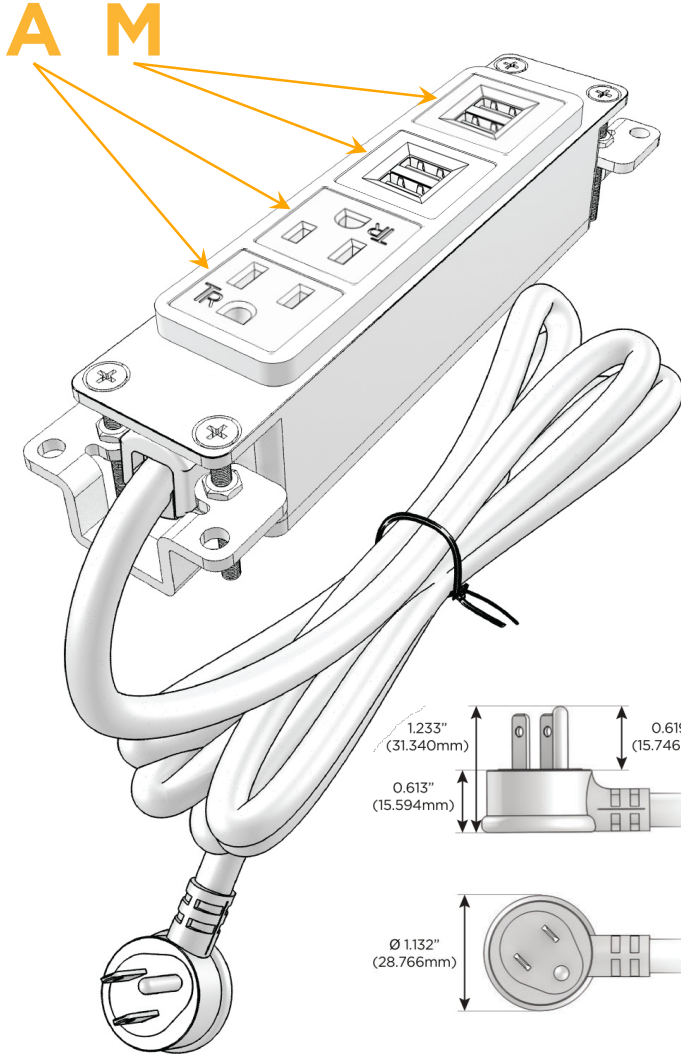

Bezel Finish: **GUNMETAL (ABS)**

Custom Finishes Available M-POWER-4TW-AAMM-S3AB

Features:

Module/Port Options:

- A** Tamper Resistant AC Receptacle
- E** USB-A & USB-C (20W)
- M** Double USB-A (Fast Charging Ports - 18W)
- H** HDMI
- 6** CAT 6
- 12** RJ 12
- X** Switched AC
- Y** 3-Way Switch (Low Voltage)
- V** USB-C (45W High Speed Charging Port)
- S** USB-C (25W High Speed Charging Port)
- R** Switched AC (Rocker Switch)
- D** Dimmer Switch

Plug:

Supplied with Low Profile Flat 45° Angle 120 VAC Plug

Optional Standard Straight 120 VAC Plug

Optional Straight 120 VAC Pass-through Plug

- CLEAN, COMPACT DESIGN
- STREAMLINED
- LOW PROFILE
- SIDE-EXITING CORDS
- PLUG & PLAY
- 6' AC CORD & PLUG (FLAT PLUG STANDARD)
- CUSTOMIZABLE CONFIGURATIONS AND FINISHES
- UL LISTED FOR MOUNTING IN FURNITURE
- 15A

M-POWER-4T

AC POWER & DATA CONNECTIVITY SOLUTION

M-POWER-4TW-AAMM-S3AB

Specs:

Modules/Ports:

- A** Tamper Resistant AC Receptacle
- M** Double USB-A (Fast Charging Ports - 18W)

Distributed by

Mormax Company, Inc.