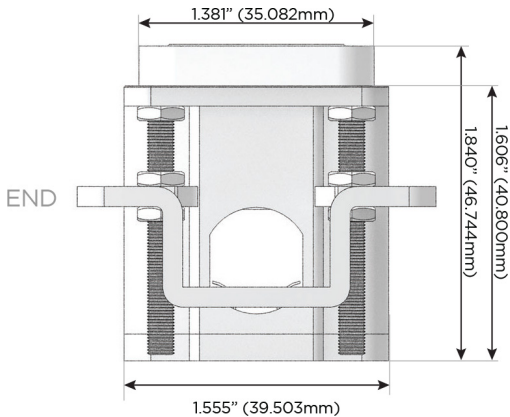

Plug:

Supplied with Low Profile Flat 45° Angle 120 VAC Plug

Optional Standard Straight 120 VAC Plug

Optional Straight 120 VAC Pass-through Plug

- CLEAN, COMPACT DESIGN
- STREAMLINED
- LOW PROFILE
- SIDE-EXITING CORDS
- PLUG & PLAY
- 6' AC CORD & PLUG (FLAT PLUG STANDARD)
- CUSTOMIZABLE CONFIGURATIONS AND FINISHES
- UL LISTED FOR MOUNTING IN FURNITURE
- 15A

M-POWER-4T

AC POWER & DATA CONNECTIVITY SOLUTION

M-POWER-4TW-AAMM-S3AB

Specs:

Modules/Ports:

- A** Tamper Resistant AC Receptacle
- M** Double USB-A (Fast Charging Ports - 18W)

Distributed by

Mormax Company, Inc.