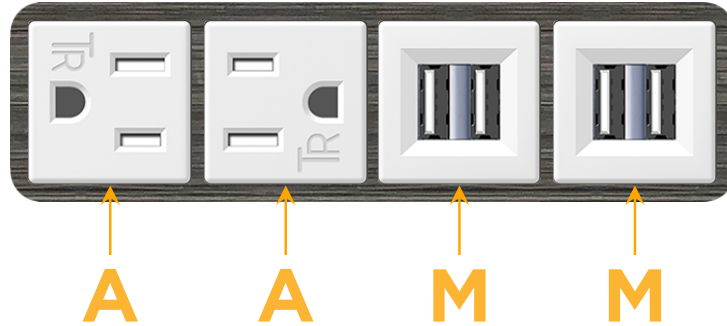

sales@mormax.com

mormax.com

Metro Light & Power's line of power & data solutions offers sophisticated design elements combined with greater ease of installation. Streamlined and low-profile, enhanced by side-exiting cords, our outlets advance the industry with their cutting edge look and feel. We believe flexibility is key, and we provide a variety of mounting options, including the ability to mount in limited spaces. Our outlets are available in many finishes and configurations, in addition to a custom color and finish capability for our clients.

Bezel Finish: **GUNMETAL (ABS)**

Custom Finishes Available M-POWER-4TW-AAMM-S3AB

Features:

Module/Port Options:

- A** Tamper Resistant AC Receptacle
- E** USB-A & USB-C (20W)
- M** Double USB-A (Fast Charging Ports - 18W)
- H** HDMI
- 6** CAT 6
- 12** RJ 12
- X** Switched AC
- Y** 3-Way Switch (Low Voltage)
- V** USB-C (45W High Speed Charging Port)
- S** USB-C (25W High Speed Charging Port)
- R** Switched AC (Rocker Switch)
- D** Dimmer Switch

Plug:

Supplied with Low Profile Flat 45° Angle 120 VAC Plug

Optional Standard Straight 120 VAC Plug

Optional Straight 120 VAC Pass-through Plug

- CLEAN, COMPACT DESIGN
- STREAMLINED
- LOW PROFILE
- SIDE-EXITING CORDS
- PLUG & PLAY
- 6' AC CORD & PLUG (FLAT PLUG STANDARD)
- CUSTOMIZABLE CONFIGURATIONS AND FINISHES
- UL LISTED FOR MOUNTING IN FURNITURE
- 15A

M-POWER-4T

AC POWER & DATA CONNECTIVITY SOLUTION

M-POWER-4TW-AAMM-S3AB

Specs:

Modules/Ports:

- A** Tamper Resistant AC Receptacle
- M** Double USB-A (Fast Charging Ports - 18W)

Distributed by

Mormax Company, Inc.