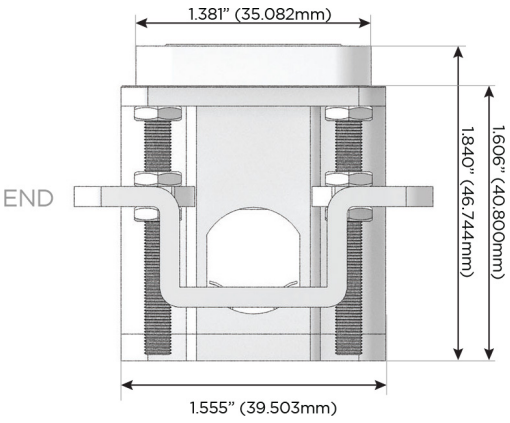

Plug:

Supplied with Low Profile Flat 45° Angle 120 VAC Plug

Optional Standard Straight 120 VAC Plug

Optional Straight 120 VAC Pass-through Plug

- CLEAN, COMPACT DESIGN
- STREAMLINED
- LOW PROFILE
- SIDE-EXITING CORDS
- PLUG & PLAY
- 6' AC CORD & PLUG (FLAT PLUG STANDARD)
- CUSTOMIZABLE CONFIGURATIONS AND FINISHES
- UL LISTED FOR MOUNTING IN FURNITURE
- 15A

M-POWER-4T

AC POWER & DATA CONNECTIVITY SOLUTION

M-POWER-4TW-AAMM-CUAB

Specs:

Modules/Ports:

- A** Tamper Resistant AC Receptacle
- M** Double USB-A (Fast Charging Ports - 18W)

Distributed by

Mormax Company, Inc.