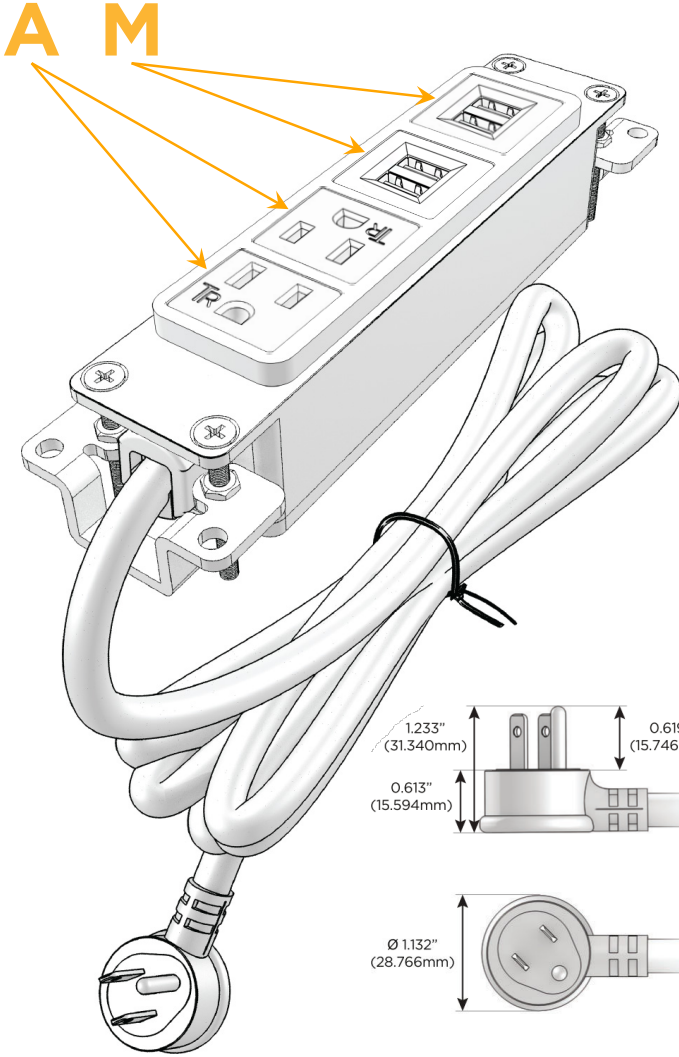

Bezel Finish: **COPPER (ABS)**

Custom Finishes Available M-POWER-4TW-AAMM-CUAB

Features:

Module/Port Options:

- A** Tamper Resistant AC Receptacle
- E** USB-A & USB-C (20W)
- M** Double USB-A (Fast Charging Ports - 18W)
- H** HDMI
- 6** CAT 6
- 12** RJ 12
- X** Switched AC
- Y** 3-Way Switch (Low Voltage)
- V** USB-C (45W High Speed Charging Port)
- S** USB-C (25W High Speed Charging Port)
- R** Switched AC (Rocker Switch)
- D** Dimmer Switch

Plug:

Supplied with Low Profile Flat 45° Angle 120 VAC Plug

Optional Standard Straight 120 VAC Plug

Optional Straight 120 VAC Pass-through Plug

- CLEAN, COMPACT DESIGN
- STREAMLINED
- LOW PROFILE
- SIDE-EXITING CORDS
- PLUG & PLAY
- 6' AC CORD & PLUG (FLAT PLUG STANDARD)
- CUSTOMIZABLE CONFIGURATIONS AND FINISHES
- UL LISTED FOR MOUNTING IN FURNITURE
- 15A

M-POWER-4T

AC POWER & DATA CONNECTIVITY SOLUTION

M-POWER-4TW-AAMM-CUAB

Specs:

Modules/Ports:

- A** Tamper Resistant AC Receptacle
- M** Double USB-A (Fast Charging Ports - 18W)

Distributed by

Mormax Company, Inc.