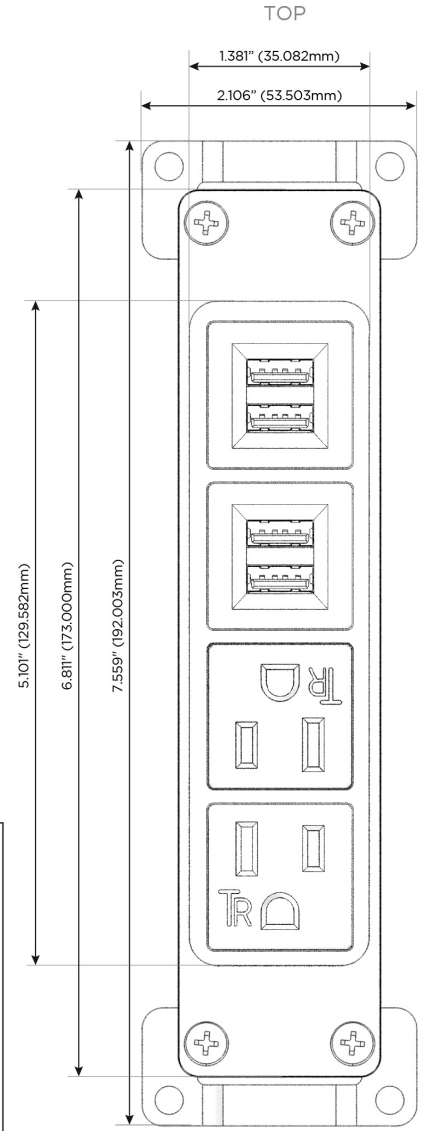

Bezel Finish: **COPPER (ABS)**

Custom Finishes Available M-POWER-4TW-AAMM-CUAB

Features:

Module/Port Options:

- A** Tamper Resistant AC Receptacle
- E** USB-A & USB-C (20W)
- M** Double USB-A (Fast Charging Ports - 18W)
- H** HDMI
- 6** CAT 6
- 12** RJ 12
- X** Switched AC
- Y** 3-Way Switch (Low Voltage)
- V** USB-C (45W High Speed Charging Port)
- S** USB-C (25W High Speed Charging Port)
- R** Switched AC (Rocker Switch)
- D** Dimmer Switch

Plug:

Supplied with Low Profile Flat 45° Angle 120 VAC Plug

Optional Standard Straight 120 VAC Plug

Optional Straight 120 VAC Pass-through Plug

- CLEAN, COMPACT DESIGN
- STREAMLINED
- LOW PROFILE
- SIDE-EXITING CORDS
- PLUG & PLAY
- 6' AC CORD & PLUG (FLAT PLUG STANDARD)
- CUSTOMIZABLE CONFIGURATIONS AND FINISHES
- UL LISTED FOR MOUNTING IN FURNITURE
- 15A

M-POWER-4T

AC POWER & DATA CONNECTIVITY SOLUTION

M-POWER-4TW-AAMM-CUAB

Specs:

Modules/Ports:

- A** Tamper Resistant AC Receptacle
- M** Double USB-A (Fast Charging Ports - 18W)

Distributed by

Mormax Company, Inc.