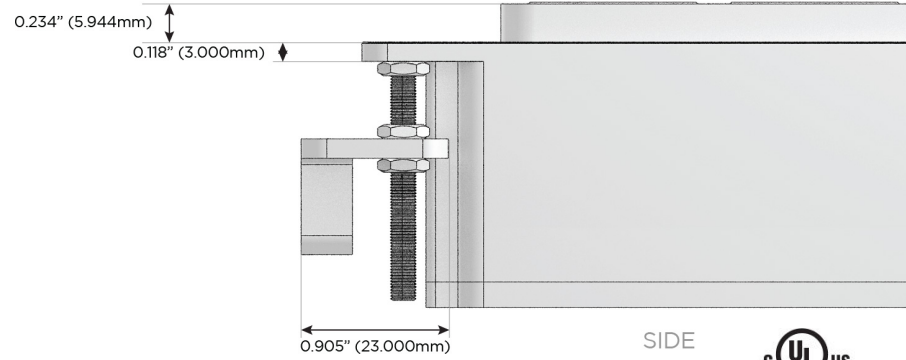

M-POWER-4T

AC POWER & DATA CONNECTIVITY SOLUTION

M-POWER-4TW-AAMM-CUAB

Specs:

Modules/Ports:

- A** Tamper Resistant AC Receptacle
- M** Double USB-A (Fast Charging Ports - 18W)

Distributed by

Mormax Company, Inc.