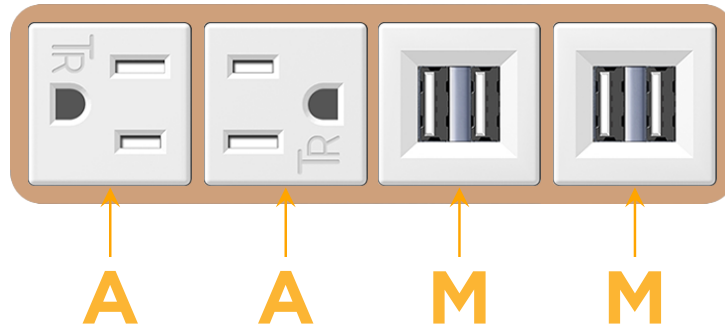

sales@mormax.com

mormax.com

Metro Light & Power's line of power & data solutions offers sophisticated design elements combined with greater ease of installation. Streamlined and low-profile, enhanced by side-exiting cords, our outlets advance the industry with their cutting edge look and feel. We believe flexibility is key, and we provide a variety of mounting options, including the ability to mount in limited spaces. Our outlets are available in many finishes and configurations, in addition to a custom color and finish capability for our clients.

Bezel Finish: **COPPER (ABS)**

Custom Finishes Available M-POWER-4TW-AAMM-CUAB

Features:

Module/Port Options:

- A** Tamper Resistant AC Receptacle
- E** USB-A & USB-C (20W)
- M** Double USB-A (Fast Charging Ports - 18W)
- H** HDMI
- 6** CAT 6
- 12** RJ 12
- X** Switched AC
- Y** 3-Way Switch (Low Voltage)
- V** USB-C (45W High Speed Charging Port)
- S** USB-C (25W High Speed Charging Port)
- R** Switched AC (Rocker Switch)
- D** Dimmer Switch

Plug:

Supplied with Low Profile Flat 45° Angle 120 VAC Plug

Optional Standard Straight 120 VAC Plug

Optional Straight 120 VAC Pass-through Plug

- CLEAN, COMPACT DESIGN
- STREAMLINED
- LOW PROFILE
- SIDE-EXITING CORDS
- PLUG & PLAY
- 6' AC CORD & PLUG (FLAT PLUG STANDARD)
- CUSTOMIZABLE CONFIGURATIONS AND FINISHES
- UL LISTED FOR MOUNTING IN FURNITURE
- 15A

M-POWER-4T

AC POWER & DATA CONNECTIVITY SOLUTION

M-POWER-4TW-AAMM-CUAB

Specs:

Modules/Ports:

- A** Tamper Resistant AC Receptacle
- M** Double USB-A (Fast Charging Ports - 18W)

Distributed by

Mormax Company, Inc.