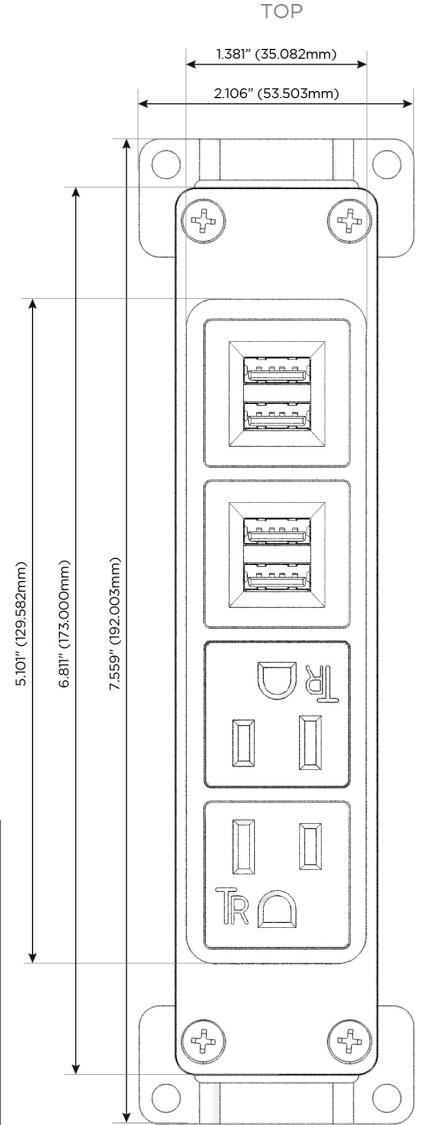

Bezel Finish: **CHROME (ABS)**

Custom Finishes Available M-POWER-4TW-AAMM-CRAB

Features:

Module/Port Options:

- A** Tamper Resistant AC Receptacle
- E** USB-A & USB-C (20W)
- M** Double USB-A (Fast Charging Ports - 18W)
- H** HDMI
- 6** CAT 6
- 12** RJ 12
- X** Switched AC
- Y** 3-Way Switch (Low Voltage)
- V** USB-C (45W High Speed Charging Port)
- S** USB-C (25W High Speed Charging Port)
- R** Switched AC (Rocker Switch)
- D** Dimmer Switch

Plug:

Supplied with Low Profile Flat 45° Angle 120 VAC Plug

Optional Standard Straight 120 VAC Plug

Optional Straight 120 VAC Pass-through Plug

- CLEAN, COMPACT DESIGN
- STREAMLINED
- LOW PROFILE
- SIDE-EXITING CORDS
- PLUG & PLAY
- 6' AC CORD & PLUG (FLAT PLUG STANDARD)
- CUSTOMIZABLE CONFIGURATIONS AND FINISHES
- UL LISTED FOR MOUNTING IN FURNITURE
- 15A

M-POWER-4T

AC POWER & DATA CONNECTIVITY SOLUTION

M-POWER-4TW-AAMM-CRAB

Specs:

Modules/Ports:

- A** Tamper Resistant AC Receptacle
- M** Double USB-A (Fast Charging Ports - 18W)

Distributed by

Mormax Company, Inc.