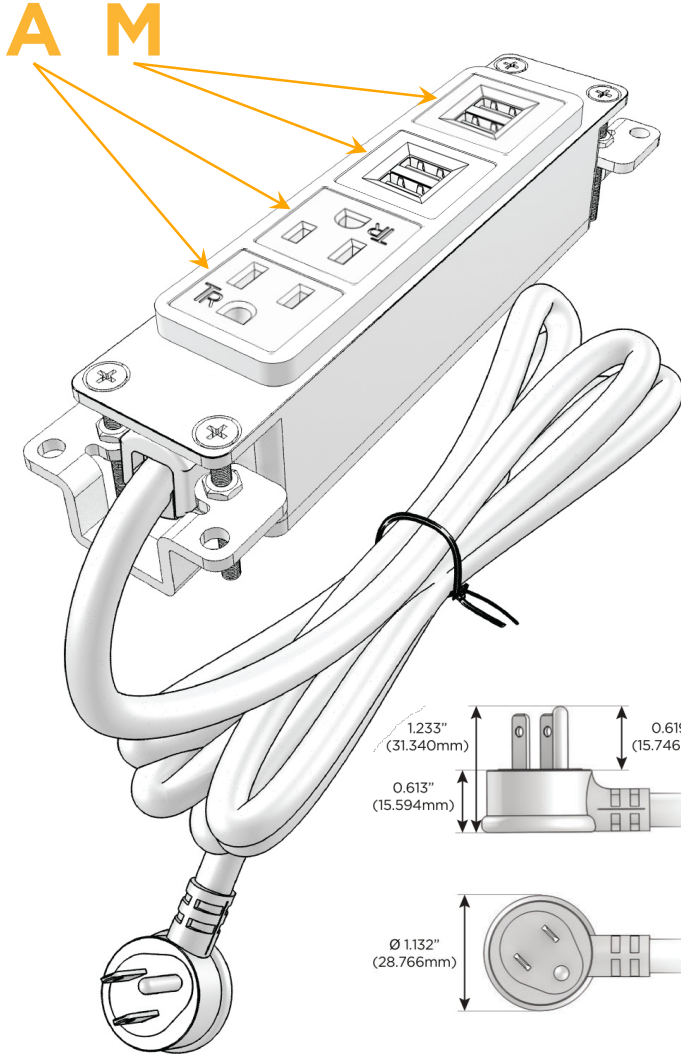

Bezel Finish: **CHROME (ABS)**

Custom Finishes Available M-POWER-4TW-AAMM-CRAB

Features:

Module/Port Options:

- A** Tamper Resistant AC Receptacle
- E** USB-A & USB-C (20W)
- M** Double USB-A (Fast Charging Ports - 18W)
- H** HDMI
- 6** CAT 6
- 12** RJ 12
- X** Switched AC
- Y** 3-Way Switch (Low Voltage)
- V** USB-C (45W High Speed Charging Port)
- S** USB-C (25W High Speed Charging Port)
- R** Switched AC (Rocker Switch)
- D** Dimmer Switch

Plug:

Supplied with Low Profile Flat 45° Angle 120 VAC Plug

Optional Standard Straight 120 VAC Plug

Optional Straight 120 VAC Pass-through Plug

- CLEAN, COMPACT DESIGN
- STREAMLINED
- LOW PROFILE
- SIDE-EXITING CORDS
- PLUG & PLAY
- 6' AC CORD & PLUG (FLAT PLUG STANDARD)
- CUSTOMIZABLE CONFIGURATIONS AND FINISHES
- UL LISTED FOR MOUNTING IN FURNITURE
- 15A

M-POWER-4T

AC POWER & DATA CONNECTIVITY SOLUTION

M-POWER-4TW-AAMM-CRAB

Specs:

Modules/Ports:

- A** Tamper Resistant AC Receptacle
- M** Double USB-A (Fast Charging Ports - 18W)

Distributed by

Mormax Company, Inc.