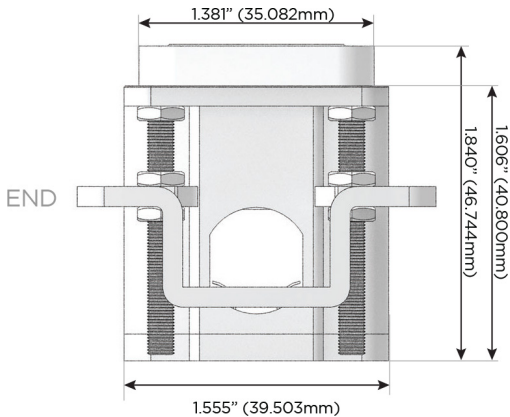

Plug:

Supplied with Low Profile Flat 45° Angle 120 VAC Plug

Optional Standard Straight 120 VAC Plug

Optional Straight 120 VAC Pass-through Plug

- CLEAN, COMPACT DESIGN
- STREAMLINED
- LOW PROFILE
- SIDE-EXITING CORDS
- PLUG & PLAY
- 6' AC CORD & PLUG (FLAT PLUG STANDARD)
- CUSTOMIZABLE CONFIGURATIONS AND FINISHES
- UL LISTED FOR MOUNTING IN FURNITURE
- 15A

M-POWER-4T

AC POWER & DATA CONNECTIVITY SOLUTION

M-POWER-4TW-AAMM-CRAB

Specs:

Modules/Ports:

- A** Tamper Resistant AC Receptacle
- M** Double USB-A (Fast Charging Ports - 18W)

Distributed by

Mormax Company, Inc.