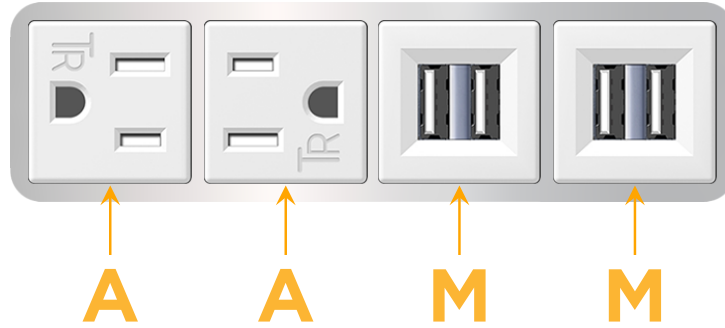

sales@mormax.com

mormax.com

Metro Light & Power's line of power & data solutions offers sophisticated design elements combined with greater ease of installation. Streamlined and low-profile, enhanced by side-exiting cords, our outlets advance the industry with their cutting edge look and feel. We believe flexibility is key, and we provide a variety of mounting options, including the ability to mount in limited spaces. Our outlets are available in many finishes and configurations, in addition to a custom color and finish capability for our clients.

Bezel Finish: **CHROME (ABS)**

Custom Finishes Available M-POWER-4TW-AAMM-CRAB

Features:

Module/Port Options:

- A** Tamper Resistant AC Receptacle
- E** USB-A & USB-C (20W)
- M** Double USB-A (Fast Charging Ports - 18W)
- H** HDMI
- 6** CAT 6
- 12** RJ 12
- X** Switched AC
- Y** 3-Way Switch (Low Voltage)
- V** USB-C (45W High Speed Charging Port)
- S** USB-C (25W High Speed Charging Port)
- R** Switched AC (Rocker Switch)
- D** Dimmer Switch

Plug:

Supplied with Low Profile Flat 45° Angle 120 VAC Plug

Optional Standard Straight 120 VAC Plug

Optional Straight 120 VAC Pass-through Plug

- CLEAN, COMPACT DESIGN
- STREAMLINED
- LOW PROFILE
- SIDE-EXITING CORDS
- PLUG & PLAY
- 6' AC CORD & PLUG (FLAT PLUG STANDARD)
- CUSTOMIZABLE CONFIGURATIONS AND FINISHES
- UL LISTED FOR MOUNTING IN FURNITURE
- 15A

M-POWER-4T

AC POWER & DATA CONNECTIVITY SOLUTION

M-POWER-4TW-AAMM-CRAB

Specs:

Modules/Ports:

- A** Tamper Resistant AC Receptacle
- M** Double USB-A (Fast Charging Ports - 18W)

Distributed by

Mormax Company, Inc.