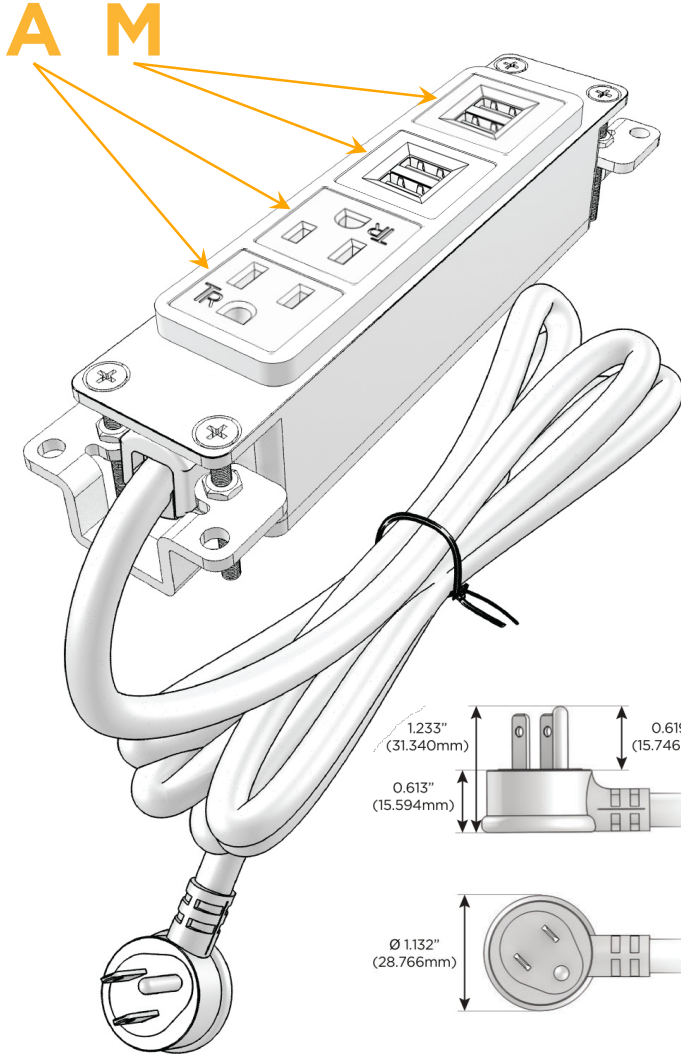

Bezel Finish: **CHAMPAGNE (ABS)**

Custom Finishes Available M-POWER-4TW-AAMM-CHAB

Features:

Module/Port Options:

- A** Tamper Resistant AC Receptacle
- E** USB-A & USB-C (20W)
- M** Double USB-A (Fast Charging Ports - 18W)
- H** HDMI
- 6** CAT 6
- 12** RJ 12
- X** Switched AC
- Y** 3-Way Switch (Low Voltage)
- V** USB-C (45W High Speed Charging Port)
- S** USB-C (25W High Speed Charging Port)
- R** Switched AC (Rocker Switch)
- D** Dimmer Switch

Plug:

Supplied with Low Profile Flat 45° Angle 120 VAC Plug

Optional Standard Straight 120 VAC Plug

Optional Straight 120 VAC Pass-through Plug

- CLEAN, COMPACT DESIGN
- STREAMLINED
- LOW PROFILE
- SIDE-EXITING CORDS
- PLUG & PLAY
- 6' AC CORD & PLUG (FLAT PLUG STANDARD)
- CUSTOMIZABLE CONFIGURATIONS AND FINISHES
- UL LISTED FOR MOUNTING IN FURNITURE
- 15A

M-POWER-4T

AC POWER & DATA CONNECTIVITY SOLUTION

M-POWER-4TW-AAMM-CHAB

Specs:

Modules/Ports:

- A** Tamper Resistant AC Receptacle
- M** Double USB-A (Fast Charging Ports - 18W)

Distributed by

Mormax Company, Inc.