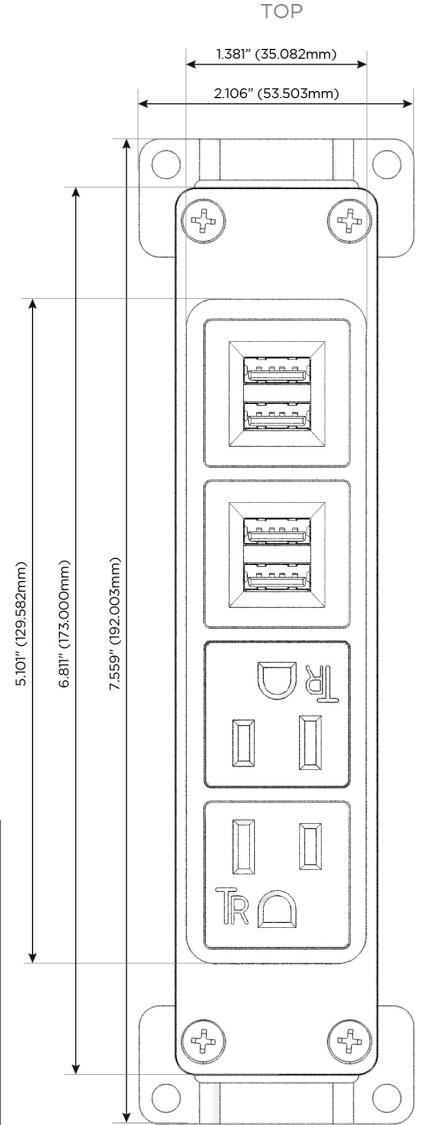

Bezel Finish: **CHAMPAGNE (ABS)**

Custom Finishes Available M-POWER-4TW-AAMM-CHAB

Features:

Module/Port Options:

- A** Tamper Resistant AC Receptacle
- E** USB-A & USB-C (20W)
- M** Double USB-A (Fast Charging Ports - 18W)
- H** HDMI
- 6** CAT 6
- 12** RJ 12
- X** Switched AC
- Y** 3-Way Switch (Low Voltage)
- V** USB-C (45W High Speed Charging Port)
- S** USB-C (25W High Speed Charging Port)
- R** Switched AC (Rocker Switch)
- D** Dimmer Switch

Plug:

Supplied with Low Profile Flat 45° Angle 120 VAC Plug

Optional Standard Straight 120 VAC Plug

Optional Straight 120 VAC Pass-through Plug

- CLEAN, COMPACT DESIGN
- STREAMLINED
- LOW PROFILE
- SIDE-EXITING CORDS
- PLUG & PLAY
- 6' AC CORD & PLUG (FLAT PLUG STANDARD)
- CUSTOMIZABLE CONFIGURATIONS AND FINISHES
- UL LISTED FOR MOUNTING IN FURNITURE
- 15A

M-POWER-4T

AC POWER & DATA CONNECTIVITY SOLUTION

M-POWER-4TW-AAMM-CHAB

Specs:

Modules/Ports:

- A** Tamper Resistant AC Receptacle
- M** Double USB-A (Fast Charging Ports - 18W)

Distributed by

Mormax Company, Inc.