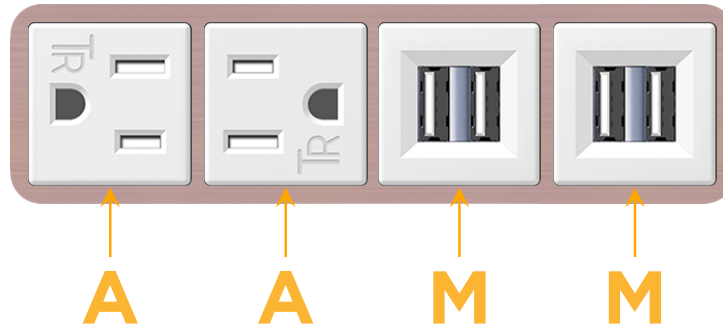

sales@mormax.com

mormax.com

Metro Light & Power's line of power & data solutions offers sophisticated design elements combined with greater ease of installation. Streamlined and low-profile, enhanced by side-exiting cords, our outlets advance the industry with their cutting edge look and feel. We believe flexibility is key, and we provide a variety of mounting options, including the ability to mount in limited spaces. Our outlets are available in many finishes and configurations, in addition to a custom color and finish capability for our clients.

Bezel Finish: **CHAMPAGNE (ABS)**

Custom Finishes Available M-POWER-4TW-AAMM-CHAB

Features:

Module/Port Options:

- A** Tamper Resistant AC Receptacle
- E** USB-A & USB-C (20W)
- M** Double USB-A (Fast Charging Ports - 18W)
- H** HDMI
- 6** CAT 6
- 12** RJ 12
- X** Switched AC
- Y** 3-Way Switch (Low Voltage)
- V** USB-C (45W High Speed Charging Port)
- S** USB-C (25W High Speed Charging Port)
- R** Switched AC (Rocker Switch)
- D** Dimmer Switch

Plug:

Supplied with Low Profile Flat 45° Angle 120 VAC Plug

Optional Standard Straight 120 VAC Plug

Optional Straight 120 VAC Pass-through Plug

- CLEAN, COMPACT DESIGN
- STREAMLINED
- LOW PROFILE
- SIDE-EXITING CORDS
- PLUG & PLAY
- 6' AC CORD & PLUG (FLAT PLUG STANDARD)
- CUSTOMIZABLE CONFIGURATIONS AND FINISHES
- UL LISTED FOR MOUNTING IN FURNITURE
- 15A

M-POWER-4T

AC POWER & DATA CONNECTIVITY SOLUTION

M-POWER-4TW-AAMM-CHAB

Specs:

Modules/Ports:

- A** Tamper Resistant AC Receptacle
- M** Double USB-A (Fast Charging Ports - 18W)

Distributed by

Mormax Company, Inc.