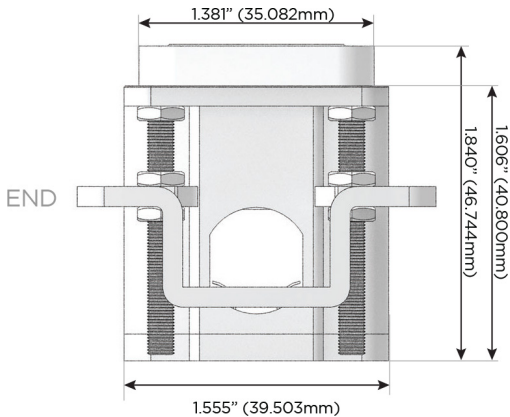

Plug:

Supplied with Low Profile Flat 45° Angle 120 VAC Plug

Optional Standard Straight 120 VAC Plug

Optional Straight 120 VAC Pass-through Plug

- CLEAN, COMPACT DESIGN
- STREAMLINED
- LOW PROFILE
- SIDE-EXITING CORDS
- PLUG & PLAY
- 6' AC CORD & PLUG (FLAT PLUG STANDARD)
- CUSTOMIZABLE CONFIGURATIONS AND FINISHES
- UL LISTED FOR MOUNTING IN FURNITURE
- 15A

M-POWER-4T

AC POWER & DATA CONNECTIVITY SOLUTION

M-POWER-4TW-AAMM-CHAB

Specs:

Modules/Ports:

- A** Tamper Resistant AC Receptacle
- M** Double USB-A (Fast Charging Ports - 18W)

Distributed by

Mormax Company, Inc.