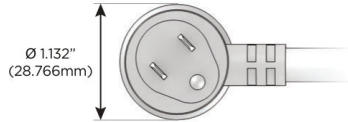

### Plug:

Supplied with Low Profile Flat 45° Angle 120 VAC Plug

Optional Standard Straight 120 VAC Plug

Optional Straight 120 VAC Pass-through Plug

- CLEAN, COMPACT DESIGN
- STREAMLINED
- LOW PROFILE
- SIDE-EXITING CORDS
- PLUG & PLAY
- 6' AC CORD & PLUG (FLAT PLUG STANDARD)
- CUSTOMIZABLE CONFIGURATIONS AND FINISHES
- UL LISTED FOR MOUNTING IN FURNITURE
- 15A

# M-POWER-4T

AC POWER & DATA CONNECTIVITY SOLUTION

M-POWER-4TW-AAMM-BZB

Specs:

**Modules/Ports:**

- A** Tamper Resistant AC Receptacle
- M** Double USB-A (Fast Charging Ports - 18W)

Distributed by

Mormax Company, Inc.