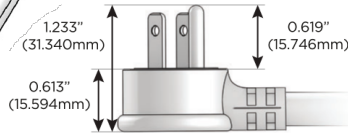

### Plug:

Supplied with Low Profile Flat 45° Angle 120 VAC Plug

Optional Standard Straight 120 VAC Plug

Optional Straight 120 VAC Pass-through Plug

- CLEAN, COMPACT DESIGN
- STREAMLINED
- LOW PROFILE
- SIDE-EXITING CORDS
- PLUG & PLAY
- 6' AC CORD & PLUG (FLAT PLUG STANDARD)
- CUSTOMIZABLE CONFIGURATIONS AND FINISHES
- UL LISTED FOR MOUNTING IN FURNITURE
- 15A

# M-POWER-4T

AC POWER & DATA CONNECTIVITY SOLUTION

M-POWER-4TW-AAMM-BZB

Specs:

**Modules/Ports:**

- A** Tamper Resistant AC Receptacle
- M** Double USB-A (Fast Charging Ports - 18W)

Distributed by

Mormax Company, Inc.