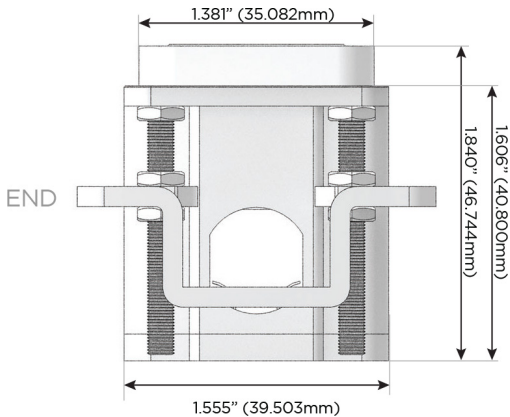

### Plug:

Supplied with Low Profile Flat 45° Angle 120 VAC Plug

Optional Standard Straight 120 VAC Plug

Optional Straight 120 VAC Pass-through Plug

- CLEAN, COMPACT DESIGN
- STREAMLINED
- LOW PROFILE
- SIDE-EXITING CORDS
- PLUG & PLAY
- 6' AC CORD & PLUG (FLAT PLUG STANDARD)
- CUSTOMIZABLE CONFIGURATIONS AND FINISHES
- UL LISTED FOR MOUNTING IN FURNITURE
- 15A

# M-POWER-4T

AC POWER & DATA CONNECTIVITY SOLUTION

M-POWER-4TW-AAMM-BZB

Specs:

**Modules/Ports:**

- A** Tamper Resistant AC Receptacle
- M** Double USB-A (Fast Charging Ports - 18W)

Distributed by

Mormax Company, Inc.