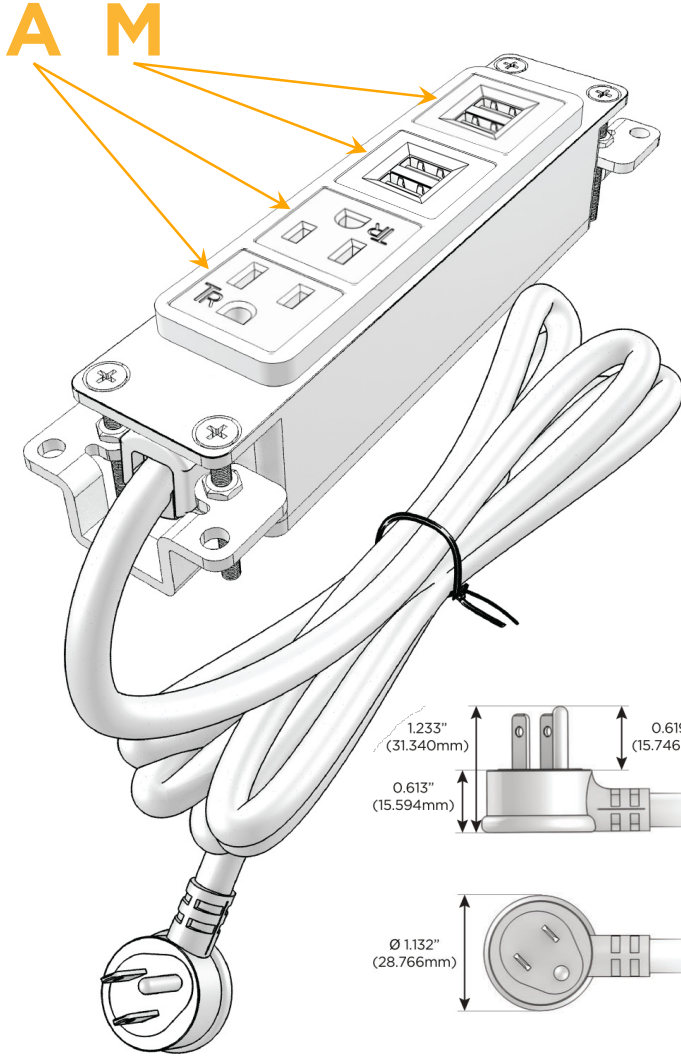

### Module/Port Options:

- A** Tamper Resistant AC Receptacle
- E** USB-A & USB-C (20W)
- M** Double USB-A (Fast Charging Ports - 18W)
- H** HDMI
- 6** CAT 6
- 12** RJ 12
- X** Switched AC
- Y** 3-Way Switch (Low Voltage)
- V** USB-C (45W High Speed Charging Port)
- S** USB-C (25W High Speed Charging Port)
- R** Switched AC (Rocker Switch)
- D** Dimmer Switch

### Plug:

Supplied with Low Profile Flat 45° Angle 120 VAC Plug

Optional Standard Straight 120 VAC Plug

Optional Straight 120 VAC Pass-through Plug

- CLEAN, COMPACT DESIGN
- STREAMLINED
- LOW PROFILE
- SIDE-EXITING CORDS
- PLUG & PLAY
- 6' AC CORD & PLUG (FLAT PLUG STANDARD)
- CUSTOMIZABLE CONFIGURATIONS AND FINISHES
- UL LISTED FOR MOUNTING IN FURNITURE
- 15A

# M-POWER-4T

AC POWER & DATA CONNECTIVITY SOLUTION

M-POWER-4TW-AAMM-BZB

Specs:

**Modules/Ports:**

- A** Tamper Resistant AC Receptacle
- M** Double USB-A (Fast Charging Ports - 18W)

Distributed by

Mormax Company, Inc.