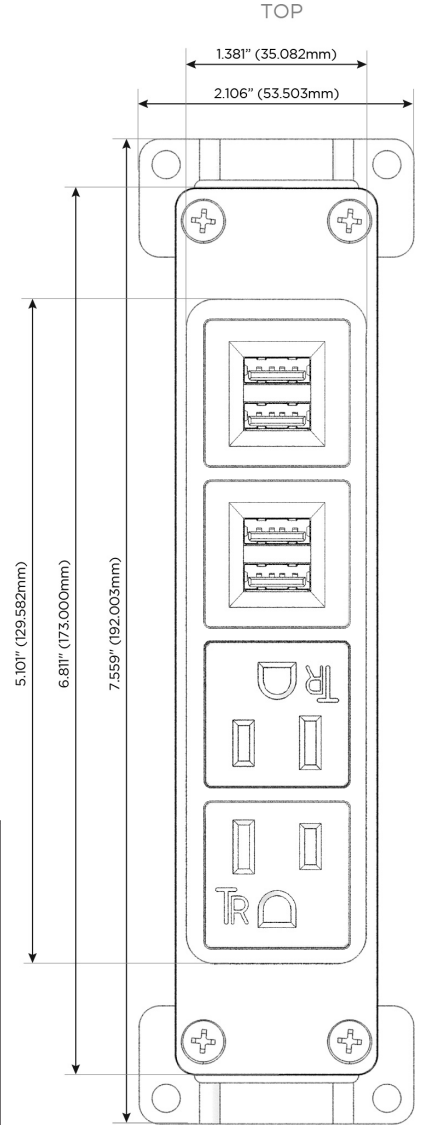

### Module/Port Options:

- A** Tamper Resistant AC Receptacle
- E** USB-A & USB-C (20W)
- M** Double USB-A (Fast Charging Ports - 18W)
- H** HDMI
- 6** CAT 6
- 12** RJ 12
- X** Switched AC
- Y** 3-Way Switch (Low Voltage)
- V** USB-C (45W High Speed Charging Port)
- S** USB-C (25W High Speed Charging Port)
- R** Switched AC (Rocker Switch)
- D** Dimmer Switch

### Plug:

Supplied with Low Profile Flat 45° Angle 120 VAC Plug

Optional Standard Straight 120 VAC Plug

Optional Straight 120 VAC Pass-through Plug

- CLEAN, COMPACT DESIGN
- STREAMLINED
- LOW PROFILE
- SIDE-EXITING CORDS
- PLUG & PLAY
- 6' AC CORD & PLUG (FLAT PLUG STANDARD)
- CUSTOMIZABLE CONFIGURATIONS AND FINISHES
- UL LISTED FOR MOUNTING IN FURNITURE
- 15A

# M-POWER-4T

AC POWER & DATA CONNECTIVITY SOLUTION

M-POWER-4TW-AAMM-BZB

Specs:

**Modules/Ports:**

- A** Tamper Resistant AC Receptacle
- M** Double USB-A (Fast Charging Ports - 18W)

Distributed by

Mormax Company, Inc.