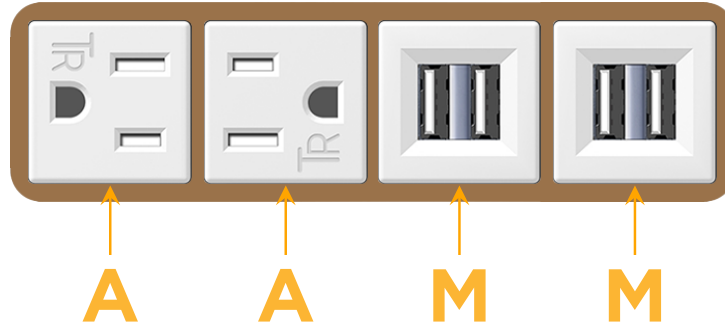

M-POWER-4T

AC POWER & DATA CONNECTIVITY SOLUTION

M-POWER-4TW-AAMM-BZB

Distributed by

Mormax Company, Inc.

8 Westchester Plaza

Elmsford, NY 10523

914-699-0101

sales@mormax.com

mormax.com

Metro Light & Power's line of power & data solutions offers sophisticated design elements combined with greater ease of installation. Streamlined and low-profile, enhanced by side-exiting cords, our outlets advance the industry with their cutting edge look and feel. We believe flexibility is key, and we provide a variety of mounting options, including the ability to mount in limited spaces. Our outlets are available in many finishes and configurations, in addition to a custom color and finish capability for our clients.

Bezel Finish: **SOLID BRONZE**

Custom Finishes Available M-POWER-4TW-AAMM-BZB

Features:

Module/Port Options:

- **A** Tamper Resistant AC Receptacle
- **E** USB-A & USB-C (20W)
- **M** Double USB-A (Fast Charging Ports - 18W)
- **H** HDMI
- **6** CAT 6
- **12** RJ 12
- **X** Switched AC
- **Y** 3-Way Switch (Low Voltage)
- **V** USB-C (45W High Speed Charging Port)
- **S** USB-C (25W High Speed Charging Port)
- **R** Switched AC (Rocker Switch)
- **D** Dimmer Switch

Plug:

Supplied with Low Profile Flat 45° Angle 120 VAC Plug

Optional Standard Straight 120 VAC Plug

Optional Straight 120 VAC Pass-through Plug

- CLEAN, COMPACT DESIGN
- STREAMLINED
- LOW PROFILE
- SIDE-EXITING CORDS
- PLUG & PLAY
- 6' AC CORD & PLUG (FLAT PLUG STANDARD)
- CUSTOMIZABLE CONFIGURATIONS AND FINISHES
- UL LISTED FOR MOUNTING IN FURNITURE
- 15A