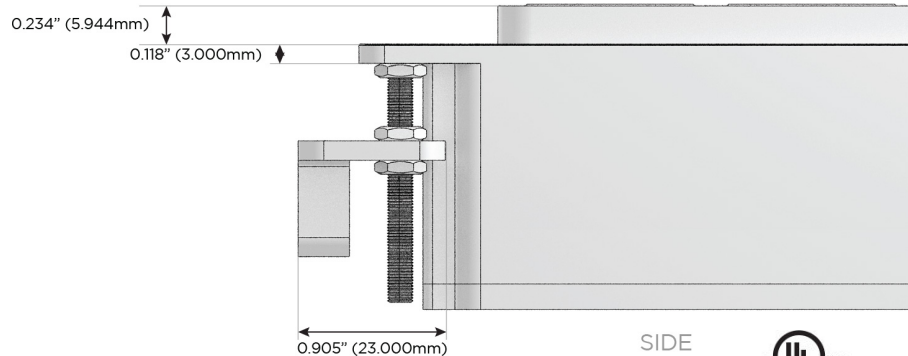

### Plug:

Supplied with Low Profile Flat 45° Angle 120 VAC Plug

Optional Standard Straight 120 VAC Plug

Optional Straight 120 VAC Pass-through Plug

- CLEAN, COMPACT DESIGN
- STREAMLINED
- LOW PROFILE
- SIDE-EXITING CORDS
- PLUG & PLAY
- 6' AC CORD & PLUG (FLAT PLUG STANDARD)
- CUSTOMIZABLE CONFIGURATIONS AND FINISHES
- UL LISTED FOR MOUNTING IN FURNITURE
- 15A

# M-POWER-4T

AC POWER & DATA CONNECTIVITY SOLUTION

M-POWER-4TW-AAMM-BZB

Specs:

**Modules/Ports:**

- A** Tamper Resistant AC Receptacle
- M** Double USB-A (Fast Charging Ports - 18W)

Distributed by

Mormax Company, Inc.