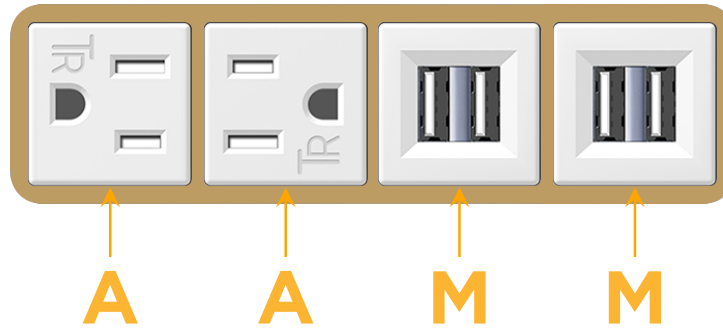

sales@mormax.com

mormax.com

Metro Light & Power's line of power & data solutions offers sophisticated design elements combined with greater ease of installation. Streamlined and low-profile, enhanced by side-exiting cords, our outlets advance the industry with their cutting edge look and feel. We believe flexibility is key, and we provide a variety of mounting options, including the ability to mount in limited spaces. Our outlets are available in many finishes and configurations, in addition to a custom color and finish capability for our clients.

Bezel Finish: **STANDARD BRONZE (ABS)**

Custom Finishes Available M-POWER-4TW-AAMM-BZAB

Features:

Module/Port Options:

- A** Tamper Resistant AC Receptacle
- E** USB-A & USB-C (20W)
- M** Double USB-A (Fast Charging Ports - 18W)
- H** HDMI
- 6** CAT 6
- 12** RJ 12
- X** Switched AC
- Y** 3-Way Switch (Low Voltage)
- V** USB-C (45W High Speed Charging Port)
- S** USB-C (25W High Speed Charging Port)
- R** Switched AC (Rocker Switch)
- D** Dimmer Switch

Plug:

Supplied with Low Profile Flat 45° Angle 120 VAC Plug

Optional Standard Straight 120 VAC Plug

Optional Straight 120 VAC Pass-through Plug

- CLEAN, COMPACT DESIGN
- STREAMLINED
- LOW PROFILE
- SIDE-EXITING CORDS
- PLUG & PLAY
- 6' AC CORD & PLUG (FLAT PLUG STANDARD)
- CUSTOMIZABLE CONFIGURATIONS AND FINISHES
- UL LISTED FOR MOUNTING IN FURNITURE
- 15A

M-POWER-4T

AC POWER & DATA CONNECTIVITY SOLUTION

M-POWER-4TW-AAMM-BZAB

Specs:

Modules/Ports:

- A** Tamper Resistant AC Receptacle
- M** Double USB-A (Fast Charging Ports - 18W)

Distributed by

Mormax Company, Inc.