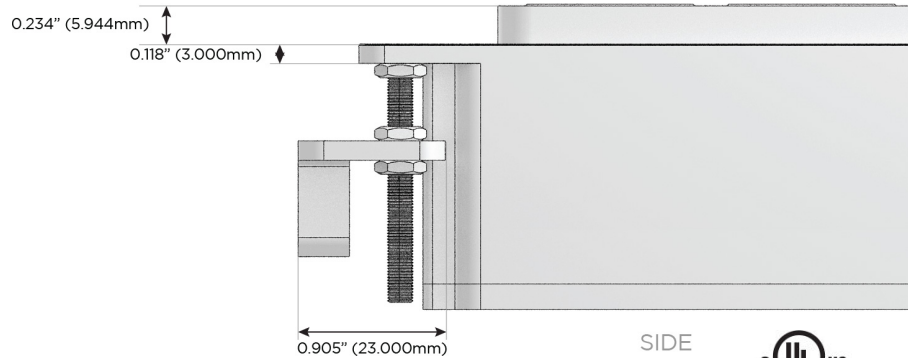

M-POWER-4T

AC POWER & DATA CONNECTIVITY SOLUTION

M-POWER-4TW-AAMM-BZ5AB

Specs:

Modules/Ports:

- **A** Tamper Resistant AC Receptacle
- **M** Double USB-A (Fast Charging Ports - 18W)

Distributed by

Mormax Company, Inc.

8 Westchester Plaza

Elmsford, NY 10523

914-699-0101

sales@mormax.com

mormax.com