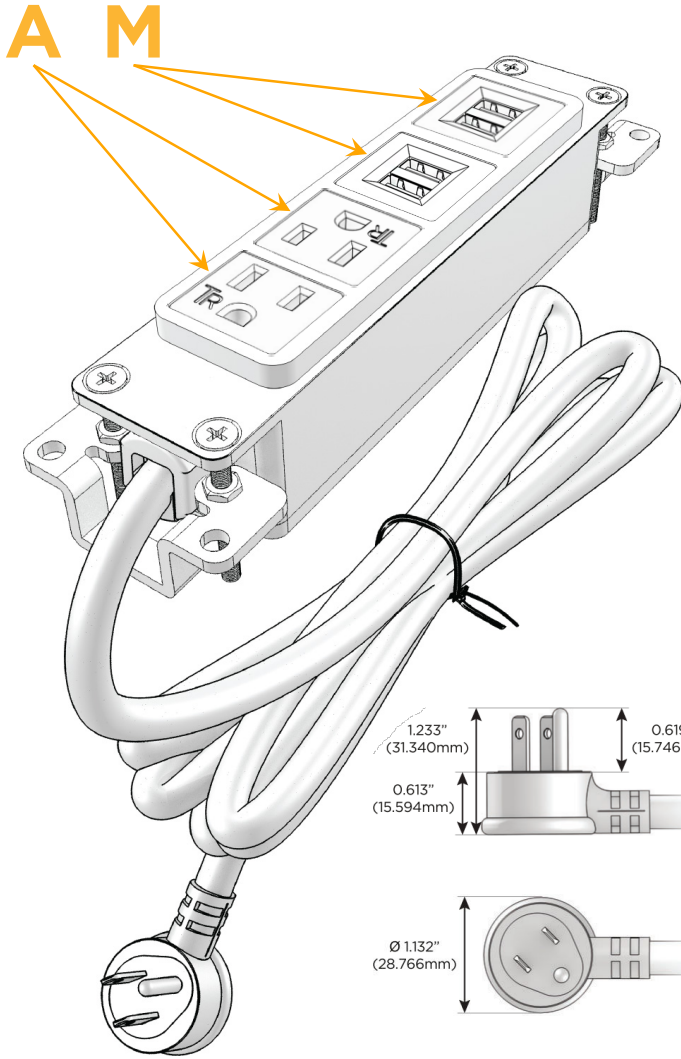

### Module/Port Options:

- A** Tamper Resistant AC Receptacle
- E** USB-A & USB-C (20W)
- M** Double USB-A (Fast Charging Ports - 18W)
- H** HDMI
- 6** CAT 6
- 12** RJ 12
- X** Switched AC
- Y** 3-Way Switch (Low Voltage)
- V** USB-C (45W High Speed Charging Port)
- S** USB-C (25W High Speed Charging Port)
- R** Switched AC (Rocker Switch)
- D** Dimmer Switch

### Plug:

Supplied with Low Profile Flat 45° Angle 120 VAC Plug

Optional Standard Straight 120 VAC Plug

Optional Straight 120 VAC Pass-through Plug

- CLEAN, COMPACT DESIGN
- STREAMLINED
- LOW PROFILE
- SIDE-EXITING CORDS
- PLUG & PLAY
- 6' AC CORD & PLUG (FLAT PLUG STANDARD)
- CUSTOMIZABLE CONFIGURATIONS AND FINISHES
- UL LISTED FOR MOUNTING IN FURNITURE
- 15A

## AC POWER & DATA CONNECTIVITY SOLUTION

M-POWER-4TW-AAMM-BZ5AB

Specs:

### Modules/Ports:

- A** Tamper Resistant AC Receptacle
- M** Double USB-A (Fast Charging Ports - 18W)

Distributed by

Mormax Company, Inc.

8 Westchester Plaza

Elmsford, NY 10523

914-699-0101

sales@mormax.com