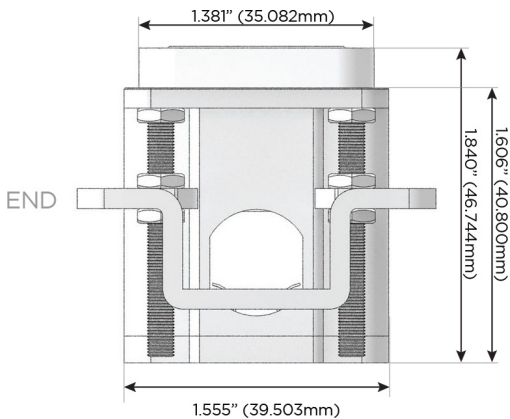

M-POWER-4T

AC POWER & DATA CONNECTIVITY SOLUTION

M-POWER-4TW-AAMM-BZ5AB

Specs:

Modules/Ports:

- **A** Tamper Resistant AC Receptacle
- **M** Double USB-A (Fast Charging Ports - 18W)

Distributed by

Mormax Company, Inc.

8 Westchester Plaza

Elmsford, NY 10523

914-699-0101

sales@mormax.com

mormax.com