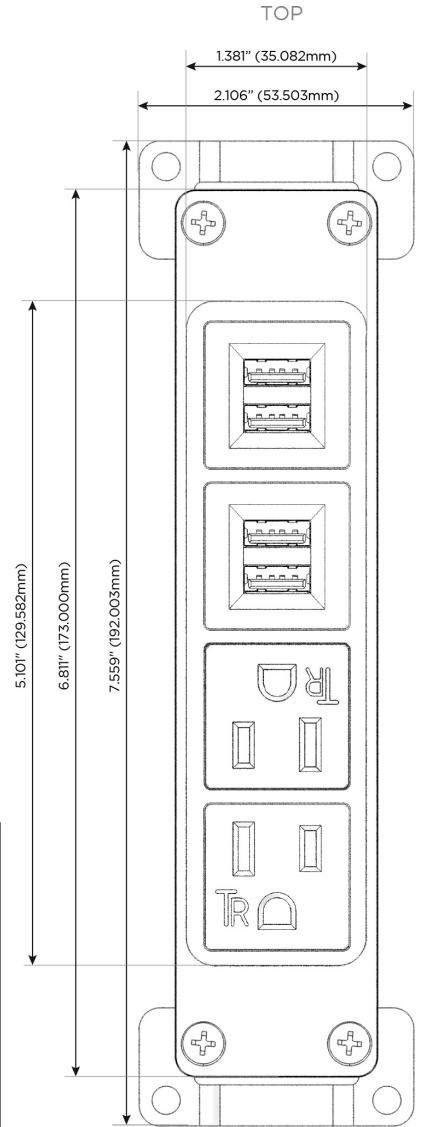

M-POWER-4T

AC POWER & DATA CONNECTIVITY SOLUTION

M-POWER-4TW-AAMM-BZ5AB

Specs:

Modules/Ports:

- **A** Tamper Resistant AC Receptacle
- **M** Double USB-A (Fast Charging Ports - 18W)

Distributed by

Mormax Company, Inc.

8 Westchester Plaza

Elmsford, NY 10523

914-699-0101

sales@mormax.com

mormax.com