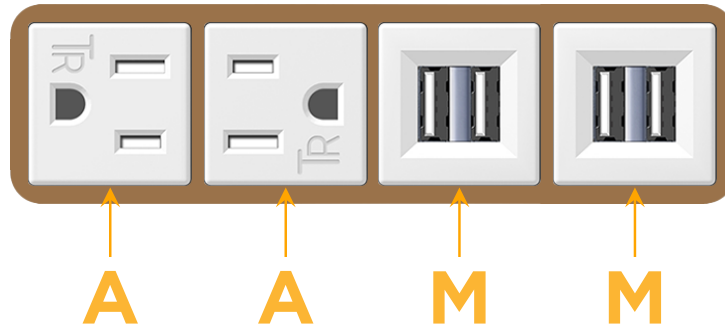

M-POWER-4T

AC POWER & DATA CONNECTIVITY SOLUTION

M-POWER-4TW-AAMM-BZ5AB

Distributed by

Mormax Company, Inc.

8 Westchester Plaza

Elmsford, NY 10523

914-699-0101

sales@mormax.com

mormax.com

Metro Light & Power's line of power & data solutions offers sophisticated design elements combined with greater ease of installation. Streamlined and low-profile, enhanced by side-exiting cords, our outlets advance the industry with their cutting edge look and feel. We believe flexibility is key, and we provide a variety of mounting options, including the ability to mount in limited spaces. Our outlets are available in many finishes and configurations, in addition to a custom color and finish capability for our clients.

Bezel Finish: **ARCHITECTURAL BRONZE (ABS)**

Custom Finishes Available M-POWER-4TW-AAMM-BZ5AB

Features:

Module/Port Options:

- **A** Tamper Resistant AC Receptacle
- **E** USB-A & USB-C (20W)
- **M** Double USB-A (Fast Charging Ports - 18W)
- **H** HDMI
- **6** CAT 6
- **12** RJ 12
- **X** Switched AC
- **Y** 3-Way Switch (Low Voltage)
- **V** USB-C (45W High Speed Charging Port)
- **S** USB-C (25W High Speed Charging Port)
- **R** Switched AC (Rocker Switch)
- **D** Dimmer Switch

Plug:

Supplied with Low Profile Flat 45° Angle 120 VAC Plug

Optional Standard Straight 120 VAC Plug

Optional Straight 120 VAC Pass-through Plug

- CLEAN, COMPACT DESIGN
- STREAMLINED
- LOW PROFILE
- SIDE-EXITING CORDS
- PLUG & PLAY
- 6' AC CORD & PLUG (FLAT PLUG STANDARD)
- CUSTOMIZABLE CONFIGURATIONS AND FINISHES
- UL LISTED FOR MOUNTING IN FURNITURE
- 15A