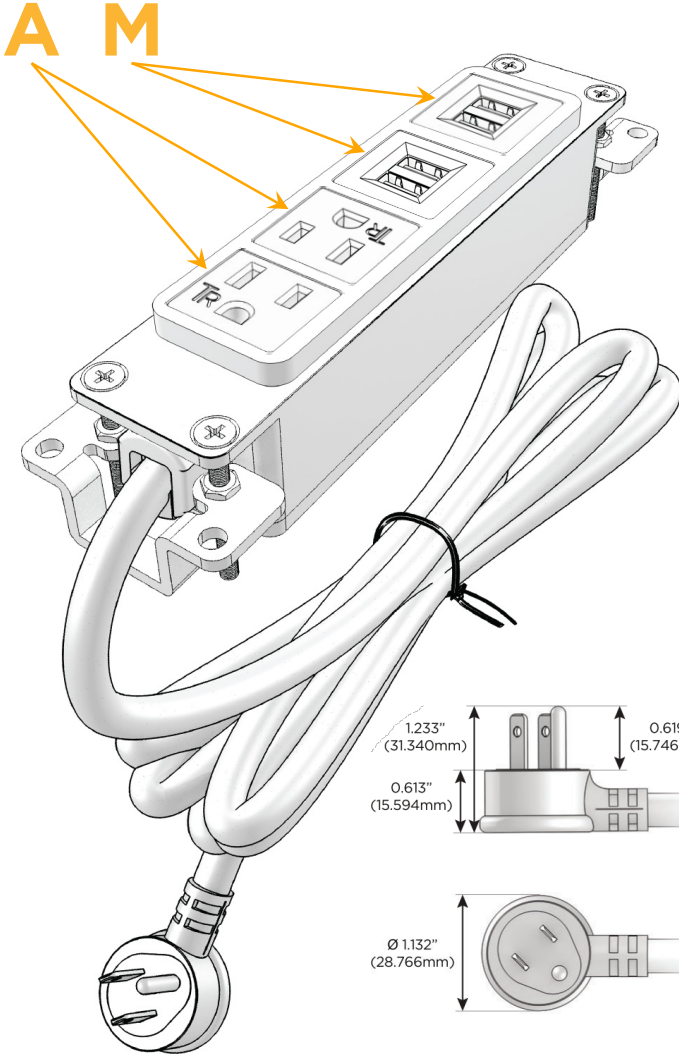

Bezel Finish: **ANTIQUED ARCHITECTURAL BRONZE (ABS)**

Custom Finishes Available M-POWER-4TW-AAMM-BZ5AAB

Features:

Module/Port Options:

- A** Tamper Resistant AC Receptacle
- E** USB-A & USB-C (20W)
- M** Double USB-A (Fast Charging Ports - 18W)
- H** HDMI
- 6** CAT 6
- 12** RJ 12
- X** Switched AC
- Y** 3-Way Switch (Low Voltage)
- V** USB-C (45W High Speed Charging Port)
- S** USB-C (25W High Speed Charging Port)
- R** Switched AC (Rocker Switch)
- D** Dimmer Switch

Plug:

Supplied with Low Profile Flat 45° Angle 120 VAC Plug

Optional Standard Straight 120 VAC Plug

Optional Straight 120 VAC Pass-through Plug

- CLEAN, COMPACT DESIGN
- STREAMLINED
- LOW PROFILE
- SIDE-EXITING CORDS
- PLUG & PLAY
- 6' AC CORD & PLUG (FLAT PLUG STANDARD)
- CUSTOMIZABLE CONFIGURATIONS AND FINISHES
- UL LISTED FOR MOUNTING IN FURNITURE
- 15A

M-POWER-4T

AC POWER & DATA CONNECTIVITY SOLUTION

M-POWER-4TW-AAMM-BZ5AAB

Specs:

Modules/Ports:

- A** Tamper Resistant AC Receptacle
- M** Double USB-A (Fast Charging Ports - 18W)

Distributed by

Mormax Company, Inc.