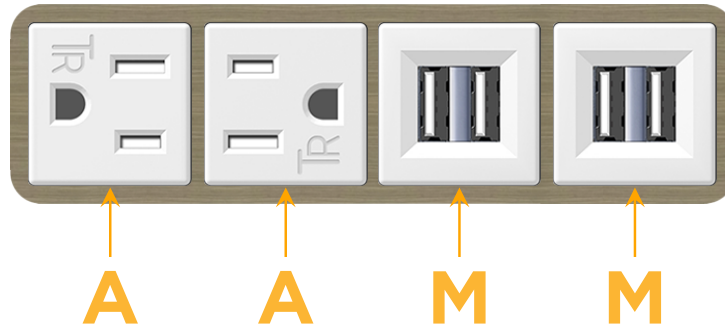

Bezel Finish: **ANTIQUED ARCHITECTURAL BRONZE (ABS)**

Custom Finishes Available M-POWER-4TW-AAMM-BZ5AAB

Features:

Module/Port Options:

- A** Tamper Resistant AC Receptacle
- E** USB-A & USB-C (20W)
- M** Double USB-A (Fast Charging Ports - 18W)
- H** HDMI
- 6** CAT 6
- 12** RJ 12
- X** Switched AC
- Y** 3-Way Switch (Low Voltage)
- V** USB-C (45W High Speed Charging Port)
- S** USB-C (25W High Speed Charging Port)
- R** Switched AC (Rocker Switch)
- D** Dimmer Switch

Plug:

Supplied with Low Profile Flat 45° Angle 120 VAC Plug

Optional Standard Straight 120 VAC Plug

Optional Straight 120 VAC Pass-through Plug

- CLEAN, COMPACT DESIGN
- STREAMLINED
- LOW PROFILE
- SIDE-EXITING CORDS
- PLUG & PLAY
- 6' AC CORD & PLUG (FLAT PLUG STANDARD)
- CUSTOMIZABLE CONFIGURATIONS AND FINISHES
- UL LISTED FOR MOUNTING IN FURNITURE
- 15A

M-POWER-4T

AC POWER & DATA CONNECTIVITY SOLUTION

M-POWER-4TW-AAMM-BZ5AAB

Specs:

Modules/Ports:

- A** Tamper Resistant AC Receptacle
- M** Double USB-A (Fast Charging Ports - 18W)

Distributed by

Mormax Company, Inc.