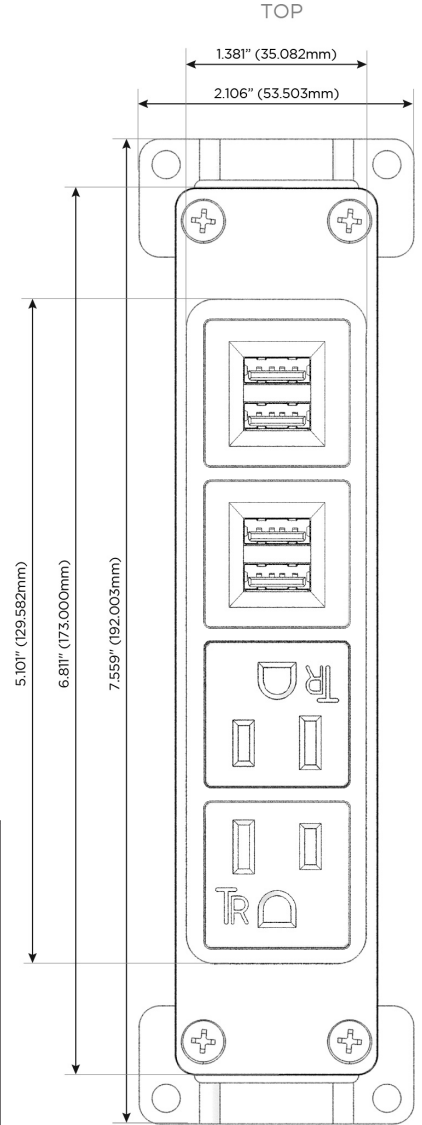

Bezel Finish: **ANTIQUED ARCHITECTURAL BRONZE (ABS)**

Custom Finishes Available M-POWER-4TW-AAMM-BZ5AAB

Features:

Module/Port Options:

- A** Tamper Resistant AC Receptacle
- E** USB-A & USB-C (20W)
- M** Double USB-A (Fast Charging Ports - 18W)
- H** HDMI
- 6** CAT 6
- 12** RJ 12
- X** Switched AC
- Y** 3-Way Switch (Low Voltage)
- V** USB-C (45W High Speed Charging Port)
- S** USB-C (25W High Speed Charging Port)
- R** Switched AC (Rocker Switch)
- D** Dimmer Switch

Plug:

Supplied with Low Profile Flat 45° Angle 120 VAC Plug

Optional Standard Straight 120 VAC Plug

Optional Straight 120 VAC Pass-through Plug

- CLEAN, COMPACT DESIGN
- STREAMLINED
- LOW PROFILE
- SIDE-EXITING CORDS
- PLUG & PLAY
- 6' AC CORD & PLUG (FLAT PLUG STANDARD)
- CUSTOMIZABLE CONFIGURATIONS AND FINISHES
- UL LISTED FOR MOUNTING IN FURNITURE
- 15A

M-POWER-4T

AC POWER & DATA CONNECTIVITY SOLUTION

M-POWER-4TW-AAMM-BZ5AAB

Specs:

Modules/Ports:

- A** Tamper Resistant AC Receptacle
- M** Double USB-A (Fast Charging Ports - 18W)

Distributed by

Mormax Company, Inc.