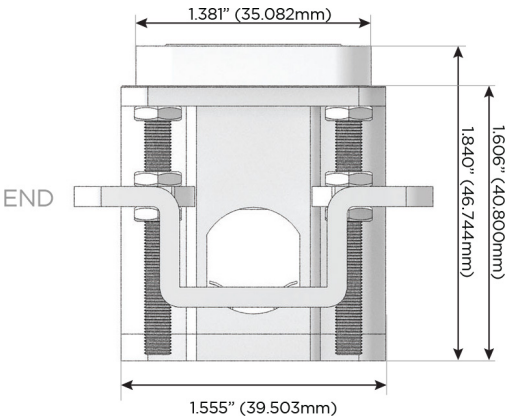

Plug:

Supplied with Low Profile Flat 45° Angle 120 VAC Plug

Optional Standard Straight 120 VAC Plug

Optional Straight 120 VAC Pass-through Plug

- CLEAN, COMPACT DESIGN
- STREAMLINED
- LOW PROFILE
- SIDE-EXITING CORDS
- PLUG & PLAY
- 6' AC CORD & PLUG (FLAT PLUG STANDARD)
- CUSTOMIZABLE CONFIGURATIONS AND FINISHES
- UL LISTED FOR MOUNTING IN FURNITURE
- 15A

M-POWER-4T

AC POWER & DATA CONNECTIVITY SOLUTION

M-POWER-4TW-AAMM-BZ5AAB

Specs:

Modules/Ports:

- A** Tamper Resistant AC Receptacle
- M** Double USB-A (Fast Charging Ports - 18W)

Distributed by

Mormax Company, Inc.