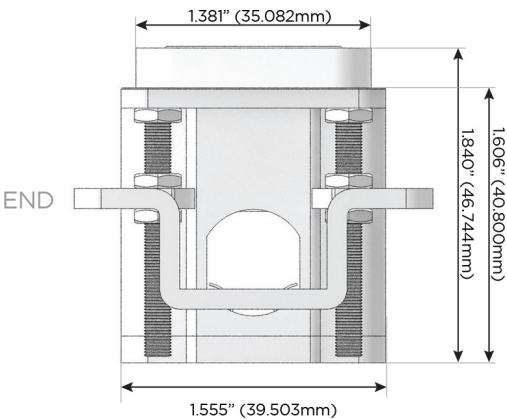

Plug:

Supplied with Low Profile Flat 45° Angle 120 VAC Plug

Optional Standard Straight 120 VAC Plug

Optional Straight 120 VAC Pass-through Plug

- CLEAN, COMPACT DESIGN
- STREAMLINED
- LOW PROFILE
- SIDE-EXITING CORDS
- PLUG & PLAY
- 6' AC CORD & PLUG (FLAT PLUG STANDARD)
- CUSTOMIZABLE CONFIGURATIONS AND FINISHES
- UL LISTED FOR MOUNTING IN FURNITURE
- 15A

M-POWER-4T

AC POWER & DATA CONNECTIVITY SOLUTION

M-POWER-4TW-AAMM-BZ4B

Specs:

Modules/Ports:

- A** Tamper Resistant AC Receptacle
- M** Double USB-A (Fast Charging Ports - 18W)

Distributed by

Mormax Company, Inc.