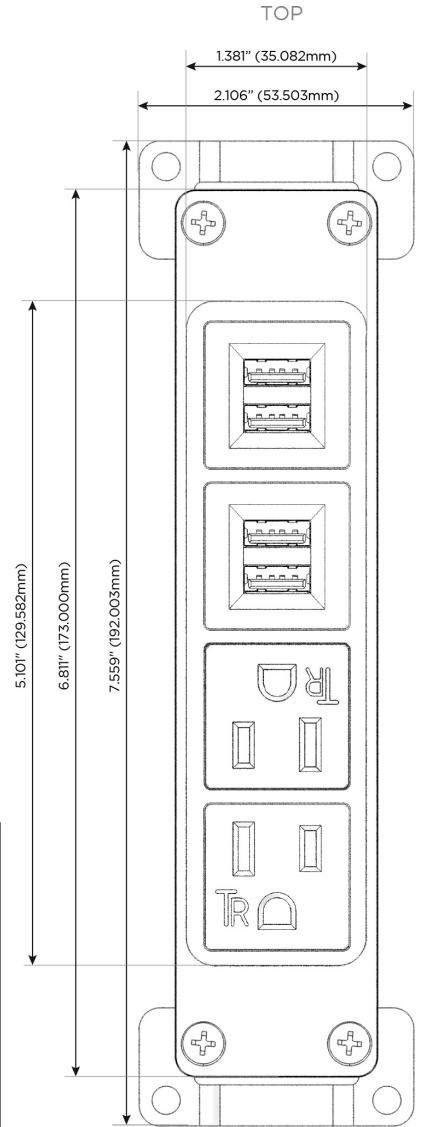

Bezel Finish: **SOLID BRONZE BRUSHED**

Custom Finishes Available M-POWER-4TW-AAMM-BZ4B

Features:

Module/Port Options:

- A** Tamper Resistant AC Receptacle
- E** USB-A & USB-C (20W)
- M** Double USB-A (Fast Charging Ports - 18W)
- H** HDMI
- 6** CAT 6
- 12** RJ 12
- X** Switched AC
- Y** 3-Way Switch (Low Voltage)
- V** USB-C (45W High Speed Charging Port)
- S** USB-C (25W High Speed Charging Port)
- R** Switched AC (Rocker Switch)
- D** Dimmer Switch

Plug:

Supplied with Low Profile Flat 45° Angle 120 VAC Plug

Optional Standard Straight 120 VAC Plug

Optional Straight 120 VAC Pass-through Plug

- CLEAN, COMPACT DESIGN
- STREAMLINED
- LOW PROFILE
- SIDE-EXITING CORDS
- PLUG & PLAY
- 6' AC CORD & PLUG (FLAT PLUG STANDARD)
- CUSTOMIZABLE CONFIGURATIONS AND FINISHES
- UL LISTED FOR MOUNTING IN FURNITURE
- 15A

M-POWER-4T

AC POWER & DATA CONNECTIVITY SOLUTION

M-POWER-4TW-AAMM-BZ4B

Specs:

Modules/Ports:

- A** Tamper Resistant AC Receptacle
- M** Double USB-A (Fast Charging Ports - 18W)

Distributed by

Mormax Company, Inc.