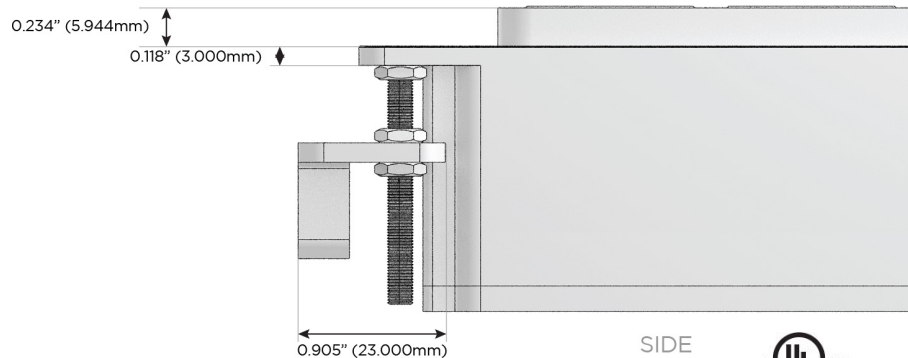

M-POWER-4T

AC POWER & DATA CONNECTIVITY SOLUTION

M-POWER-4TW-AAMM-BZ4B

Specs:

Modules/Ports:

- A** Tamper Resistant AC Receptacle
- M** Double USB-A (Fast Charging Ports - 18W)

Distributed by

Mormax Company, Inc.