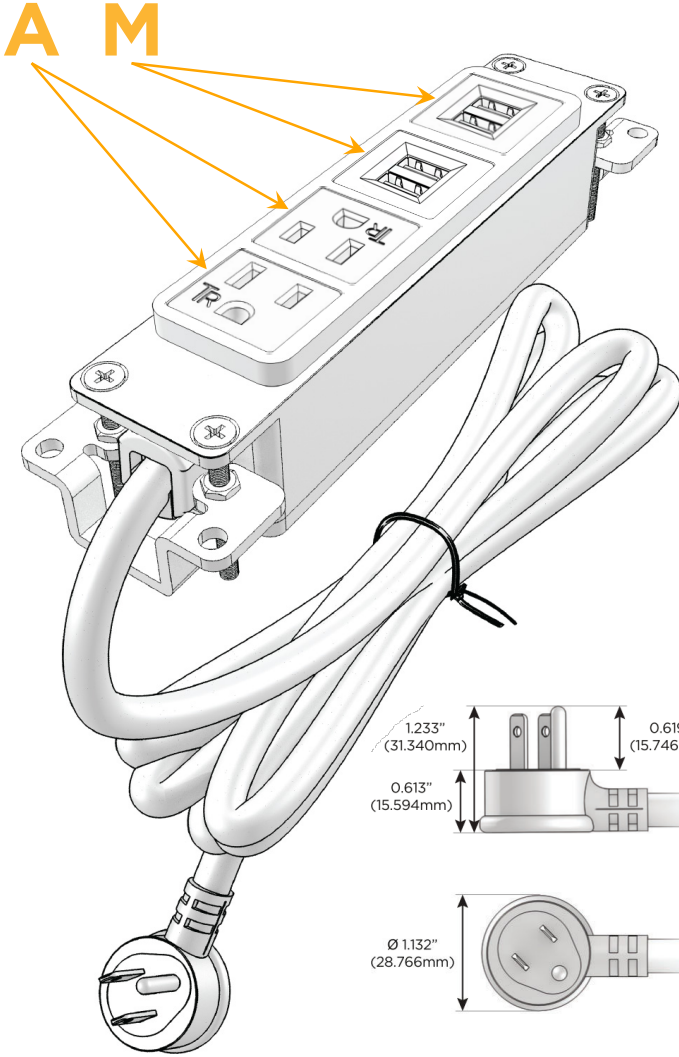

Bezel Finish: **SOLID BRONZE BRUSHED**

Custom Finishes Available M-POWER-4TW-AAMM-BZ4B

Features:

Module/Port Options:

- A** Tamper Resistant AC Receptacle
- E** USB-A & USB-C (20W)
- M** Double USB-A (Fast Charging Ports - 18W)
- H** HDMI
- 6** CAT 6
- 12** RJ 12
- X** Switched AC
- Y** 3-Way Switch (Low Voltage)
- V** USB-C (45W High Speed Charging Port)
- S** USB-C (25W High Speed Charging Port)
- R** Switched AC (Rocker Switch)
- D** Dimmer Switch

Plug:

Supplied with Low Profile Flat 45° Angle 120 VAC Plug

Optional Standard Straight 120 VAC Plug

Optional Straight 120 VAC Pass-through Plug

- CLEAN, COMPACT DESIGN
- STREAMLINED
- LOW PROFILE
- SIDE-EXITING CORDS
- PLUG & PLAY
- 6' AC CORD & PLUG (FLAT PLUG STANDARD)
- CUSTOMIZABLE CONFIGURATIONS AND FINISHES
- UL LISTED FOR MOUNTING IN FURNITURE
- 15A

M-POWER-4T

AC POWER & DATA CONNECTIVITY SOLUTION

M-POWER-4TW-AAMM-BZ4B

Specs:

Modules/Ports:

- A** Tamper Resistant AC Receptacle
- M** Double USB-A (Fast Charging Ports - 18W)

Distributed by

Mormax Company, Inc.