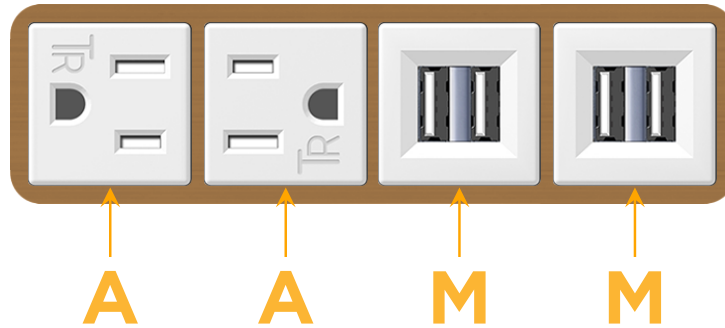

sales@mormax.com

mormax.com

Metro Light & Power's line of power & data solutions offers sophisticated design elements combined with greater ease of installation. Streamlined and low-profile, enhanced by side-exiting cords, our outlets advance the industry with their cutting edge look and feel. We believe flexibility is key, and we provide a variety of mounting options, including the ability to mount in limited spaces. Our outlets are available in many finishes and configurations, in addition to a custom color and finish capability for our clients.

Bezel Finish: **SOLID BRONZE BRUSHED**

Custom Finishes Available M-POWER-4TW-AAMM-BZ4B

Features:

Module/Port Options:

- A** Tamper Resistant AC Receptacle
- E** USB-A & USB-C (20W)
- M** Double USB-A (Fast Charging Ports - 18W)
- H** HDMI
- 6** CAT 6
- 12** RJ 12
- X** Switched AC
- Y** 3-Way Switch (Low Voltage)
- V** USB-C (45W High Speed Charging Port)
- S** USB-C (25W High Speed Charging Port)
- R** Switched AC (Rocker Switch)
- D** Dimmer Switch

Plug:

Supplied with Low Profile Flat 45° Angle 120 VAC Plug

Optional Standard Straight 120 VAC Plug

Optional Straight 120 VAC Pass-through Plug

- CLEAN, COMPACT DESIGN
- STREAMLINED
- LOW PROFILE
- SIDE-EXITING CORDS
- PLUG & PLAY
- 6' AC CORD & PLUG (FLAT PLUG STANDARD)
- CUSTOMIZABLE CONFIGURATIONS AND FINISHES
- UL LISTED FOR MOUNTING IN FURNITURE
- 15A

M-POWER-4T

AC POWER & DATA CONNECTIVITY SOLUTION

M-POWER-4TW-AAMM-BZ4B

Specs:

Modules/Ports:

- A** Tamper Resistant AC Receptacle
- M** Double USB-A (Fast Charging Ports - 18W)

Distributed by

Mormax Company, Inc.