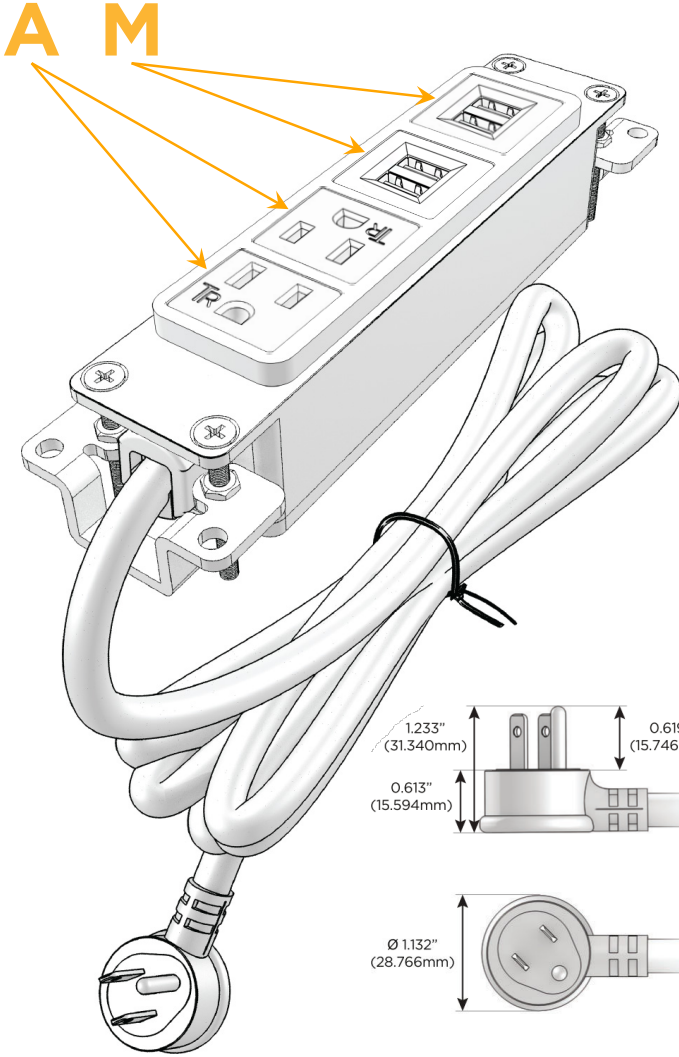

Bezel Finish: **SOLID BRASS**

Custom Finishes Available M-POWER-4TW-AAMM-BRB

Features:

Module/Port Options:

- A** Tamper Resistant AC Receptacle
- E** USB-A & USB-C (20W)
- M** Double USB-A (Fast Charging Ports - 18W)
- H** HDMI
- 6** CAT 6
- 12** RJ 12
- X** Switched AC
- Y** 3-Way Switch (Low Voltage)
- V** USB-C (45W High Speed Charging Port)
- S** USB-C (25W High Speed Charging Port)
- R** Switched AC (Rocker Switch)
- D** Dimmer Switch

Plug:

Supplied with Low Profile Flat 45° Angle 120 VAC Plug

Optional Standard Straight 120 VAC Plug

Optional Straight 120 VAC Pass-through Plug

- CLEAN, COMPACT DESIGN
- STREAMLINED
- LOW PROFILE
- SIDE-EXITING CORDS
- PLUG & PLAY
- 6' AC CORD & PLUG (FLAT PLUG STANDARD)
- CUSTOMIZABLE CONFIGURATIONS AND FINISHES
- UL LISTED FOR MOUNTING IN FURNITURE
- 15A

M-POWER-4T

AC POWER & DATA CONNECTIVITY SOLUTION

M-POWER-4TW-AAMM-BRB

Specs:

Modules/Ports:

- A** Tamper Resistant AC Receptacle
- M** Double USB-A (Fast Charging Ports - 18W)

Distributed by

Mormax Company, Inc.