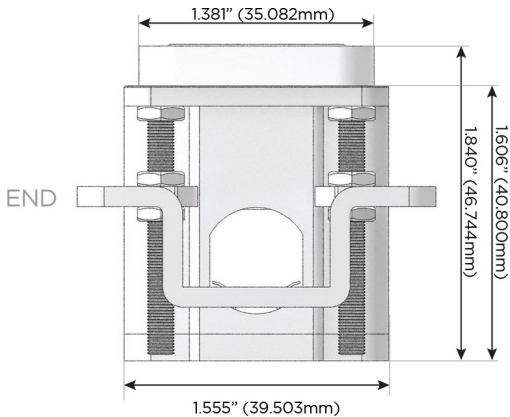

Plug:

Supplied with Low Profile Flat 45° Angle 120 VAC Plug

Optional Standard Straight 120 VAC Plug

Optional Straight 120 VAC Pass-through Plug

- CLEAN, COMPACT DESIGN
- STREAMLINED
- LOW PROFILE
- SIDE-EXITING CORDS
- PLUG & PLAY
- 6' AC CORD & PLUG (FLAT PLUG STANDARD)
- CUSTOMIZABLE CONFIGURATIONS AND FINISHES
- UL LISTED FOR MOUNTING IN FURNITURE
- 15A

M-POWER-4T

AC POWER & DATA CONNECTIVITY SOLUTION

M-POWER-4TW-AAMM-BRB

Specs:

Modules/Ports:

- A** Tamper Resistant AC Receptacle
- M** Double USB-A (Fast Charging Ports - 18W)

Distributed by

Mormax Company, Inc.