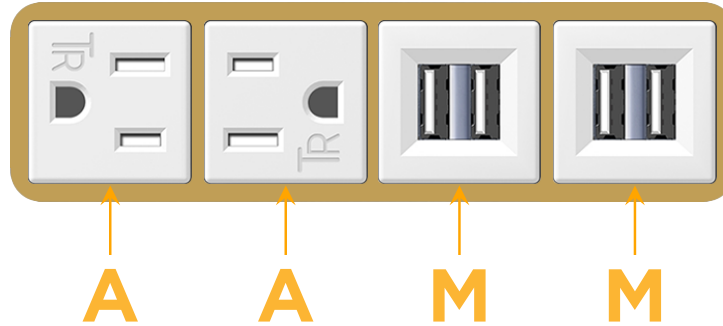

sales@mormax.com

mormax.com

Metro Light & Power's line of power & data solutions offers sophisticated design elements combined with greater ease of installation. Streamlined and low-profile, enhanced by side-exiting cords, our outlets advance the industry with their cutting edge look and feel. We believe flexibility is key, and we provide a variety of mounting options, including the ability to mount in limited spaces. Our outlets are available in many finishes and configurations, in addition to a custom color and finish capability for our clients.

Bezel Finish: **SOLID BRASS**

Custom Finishes Available M-POWER-4TW-AAMM-BRB

Features:

Module/Port Options:

- A** Tamper Resistant AC Receptacle
- E** USB-A & USB-C (20W)
- M** Double USB-A (Fast Charging Ports - 18W)
- H** HDMI
- 6** CAT 6
- 12** RJ 12
- X** Switched AC
- Y** 3-Way Switch (Low Voltage)
- V** USB-C (45W High Speed Charging Port)
- S** USB-C (25W High Speed Charging Port)
- R** Switched AC (Rocker Switch)
- D** Dimmer Switch

Plug:

Supplied with Low Profile Flat 45° Angle 120 VAC Plug

Optional Standard Straight 120 VAC Plug

Optional Straight 120 VAC Pass-through Plug

- CLEAN, COMPACT DESIGN
- STREAMLINED
- LOW PROFILE
- SIDE-EXITING CORDS
- PLUG & PLAY
- 6' AC CORD & PLUG (FLAT PLUG STANDARD)
- CUSTOMIZABLE CONFIGURATIONS AND FINISHES
- UL LISTED FOR MOUNTING IN FURNITURE
- 15A

M-POWER-4T

AC POWER & DATA CONNECTIVITY SOLUTION

M-POWER-4TW-AAMM-BRB

Specs:

Modules/Ports:

- A** Tamper Resistant AC Receptacle
- M** Double USB-A (Fast Charging Ports - 18W)

Distributed by

Mormax Company, Inc.