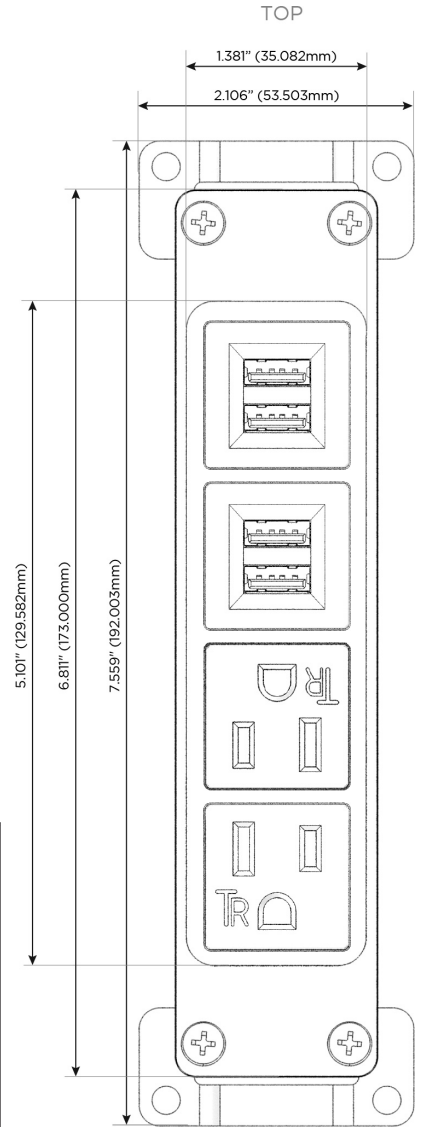

Bezel Finish: **SOLID BRASS**

Custom Finishes Available M-POWER-4TW-AAMM-BRB

Features:

Module/Port Options:

- A** Tamper Resistant AC Receptacle
- E** USB-A & USB-C (20W)
- M** Double USB-A (Fast Charging Ports - 18W)
- H** HDMI
- 6** CAT 6
- 12** RJ 12
- X** Switched AC
- Y** 3-Way Switch (Low Voltage)
- V** USB-C (45W High Speed Charging Port)
- S** USB-C (25W High Speed Charging Port)
- R** Switched AC (Rocker Switch)
- D** Dimmer Switch

Plug:

Supplied with Low Profile Flat 45° Angle 120 VAC Plug

Optional Standard Straight 120 VAC Plug

Optional Straight 120 VAC Pass-through Plug

- CLEAN, COMPACT DESIGN
- STREAMLINED
- LOW PROFILE
- SIDE-EXITING CORDS
- PLUG & PLAY
- 6' AC CORD & PLUG (FLAT PLUG STANDARD)
- CUSTOMIZABLE CONFIGURATIONS AND FINISHES
- UL LISTED FOR MOUNTING IN FURNITURE
- 15A

M-POWER-4T

AC POWER & DATA CONNECTIVITY SOLUTION

M-POWER-4TW-AAMM-BRB

Specs:

Modules/Ports:

- A** Tamper Resistant AC Receptacle
- M** Double USB-A (Fast Charging Ports - 18W)

Distributed by

Mormax Company, Inc.