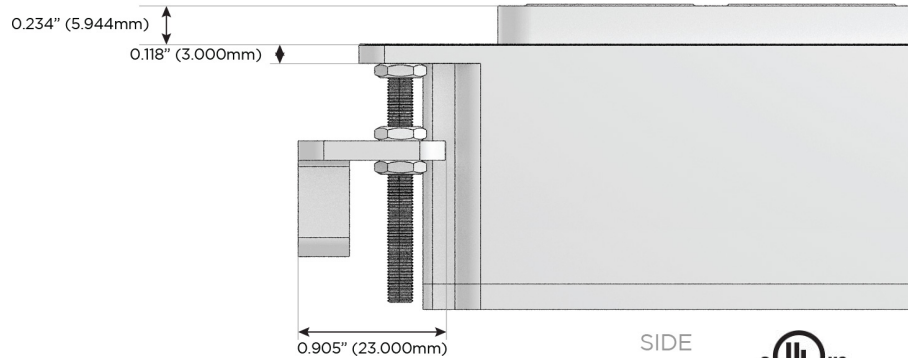

M-POWER-4T

AC POWER & DATA CONNECTIVITY SOLUTION

M-POWER-4TW-AAMM-BRB

Specs:

Modules/Ports:

- A** Tamper Resistant AC Receptacle
- M** Double USB-A (Fast Charging Ports - 18W)

Distributed by

Mormax Company, Inc.