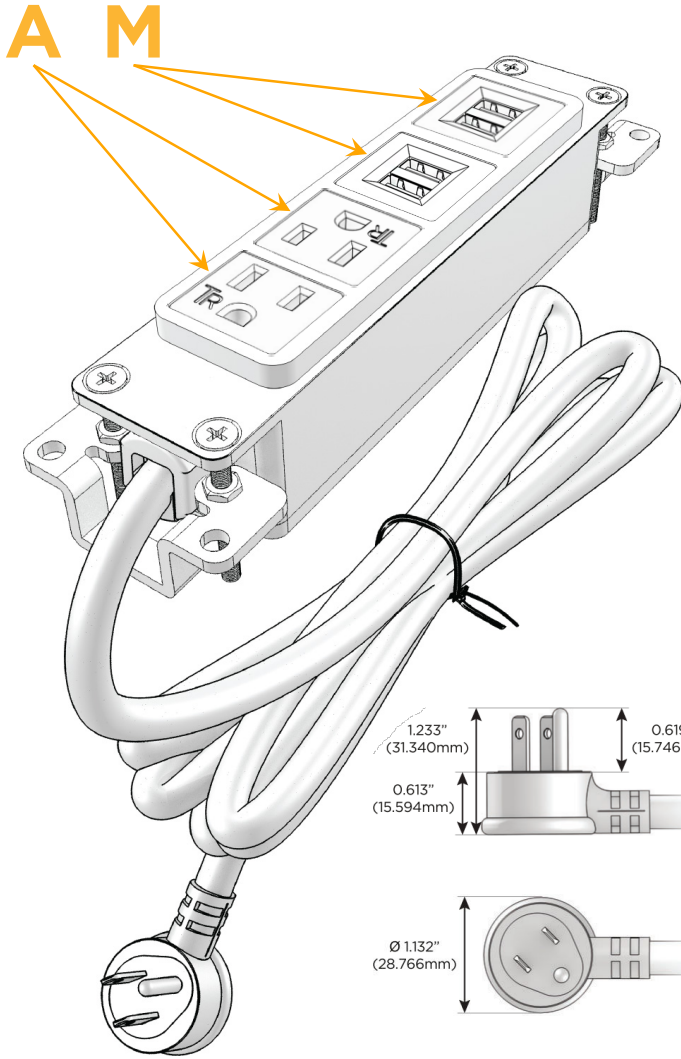

Bezel Finish: **BRASS (ABS)**

Custom Finishes Available M-POWER-4TW-AAMM-BRAB

Features:

Module/Port Options:

- A** Tamper Resistant AC Receptacle
- E** USB-A & USB-C (20W)
- M** Double USB-A (Fast Charging Ports - 18W)
- H** HDMI
- 6** CAT 6
- 12** RJ 12
- X** Switched AC
- Y** 3-Way Switch (Low Voltage)
- V** USB-C (45W High Speed Charging Port)
- S** USB-C (25W High Speed Charging Port)
- R** Switched AC (Rocker Switch)
- D** Dimmer Switch

Plug:

Supplied with Low Profile Flat 45° Angle 120 VAC Plug

Optional Standard Straight 120 VAC Plug

Optional Straight 120 VAC Pass-through Plug

- CLEAN, COMPACT DESIGN
- STREAMLINED
- LOW PROFILE
- SIDE-EXITING CORDS
- PLUG & PLAY
- 6' AC CORD & PLUG (FLAT PLUG STANDARD)
- CUSTOMIZABLE CONFIGURATIONS AND FINISHES
- UL LISTED FOR MOUNTING IN FURNITURE
- 15A

M-POWER-4T

AC POWER & DATA CONNECTIVITY SOLUTION

M-POWER-4TW-AAMM-BRAB

Specs:

Modules/Ports:

- A** Tamper Resistant AC Receptacle
- M** Double USB-A (Fast Charging Ports - 18W)

Distributed by

Mormax Company, Inc.