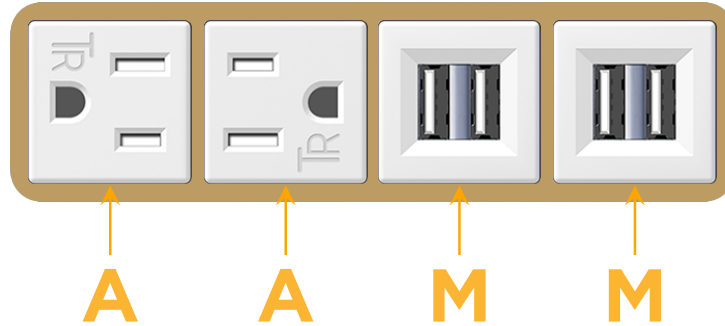

sales@mormax.com

mormax.com

Metro Light & Power's line of power & data solutions offers sophisticated design elements combined with greater ease of installation. Streamlined and low-profile, enhanced by side-exiting cords, our outlets advance the industry with their cutting edge look and feel. We believe flexibility is key, and we provide a variety of mounting options, including the ability to mount in limited spaces. Our outlets are available in many finishes and configurations, in addition to a custom color and finish capability for our clients.

Bezel Finish: **BRASS (ABS)**

Custom Finishes Available M-POWER-4TW-AAMM-BRAB

Features:

Module/Port Options:

- A** Tamper Resistant AC Receptacle
- E** USB-A & USB-C (20W)
- M** Double USB-A (Fast Charging Ports - 18W)
- H** HDMI
- 6** CAT 6
- 12** RJ 12
- X** Switched AC
- Y** 3-Way Switch (Low Voltage)
- V** USB-C (45W High Speed Charging Port)
- S** USB-C (25W High Speed Charging Port)
- R** Switched AC (Rocker Switch)
- D** Dimmer Switch

Plug:

Supplied with Low Profile Flat 45° Angle 120 VAC Plug

Optional Standard Straight 120 VAC Plug

Optional Straight 120 VAC Pass-through Plug

- CLEAN, COMPACT DESIGN
- STREAMLINED
- LOW PROFILE
- SIDE-EXITING CORDS
- PLUG & PLAY
- 6' AC CORD & PLUG (FLAT PLUG STANDARD)
- CUSTOMIZABLE CONFIGURATIONS AND FINISHES
- UL LISTED FOR MOUNTING IN FURNITURE
- 15A

M-POWER-4T

AC POWER & DATA CONNECTIVITY SOLUTION

M-POWER-4TW-AAMM-BRAB

Specs:

Modules/Ports:

- A** Tamper Resistant AC Receptacle
- M** Double USB-A (Fast Charging Ports - 18W)

Distributed by

Mormax Company, Inc.