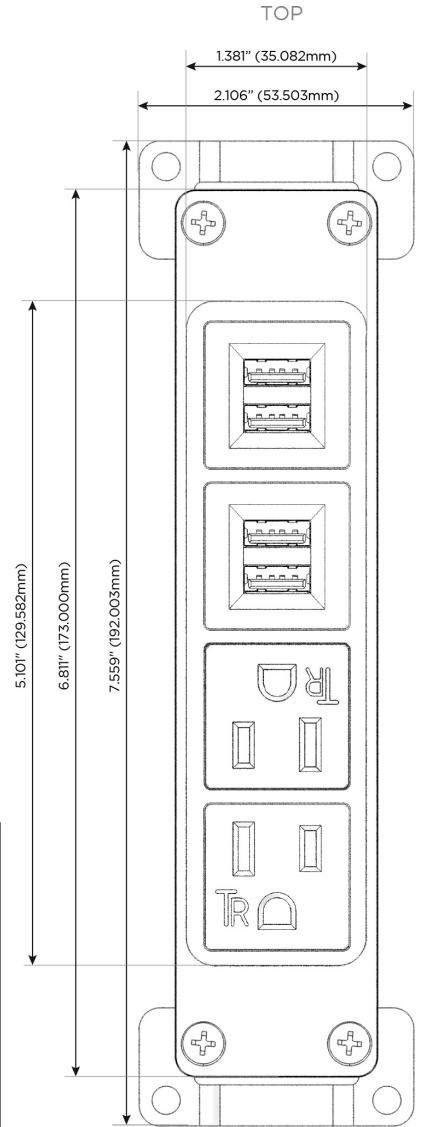

Bezel Finish: **BRASS (ABS)**

Custom Finishes Available M-POWER-4TW-AAMM-BRAB

Features:

Module/Port Options:

- A** Tamper Resistant AC Receptacle
- E** USB-A & USB-C (20W)
- M** Double USB-A (Fast Charging Ports - 18W)
- H** HDMI
- 6** CAT 6
- 12** RJ 12
- X** Switched AC
- Y** 3-Way Switch (Low Voltage)
- V** USB-C (45W High Speed Charging Port)
- S** USB-C (25W High Speed Charging Port)
- R** Switched AC (Rocker Switch)
- D** Dimmer Switch

Plug:

Supplied with Low Profile Flat 45° Angle 120 VAC Plug

Optional Standard Straight 120 VAC Plug

Optional Straight 120 VAC Pass-through Plug

- CLEAN, COMPACT DESIGN
- STREAMLINED
- LOW PROFILE
- SIDE-EXITING CORDS
- PLUG & PLAY
- 6' AC CORD & PLUG (FLAT PLUG STANDARD)
- CUSTOMIZABLE CONFIGURATIONS AND FINISHES
- UL LISTED FOR MOUNTING IN FURNITURE
- 15A

M-POWER-4T

AC POWER & DATA CONNECTIVITY SOLUTION

M-POWER-4TW-AAMM-BRAB

Specs:

Modules/Ports:

- A** Tamper Resistant AC Receptacle
- M** Double USB-A (Fast Charging Ports - 18W)

Distributed by

Mormax Company, Inc.