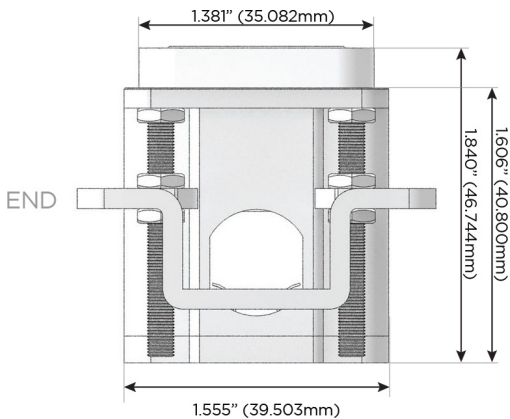

Plug:

Supplied with Low Profile Flat 45° Angle 120 VAC Plug

Optional Standard Straight 120 VAC Plug

Optional Straight 120 VAC Pass-through Plug

- CLEAN, COMPACT DESIGN
- STREAMLINED
- LOW PROFILE
- SIDE-EXITING CORDS
- PLUG & PLAY
- 6' AC CORD & PLUG (FLAT PLUG STANDARD)
- CUSTOMIZABLE CONFIGURATIONS AND FINISHES
- UL LISTED FOR MOUNTING IN FURNITURE
- 15A

M-POWER-4T

AC POWER & DATA CONNECTIVITY SOLUTION

M-POWER-4TW-AAMM-BRAB

Specs:

Modules/Ports:

- A** Tamper Resistant AC Receptacle
- M** Double USB-A (Fast Charging Ports - 18W)

Distributed by

Mormax Company, Inc.