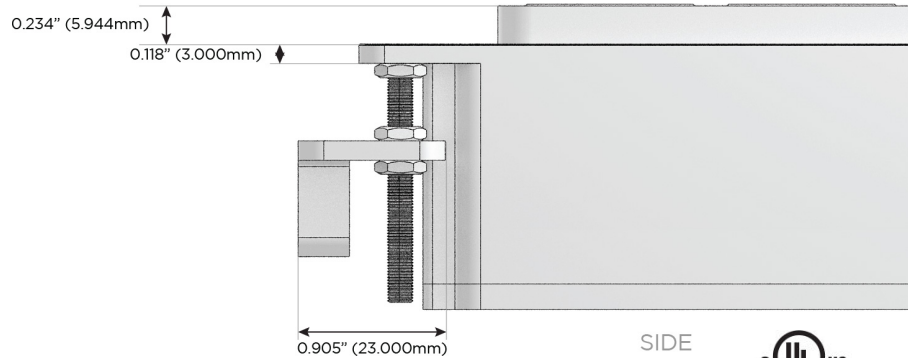

M-POWER-4T

AC POWER & DATA CONNECTIVITY SOLUTION

M-POWER-4TW-AAMM-BRAAB

Specs:

Modules/Ports:

- **A** Tamper Resistant AC Receptacle
- **M** Double USB-A (Fast Charging Ports - 18W)

Distributed by

Mormax Company, Inc.

8 Westchester Plaza

Elmsford, NY 10523

914-699-0101

sales@mormax.com

mormax.com