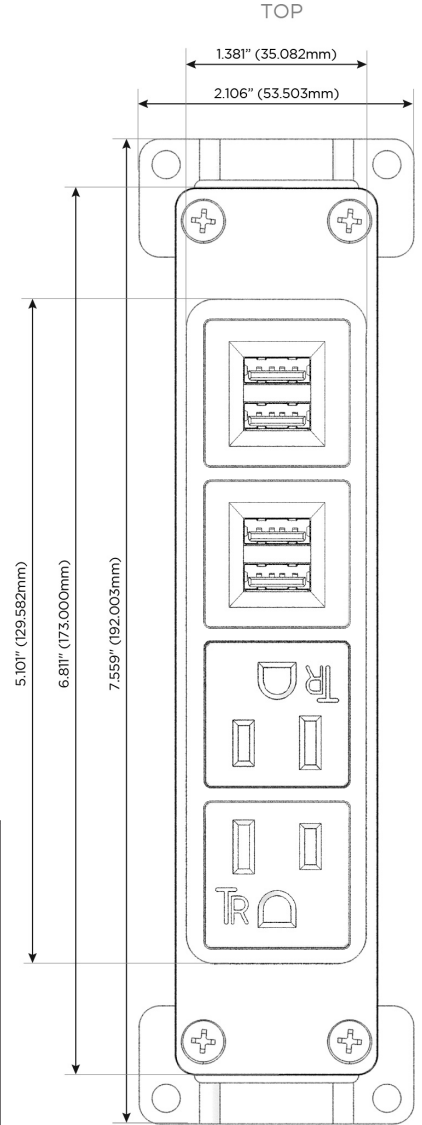

M-POWER-4T

AC POWER & DATA CONNECTIVITY SOLUTION

M-POWER-4TW-AAMM-BRAAB

Specs:

Modules/Ports:

- **A** Tamper Resistant AC Receptacle
- **M** Double USB-A (Fast Charging Ports - 18W)

Distributed by

Mormax Company, Inc.

8 Westchester Plaza

Elmsford, NY 10523

914-699-0101

sales@mormax.com

mormax.com