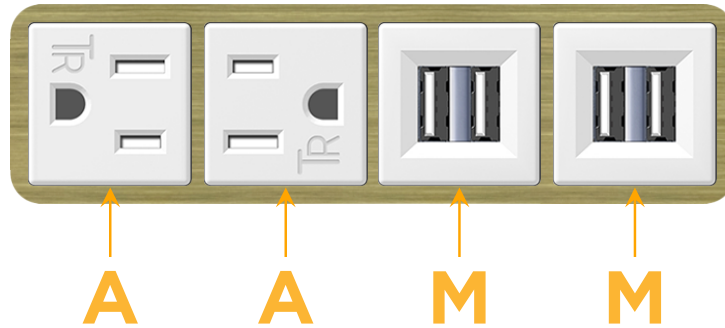

M-POWER-4T

AC POWER & DATA CONNECTIVITY SOLUTION

M-POWER-4TW-AAMM-BRAAB

Distributed by

Mormax Company, Inc.

8 Westchester Plaza

Elmsford, NY 10523

914-699-0101

sales@mormax.com

mormax.com

Metro Light & Power's line of power & data solutions offers sophisticated design elements combined with greater ease of installation. Streamlined and low-profile, enhanced by side-exiting cords, our outlets advance the industry with their cutting edge look and feel. We believe flexibility is key, and we provide a variety of mounting options, including the ability to mount in limited spaces. Our outlets are available in many finishes and configurations, in addition to a custom color and finish capability for our clients.

Bezel Finish: **BRASS ANTIQUED (ABS)**

Custom Finishes Available M-POWER-4TW-AAMM-BRAAB

Features:

Module/Port Options:

- **A** Tamper Resistant AC Receptacle
- **E** USB-A & USB-C (20W)
- **M** Double USB-A (Fast Charging Ports - 18W)
- **H** HDMI
- **6** CAT 6
- **12** RJ 12
- **X** Switched AC
- **Y** 3-Way Switch (Low Voltage)
- **V** USB-C (45W High Speed Charging Port)
- **S** USB-C (25W High Speed Charging Port)
- **R** Switched AC (Rocker Switch)
- **D** Dimmer Switch

Plug:

Supplied with Low Profile Flat 45° Angle 120 VAC Plug

Optional Standard Straight 120 VAC Plug

Optional Straight 120 VAC Pass-through Plug

- CLEAN, COMPACT DESIGN
- STREAMLINED
- LOW PROFILE
- SIDE-EXITING CORDS
- PLUG & PLAY
- 6' AC CORD & PLUG (FLAT PLUG STANDARD)
- CUSTOMIZABLE CONFIGURATIONS AND FINISHES
- UL LISTED FOR MOUNTING IN FURNITURE
- 15A