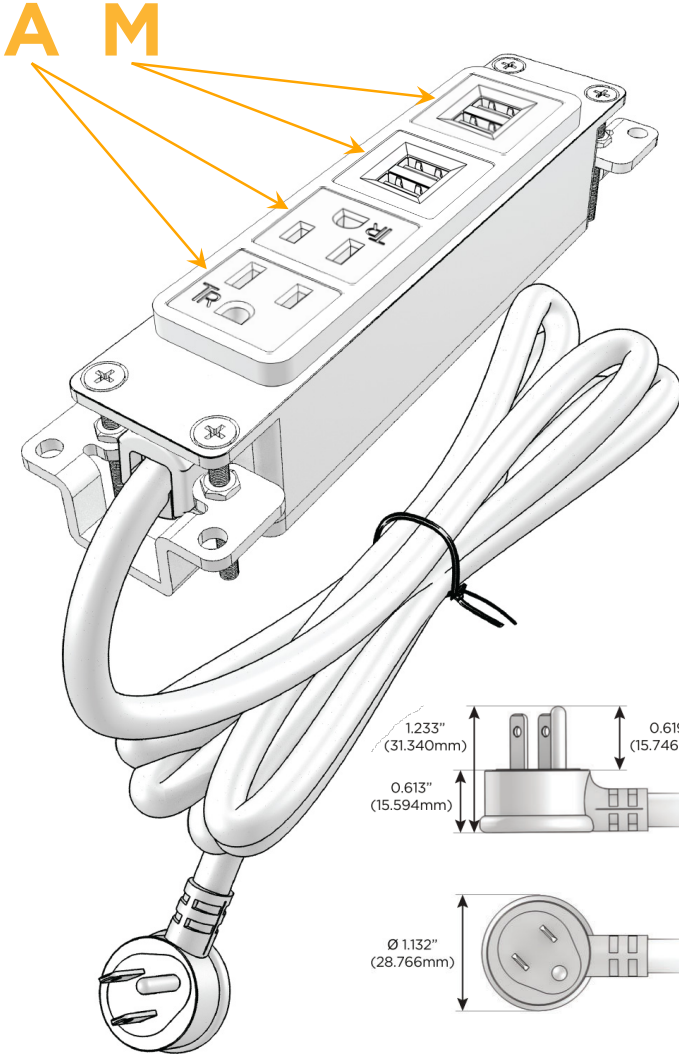

### Module/Port Options:

- A** Tamper Resistant AC Receptacle
- E** USB-A & USB-C (20W)
- M** Double USB-A (Fast Charging Ports - 18W)
- H** HDMI
- 6** CAT 6
- 12** RJ 12
- X** Switched AC
- Y** 3-Way Switch (Low Voltage)
- V** USB-C (45W High Speed Charging Port)
- S** USB-C (25W High Speed Charging Port)
- R** Switched AC (Rocker Switch)
- D** Dimmer Switch

### Plug:

Supplied with Low Profile Flat 45° Angle 120 VAC Plug

Optional Standard Straight 120 VAC Plug

Optional Straight 120 VAC Pass-through Plug

- CLEAN, COMPACT DESIGN
- STREAMLINED
- LOW PROFILE
- SIDE-EXITING CORDS
- PLUG & PLAY
- 6' AC CORD & PLUG (FLAT PLUG STANDARD)
- CUSTOMIZABLE CONFIGURATIONS AND FINISHES
- UL LISTED FOR MOUNTING IN FURNITURE
- 15A

## AC POWER & DATA CONNECTIVITY SOLUTION

M-POWER-4TW-AAMM-BRAAB

Specs:

### Modules/Ports:

- A** Tamper Resistant AC Receptacle
- M** Double USB-A (Fast Charging Ports - 18W)

Distributed by

Mormax Company, Inc.

8 Westchester Plaza

Elmsford, NY 10523

914-699-0101

sales@mormax.com