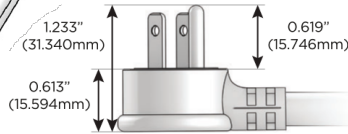

M-POWER-4T

AC POWER & DATA CONNECTIVITY SOLUTION

M-POWER-4TW-AAMM-BRAAB

Specs:

Modules/Ports:

- **A** Tamper Resistant AC Receptacle
- **M** Double USB-A (Fast Charging Ports - 18W)