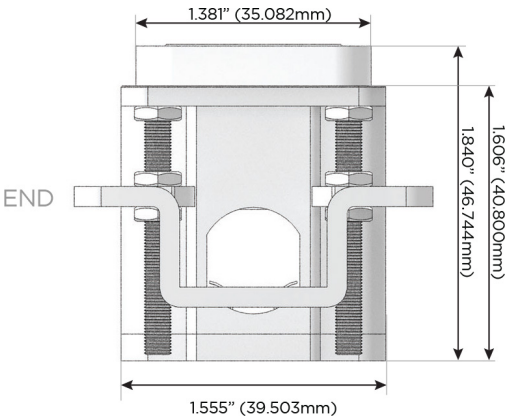

M-POWER-4T

AC POWER & DATA CONNECTIVITY SOLUTION

M-POWER-4TW-AAMM-BRAAB

Specs:

Modules/Ports:

- **A** Tamper Resistant AC Receptacle
- **M** Double USB-A (Fast Charging Ports - 18W)

Distributed by

Mormax Company, Inc.

8 Westchester Plaza

Elmsford, NY 10523

914-699-0101

sales@mormax.com

mormax.com