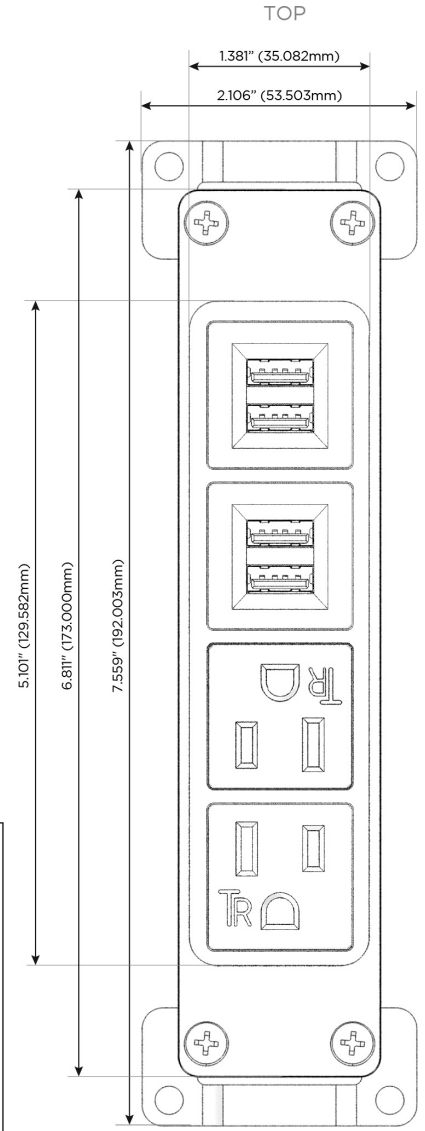

Bezel Finish: **BLACK (STEEL)**

Custom Finishes Available M-POWER-4TW-AAMM-BB

Features:

Module/Port Options:

- A** Tamper Resistant AC Receptacle
- E** USB-A & USB-C (20W)
- M** Double USB-A (Fast Charging Ports - 18W)
- H** HDMI
- 6** CAT 6
- 12** RJ 12
- X** Switched AC
- Y** 3-Way Switch (Low Voltage)
- V** USB-C (45W High Speed Charging Port)
- S** USB-C (25W High Speed Charging Port)
- R** Switched AC (Rocker Switch)
- D** Dimmer Switch

Plug:

Supplied with Low Profile Flat 45° Angle 120 VAC Plug

Optional Standard Straight 120 VAC Plug

Optional Straight 120 VAC Pass-through Plug

- CLEAN, COMPACT DESIGN
- STREAMLINED
- LOW PROFILE
- SIDE-EXITING CORDS
- PLUG & PLAY
- 6' AC CORD & PLUG (FLAT PLUG STANDARD)
- CUSTOMIZABLE CONFIGURATIONS AND FINISHES
- UL LISTED FOR MOUNTING IN FURNITURE
- 15A

M-POWER-4T

AC POWER & DATA CONNECTIVITY SOLUTION

M-POWER-4TW-AAMM-BB

Specs:

Modules/Ports:

- A** Tamper Resistant AC Receptacle
- M** Double USB-A (Fast Charging Ports - 18W)

Distributed by

Mormax Company, Inc.