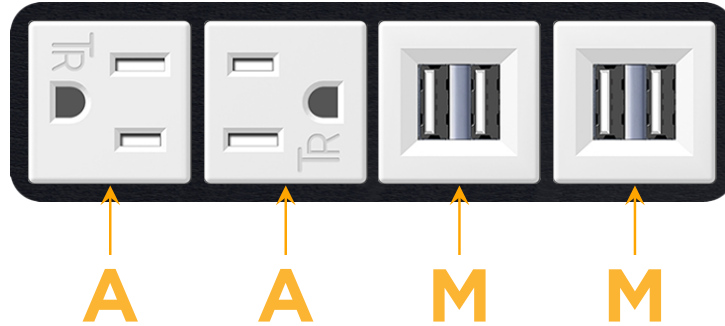

sales@mormax.com

mormax.com

Metro Light & Power's line of power & data solutions offers sophisticated design elements combined with greater ease of installation. Streamlined and low-profile, enhanced by side-exiting cords, our outlets advance the industry with their cutting edge look and feel. We believe flexibility is key, and we provide a variety of mounting options, including the ability to mount in limited spaces. Our outlets are available in many finishes and configurations, in addition to a custom color and finish capability for our clients.

Bezel Finish: **BLACK (STEEL)**

Custom Finishes Available M-POWER-4TW-AAMM-BB

Features:

Module/Port Options:

- A** Tamper Resistant AC Receptacle
- E** USB-A & USB-C (20W)
- M** Double USB-A (Fast Charging Ports - 18W)
- H** HDMI
- 6** CAT 6
- 12** RJ 12
- X** Switched AC
- Y** 3-Way Switch (Low Voltage)
- V** USB-C (45W High Speed Charging Port)
- S** USB-C (25W High Speed Charging Port)
- R** Switched AC (Rocker Switch)
- D** Dimmer Switch

Plug:

Supplied with Low Profile Flat 45° Angle 120 VAC Plug

Optional Standard Straight 120 VAC Plug

Optional Straight 120 VAC Pass-through Plug

- CLEAN, COMPACT DESIGN
- STREAMLINED
- LOW PROFILE
- SIDE-EXITING CORDS
- PLUG & PLAY
- 6' AC CORD & PLUG (FLAT PLUG STANDARD)
- CUSTOMIZABLE CONFIGURATIONS AND FINISHES
- UL LISTED FOR MOUNTING IN FURNITURE
- 15A

M-POWER-4T

AC POWER & DATA CONNECTIVITY SOLUTION

M-POWER-4TW-AAMM-BB

Specs:

Modules/Ports:

- A** Tamper Resistant AC Receptacle
- M** Double USB-A (Fast Charging Ports - 18W)

Distributed by

Mormax Company, Inc.