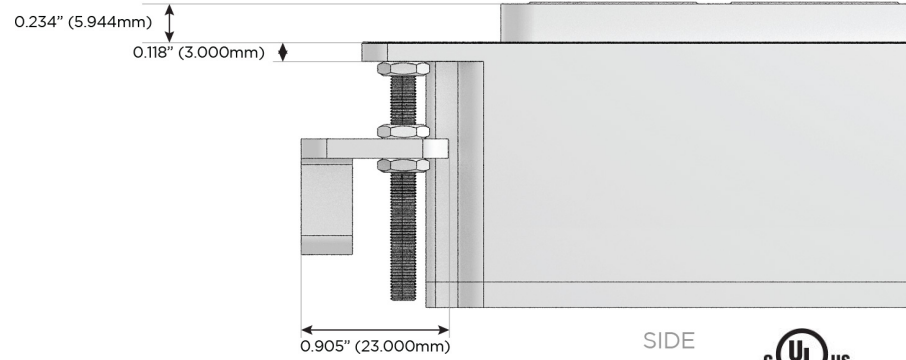

M-POWER-4T

AC POWER & DATA CONNECTIVITY SOLUTION

M-POWER-4TW-AAMM-BB

Specs:

Modules/Ports:

- A** Tamper Resistant AC Receptacle
- M** Double USB-A (Fast Charging Ports - 18W)

Distributed by

Mormax Company, Inc.