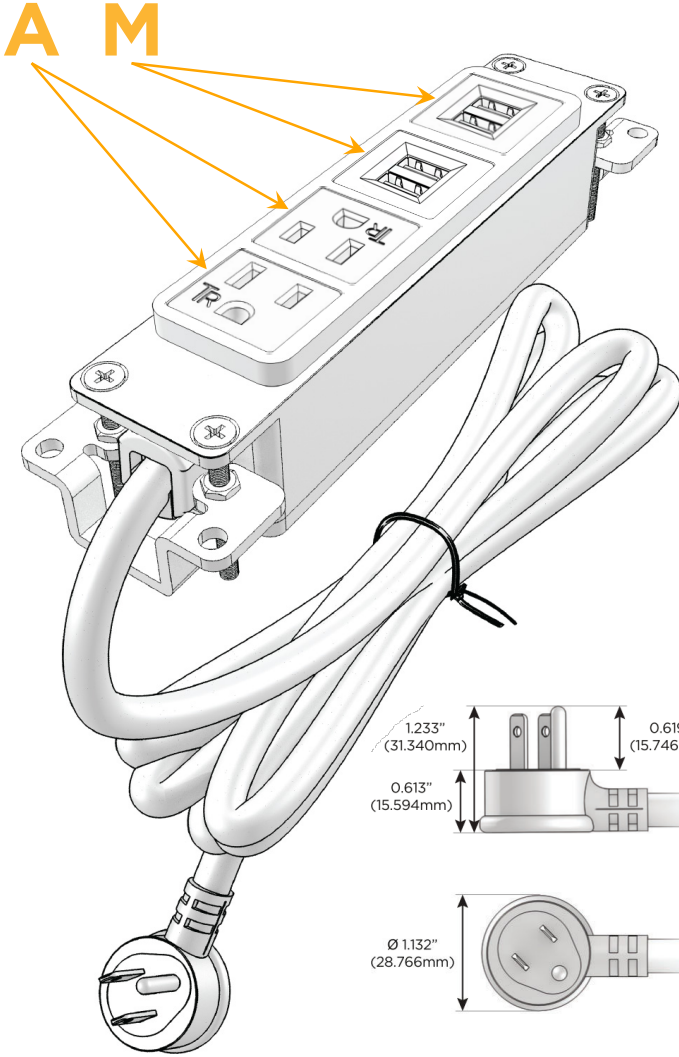

Bezel Finish: **BLACK (STEEL)**

Custom Finishes Available M-POWER-4TW-AAMM-BB

Features:

Module/Port Options:

- A** Tamper Resistant AC Receptacle
- E** USB-A & USB-C (20W)
- M** Double USB-A (Fast Charging Ports - 18W)
- H** HDMI
- 6** CAT 6
- 12** RJ 12
- X** Switched AC
- Y** 3-Way Switch (Low Voltage)
- V** USB-C (45W High Speed Charging Port)
- S** USB-C (25W High Speed Charging Port)
- R** Switched AC (Rocker Switch)
- D** Dimmer Switch

Plug:

Supplied with Low Profile Flat 45° Angle 120 VAC Plug

Optional Standard Straight 120 VAC Plug

Optional Straight 120 VAC Pass-through Plug

- CLEAN, COMPACT DESIGN
- STREAMLINED
- LOW PROFILE
- SIDE-EXITING CORDS
- PLUG & PLAY
- 6' AC CORD & PLUG (FLAT PLUG STANDARD)
- CUSTOMIZABLE CONFIGURATIONS AND FINISHES
- UL LISTED FOR MOUNTING IN FURNITURE
- 15A

M-POWER-4T

AC POWER & DATA CONNECTIVITY SOLUTION

M-POWER-4TW-AAMM-BB

Specs:

Modules/Ports:

- A** Tamper Resistant AC Receptacle
- M** Double USB-A (Fast Charging Ports - 18W)

Distributed by

Mormax Company, Inc.