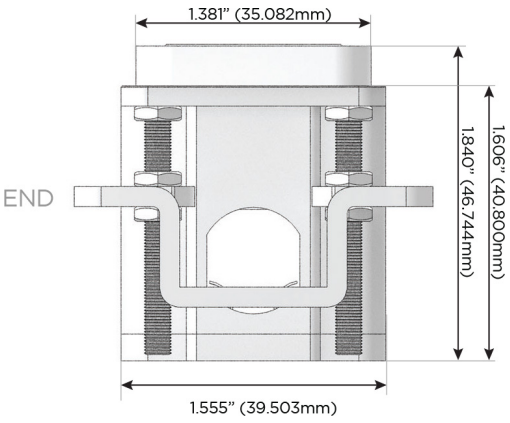

Bezel Finish: **BLACK (STEEL)**

Custom Finishes Available M-POWER-4TW-AAMM-BB

Features:

Module/Port Options:

- A** Tamper Resistant AC Receptacle
- E** USB-A & USB-C (20W)
- M** Double USB-A (Fast Charging Ports - 18W)
- H** HDMI
- 6** CAT 6
- 12** RJ 12
- X** Switched AC
- Y** 3-Way Switch (Low Voltage)
- V** USB-C (45W High Speed Charging Port)
- S** USB-C (25W High Speed Charging Port)
- R** Switched AC (Rocker Switch)
- D** Dimmer Switch

Plug:

Supplied with Low Profile Flat 45° Angle 120 VAC Plug

Optional Standard Straight 120 VAC Plug

Optional Straight 120 VAC Pass-through Plug

- CLEAN, COMPACT DESIGN
- STREAMLINED
- LOW PROFILE
- SIDE-EXITING CORDS
- PLUG & PLAY
- 6' AC CORD & PLUG (FLAT PLUG STANDARD)
- CUSTOMIZABLE CONFIGURATIONS AND FINISHES
- UL LISTED FOR MOUNTING IN FURNITURE
- 15A

M-POWER-4T

AC POWER & DATA CONNECTIVITY SOLUTION

M-POWER-4TW-AAMM-BB

Specs:

Modules/Ports:

- A** Tamper Resistant AC Receptacle
- M** Double USB-A (Fast Charging Ports - 18W)

Distributed by

Mormax Company, Inc.