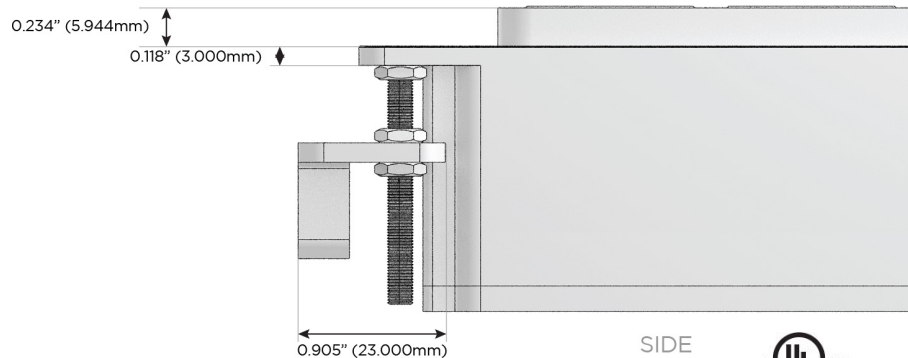

# M-POWER-4T

AC POWER & DATA CONNECTIVITY SOLUTION

M-POWER-4TW-AAMM-BAB

Specs:

**Modules/Ports:**

- A** Tamper Resistant AC Receptacle
- M** Double USB-A (Fast Charging Ports - 18W)

Distributed by

Mormax Company, Inc.