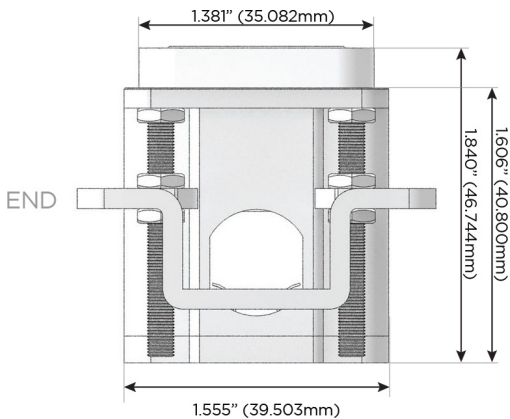

### Plug:

Supplied with Low Profile Flat 45° Angle 120 VAC Plug

Optional Standard Straight 120 VAC Plug

Optional Straight 120 VAC Pass-through Plug

- CLEAN, COMPACT DESIGN
- STREAMLINED
- LOW PROFILE
- SIDE-EXITING CORDS
- PLUG & PLAY
- 6' AC CORD & PLUG (FLAT PLUG STANDARD)
- CUSTOMIZABLE CONFIGURATIONS AND FINISHES
- UL LISTED FOR MOUNTING IN FURNITURE
- 15A

# M-POWER-4T

AC POWER & DATA CONNECTIVITY SOLUTION

M-POWER-4TW-AAMM-BAB

Specs:

**Modules/Ports:**

- A** Tamper Resistant AC Receptacle
- M** Double USB-A (Fast Charging Ports - 18W)

Distributed by

Mormax Company, Inc.