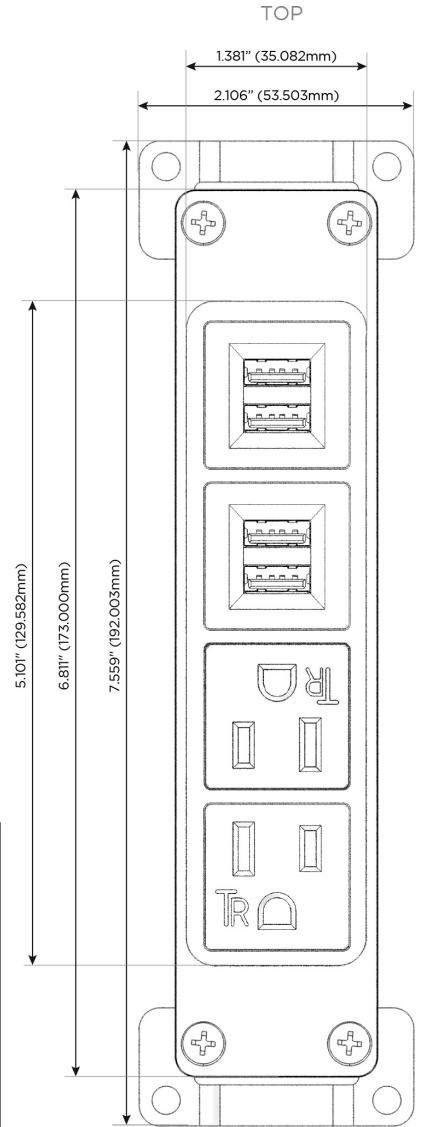

### Module/Port Options:

- A** Tamper Resistant AC Receptacle
- E** USB-A & USB-C (20W)
- M** Double USB-A (Fast Charging Ports - 18W)
- H** HDMI
- 6** CAT 6
- 12** RJ 12
- X** Switched AC
- Y** 3-Way Switch (Low Voltage)
- V** USB-C (45W High Speed Charging Port)
- S** USB-C (25W High Speed Charging Port)
- R** Switched AC (Rocker Switch)
- D** Dimmer Switch

### Plug:

Supplied with Low Profile Flat 45° Angle 120 VAC Plug

Optional Standard Straight 120 VAC Plug

Optional Straight 120 VAC Pass-through Plug

- CLEAN, COMPACT DESIGN
- STREAMLINED
- LOW PROFILE
- SIDE-EXITING CORDS
- PLUG & PLAY
- 6' AC CORD & PLUG (FLAT PLUG STANDARD)
- CUSTOMIZABLE CONFIGURATIONS AND FINISHES
- UL LISTED FOR MOUNTING IN FURNITURE
- 15A

# M-POWER-4T

AC POWER & DATA CONNECTIVITY SOLUTION

M-POWER-4TW-AAMM-BAB

Specs:

**Modules/Ports:**

- A** Tamper Resistant AC Receptacle
- M** Double USB-A (Fast Charging Ports - 18W)

Distributed by

Mormax Company, Inc.