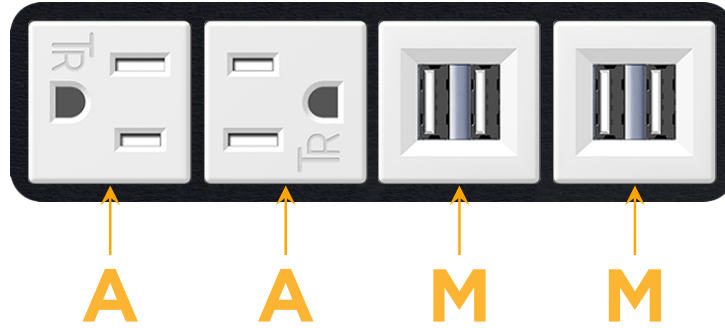

M-POWER-4T

AC POWER & DATA CONNECTIVITY SOLUTION

M-POWER-4TW-AAMM-BAB

Distributed by

Mormax Company, Inc.

8 Westchester Plaza

Elmsford, NY 10523

914-699-0101

sales@mormax.com

mormax.com

Metro Light & Power's line of power & data solutions offers sophisticated design elements combined with greater ease of installation. Streamlined and low-profile, enhanced by side-exiting cords, our outlets advance the industry with their cutting edge look and feel. We believe flexibility is key, and we provide a variety of mounting options, including the ability to mount in limited spaces. Our outlets are available in many finishes and configurations, in addition to a custom color and finish capability for our clients.

Bezel Finish: **BLACK (ABS)**

Custom Finishes Available M-POWER-4TW-AAMM-BAB

Features:

Module/Port Options:

- **A** Tamper Resistant AC Receptacle
- **E** USB-A & USB-C (20W)
- **M** Double USB-A (Fast Charging Ports - 18W)
- **H** HDMI
- **6** CAT 6
- **12** RJ 12
- **X** Switched AC
- **Y** 3-Way Switch (Low Voltage)
- **V** USB-C (45W High Speed Charging Port)
- **S** USB-C (25W High Speed Charging Port)
- **R** Switched AC (Rocker Switch)
- **D** Dimmer Switch

Plug:

Supplied with Low Profile Flat 45° Angle 120 VAC Plug

Optional Standard Straight 120 VAC Plug

Optional Straight 120 VAC Pass-through Plug

- CLEAN, COMPACT DESIGN
- STREAMLINED
- LOW PROFILE
- SIDE-EXITING CORDS
- PLUG & PLAY
- 6' AC CORD & PLUG (FLAT PLUG STANDARD)
- CUSTOMIZABLE CONFIGURATIONS AND FINISHES
- UL LISTED FOR MOUNTING IN FURNITURE
- 15A