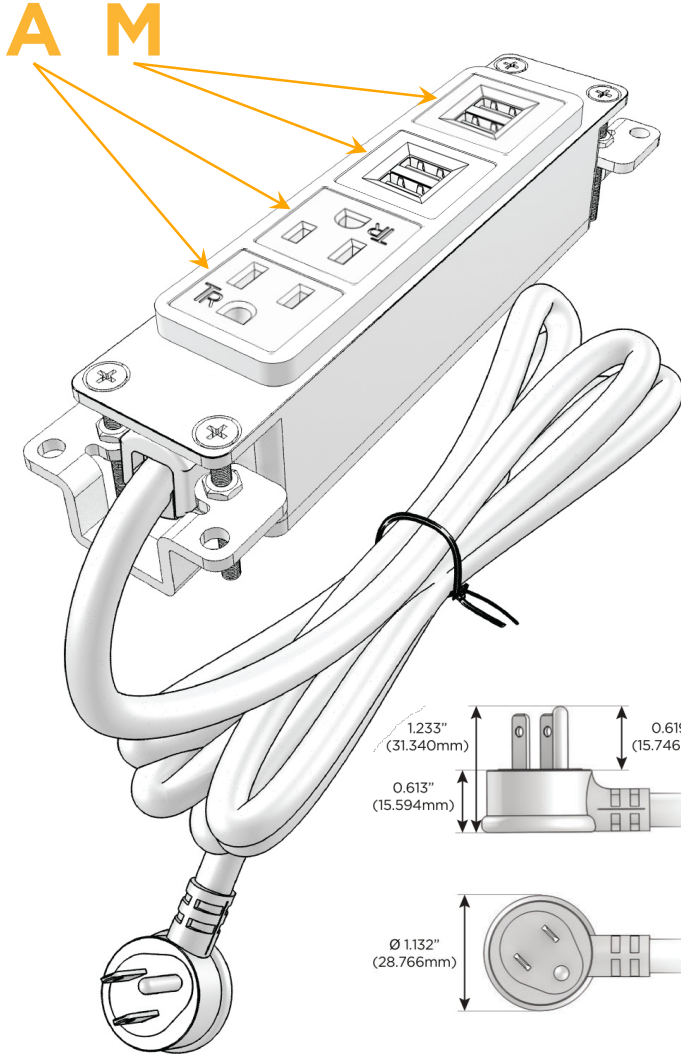

### Module/Port Options:

- A** Tamper Resistant AC Receptacle
- E** USB-A & USB-C (20W)
- M** Double USB-A (Fast Charging Ports - 18W)
- H** HDMI
- 6** CAT 6
- 12** RJ 12
- X** Switched AC
- Y** 3-Way Switch (Low Voltage)
- V** USB-C (45W High Speed Charging Port)
- S** USB-C (25W High Speed Charging Port)
- R** Switched AC (Rocker Switch)
- D** Dimmer Switch

### Plug:

Supplied with Low Profile Flat 45° Angle 120 VAC Plug

Optional Standard Straight 120 VAC Plug

Optional Straight 120 VAC Pass-through Plug

- CLEAN, COMPACT DESIGN
- STREAMLINED
- LOW PROFILE
- SIDE-EXITING CORDS
- PLUG & PLAY
- 6' AC CORD & PLUG (FLAT PLUG STANDARD)
- CUSTOMIZABLE CONFIGURATIONS AND FINISHES
- UL LISTED FOR MOUNTING IN FURNITURE
- 15A

# M-POWER-4T

AC POWER & DATA CONNECTIVITY SOLUTION

M-POWER-4TW-AAMM-BAB

Specs:

**Modules/Ports:**

- A** Tamper Resistant AC Receptacle
- M** Double USB-A (Fast Charging Ports - 18W)

Distributed by

Mormax Company, Inc.