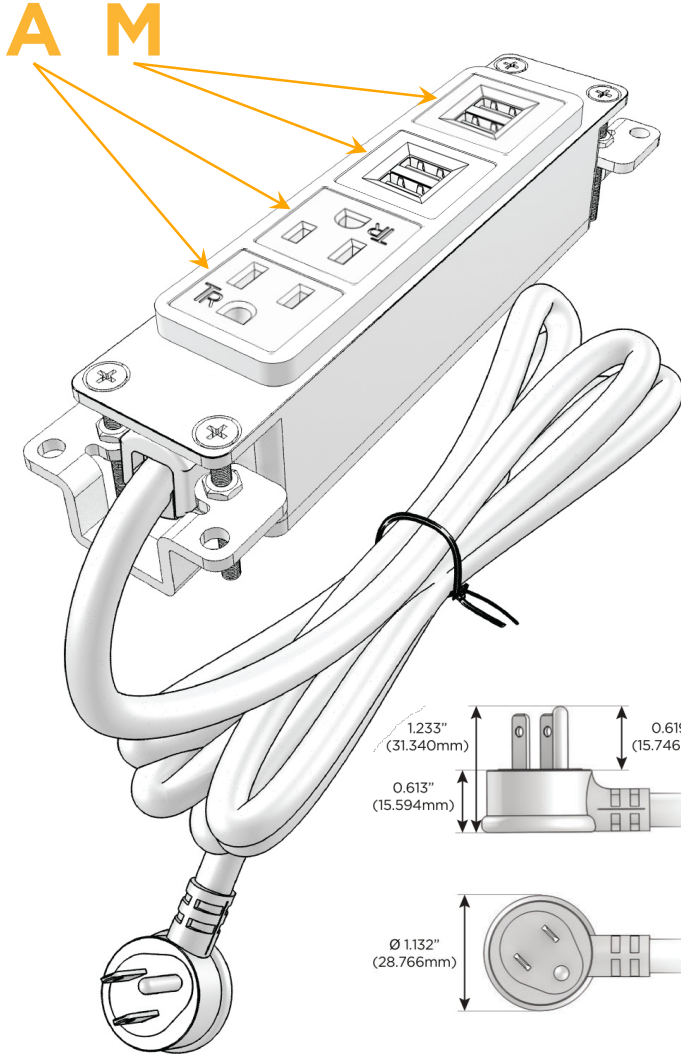

Bezel Finish: **SATIN BLACK (ABS)**

Custom Finishes Available M-POWER-4TW-AAMM-B2AB

Features:

Module/Port Options:

- A** Tamper Resistant AC Receptacle
- E** USB-A & USB-C (20W)
- M** Double USB-A (Fast Charging Ports - 18W)
- H** HDMI
- 6** CAT 6
- 12** RJ 12
- X** Switched AC
- Y** 3-Way Switch (Low Voltage)
- V** USB-C (45W High Speed Charging Port)
- S** USB-C (25W High Speed Charging Port)
- R** Switched AC (Rocker Switch)
- D** Dimmer Switch

Plug:

- Supplied with Low Profile Flat 45° Angle 120 VAC Plug
- Optional Standard Straight 120 VAC Plug
- Optional Straight 120 VAC Pass-through Plug

- CLEAN, COMPACT DESIGN
- STREAMLINED
- LOW PROFILE
- SIDE-EXITING CORDS
- PLUG & PLAY
- 6' AC CORD & PLUG (FLAT PLUG STANDARD)
- CUSTOMIZABLE CONFIGURATIONS AND FINISHES
- UL LISTED FOR MOUNTING IN FURNITURE
- 15A

M-POWER-4T

AC POWER & DATA CONNECTIVITY SOLUTION

M-POWER-4TW-AAMM-B2AB

Specs:

Modules/Ports:

- A** Tamper Resistant AC Receptacle
- M** Double USB-A (Fast Charging Ports - 18W)

Distributed by

Mormax Company, Inc.