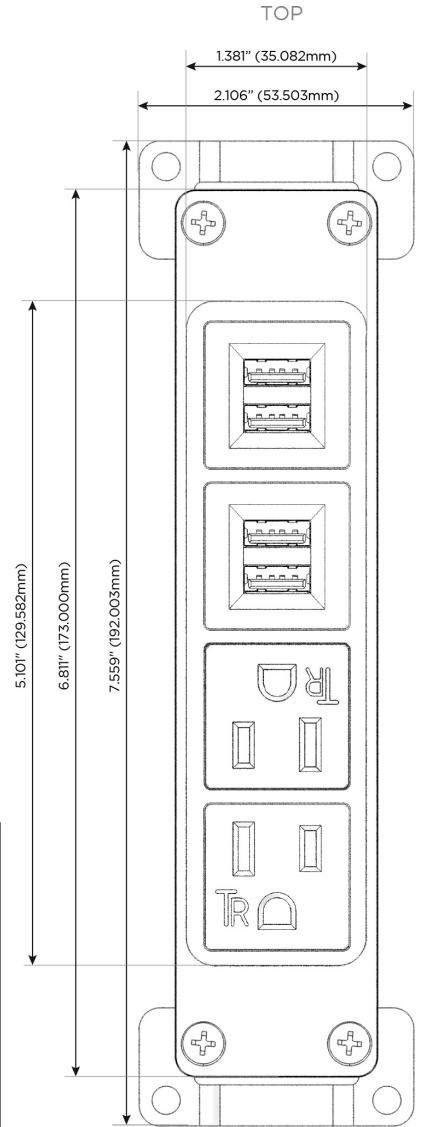

Bezel Finish: **SATIN BLACK (ABS)**

Custom Finishes Available M-POWER-4TW-AAMM-B2AB

Features:

Module/Port Options:

- A** Tamper Resistant AC Receptacle
- E** USB-A & USB-C (20W)
- M** Double USB-A (Fast Charging Ports - 18W)
- H** HDMI
- 6** CAT 6
- 12** RJ 12
- X** Switched AC
- Y** 3-Way Switch (Low Voltage)
- V** USB-C (45W High Speed Charging Port)
- S** USB-C (25W High Speed Charging Port)
- R** Switched AC (Rocker Switch)
- D** Dimmer Switch

Plug:

- Supplied with Low Profile Flat 45° Angle 120 VAC Plug
- Optional Standard Straight 120 VAC Plug
- Optional Straight 120 VAC Pass-through Plug

- CLEAN, COMPACT DESIGN
- STREAMLINED
- LOW PROFILE
- SIDE-EXITING CORDS
- PLUG & PLAY
- 6' AC CORD & PLUG (FLAT PLUG STANDARD)
- CUSTOMIZABLE CONFIGURATIONS AND FINISHES
- UL LISTED FOR MOUNTING IN FURNITURE
- 15A

M-POWER-4T

AC POWER & DATA CONNECTIVITY SOLUTION

M-POWER-4TW-AAMM-B2AB

Specs:

Modules/Ports:

- A** Tamper Resistant AC Receptacle
- M** Double USB-A (Fast Charging Ports - 18W)

Distributed by

Mormax Company, Inc.