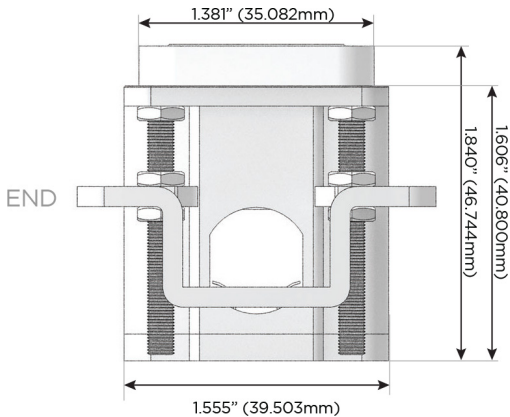

Plug:

- Supplied with Low Profile Flat 45° Angle 120 VAC Plug
- Optional Standard Straight 120 VAC Plug
- Optional Straight 120 VAC Pass-through Plug

- CLEAN, COMPACT DESIGN
- STREAMLINED
- LOW PROFILE
- SIDE-EXITING CORDS
- PLUG & PLAY
- 6' AC CORD & PLUG (FLAT PLUG STANDARD)
- CUSTOMIZABLE CONFIGURATIONS AND FINISHES
- UL LISTED FOR MOUNTING IN FURNITURE
- 15A

M-POWER-4T

AC POWER & DATA CONNECTIVITY SOLUTION

M-POWER-4TW-AAMM-B2AB

Specs:

Modules/Ports:

- A** Tamper Resistant AC Receptacle
- M** Double USB-A (Fast Charging Ports - 18W)

Distributed by

Mormax Company, Inc.