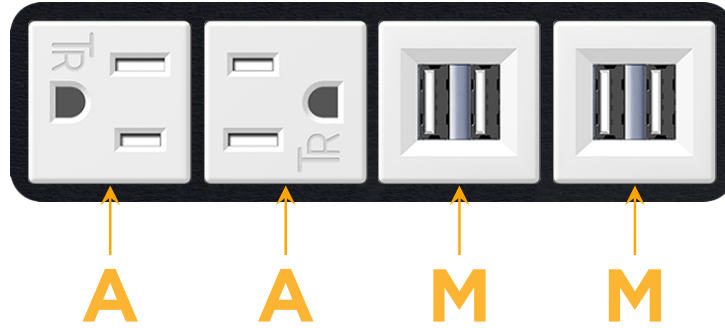

sales@mormax.com

mormax.com

Metro Light & Power's line of power & data solutions offers sophisticated design elements combined with greater ease of installation. Streamlined and low-profile, enhanced by side-exiting cords, our outlets advance the industry with their cutting edge look and feel. We believe flexibility is key, and we provide a variety of mounting options, including the ability to mount in limited spaces. Our outlets are available in many finishes and configurations, in addition to a custom color and finish capability for our clients.

Bezel Finish: **SATIN BLACK (ABS)**

Custom Finishes Available M-POWER-4TW-AAMM-B2AB

Features:

Module/Port Options:

- A** Tamper Resistant AC Receptacle
- E** USB-A & USB-C (20W)
- M** Double USB-A (Fast Charging Ports - 18W)
- H** HDMI
- 6** CAT 6
- 12** RJ 12
- X** Switched AC
- Y** 3-Way Switch (Low Voltage)
- V** USB-C (45W High Speed Charging Port)
- S** USB-C (25W High Speed Charging Port)
- R** Switched AC (Rocker Switch)
- D** Dimmer Switch

Plug:

- Supplied with Low Profile Flat 45° Angle 120 VAC Plug
- Optional Standard Straight 120 VAC Plug
- Optional Straight 120 VAC Pass-through Plug

- CLEAN, COMPACT DESIGN
- STREAMLINED
- LOW PROFILE
- SIDE-EXITING CORDS
- PLUG & PLAY
- 6' AC CORD & PLUG (FLAT PLUG STANDARD)
- CUSTOMIZABLE CONFIGURATIONS AND FINISHES
- UL LISTED FOR MOUNTING IN FURNITURE
- 15A

M-POWER-4T

AC POWER & DATA CONNECTIVITY SOLUTION

M-POWER-4TW-AAMM-B2AB

Specs:

Modules/Ports:

- A** Tamper Resistant AC Receptacle
- M** Double USB-A (Fast Charging Ports - 18W)

Distributed by

Mormax Company, Inc.