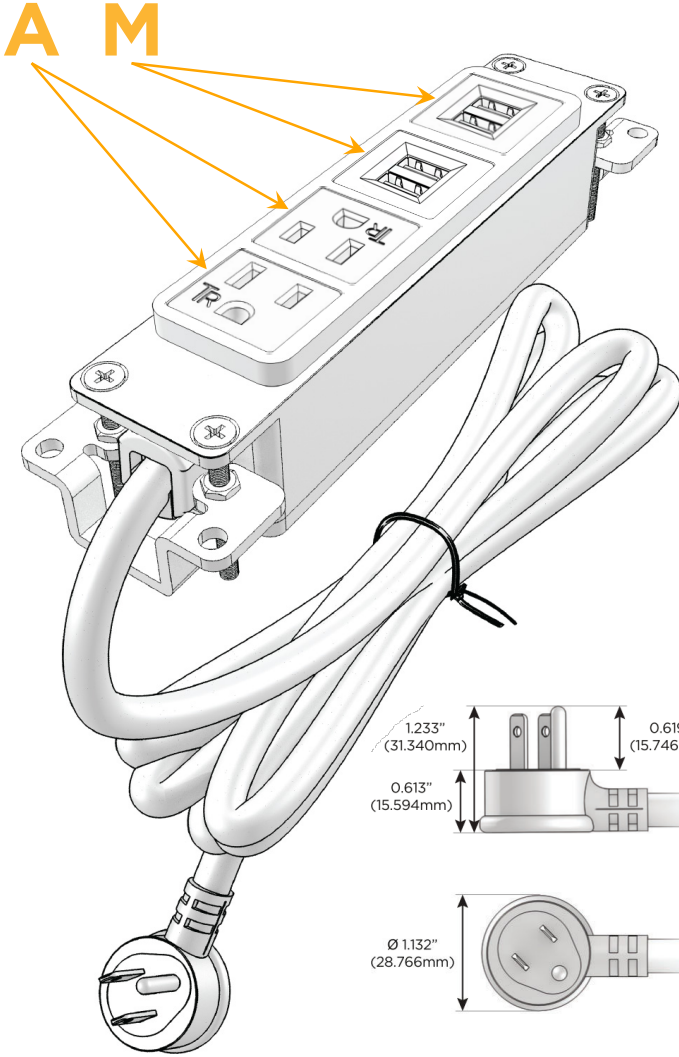

### Module/Port Options:

- A** Tamper Resistant AC Receptacle
- E** USB-A & USB-C (20W)
- M** Double USB-A (Fast Charging Ports - 18W)
- H** HDMI
- 6** CAT 6
- 12** RJ 12
- X** Switched AC
- Y** 3-Way Switch (Low Voltage)
- V** USB-C (45W High Speed Charging Port)
- S** USB-C (25W High Speed Charging Port)
- R** Switched AC (Rocker Switch)
- D** Dimmer Switch

### Plug:

Supplied with Low Profile Flat 45° Angle 120 VAC Plug

Optional Standard Straight 120 VAC Plug

Optional Straight 120 VAC Pass-through Plug

- CLEAN, COMPACT DESIGN
- STREAMLINED
- LOW PROFILE
- SIDE-EXITING CORDS
- PLUG & PLAY
- 6' AC CORD & PLUG (FLAT PLUG STANDARD)
- CUSTOMIZABLE CONFIGURATIONS AND FINISHES
- UL LISTED FOR MOUNTING IN FURNITURE
- 15A

# M-POWER-4T

AC POWER & DATA CONNECTIVITY SOLUTION

M-POWER-4TW-AAMM-APAB

Specs:

**Modules/Ports:**

- A** Tamper Resistant AC Receptacle
- M** Double USB-A (Fast Charging Ports - 18W)

Distributed by

Mormax Company, Inc.