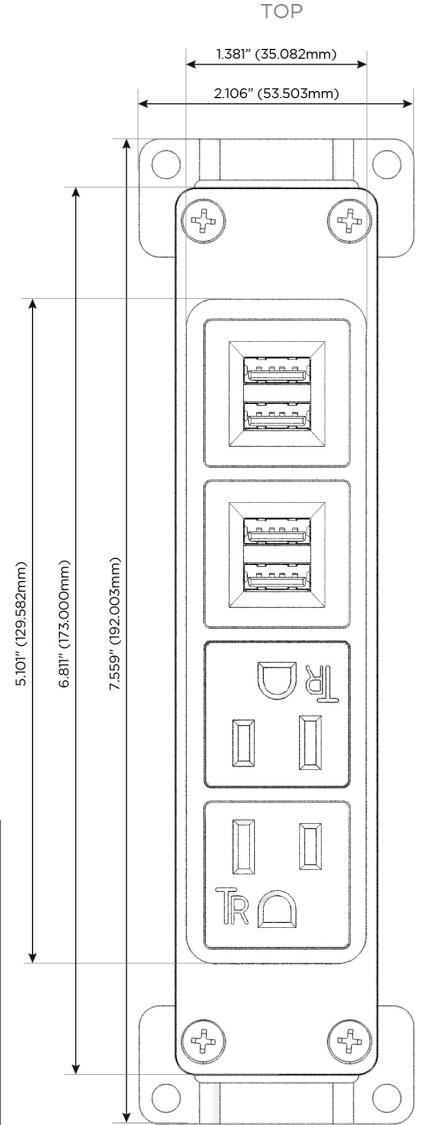

### Module/Port Options:

- A** Tamper Resistant AC Receptacle
- E** USB-A & USB-C (20W)
- M** Double USB-A (Fast Charging Ports - 18W)
- H** HDMI
- 6** CAT 6
- 12** RJ 12
- X** Switched AC
- Y** 3-Way Switch (Low Voltage)
- V** USB-C (45W High Speed Charging Port)
- S** USB-C (25W High Speed Charging Port)
- R** Switched AC (Rocker Switch)
- D** Dimmer Switch

### Plug:

Supplied with Low Profile Flat 45° Angle 120 VAC Plug

Optional Standard Straight 120 VAC Plug

Optional Straight 120 VAC Pass-through Plug

- CLEAN, COMPACT DESIGN
- STREAMLINED
- LOW PROFILE
- SIDE-EXITING CORDS
- PLUG & PLAY
- 6' AC CORD & PLUG (FLAT PLUG STANDARD)
- CUSTOMIZABLE CONFIGURATIONS AND FINISHES
- UL LISTED FOR MOUNTING IN FURNITURE
- 15A

# M-POWER-4T

AC POWER & DATA CONNECTIVITY SOLUTION

M-POWER-4TW-AAMM-APAB

Specs:

**Modules/Ports:**

- A** Tamper Resistant AC Receptacle
- M** Double USB-A (Fast Charging Ports - 18W)

Distributed by

Mormax Company, Inc.