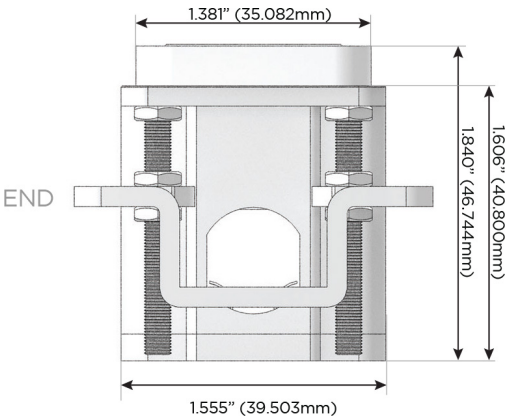

### Plug:

Supplied with Low Profile Flat 45° Angle 120 VAC Plug

Optional Standard Straight 120 VAC Plug

Optional Straight 120 VAC Pass-through Plug

- CLEAN, COMPACT DESIGN
- STREAMLINED
- LOW PROFILE
- SIDE-EXITING CORDS
- PLUG & PLAY
- 6' AC CORD & PLUG (FLAT PLUG STANDARD)
- CUSTOMIZABLE CONFIGURATIONS AND FINISHES
- UL LISTED FOR MOUNTING IN FURNITURE
- 15A

# M-POWER-4T

AC POWER & DATA CONNECTIVITY SOLUTION

M-POWER-4TW-AAMM-APAB

Specs:

**Modules/Ports:**

- A** Tamper Resistant AC Receptacle
- M** Double USB-A (Fast Charging Ports - 18W)

Distributed by

Mormax Company, Inc.