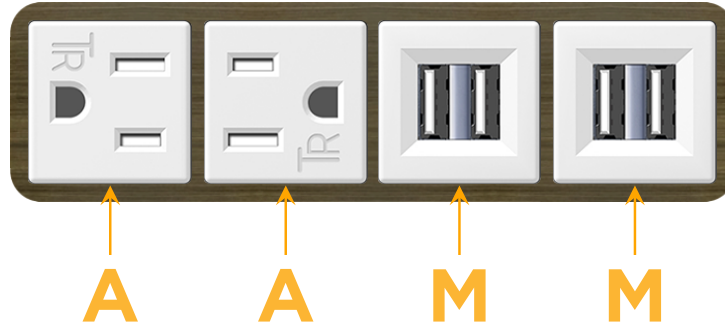

M-POWER-4T

AC POWER & DATA CONNECTIVITY SOLUTION

M-POWER-4TW-AAMM-APAB

Distributed by

Mormax Company, Inc.

8 Westchester Plaza

Elmsford, NY 10523

914-699-0101

sales@mormax.com

mormax.com

Metro Light & Power's line of power & data solutions offers sophisticated design elements combined with greater ease of installation. Streamlined and low-profile, enhanced by side-exiting cords, our outlets advance the industry with their cutting edge look and feel. We believe flexibility is key, and we provide a variety of mounting options, including the ability to mount in limited spaces. Our outlets are available in many finishes and configurations, in addition to a custom color and finish capability for our clients.

Bezel Finish: **SPECIAL ANTIQUE BRONZE (ABS)**

Custom Finishes Available M-POWER-4TW-AAMM-APAB

Features:

Module/Port Options:

- **A** Tamper Resistant AC Receptacle
- **E** USB-A & USB-C (20W)
- **M** Double USB-A (Fast Charging Ports - 18W)
- **H** HDMI
- **6** CAT 6
- **12** RJ 12
- **X** Switched AC
- **Y** 3-Way Switch (Low Voltage)
- **V** USB-C (45W High Speed Charging Port)
- **S** USB-C (25W High Speed Charging Port)
- **R** Switched AC (Rocker Switch)
- **D** Dimmer Switch

Plug:

Supplied with Low Profile Flat 45° Angle 120 VAC Plug

Optional Standard Straight 120 VAC Plug

Optional Straight 120 VAC Pass-through Plug

- CLEAN, COMPACT DESIGN
- STREAMLINED
- LOW PROFILE
- SIDE-EXITING CORDS
- PLUG & PLAY
- 6' AC CORD & PLUG (FLAT PLUG STANDARD)
- CUSTOMIZABLE CONFIGURATIONS AND FINISHES
- UL LISTED FOR MOUNTING IN FURNITURE
- 15A