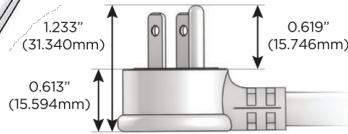

Plug:

Supplied with Low Profile Flat 45° Angle 120 VAC Plug

Optional Standard Straight 120 VAC Plug

Optional Straight 120 VAC Pass-through Plug

- CLEAN, COMPACT DESIGN
- STREAMLINED
- LOW PROFILE
- SIDE-EXITING CORDS
- PLUG & PLAY
- 6' AC CORD & PLUG (FLAT PLUG STANDARD)
- CUSTOMIZABLE CONFIGURATIONS AND FINISHES
- UL LISTED FOR MOUNTING IN FURNITURE
- 15A

M-POWER-4T

AC POWER & DATA CONNECTIVITY SOLUTION

M-POWER-4TW-AAM6-WAB

Specs:

Modules/Ports:

- A** Tamper Resistant AC Receptacle
- M** Double USB-A (Fast Charging Ports - 18W)
- 6** CAT 6

A M 6

Distributed by