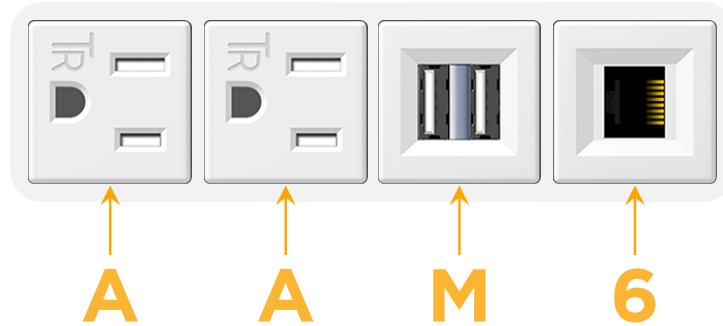

sales@mormax.com

mormax.com

Metro Light & Power's line of power & data solutions offers sophisticated design elements combined with greater ease of installation. Streamlined and low-profile, enhanced by side-exiting cords, our outlets advance the industry with their cutting edge look and feel. We believe flexibility is key, and we provide a variety of mounting options, including the ability to mount in limited spaces. Our outlets are available in many finishes and configurations, in addition to a custom color and finish capability for our clients.

Bezel Finish: **WHITE (ABS)**

Custom Finishes Available M-POWER-4TW-AAM6-WAB

Features:

Module/Port Options:

- A** Tamper Resistant AC Receptacle
- E** USB-A & USB-C (20W)
- M** Double USB-A (Fast Charging Ports - 18W)
- H** HDMI
- 6** CAT 6
- 12** RJ 12
- X** Switched AC
- Y** 3-Way Switch (Low Voltage)
- V** USB-C (45W High Speed Charging Port)
- S** USB-C (25W High Speed Charging Port)
- R** Switched AC (Rocker Switch)
- D** Dimmer Switch

Plug:

Supplied with Low Profile Flat 45° Angle 120 VAC Plug

Optional Standard Straight 120 VAC Plug

Optional Straight 120 VAC Pass-through Plug

- CLEAN, COMPACT DESIGN
- STREAMLINED
- LOW PROFILE
- SIDE-EXITING CORDS
- PLUG & PLAY
- 6' AC CORD & PLUG (FLAT PLUG STANDARD)
- CUSTOMIZABLE CONFIGURATIONS AND FINISHES
- UL LISTED FOR MOUNTING IN FURNITURE
- 15A

M-POWER-4T

AC POWER & DATA CONNECTIVITY SOLUTION

M-POWER-4TW-AAM6-WAB

Specs:

Modules/Ports:

- A** Tamper Resistant AC Receptacle
- M** Double USB-A (Fast Charging Ports - 18W)
- 6** CAT 6

A M 6

Distributed by