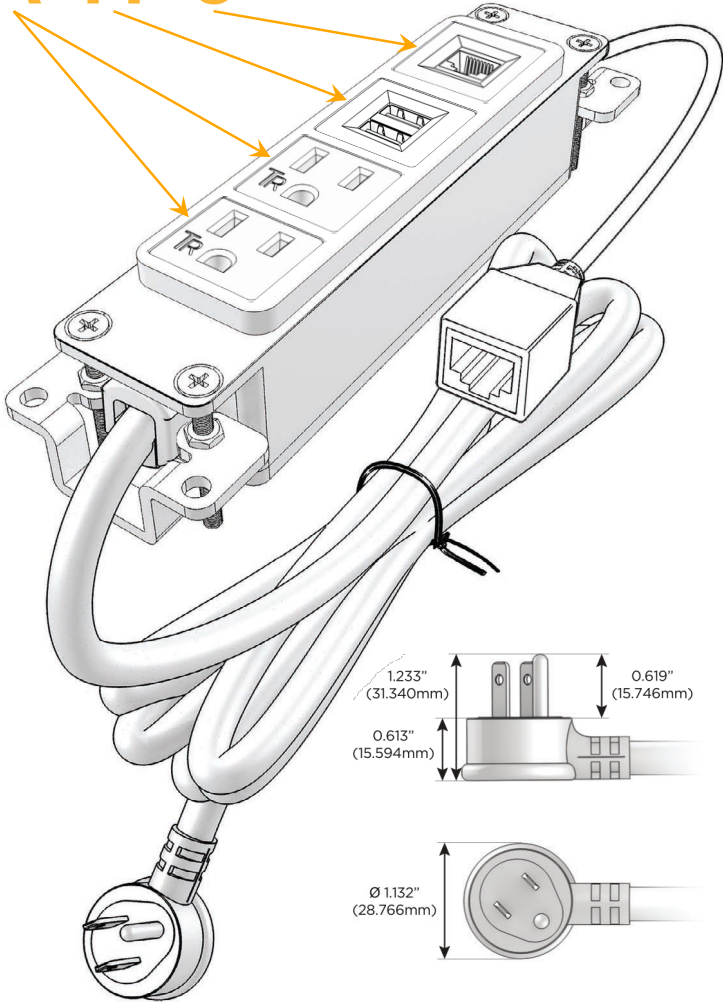

Bezel Finish: **WHITE (ABS)**

Custom Finishes Available M-POWER-4TW-AAM6-WAB

Features:

Module/Port Options:

- A** Tamper Resistant AC Receptacle
- E** USB-A & USB-C (20W)
- M** Double USB-A (Fast Charging Ports - 18W)
- H** HDMI
- 6** CAT 6
- 12** RJ 12
- X** Switched AC
- Y** 3-Way Switch (Low Voltage)
- V** USB-C (45W High Speed Charging Port)
- S** USB-C (25W High Speed Charging Port)
- R** Switched AC (Rocker Switch)
- D** Dimmer Switch

Plug:

Supplied with Low Profile Flat 45° Angle 120 VAC Plug

Optional Standard Straight 120 VAC Plug

Optional Straight 120 VAC Pass-through Plug

- CLEAN, COMPACT DESIGN
- STREAMLINED
- LOW PROFILE
- SIDE-EXITING CORDS
- PLUG & PLAY
- 6' AC CORD & PLUG (FLAT PLUG STANDARD)
- CUSTOMIZABLE CONFIGURATIONS AND FINISHES
- UL LISTED FOR MOUNTING IN FURNITURE
- 15A

M-POWER-4T

AC POWER & DATA CONNECTIVITY SOLUTION

M-POWER-4TW-AAM6-WAB

Specs:

Modules/Ports:

- A** Tamper Resistant AC Receptacle
- M** Double USB-A (Fast Charging Ports - 18W)
- 6** CAT 6

A M 6

Distributed by