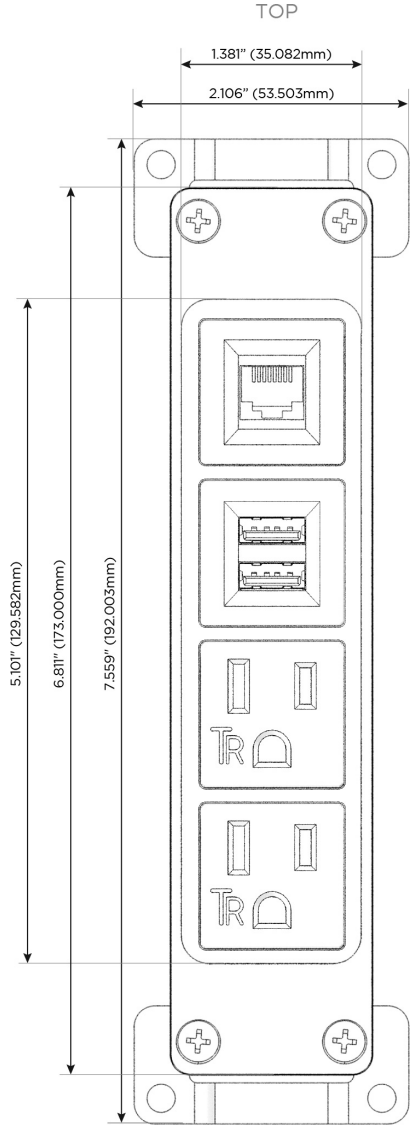

Bezel Finish: **STAINLESS STEEL BRUSHED**

Custom Finishes Available M-POWER-4TW-AAM6-SS4B

Features:

Module/Port Options:

- A** Tamper Resistant AC Receptacle
- E** USB-A & USB-C (20W)
- M** Double USB-A (Fast Charging Ports - 18W)
- H** HDMI
- 6** CAT 6
- 12** RJ 12
- X** Switched AC
- Y** 3-Way Switch (Low Voltage)
- V** USB-C (45W High Speed Charging Port)
- S** USB-C (25W High Speed Charging Port)
- R** Switched AC (Rocker Switch)
- D** Dimmer Switch

Plug:

Supplied with Low Profile Flat 45° Angle 120 VAC Plug

Optional Standard Straight 120 VAC Plug

Optional Straight 120 VAC Pass-through Plug

- CLEAN, COMPACT DESIGN
- STREAMLINED
- LOW PROFILE
- SIDE-EXITING CORDS
- PLUG & PLAY
- 6' AC CORD & PLUG (FLAT PLUG STANDARD)
- CUSTOMIZABLE CONFIGURATIONS AND FINISHES
- UL LISTED FOR MOUNTING IN FURNITURE
- 15A

M-POWER-4T

AC POWER & DATA CONNECTIVITY SOLUTION

M-POWER-4TW-AAM6-SS4B

Specs:

Modules/Ports:

- A** Tamper Resistant AC Receptacle
- M** Double USB-A (Fast Charging Ports - 18W)
- 6** CAT 6

A M 6

Distributed by