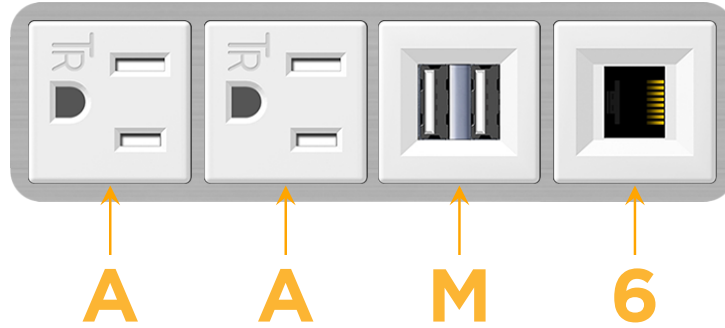

sales@mormax.com

mormax.com

Metro Light & Power's line of power & data solutions offers sophisticated design elements combined with greater ease of installation. Streamlined and low-profile, enhanced by side-exiting cords, our outlets advance the industry with their cutting edge look and feel. We believe flexibility is key, and we provide a variety of mounting options, including the ability to mount in limited spaces. Our outlets are available in many finishes and configurations, in addition to a custom color and finish capability for our clients.

Bezel Finish: **STAINLESS STEEL BRUSHED**

Custom Finishes Available M-POWER-4TW-AAM6-SS4B

Features:

Module/Port Options:

- A** Tamper Resistant AC Receptacle
- E** USB-A & USB-C (20W)
- M** Double USB-A (Fast Charging Ports - 18W)
- H** HDMI
- 6** CAT 6
- 12** RJ 12
- X** Switched AC
- Y** 3-Way Switch (Low Voltage)
- V** USB-C (45W High Speed Charging Port)
- S** USB-C (25W High Speed Charging Port)
- R** Switched AC (Rocker Switch)
- D** Dimmer Switch

Plug:

Supplied with Low Profile Flat 45° Angle 120 VAC Plug

Optional Standard Straight 120 VAC Plug

Optional Straight 120 VAC Pass-through Plug

- CLEAN, COMPACT DESIGN
- STREAMLINED
- LOW PROFILE
- SIDE-EXITING CORDS
- PLUG & PLAY
- 6' AC CORD & PLUG (FLAT PLUG STANDARD)
- CUSTOMIZABLE CONFIGURATIONS AND FINISHES
- UL LISTED FOR MOUNTING IN FURNITURE
- 15A

M-POWER-4T

AC POWER & DATA CONNECTIVITY SOLUTION

M-POWER-4TW-AAM6-SS4B

Specs:

Modules/Ports:

- A** Tamper Resistant AC Receptacle
- M** Double USB-A (Fast Charging Ports - 18W)
- 6** CAT 6

A M 6

Distributed by