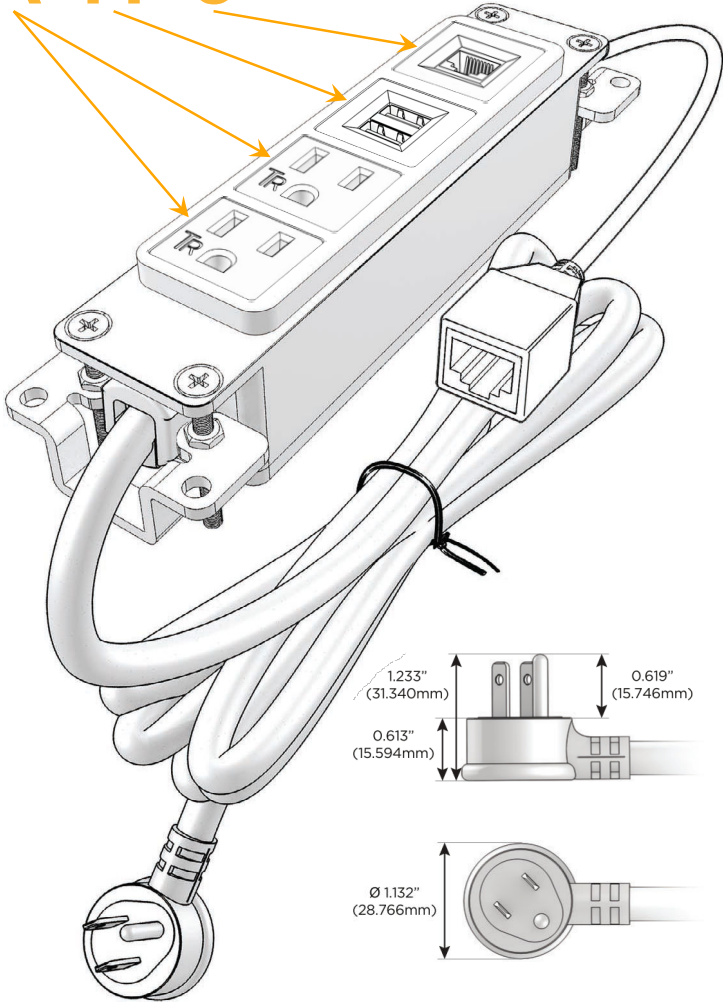

Bezel Finish: **STAINLESS STEEL BRUSHED**

Custom Finishes Available M-POWER-4TW-AAM6-SS4B

Features:

Module/Port Options:

- A** Tamper Resistant AC Receptacle
- E** USB-A & USB-C (20W)
- M** Double USB-A (Fast Charging Ports - 18W)
- H** HDMI
- 6** CAT 6
- 12** RJ 12
- X** Switched AC
- Y** 3-Way Switch (Low Voltage)
- V** USB-C (45W High Speed Charging Port)
- S** USB-C (25W High Speed Charging Port)
- R** Switched AC (Rocker Switch)
- D** Dimmer Switch

Plug:

Supplied with Low Profile Flat 45° Angle 120 VAC Plug

Optional Standard Straight 120 VAC Plug

Optional Straight 120 VAC Pass-through Plug

- CLEAN, COMPACT DESIGN
- STREAMLINED
- LOW PROFILE
- SIDE-EXITING CORDS
- PLUG & PLAY
- 6' AC CORD & PLUG (FLAT PLUG STANDARD)
- CUSTOMIZABLE CONFIGURATIONS AND FINISHES
- UL LISTED FOR MOUNTING IN FURNITURE
- 15A

M-POWER-4T

AC POWER & DATA CONNECTIVITY SOLUTION

M-POWER-4TW-AAM6-SS4B

Specs:

Modules/Ports:

- A** Tamper Resistant AC Receptacle
- M** Double USB-A (Fast Charging Ports - 18W)
- 6** CAT 6

A M 6

Distributed by