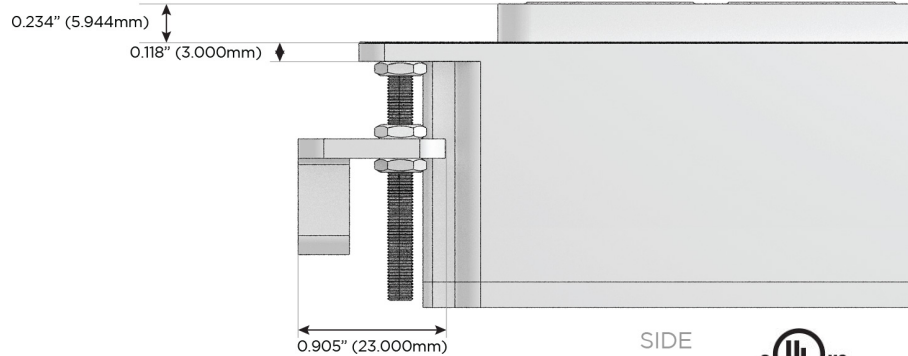

Plug:

Supplied with Low Profile Flat 45° Angle 120 VAC Plug

Optional Standard Straight 120 VAC Plug

Optional Straight 120 VAC Pass-through Plug

- CLEAN, COMPACT DESIGN
- STREAMLINED
- LOW PROFILE
- SIDE-EXITING CORDS
- PLUG & PLAY
- 6' AC CORD & PLUG (FLAT PLUG STANDARD)
- CUSTOMIZABLE CONFIGURATIONS AND FINISHES
- UL LISTED FOR MOUNTING IN FURNITURE
- 15A

M-POWER-4T

AC POWER & DATA CONNECTIVITY SOLUTION

M-POWER-4TW-AAM6-SS4B

Specs:

Modules/Ports:

- A** Tamper Resistant AC Receptacle
- M** Double USB-A (Fast Charging Ports - 18W)
- 6** CAT 6

A M 6

Distributed by