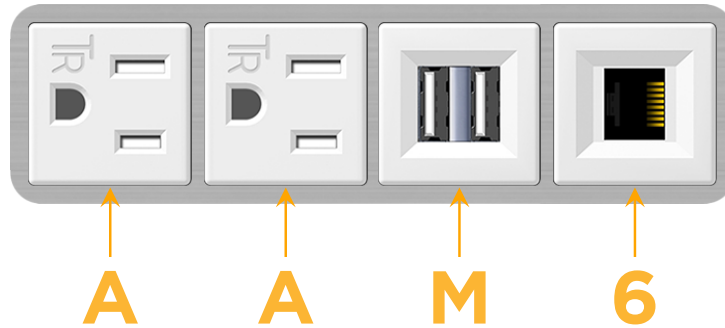

sales@mormax.com

mormax.com

Metro Light & Power's line of power & data solutions offers sophisticated design elements combined with greater ease of installation. Streamlined and low-profile, enhanced by side-exiting cords, our outlets advance the industry with their cutting edge look and feel. We believe flexibility is key, and we provide a variety of mounting options, including the ability to mount in limited spaces. Our outlets are available in many finishes and configurations, in addition to a custom color and finish capability for our clients.

Bezel Finish: **BRUSHED STAINLESS (ABS)**

Custom Finishes Available M-POWER-4TW-AAM6-SS4AB

Features:

Module/Port Options:

- A** Tamper Resistant AC Receptacle
- E** USB-A & USB-C (20W)
- M** Double USB-A (Fast Charging Ports - 18W)
- H** HDMI
- 6** CAT 6
- 12** RJ 12
- X** Switched AC
- Y** 3-Way Switch (Low Voltage)
- V** USB-C (45W High Speed Charging Port)
- S** USB-C (25W High Speed Charging Port)
- R** Switched AC (Rocker Switch)
- D** Dimmer Switch

Plug:

Supplied with Low Profile Flat 45° Angle 120 VAC Plug

Optional Standard Straight 120 VAC Plug

Optional Straight 120 VAC Pass-through Plug

- CLEAN, COMPACT DESIGN
- STREAMLINED
- LOW PROFILE
- SIDE-EXITING CORDS
- PLUG & PLAY
- 6' AC CORD & PLUG (FLAT PLUG STANDARD)
- CUSTOMIZABLE CONFIGURATIONS AND FINISHES
- UL LISTED FOR MOUNTING IN FURNITURE
- 15A

M-POWER-4T

AC POWER & DATA CONNECTIVITY SOLUTION

M-POWER-4TW-AAM6-SS4AB

Specs:

Modules/Ports:

- A** Tamper Resistant AC Receptacle
- M** Double USB-A (Fast Charging Ports - 18W)
- 6** CAT 6

A M 6

Distributed by