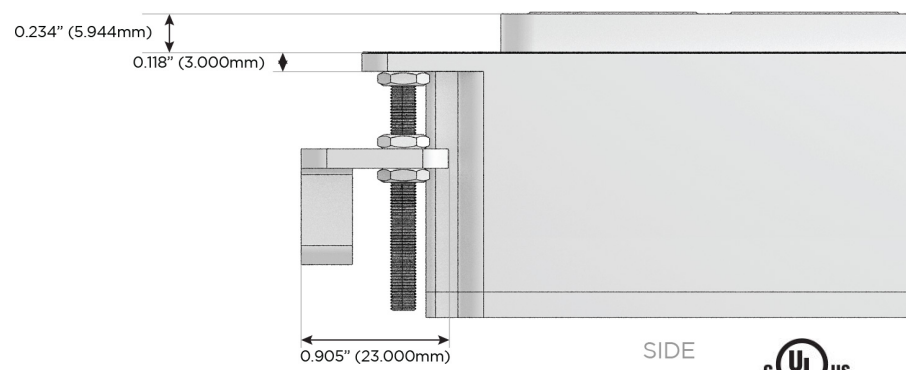

Plug:

Supplied with Low Profile Flat 45° Angle 120 VAC Plug

Optional Standard Straight 120 VAC Plug

Optional Straight 120 VAC Pass-through Plug

- CLEAN, COMPACT DESIGN
- STREAMLINED
- LOW PROFILE
- SIDE-EXITING CORDS
- PLUG & PLAY
- 6' AC CORD & PLUG (FLAT PLUG STANDARD)
- CUSTOMIZABLE CONFIGURATIONS AND FINISHES
- UL LISTED FOR MOUNTING IN FURNITURE
- 15A

M-POWER-4T

AC POWER & DATA CONNECTIVITY SOLUTION

M-POWER-4TW-AAM6-SS4AB

Specs:

Modules/Ports:

- A** Tamper Resistant AC Receptacle
- M** Double USB-A (Fast Charging Ports - 18W)
- 6** CAT 6

A M 6

Distributed by