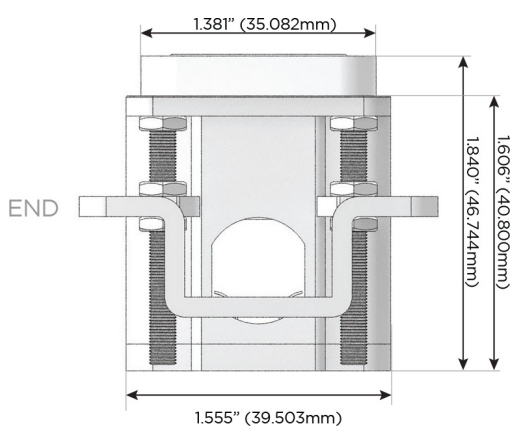

Plug:

Supplied with Low Profile Flat 45° Angle 120 VAC Plug

Optional Standard Straight 120 VAC Plug

Optional Straight 120 VAC Pass-through Plug

- CLEAN, COMPACT DESIGN
- STREAMLINED
- LOW PROFILE
- SIDE-EXITING CORDS
- PLUG & PLAY
- 6' AC CORD & PLUG (FLAT PLUG STANDARD)
- CUSTOMIZABLE CONFIGURATIONS AND FINISHES
- UL LISTED FOR MOUNTING IN FURNITURE
- 15A

M-POWER-4T

AC POWER & DATA CONNECTIVITY SOLUTION

M-POWER-4TW-AAM6-SS4AB

Specs:

Modules/Ports:

- A** Tamper Resistant AC Receptacle
- M** Double USB-A (Fast Charging Ports - 18W)
- 6** CAT 6

A M 6

Distributed by