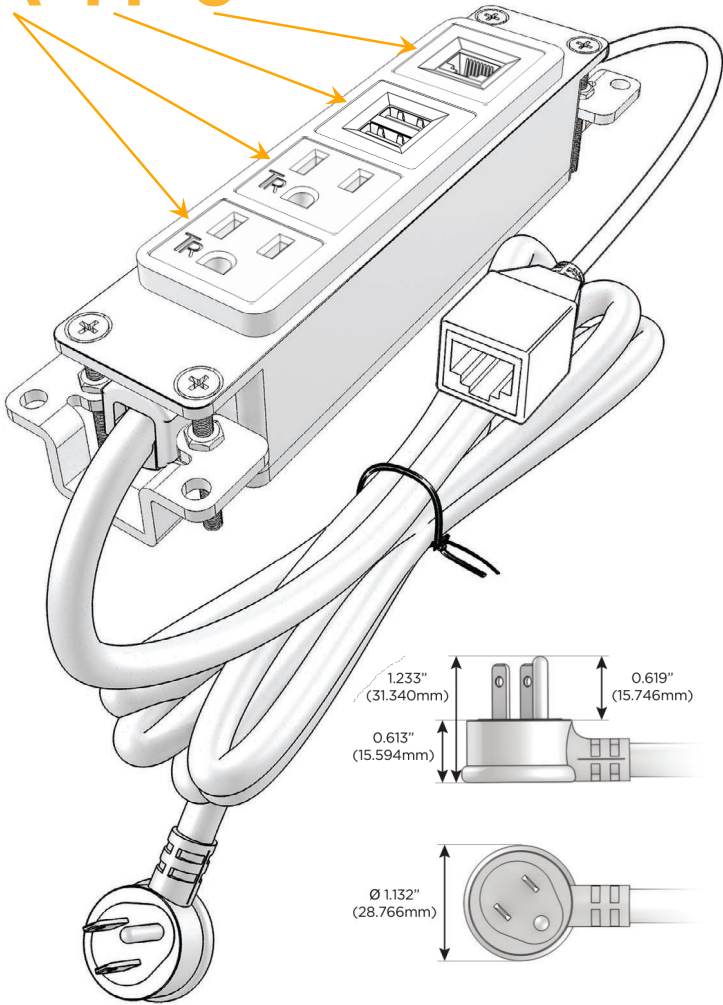

Bezel Finish: **BRUSHED STAINLESS (ABS)**

Custom Finishes Available M-POWER-4TW-AAM6-SS4AB

Features:

Module/Port Options:

- A** Tamper Resistant AC Receptacle
- E** USB-A & USB-C (20W)
- M** Double USB-A (Fast Charging Ports - 18W)
- H** HDMI
- 6** CAT 6
- 12** RJ 12
- X** Switched AC
- Y** 3-Way Switch (Low Voltage)
- V** USB-C (45W High Speed Charging Port)
- S** USB-C (25W High Speed Charging Port)
- R** Switched AC (Rocker Switch)
- D** Dimmer Switch

Plug:

Supplied with Low Profile Flat 45° Angle 120 VAC Plug

Optional Standard Straight 120 VAC Plug

Optional Straight 120 VAC Pass-through Plug

- CLEAN, COMPACT DESIGN
- STREAMLINED
- LOW PROFILE
- SIDE-EXITING CORDS
- PLUG & PLAY
- 6' AC CORD & PLUG (FLAT PLUG STANDARD)
- CUSTOMIZABLE CONFIGURATIONS AND FINISHES
- UL LISTED FOR MOUNTING IN FURNITURE
- 15A

M-POWER-4T

AC POWER & DATA CONNECTIVITY SOLUTION

M-POWER-4TW-AAM6-SS4AB

Specs:

Modules/Ports:

- A** Tamper Resistant AC Receptacle
- M** Double USB-A (Fast Charging Ports - 18W)
- 6** CAT 6

A M 6

Distributed by