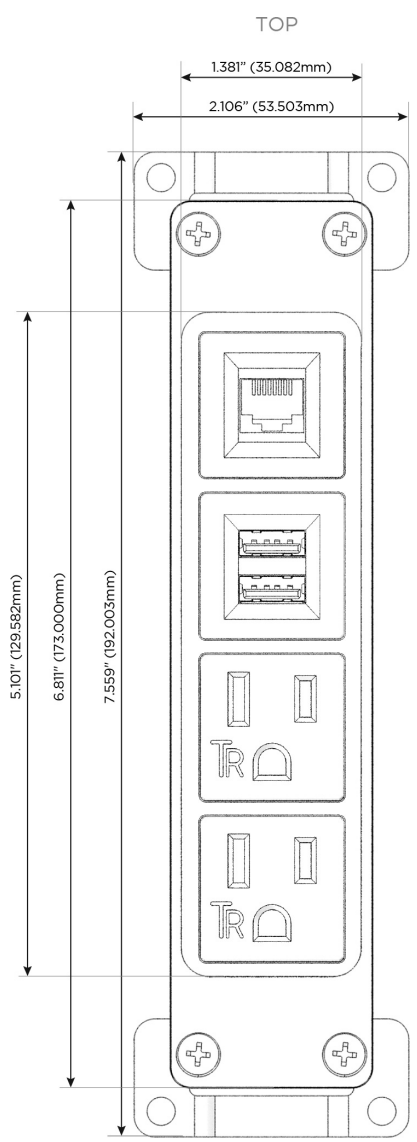

Bezel Finish: **BRUSHED STAINLESS (ABS)**

Custom Finishes Available M-POWER-4TW-AAM6-SS4AB

Features:

Module/Port Options:

- A** Tamper Resistant AC Receptacle
- E** USB-A & USB-C (20W)
- M** Double USB-A (Fast Charging Ports - 18W)
- H** HDMI
- 6** CAT 6
- 12** RJ 12
- X** Switched AC
- Y** 3-Way Switch (Low Voltage)
- V** USB-C (45W High Speed Charging Port)
- S** USB-C (25W High Speed Charging Port)
- R** Switched AC (Rocker Switch)
- D** Dimmer Switch

Plug:

Supplied with Low Profile Flat 45° Angle 120 VAC Plug

Optional Standard Straight 120 VAC Plug

Optional Straight 120 VAC Pass-through Plug

- CLEAN, COMPACT DESIGN
- STREAMLINED
- LOW PROFILE
- SIDE-EXITING CORDS
- PLUG & PLAY
- 6' AC CORD & PLUG (FLAT PLUG STANDARD)
- CUSTOMIZABLE CONFIGURATIONS AND FINISHES
- UL LISTED FOR MOUNTING IN FURNITURE
- 15A

M-POWER-4T

AC POWER & DATA CONNECTIVITY SOLUTION

M-POWER-4TW-AAM6-SS4AB

Specs:

Modules/Ports:

- A** Tamper Resistant AC Receptacle
- M** Double USB-A (Fast Charging Ports - 18W)
- 6** CAT 6

A M 6

Distributed by