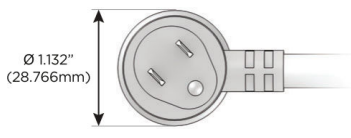

Plug:

Supplied with Low Profile Flat 45° Angle 120 VAC Plug

Optional Standard Straight 120 VAC Plug

Optional Straight 120 VAC Pass-through Plug

- CLEAN, COMPACT DESIGN
- STREAMLINED
- LOW PROFILE
- SIDE-EXITING CORDS
- PLUG & PLAY
- 6' AC CORD & PLUG (FLAT PLUG STANDARD)
- CUSTOMIZABLE CONFIGURATIONS AND FINISHES
- UL LISTED FOR MOUNTING IN FURNITURE
- 15A

M-POWER-4T

AC POWER & DATA CONNECTIVITY SOLUTION

M-POWER-4TW-AAM6-SS4AB

Specs:

Modules/Ports:

- A** Tamper Resistant AC Receptacle
- M** Double USB-A (Fast Charging Ports - 18W)
- 6** CAT 6

A M 6

Distributed by