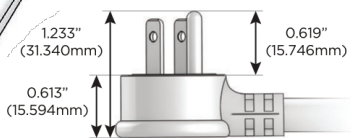

M-POWER-4T

AC POWER & DATA CONNECTIVITY SOLUTION

M-POWER-4TW-AAM6-SS4AB

Specs:

Modules/Ports:

- A** Tamper Resistant AC Receptacle
- M** Double USB-A (Fast Charging Ports - 18W)
- 6** CAT 6

A M 6

Distributed by