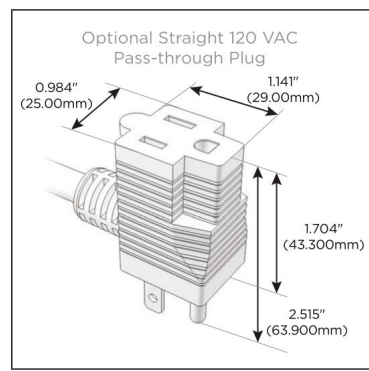

Plug:

Supplied with Low Profile Flat 45° Angle 120 VAC Plug

Optional Standard Straight 120 VAC Plug

Optional Straight 120 VAC Pass-through Plug

- CLEAN, COMPACT DESIGN
- STREAMLINED
- LOW PROFILE
- SIDE-EXITING CORDS
- PLUG & PLAY
- 6' AC CORD & PLUG (FLAT PLUG STANDARD)
- CUSTOMIZABLE CONFIGURATIONS AND FINISHES
- UL LISTED FOR MOUNTING IN FURNITURE
- 15A

M-POWER-4T

AC POWER & DATA CONNECTIVITY SOLUTION

M-POWER-4TW-AAM6-SS4AB

Specs:

Modules/Ports:

- A** Tamper Resistant AC Receptacle
- M** Double USB-A (Fast Charging Ports - 18W)
- 6** CAT 6

A M 6

Distributed by