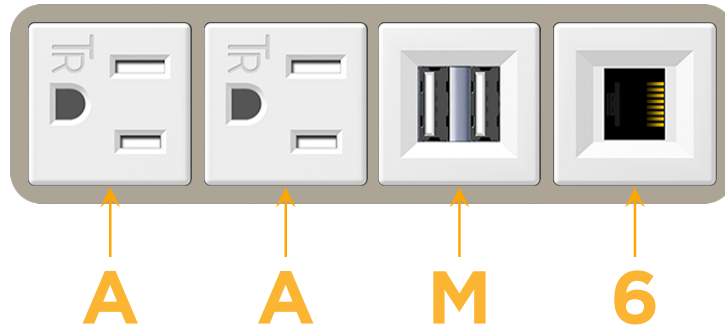

sales@mormax.com

mormax.com

Metro Light & Power's line of power & data solutions offers sophisticated design elements combined with greater ease of installation. Streamlined and low-profile, enhanced by side-exiting cords, our outlets advance the industry with their cutting edge look and feel. We believe flexibility is key, and we provide a variety of mounting options, including the ability to mount in limited spaces. Our outlets are available in many finishes and configurations, in addition to a custom color and finish capability for our clients.

Bezel Finish: **SATIN NICKEL (ABS)**

Custom Finishes Available M-POWER-4TW-AAM6-SAB

Features:

Module/Port Options:

- A** Tamper Resistant AC Receptacle
- E** USB-A & USB-C (20W)
- M** Double USB-A (Fast Charging Ports - 18W)
- H** HDMI
- 6** CAT 6
- 12** RJ 12
- X** Switched AC
- Y** 3-Way Switch (Low Voltage)
- V** USB-C (45W High Speed Charging Port)
- S** USB-C (25W High Speed Charging Port)
- R** Switched AC (Rocker Switch)
- D** Dimmer Switch

Plug:

- Supplied with Low Profile Flat 45° Angle 120 VAC Plug
- Optional Standard Straight 120 VAC Plug
- Optional Straight 120 VAC Pass-through Plug

- CLEAN, COMPACT DESIGN
- STREAMLINED
- LOW PROFILE
- SIDE-EXITING CORDS
- PLUG & PLAY
- 6' AC CORD & PLUG (FLAT PLUG STANDARD)
- CUSTOMIZABLE CONFIGURATIONS AND FINISHES
- UL LISTED FOR MOUNTING IN FURNITURE
- 15A

M-POWER-4T

AC POWER & DATA CONNECTIVITY SOLUTION

M-POWER-4TW-AAM6-SAB

Specs:

Modules/Ports:

- A** Tamper Resistant AC Receptacle
- M** Double USB-A (Fast Charging Ports - 18W)
- 6** CAT 6

A M 6

Distributed by