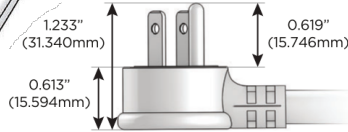

M-POWER-4T

AC POWER & DATA CONNECTIVITY SOLUTION

M-POWER-4TW-AAM6-SAB

Specs:

Modules/Ports:

- A** Tamper Resistant AC Receptacle
- M** Double USB-A (Fast Charging Ports - 18W)
- 6** CAT 6

A M 6

Distributed by