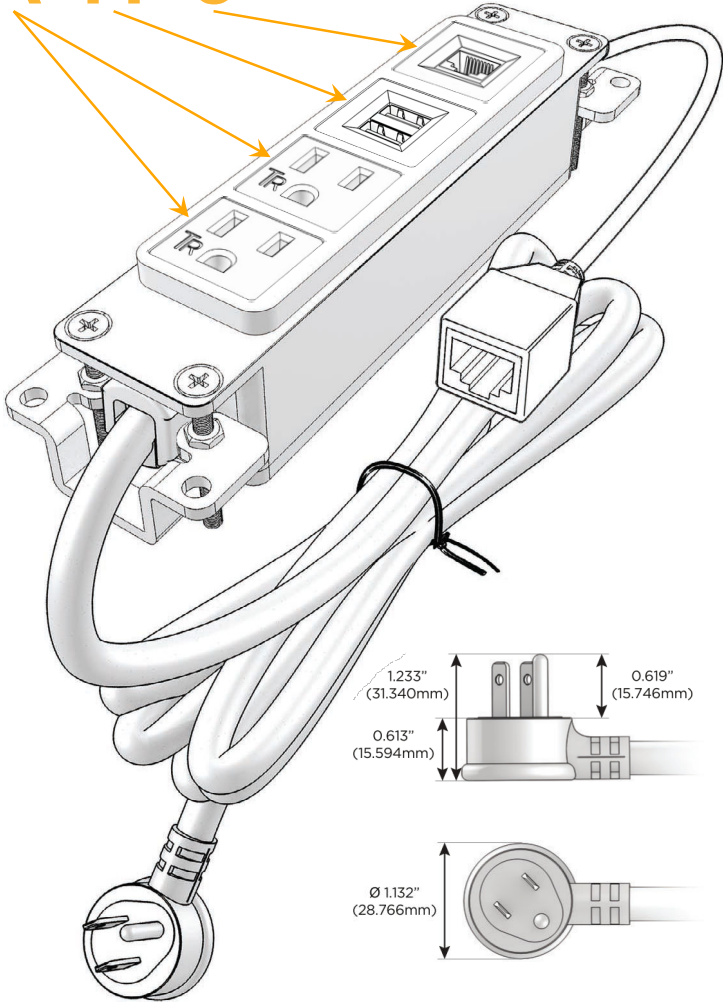

Bezel Finish: **SATIN NICKEL (ABS)**

Custom Finishes Available M-POWER-4TW-AAM6-SAB

Features:

Module/Port Options:

- A** Tamper Resistant AC Receptacle
- E** USB-A & USB-C (20W)
- M** Double USB-A (Fast Charging Ports - 18W)
- H** HDMI
- 6** CAT 6
- 12** RJ 12
- X** Switched AC
- Y** 3-Way Switch (Low Voltage)
- V** USB-C (45W High Speed Charging Port)
- S** USB-C (25W High Speed Charging Port)
- R** Switched AC (Rocker Switch)
- D** Dimmer Switch

Plug:

- Supplied with Low Profile Flat 45° Angle 120 VAC Plug
- Optional Standard Straight 120 VAC Plug
- Optional Straight 120 VAC Pass-through Plug

- CLEAN, COMPACT DESIGN
- STREAMLINED
- LOW PROFILE
- SIDE-EXITING CORDS
- PLUG & PLAY
- 6' AC CORD & PLUG (FLAT PLUG STANDARD)
- CUSTOMIZABLE CONFIGURATIONS AND FINISHES
- UL LISTED FOR MOUNTING IN FURNITURE
- 15A

M-POWER-4T

AC POWER & DATA CONNECTIVITY SOLUTION

M-POWER-4TW-AAM6-SAB

Specs:

Modules/Ports:

- A** Tamper Resistant AC Receptacle
- M** Double USB-A (Fast Charging Ports - 18W)
- 6** CAT 6

A M 6

Distributed by