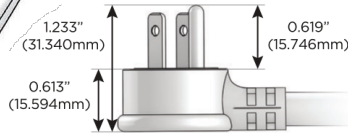

Plug:

Supplied with Low Profile Flat 45° Angle 120 VAC Plug

Optional Standard Straight 120 VAC Plug

Optional Straight 120 VAC Pass-through Plug

- CLEAN, COMPACT DESIGN
- STREAMLINED
- LOW PROFILE
- SIDE-EXITING CORDS
- PLUG & PLAY
- 6' AC CORD & PLUG (FLAT PLUG STANDARD)
- CUSTOMIZABLE CONFIGURATIONS AND FINISHES
- UL LISTED FOR MOUNTING IN FURNITURE
- 15A

M-POWER-4T

AC POWER & DATA CONNECTIVITY SOLUTION

M-POWER-4TW-AAM6-S3AB

Specs:

Modules/Ports:

- A** Tamper Resistant AC Receptacle
- M** Double USB-A (Fast Charging Ports - 18W)
- 6** CAT 6

A M 6

Distributed by