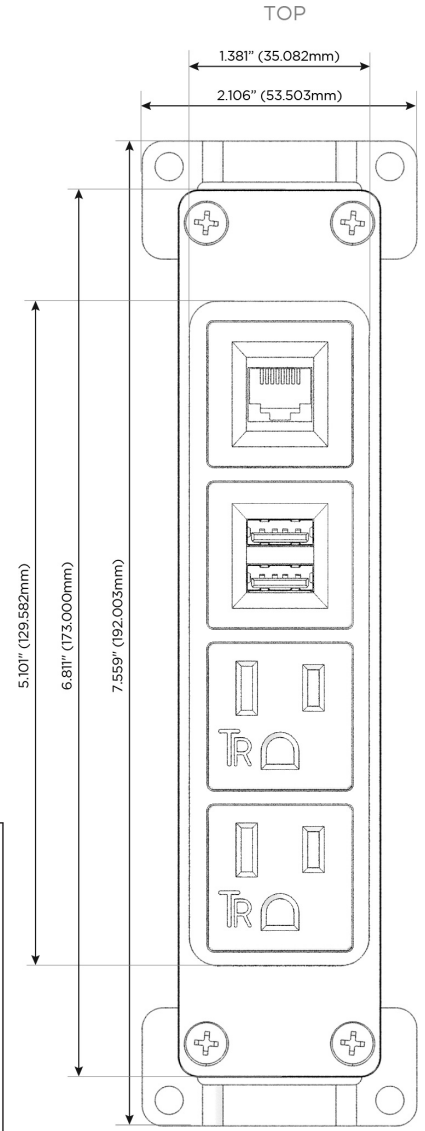

Bezel Finish: **GUNMETAL (ABS)**

Custom Finishes Available M-POWER-4TW-AAM6-S3AB

Features:

Module/Port Options:

- A** Tamper Resistant AC Receptacle
- E** USB-A & USB-C (20W)
- M** Double USB-A (Fast Charging Ports - 18W)
- H** HDMI
- 6** CAT 6
- 12** RJ 12
- X** Switched AC
- Y** 3-Way Switch (Low Voltage)
- V** USB-C (45W High Speed Charging Port)
- S** USB-C (25W High Speed Charging Port)
- R** Switched AC (Rocker Switch)
- D** Dimmer Switch

Plug:

Supplied with Low Profile Flat 45° Angle 120 VAC Plug

Optional Standard Straight 120 VAC Plug

Optional Straight 120 VAC Pass-through Plug

- CLEAN, COMPACT DESIGN
- STREAMLINED
- LOW PROFILE
- SIDE-EXITING CORDS
- PLUG & PLAY
- 6' AC CORD & PLUG (FLAT PLUG STANDARD)
- CUSTOMIZABLE CONFIGURATIONS AND FINISHES
- UL LISTED FOR MOUNTING IN FURNITURE
- 15A

M-POWER-4T

AC POWER & DATA CONNECTIVITY SOLUTION

M-POWER-4TW-AAM6-S3AB

Specs:

Modules/Ports:

- A** Tamper Resistant AC Receptacle
- M** Double USB-A (Fast Charging Ports - 18W)
- 6** CAT 6

A M 6

Distributed by