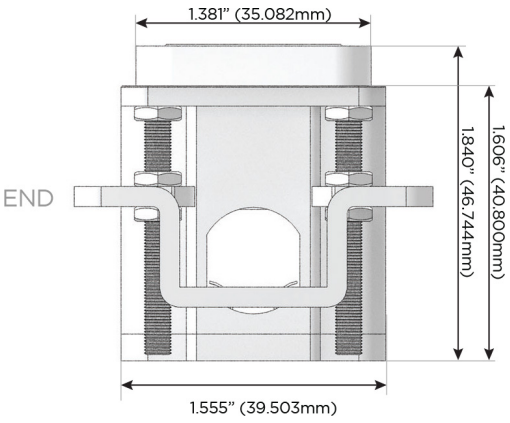

Plug:

Supplied with Low Profile Flat 45° Angle 120 VAC Plug

Optional Standard Straight 120 VAC Plug

Optional Straight 120 VAC Pass-through Plug

- CLEAN, COMPACT DESIGN
- STREAMLINED
- LOW PROFILE
- SIDE-EXITING CORDS
- PLUG & PLAY
- 6' AC CORD & PLUG (FLAT PLUG STANDARD)
- CUSTOMIZABLE CONFIGURATIONS AND FINISHES
- UL LISTED FOR MOUNTING IN FURNITURE
- 15A

M-POWER-4T

AC POWER & DATA CONNECTIVITY SOLUTION

M-POWER-4TW-AAM6-S3AB

Specs:

Modules/Ports:

- A** Tamper Resistant AC Receptacle
- M** Double USB-A (Fast Charging Ports - 18W)
- 6** CAT 6

A M 6

Distributed by