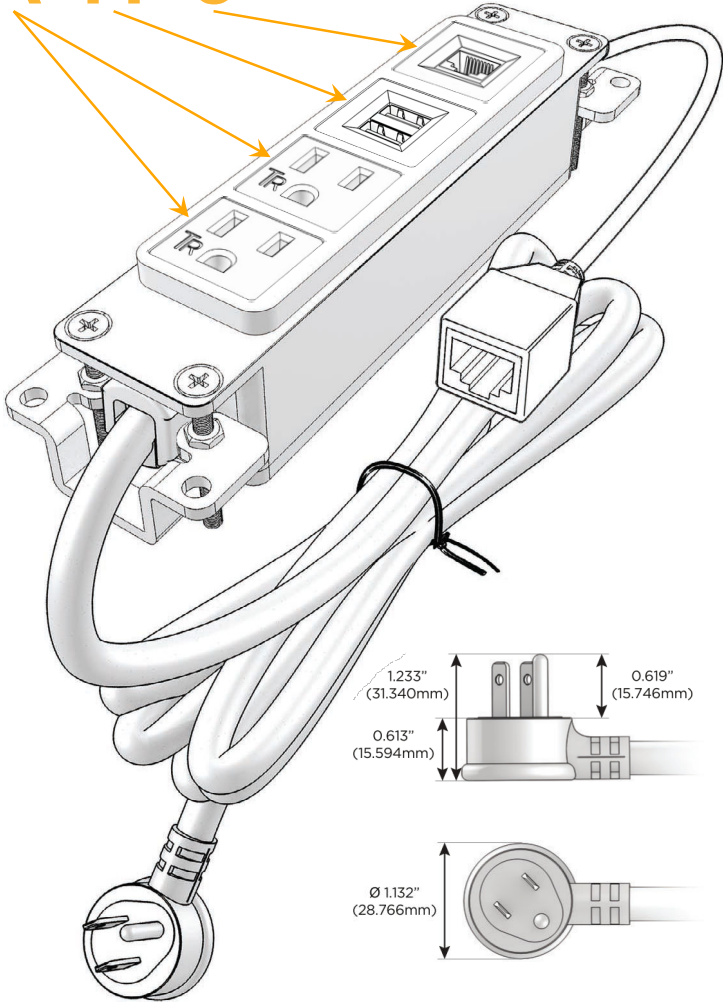

Bezel Finish: **GUNMETAL (ABS)**

Custom Finishes Available M-POWER-4TW-AAM6-S3AB

Features:

Module/Port Options:

- A** Tamper Resistant AC Receptacle
- E** USB-A & USB-C (20W)
- M** Double USB-A (Fast Charging Ports - 18W)
- H** HDMI
- 6** CAT 6
- 12** RJ 12
- X** Switched AC
- Y** 3-Way Switch (Low Voltage)
- V** USB-C (45W High Speed Charging Port)
- S** USB-C (25W High Speed Charging Port)
- R** Switched AC (Rocker Switch)
- D** Dimmer Switch

Plug:

Supplied with Low Profile Flat 45° Angle 120 VAC Plug

Optional Standard Straight 120 VAC Plug

Optional Straight 120 VAC Pass-through Plug

- CLEAN, COMPACT DESIGN
- STREAMLINED
- LOW PROFILE
- SIDE-EXITING CORDS
- PLUG & PLAY
- 6' AC CORD & PLUG (FLAT PLUG STANDARD)
- CUSTOMIZABLE CONFIGURATIONS AND FINISHES
- UL LISTED FOR MOUNTING IN FURNITURE
- 15A

M-POWER-4T

AC POWER & DATA CONNECTIVITY SOLUTION

M-POWER-4TW-AAM6-S3AB

Specs:

Modules/Ports:

- A** Tamper Resistant AC Receptacle
- M** Double USB-A (Fast Charging Ports - 18W)
- 6** CAT 6

A M 6

Distributed by