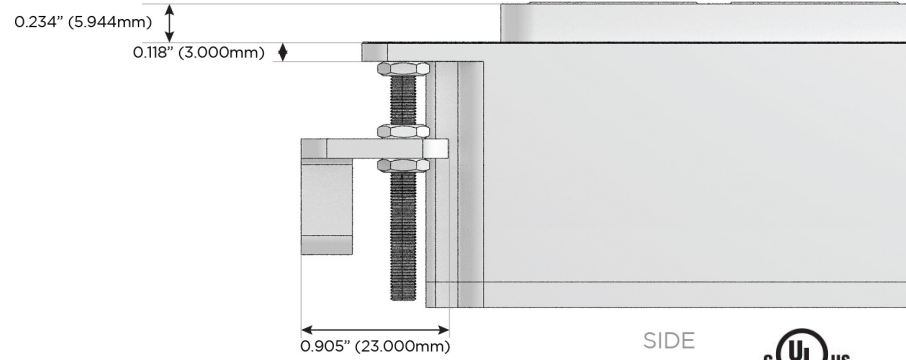

M-POWER-4T

AC POWER & DATA CONNECTIVITY SOLUTION

M-POWER-4TW-AAM6-S3AB

Specs:

Modules/Ports:

- A** Tamper Resistant AC Receptacle
- M** Double USB-A (Fast Charging Ports - 18W)
- 6** CAT 6

A M 6

Distributed by