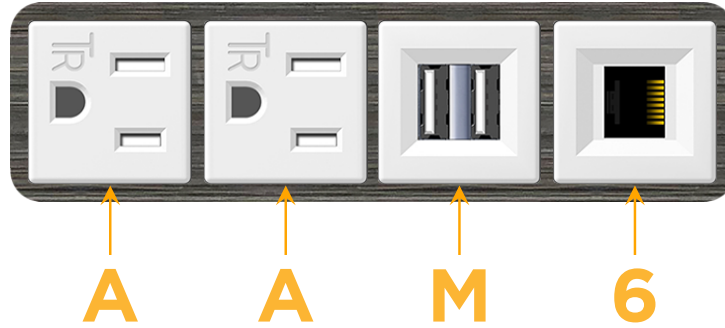

sales@mormax.com

mormax.com

Metro Light & Power's line of power & data solutions offers sophisticated design elements combined with greater ease of installation. Streamlined and low-profile, enhanced by side-exiting cords, our outlets advance the industry with their cutting edge look and feel. We believe flexibility is key, and we provide a variety of mounting options, including the ability to mount in limited spaces. Our outlets are available in many finishes and configurations, in addition to a custom color and finish capability for our clients.

Bezel Finish: **GUNMETAL (ABS)**

Custom Finishes Available M-POWER-4TW-AAM6-S3AB

Features:

Module/Port Options:

- A** Tamper Resistant AC Receptacle
- E** USB-A & USB-C (20W)
- M** Double USB-A (Fast Charging Ports - 18W)
- H** HDMI
- 6** CAT 6
- 12** RJ 12
- X** Switched AC
- Y** 3-Way Switch (Low Voltage)
- V** USB-C (45W High Speed Charging Port)
- S** USB-C (25W High Speed Charging Port)
- R** Switched AC (Rocker Switch)
- D** Dimmer Switch

Plug:

Supplied with Low Profile Flat 45° Angle 120 VAC Plug

Optional Standard Straight 120 VAC Plug

Optional Straight 120 VAC Pass-through Plug

- CLEAN, COMPACT DESIGN
- STREAMLINED
- LOW PROFILE
- SIDE-EXITING CORDS
- PLUG & PLAY
- 6' AC CORD & PLUG (FLAT PLUG STANDARD)
- CUSTOMIZABLE CONFIGURATIONS AND FINISHES
- UL LISTED FOR MOUNTING IN FURNITURE
- 15A

M-POWER-4T

AC POWER & DATA CONNECTIVITY SOLUTION

M-POWER-4TW-AAM6-S3AB

Specs:

Modules/Ports:

- A** Tamper Resistant AC Receptacle
- M** Double USB-A (Fast Charging Ports - 18W)
- 6** CAT 6

A M 6

Distributed by