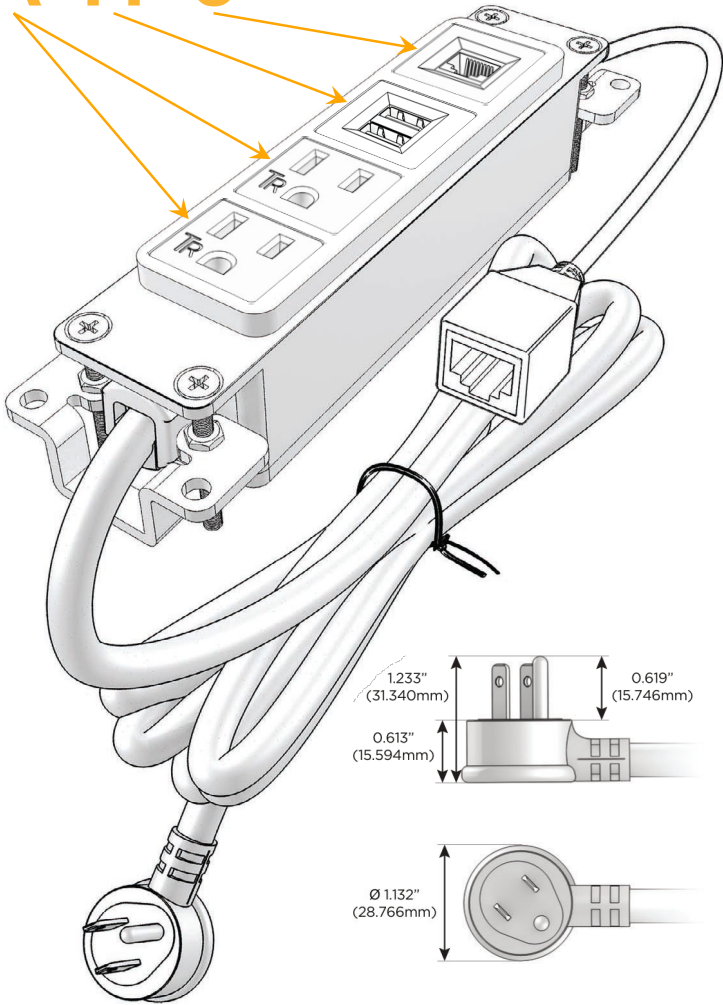

Bezel Finish: **COPPER (ABS)**

Custom Finishes Available M-POWER-4TW-AAM6-CUAB

Features:

Module/Port Options:

- A** Tamper Resistant AC Receptacle
- E** USB-A & USB-C (20W)
- M** Double USB-A (Fast Charging Ports - 18W)
- H** HDMI
- 6** CAT 6
- 12** RJ 12
- X** Switched AC
- Y** 3-Way Switch (Low Voltage)
- V** USB-C (45W High Speed Charging Port)
- S** USB-C (25W High Speed Charging Port)
- R** Switched AC (Rocker Switch)
- D** Dimmer Switch

Plug:

Supplied with Low Profile Flat 45° Angle 120 VAC Plug

Optional Standard Straight 120 VAC Plug

Optional Straight 120 VAC Pass-through Plug

- CLEAN, COMPACT DESIGN
- STREAMLINED
- LOW PROFILE
- SIDE-EXITING CORDS
- PLUG & PLAY
- 6' AC CORD & PLUG (FLAT PLUG STANDARD)
- CUSTOMIZABLE CONFIGURATIONS AND FINISHES
- UL LISTED FOR MOUNTING IN FURNITURE
- 15A

M-POWER-4T

AC POWER & DATA CONNECTIVITY SOLUTION

M-POWER-4TW-AAM6-CUAB

Specs:

Modules/Ports:

- A** Tamper Resistant AC Receptacle
- M** Double USB-A (Fast Charging Ports - 18W)
- 6** CAT 6

A M 6

Distributed by