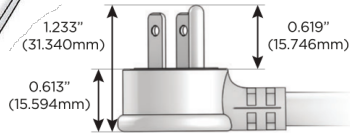

M-POWER-4T

AC POWER & DATA CONNECTIVITY SOLUTION

M-POWER-4TW-AAM6-CUAB

Specs:

Modules/Ports:

- A** Tamper Resistant AC Receptacle
- M** Double USB-A (Fast Charging Ports - 18W)
- 6** CAT 6

A M 6

Distributed by