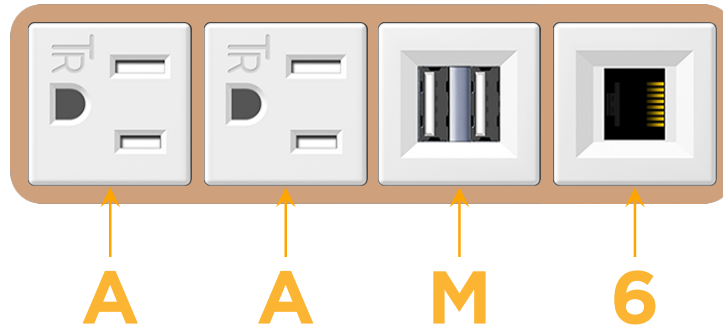

sales@mormax.com

mormax.com

Metro Light & Power's line of power & data solutions offers sophisticated design elements combined with greater ease of installation. Streamlined and low-profile, enhanced by side-exiting cords, our outlets advance the industry with their cutting edge look and feel. We believe flexibility is key, and we provide a variety of mounting options, including the ability to mount in limited spaces. Our outlets are available in many finishes and configurations, in addition to a custom color and finish capability for our clients.

Bezel Finish: **COPPER (ABS)**

Custom Finishes Available M-POWER-4TW-AAM6-CUAB

Features:

Module/Port Options:

- A** Tamper Resistant AC Receptacle
- E** USB-A & USB-C (20W)
- M** Double USB-A (Fast Charging Ports - 18W)
- H** HDMI
- 6** CAT 6
- 12** RJ 12
- X** Switched AC
- Y** 3-Way Switch (Low Voltage)
- V** USB-C (45W High Speed Charging Port)
- S** USB-C (25W High Speed Charging Port)
- R** Switched AC (Rocker Switch)
- D** Dimmer Switch

Plug:

Supplied with Low Profile Flat 45° Angle 120 VAC Plug

Optional Standard Straight 120 VAC Plug

Optional Straight 120 VAC Pass-through Plug

- CLEAN, COMPACT DESIGN
- STREAMLINED
- LOW PROFILE
- SIDE-EXITING CORDS
- PLUG & PLAY
- 6' AC CORD & PLUG (FLAT PLUG STANDARD)
- CUSTOMIZABLE CONFIGURATIONS AND FINISHES
- UL LISTED FOR MOUNTING IN FURNITURE
- 15A

M-POWER-4T

AC POWER & DATA CONNECTIVITY SOLUTION

M-POWER-4TW-AAM6-CUAB

Specs:

Modules/Ports:

- A** Tamper Resistant AC Receptacle
- M** Double USB-A (Fast Charging Ports - 18W)
- 6** CAT 6

A M 6

Distributed by