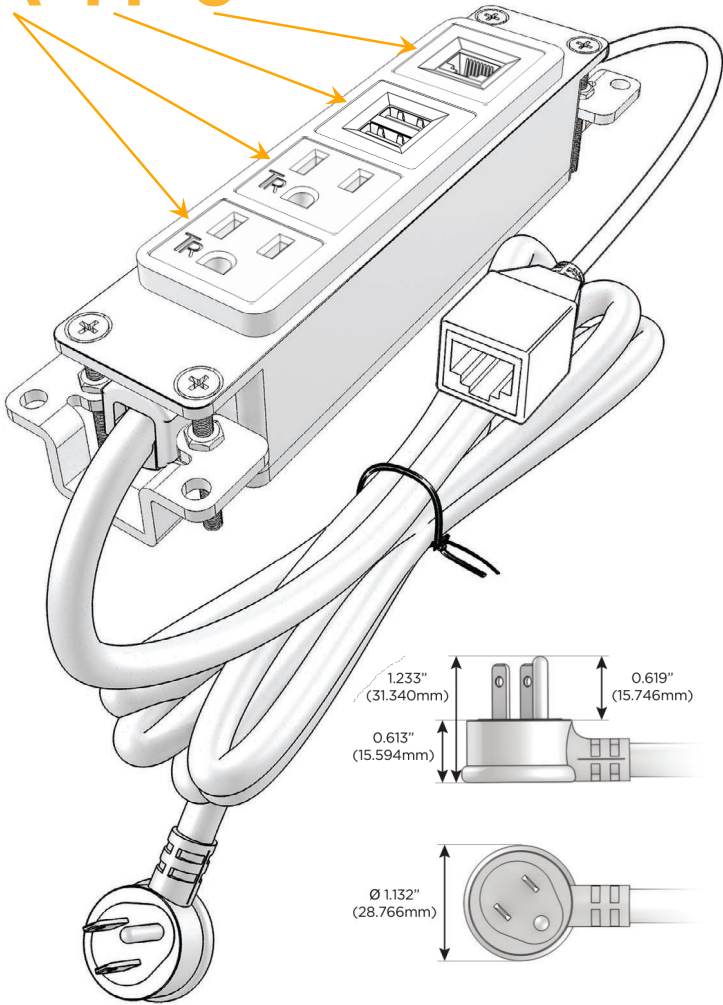

Bezel Finish: **CHROME (ABS)**

Custom Finishes Available M-POWER-4TW-AAM6-CRAB

Features:

Module/Port Options:

- A** Tamper Resistant AC Receptacle
- E** USB-A & USB-C (20W)
- M** Double USB-A (Fast Charging Ports - 18W)
- H** HDMI
- 6** CAT 6
- 12** RJ 12
- X** Switched AC
- Y** 3-Way Switch (Low Voltage)
- V** USB-C (45W High Speed Charging Port)
- S** USB-C (25W High Speed Charging Port)
- R** Switched AC (Rocker Switch)
- D** Dimmer Switch

Plug:

Supplied with Low Profile Flat 45° Angle 120 VAC Plug

Optional Standard Straight 120 VAC Plug

Optional Straight 120 VAC Pass-through Plug

- CLEAN, COMPACT DESIGN
- STREAMLINED
- LOW PROFILE
- SIDE-EXITING CORDS
- PLUG & PLAY
- 6' AC CORD & PLUG (FLAT PLUG STANDARD)
- CUSTOMIZABLE CONFIGURATIONS AND FINISHES
- UL LISTED FOR MOUNTING IN FURNITURE
- 15A

M-POWER-4T

AC POWER & DATA CONNECTIVITY SOLUTION

M-POWER-4TW-AAM6-CRAB

Specs:

Modules/Ports:

- A** Tamper Resistant AC Receptacle
- M** Double USB-A (Fast Charging Ports - 18W)
- 6** CAT 6

A M 6

Distributed by