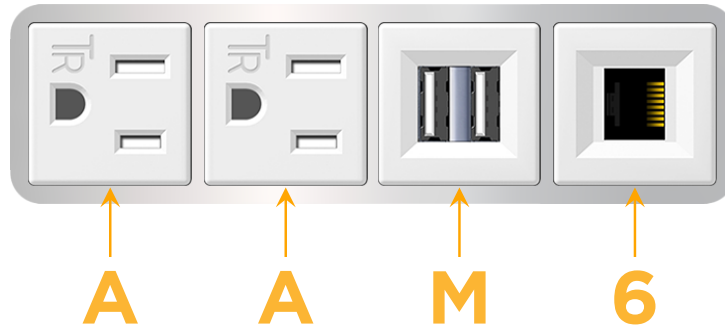

sales@mormax.com

mormax.com

Metro Light & Power's line of power & data solutions offers sophisticated design elements combined with greater ease of installation. Streamlined and low-profile, enhanced by side-exiting cords, our outlets advance the industry with their cutting edge look and feel. We believe flexibility is key, and we provide a variety of mounting options, including the ability to mount in limited spaces. Our outlets are available in many finishes and configurations, in addition to a custom color and finish capability for our clients.

Bezel Finish: **CHROME (ABS)**

Custom Finishes Available M-POWER-4TW-AAM6-CRAB

Features:

Module/Port Options:

- A** Tamper Resistant AC Receptacle
- E** USB-A & USB-C (20W)
- M** Double USB-A (Fast Charging Ports - 18W)
- H** HDMI
- 6** CAT 6
- 12** RJ 12
- X** Switched AC
- Y** 3-Way Switch (Low Voltage)
- V** USB-C (45W High Speed Charging Port)
- S** USB-C (25W High Speed Charging Port)
- R** Switched AC (Rocker Switch)
- D** Dimmer Switch

Plug:

Supplied with Low Profile Flat 45° Angle 120 VAC Plug

Optional Standard Straight 120 VAC Plug

Optional Straight 120 VAC Pass-through Plug

- CLEAN, COMPACT DESIGN
- STREAMLINED
- LOW PROFILE
- SIDE-EXITING CORDS
- PLUG & PLAY
- 6' AC CORD & PLUG (FLAT PLUG STANDARD)
- CUSTOMIZABLE CONFIGURATIONS AND FINISHES
- UL LISTED FOR MOUNTING IN FURNITURE
- 15A

M-POWER-4T

AC POWER & DATA CONNECTIVITY SOLUTION

M-POWER-4TW-AAM6-CRAB

Specs:

Modules/Ports:

- A** Tamper Resistant AC Receptacle
- M** Double USB-A (Fast Charging Ports - 18W)
- 6** CAT 6

A M 6

Distributed by