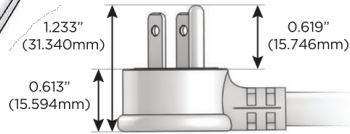

M-POWER-4T

AC POWER & DATA CONNECTIVITY SOLUTION

M-POWER-4TW-AAM6-CRAB

Specs:

Modules/Ports:

- A** Tamper Resistant AC Receptacle
- M** Double USB-A (Fast Charging Ports - 18W)
- 6** CAT 6

A M 6

Distributed by