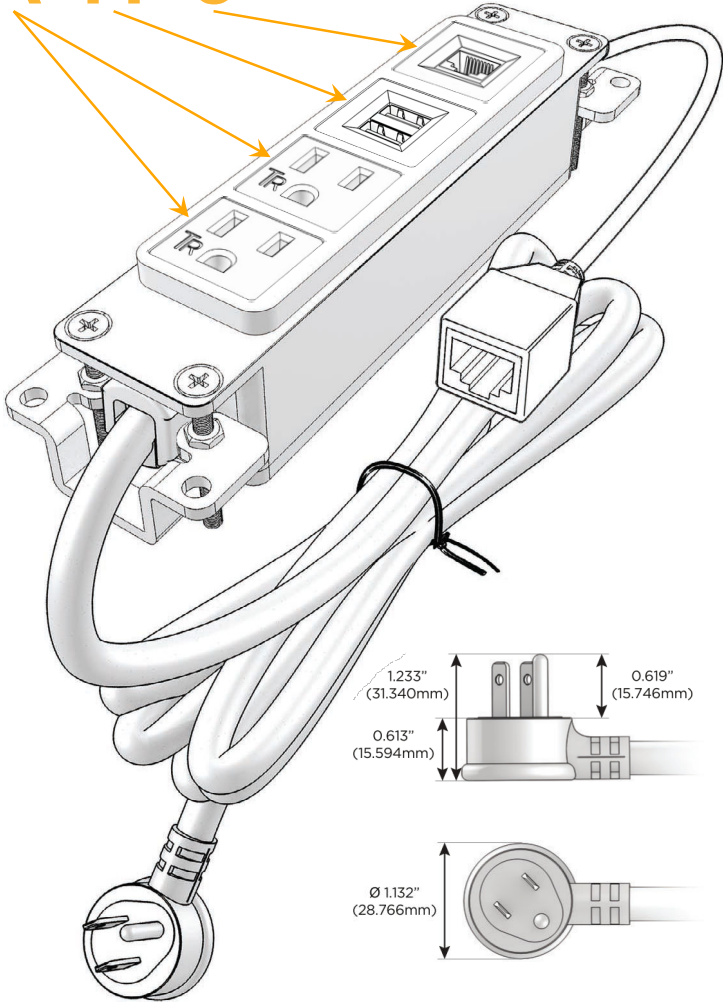

M-POWER-4T

AC POWER & DATA CONNECTIVITY SOLUTION

M-POWER-4TW-AAM6-BZB

Specs:

Modules/Ports:

- **A** Tamper Resistant AC Receptacle
- **M** Double USB-A (Fast Charging Ports - 18W)
- **6** CAT 6

A M 6