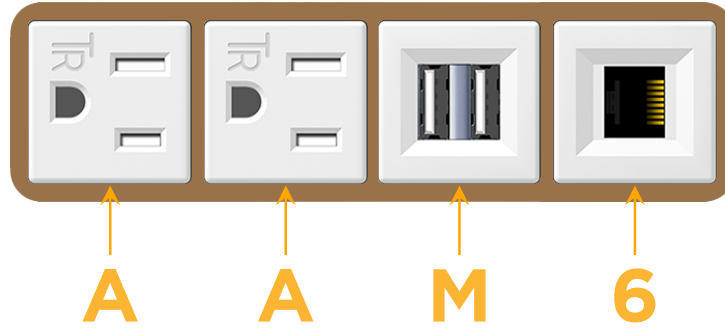

M-POWER-4T

AC POWER & DATA CONNECTIVITY SOLUTION

M-POWER-4TW-AAM6-BZB

Distributed by

Mormax Company, Inc.

8 Westchester Plaza

Elmsford, NY 10523

914-699-0101

sales@mormax.com

mormax.com

Metro Light & Power's line of power & data solutions offers sophisticated design elements combined with greater ease of installation. Streamlined and low-profile, enhanced by side-exiting cords, our outlets advance the industry with their cutting edge look and feel. We believe flexibility is key, and we provide a variety of mounting options, including the ability to mount in limited spaces. Our outlets are available in many finishes and configurations, in addition to a custom color and finish capability for our clients.

Bezel Finish: **SOLID BRONZE**

Custom Finishes Available M-POWER-4TW-AAM6-BZB

Features:

Module/Port Options:

- **A** Tamper Resistant AC Receptacle
- **E** USB-A & USB-C (20W)
- **M** Double USB-A (Fast Charging Ports - 18W)
- **H** HDMI
- **6** CAT 6
- **12** RJ 12
- **X** Switched AC
- **Y** 3-Way Switch (Low Voltage)
- **V** USB-C (45W High Speed Charging Port)
- **S** USB-C (25W High Speed Charging Port)
- **R** Switched AC (Rocker Switch)
- **D** Dimmer Switch

Plug:

Supplied with Low Profile Flat 45° Angle 120 VAC Plug

Optional Standard Straight 120 VAC Plug

Optional Straight 120 VAC Pass-through Plug

- CLEAN, COMPACT DESIGN
- STREAMLINED
- LOW PROFILE
- SIDE-EXITING CORDS
- PLUG & PLAY
- 6' AC CORD & PLUG (FLAT PLUG STANDARD)
- CUSTOMIZABLE CONFIGURATIONS AND FINISHES
- UL LISTED FOR MOUNTING IN FURNITURE
- 15A