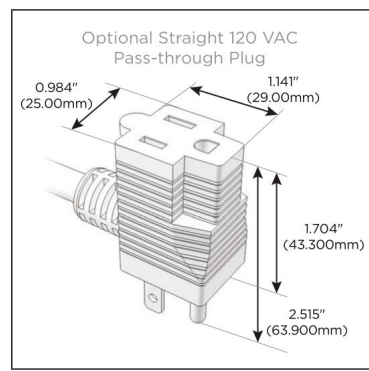

Plug:

Supplied with Low Profile Flat 45° Angle 120 VAC Plug

Optional Standard Straight 120 VAC Plug

Optional Straight 120 VAC Pass-through Plug

- CLEAN, COMPACT DESIGN
- STREAMLINED
- LOW PROFILE
- SIDE-EXITING CORDS
- PLUG & PLAY
- 6' AC CORD & PLUG (FLAT PLUG STANDARD)
- CUSTOMIZABLE CONFIGURATIONS AND FINISHES
- UL LISTED FOR MOUNTING IN FURNITURE
- 15A

M-POWER-4T

AC POWER & DATA CONNECTIVITY SOLUTION

M-POWER-4TW-AAM6-BZAB

Specs:

Modules/Ports:

- A** Tamper Resistant AC Receptacle
- M** Double USB-A (Fast Charging Ports - 18W)
- 6** CAT 6

A M 6

Distributed by