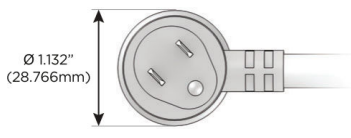

Plug:

Supplied with Low Profile Flat 45° Angle 120 VAC Plug

Optional Standard Straight 120 VAC Plug

Optional Straight 120 VAC Pass-through Plug

- CLEAN, COMPACT DESIGN
- STREAMLINED
- LOW PROFILE
- SIDE-EXITING CORDS
- PLUG & PLAY
- 6' AC CORD & PLUG (FLAT PLUG STANDARD)
- CUSTOMIZABLE CONFIGURATIONS AND FINISHES
- UL LISTED FOR MOUNTING IN FURNITURE
- 15A

M-POWER-4T

AC POWER & DATA CONNECTIVITY SOLUTION

M-POWER-4TW-AAM6-BZAB

Specs:

Modules/Ports:

- A** Tamper Resistant AC Receptacle
- M** Double USB-A (Fast Charging Ports - 18W)
- 6** CAT 6

A M 6

Distributed by