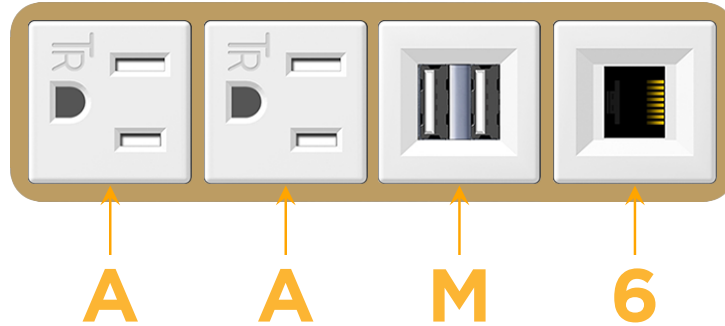

sales@mormax.com

mormax.com

Metro Light & Power's line of power & data solutions offers sophisticated design elements combined with greater ease of installation. Streamlined and low-profile, enhanced by side-exiting cords, our outlets advance the industry with their cutting edge look and feel. We believe flexibility is key, and we provide a variety of mounting options, including the ability to mount in limited spaces. Our outlets are available in many finishes and configurations, in addition to a custom color and finish capability for our clients.

Bezel Finish: **STANDARD BRONZE (ABS)**

Custom Finishes Available M-POWER-4TW-AAM6-BZAB

Features:

Module/Port Options:

- A** Tamper Resistant AC Receptacle
- E** USB-A & USB-C (20W)
- M** Double USB-A (Fast Charging Ports - 18W)
- H** HDMI
- 6** CAT 6
- 12** RJ 12
- X** Switched AC
- Y** 3-Way Switch (Low Voltage)
- V** USB-C (45W High Speed Charging Port)
- S** USB-C (25W High Speed Charging Port)
- R** Switched AC (Rocker Switch)
- D** Dimmer Switch

Plug:

Supplied with Low Profile Flat 45° Angle 120 VAC Plug

Optional Standard Straight 120 VAC Plug

Optional Straight 120 VAC Pass-through Plug

- CLEAN, COMPACT DESIGN
- STREAMLINED
- LOW PROFILE
- SIDE-EXITING CORDS
- PLUG & PLAY
- 6' AC CORD & PLUG (FLAT PLUG STANDARD)
- CUSTOMIZABLE CONFIGURATIONS AND FINISHES
- UL LISTED FOR MOUNTING IN FURNITURE
- 15A

M-POWER-4T

AC POWER & DATA CONNECTIVITY SOLUTION

M-POWER-4TW-AAM6-BZAB

Specs:

Modules/Ports:

- A** Tamper Resistant AC Receptacle
- M** Double USB-A (Fast Charging Ports - 18W)
- 6** CAT 6

A M 6

Distributed by