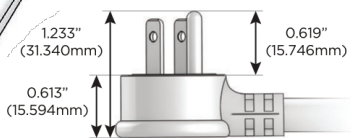

M-POWER-4T

AC POWER & DATA CONNECTIVITY SOLUTION

M-POWER-4TW-AAM6-BZAB

Specs:

Modules/Ports:

- A** Tamper Resistant AC Receptacle
- M** Double USB-A (Fast Charging Ports - 18W)
- 6** CAT 6

A M 6

Distributed by