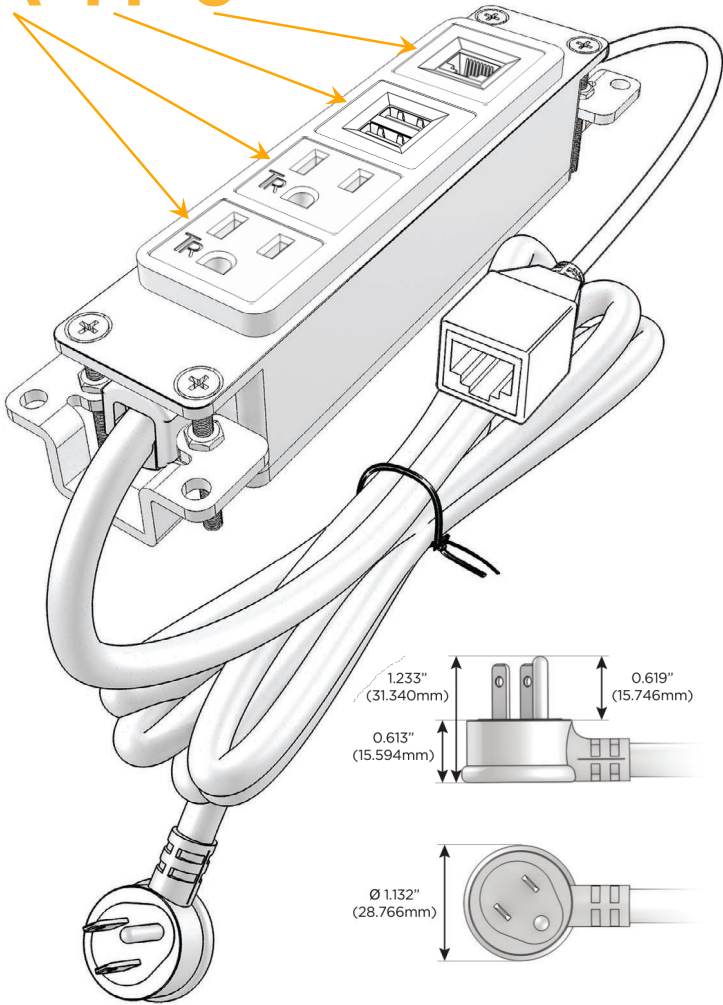

Bezel Finish: **STANDARD BRONZE (ABS)**

Custom Finishes Available M-POWER-4TW-AAM6-BZAB

Features:

Module/Port Options:

- A** Tamper Resistant AC Receptacle
- E** USB-A & USB-C (20W)
- M** Double USB-A (Fast Charging Ports - 18W)
- H** HDMI
- 6** CAT 6
- 12** RJ 12
- X** Switched AC
- Y** 3-Way Switch (Low Voltage)
- V** USB-C (45W High Speed Charging Port)
- S** USB-C (25W High Speed Charging Port)
- R** Switched AC (Rocker Switch)
- D** Dimmer Switch

Plug:

Supplied with Low Profile Flat 45° Angle 120 VAC Plug

Optional Standard Straight 120 VAC Plug

Optional Straight 120 VAC Pass-through Plug

- CLEAN, COMPACT DESIGN
- STREAMLINED
- LOW PROFILE
- SIDE-EXITING CORDS
- PLUG & PLAY
- 6' AC CORD & PLUG (FLAT PLUG STANDARD)
- CUSTOMIZABLE CONFIGURATIONS AND FINISHES
- UL LISTED FOR MOUNTING IN FURNITURE
- 15A

M-POWER-4T

AC POWER & DATA CONNECTIVITY SOLUTION

M-POWER-4TW-AAM6-BZAB

Specs:

Modules/Ports:

- A** Tamper Resistant AC Receptacle
- M** Double USB-A (Fast Charging Ports - 18W)
- 6** CAT 6

A M 6

Distributed by