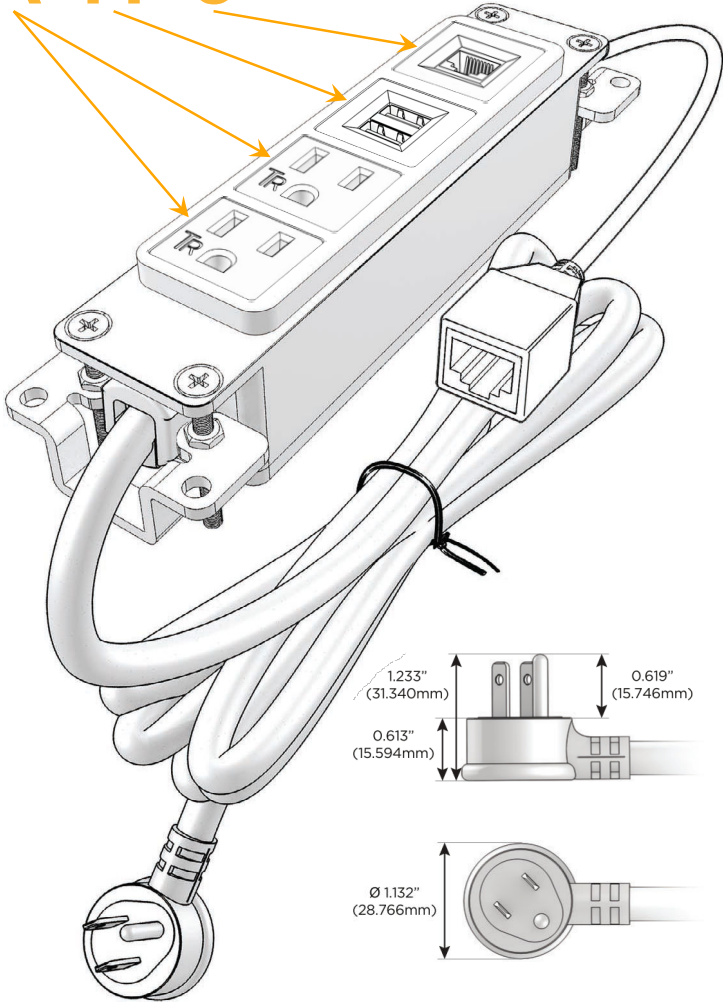

Bezel Finish: **ARCHITECTURAL BRONZE (ABS)**

Custom Finishes Available M-POWER-4TW-AAM6-BZ5AB

Features:

Module/Port Options:

- A** Tamper Resistant AC Receptacle
- E** USB-A & USB-C (20W)
- M** Double USB-A (Fast Charging Ports - 18W)
- H** HDMI
- 6** CAT 6
- 12** RJ 12
- X** Switched AC
- Y** 3-Way Switch (Low Voltage)
- V** USB-C (45W High Speed Charging Port)
- S** USB-C (25W High Speed Charging Port)
- R** Switched AC (Rocker Switch)
- D** Dimmer Switch

Plug:

Supplied with Low Profile Flat 45° Angle 120 VAC Plug

Optional Standard Straight 120 VAC Plug

Optional Straight 120 VAC Pass-through Plug

- CLEAN, COMPACT DESIGN
- STREAMLINED
- LOW PROFILE
- SIDE-EXITING CORDS
- PLUG & PLAY
- 6' AC CORD & PLUG (FLAT PLUG STANDARD)
- CUSTOMIZABLE CONFIGURATIONS AND FINISHES
- UL LISTED FOR MOUNTING IN FURNITURE
- 15A

M-POWER-4T

AC POWER & DATA CONNECTIVITY SOLUTION

M-POWER-4TW-AAM6-BZ5AB

Specs:

Modules/Ports:

- A** Tamper Resistant AC Receptacle
- M** Double USB-A (Fast Charging Ports - 18W)
- 6** CAT 6

A M 6

Distributed by