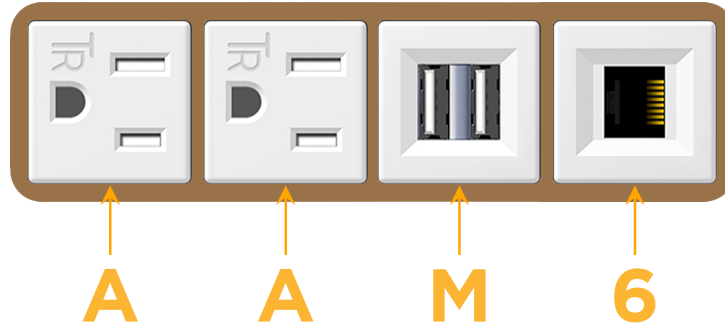

sales@mormax.com

mormax.com

Metro Light & Power's line of power & data solutions offers sophisticated design elements combined with greater ease of installation. Streamlined and low-profile, enhanced by side-exiting cords, our outlets advance the industry with their cutting edge look and feel. We believe flexibility is key, and we provide a variety of mounting options, including the ability to mount in limited spaces. Our outlets are available in many finishes and configurations, in addition to a custom color and finish capability for our clients.

Bezel Finish: **ARCHITECTURAL BRONZE (ABS)**

Custom Finishes Available M-POWER-4TW-AAM6-BZ5AB

Features:

Module/Port Options:

- A** Tamper Resistant AC Receptacle
- E** USB-A & USB-C (20W)
- M** Double USB-A (Fast Charging Ports - 18W)
- H** HDMI
- 6** CAT 6
- 12** RJ 12
- X** Switched AC
- Y** 3-Way Switch (Low Voltage)
- V** USB-C (45W High Speed Charging Port)
- S** USB-C (25W High Speed Charging Port)
- R** Switched AC (Rocker Switch)
- D** Dimmer Switch

Plug:

Supplied with Low Profile Flat 45° Angle 120 VAC Plug

Optional Standard Straight 120 VAC Plug

Optional Straight 120 VAC Pass-through Plug

- CLEAN, COMPACT DESIGN
- STREAMLINED
- LOW PROFILE
- SIDE-EXITING CORDS
- PLUG & PLAY
- 6' AC CORD & PLUG (FLAT PLUG STANDARD)
- CUSTOMIZABLE CONFIGURATIONS AND FINISHES
- UL LISTED FOR MOUNTING IN FURNITURE
- 15A

M-POWER-4T

AC POWER & DATA CONNECTIVITY SOLUTION

M-POWER-4TW-AAM6-BZ5AB

Specs:

Modules/Ports:

- A** Tamper Resistant AC Receptacle
- M** Double USB-A (Fast Charging Ports - 18W)
- 6** CAT 6

A M 6

Distributed by