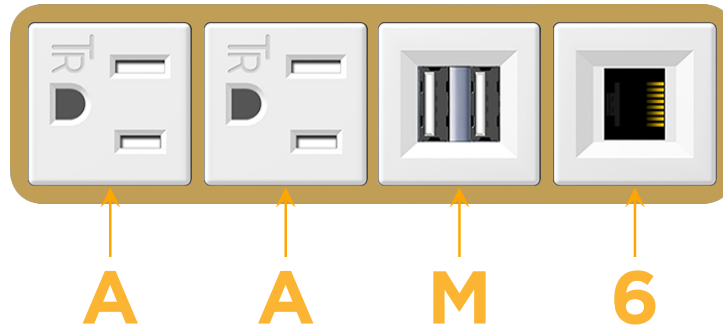

M-POWER-4T

AC POWER & DATA CONNECTIVITY SOLUTION

M-POWER-4TW-AAM6-BRB

Distributed by

Mormax Company, Inc.

8 Westchester Plaza

Elmsford, NY 10523

914-699-0101

sales@mormax.com

mormax.com

Metro Light & Power's line of power & data solutions offers sophisticated design elements combined with greater ease of installation. Streamlined and low-profile, enhanced by side-exiting cords, our outlets advance the industry with their cutting edge look and feel. We believe flexibility is key, and we provide a variety of mounting options, including the ability to mount in limited spaces. Our outlets are available in many finishes and configurations, in addition to a custom color and finish capability for our clients.

Bezel Finish: **SOLID BRASS**

Custom Finishes Available M-POWER-4TW-AAM6-BRB

Features:

Module/Port Options:

- **A** Tamper Resistant AC Receptacle
- **E** USB-A & USB-C (20W)
- **M** Double USB-A (Fast Charging Ports - 18W)
- **H** HDMI
- **6** CAT 6
- **12** RJ 12
- **X** Switched AC
- **Y** 3-Way Switch (Low Voltage)
- **V** USB-C (45W High Speed Charging Port)
- **S** USB-C (25W High Speed Charging Port)
- **R** Switched AC (Rocker Switch)
- **D** Dimmer Switch

Plug:

Supplied with Low Profile Flat 45° Angle 120 VAC Plug

Optional Standard Straight 120 VAC Plug

Optional Straight 120 VAC Pass-through Plug

- CLEAN, COMPACT DESIGN
- STREAMLINED
- LOW PROFILE
- SIDE-EXITING CORDS
- PLUG & PLAY
- 6' AC CORD & PLUG (FLAT PLUG STANDARD)
- CUSTOMIZABLE CONFIGURATIONS AND FINISHES
- UL LISTED FOR MOUNTING IN FURNITURE
- 15A