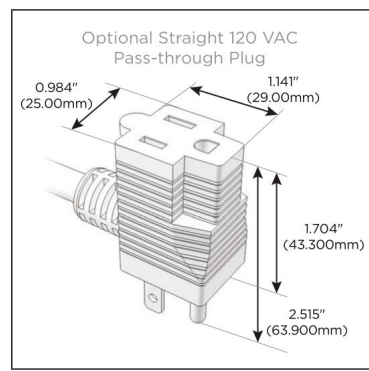

M-POWER-4T

AC POWER & DATA CONNECTIVITY SOLUTION

M-POWER-4TW-AAM6-BRB

Specs:

Modules/Ports:

- **A** Tamper Resistant AC Receptacle
- **M** Double USB-A (Fast Charging Ports - 18W)
- **6** CAT 6

A M 6