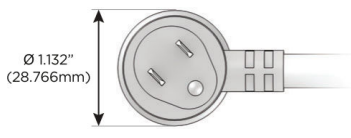

M-POWER-4T

AC POWER & DATA CONNECTIVITY SOLUTION

M-POWER-4TW-AAM6-BRB

Specs:

Modules/Ports:

- **A** Tamper Resistant AC Receptacle
- **M** Double USB-A (Fast Charging Ports - 18W)
- **6** CAT 6

A M 6