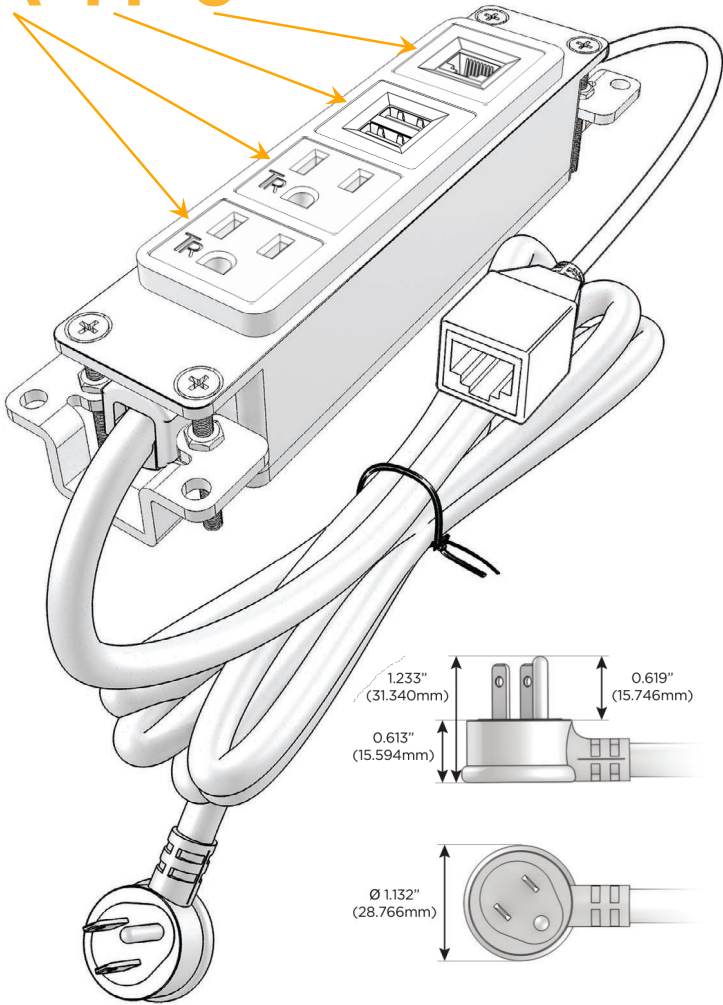

M-POWER-4T

AC POWER & DATA CONNECTIVITY SOLUTION

M-POWER-4TW-AAM6-BRB

Specs:

Modules/Ports:

- **A** Tamper Resistant AC Receptacle
- **M** Double USB-A (Fast Charging Ports - 18W)
- **6** CAT 6

A M 6