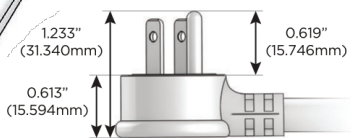

M-POWER-4T

AC POWER & DATA CONNECTIVITY SOLUTION

M-POWER-4TW-AAM6-BRB

Specs:

Modules/Ports:

- **A** Tamper Resistant AC Receptacle
- **M** Double USB-A (Fast Charging Ports - 18W)
- **6** CAT 6

A M 6