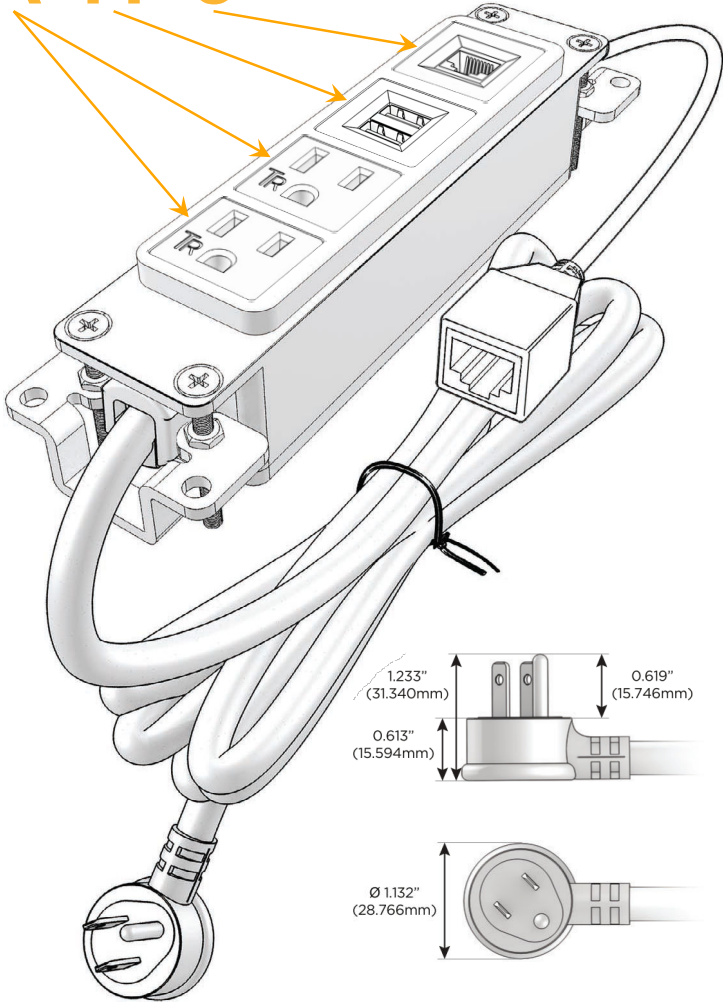

Bezel Finish: **BRASS (ABS)**

Custom Finishes Available M-POWER-4TW-AAM6-BRAB

Features:

Module/Port Options:

- A** Tamper Resistant AC Receptacle
- E** USB-A & USB-C (20W)
- M** Double USB-A (Fast Charging Ports - 18W)
- H** HDMI
- 6** CAT 6
- 12** RJ 12
- X** Switched AC
- Y** 3-Way Switch (Low Voltage)
- V** USB-C (45W High Speed Charging Port)
- S** USB-C (25W High Speed Charging Port)
- R** Switched AC (Rocker Switch)
- D** Dimmer Switch

Plug:

Supplied with Low Profile Flat 45° Angle 120 VAC Plug

Optional Standard Straight 120 VAC Plug

Optional Straight 120 VAC Pass-through Plug

- CLEAN, COMPACT DESIGN
- STREAMLINED
- LOW PROFILE
- SIDE-EXITING CORDS
- PLUG & PLAY
- 6' AC CORD & PLUG (FLAT PLUG STANDARD)
- CUSTOMIZABLE CONFIGURATIONS AND FINISHES
- UL LISTED FOR MOUNTING IN FURNITURE
- 15A

M-POWER-4T

AC POWER & DATA CONNECTIVITY SOLUTION

M-POWER-4TW-AAM6-BRAB

Specs:

Modules/Ports:

- A** Tamper Resistant AC Receptacle
- M** Double USB-A (Fast Charging Ports - 18W)
- 6** CAT 6

A M 6

Distributed by