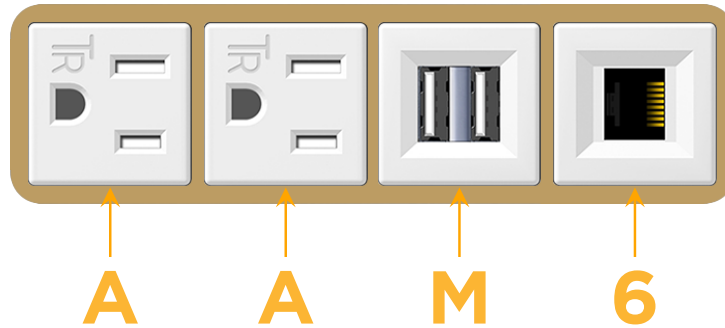

sales@mormax.com

mormax.com

Metro Light & Power's line of power & data solutions offers sophisticated design elements combined with greater ease of installation. Streamlined and low-profile, enhanced by side-exiting cords, our outlets advance the industry with their cutting edge look and feel. We believe flexibility is key, and we provide a variety of mounting options, including the ability to mount in limited spaces. Our outlets are available in many finishes and configurations, in addition to a custom color and finish capability for our clients.

Bezel Finish: **BRASS (ABS)**

Custom Finishes Available M-POWER-4TW-AAM6-BRAB

Features:

Module/Port Options:

- A** Tamper Resistant AC Receptacle
- E** USB-A & USB-C (20W)
- M** Double USB-A (Fast Charging Ports - 18W)
- H** HDMI
- 6** CAT 6
- 12** RJ 12
- X** Switched AC
- Y** 3-Way Switch (Low Voltage)
- V** USB-C (45W High Speed Charging Port)
- S** USB-C (25W High Speed Charging Port)
- R** Switched AC (Rocker Switch)
- D** Dimmer Switch

Plug:

Supplied with Low Profile Flat 45° Angle 120 VAC Plug

Optional Standard Straight 120 VAC Plug

Optional Straight 120 VAC Pass-through Plug

- CLEAN, COMPACT DESIGN
- STREAMLINED
- LOW PROFILE
- SIDE-EXITING CORDS
- PLUG & PLAY
- 6' AC CORD & PLUG (FLAT PLUG STANDARD)
- CUSTOMIZABLE CONFIGURATIONS AND FINISHES
- UL LISTED FOR MOUNTING IN FURNITURE
- 15A

M-POWER-4T

AC POWER & DATA CONNECTIVITY SOLUTION

M-POWER-4TW-AAM6-BRAB

Specs:

Modules/Ports:

- A** Tamper Resistant AC Receptacle
- M** Double USB-A (Fast Charging Ports - 18W)
- 6** CAT 6

A M 6

Distributed by