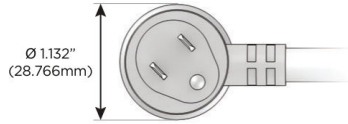

Plug:

Supplied with Low Profile Flat 45° Angle 120 VAC Plug

Optional Standard Straight 120 VAC Plug

Optional Straight 120 VAC Pass-through Plug

- CLEAN, COMPACT DESIGN
- STREAMLINED
- LOW PROFILE
- SIDE-EXITING CORDS
- PLUG & PLAY
- 6' AC CORD & PLUG (FLAT PLUG STANDARD)
- CUSTOMIZABLE CONFIGURATIONS AND FINISHES
- UL LISTED FOR MOUNTING IN FURNITURE
- 15A

M-POWER-4T

AC POWER & DATA CONNECTIVITY SOLUTION

M-POWER-4TW-AAM6-BRAAB

Specs:

Modules/Ports:

- A** Tamper Resistant AC Receptacle
- M** Double USB-A (Fast Charging Ports - 18W)
- 6** CAT 6

A M 6

Distributed by