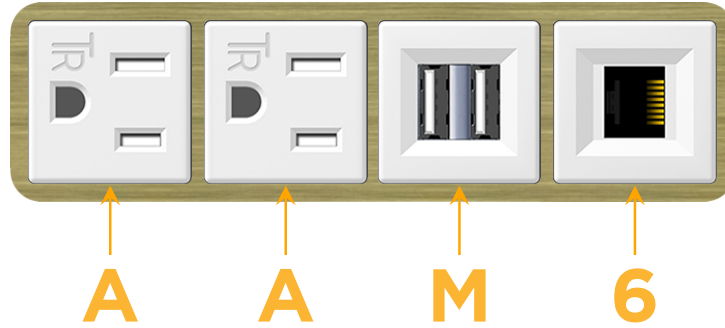

sales@mormax.com

mormax.com

Metro Light & Power's line of power & data solutions offers sophisticated design elements combined with greater ease of installation. Streamlined and low-profile, enhanced by side-exiting cords, our outlets advance the industry with their cutting edge look and feel. We believe flexibility is key, and we provide a variety of mounting options, including the ability to mount in limited spaces. Our outlets are available in many finishes and configurations, in addition to a custom color and finish capability for our clients.

Bezel Finish: **BRASS ANTIQUED (ABS)**

Custom Finishes Available M-POWER-4TW-AAM6-BRAAB

Features:

Module/Port Options:

- A** Tamper Resistant AC Receptacle
- E** USB-A & USB-C (20W)
- M** Double USB-A (Fast Charging Ports - 18W)
- H** HDMI
- 6** CAT 6
- 12** RJ 12
- X** Switched AC
- Y** 3-Way Switch (Low Voltage)
- V** USB-C (45W High Speed Charging Port)
- S** USB-C (25W High Speed Charging Port)
- R** Switched AC (Rocker Switch)
- D** Dimmer Switch

Plug:

Supplied with Low Profile Flat 45° Angle 120 VAC Plug

Optional Standard Straight 120 VAC Plug

Optional Straight 120 VAC Pass-through Plug

- CLEAN, COMPACT DESIGN
- STREAMLINED
- LOW PROFILE
- SIDE-EXITING CORDS
- PLUG & PLAY
- 6' AC CORD & PLUG (FLAT PLUG STANDARD)
- CUSTOMIZABLE CONFIGURATIONS AND FINISHES
- UL LISTED FOR MOUNTING IN FURNITURE
- 15A

M-POWER-4T

AC POWER & DATA CONNECTIVITY SOLUTION

M-POWER-4TW-AAM6-BRAAB

Specs:

Modules/Ports:

- A** Tamper Resistant AC Receptacle
- M** Double USB-A (Fast Charging Ports - 18W)
- 6** CAT 6

A M 6

Distributed by