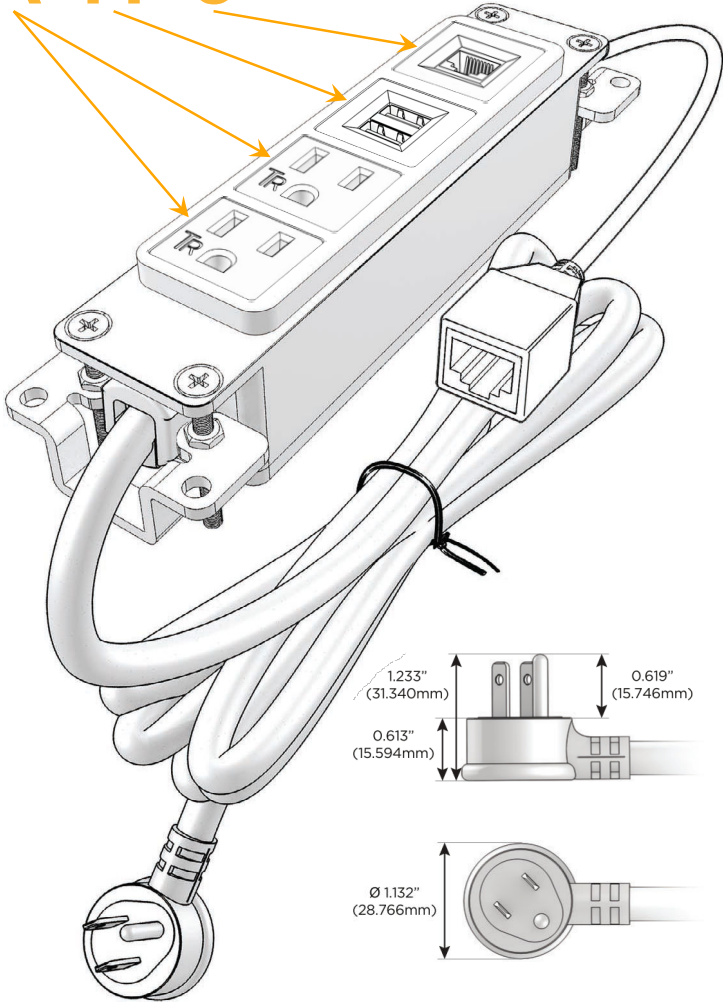

Bezel Finish: **BRASS ANTIQUED (ABS)**

Custom Finishes Available M-POWER-4TW-AAM6-BRAAB

Features:

Module/Port Options:

- A** Tamper Resistant AC Receptacle
- E** USB-A & USB-C (20W)
- M** Double USB-A (Fast Charging Ports - 18W)
- H** HDMI
- 6** CAT 6
- 12** RJ 12
- X** Switched AC
- Y** 3-Way Switch (Low Voltage)
- V** USB-C (45W High Speed Charging Port)
- S** USB-C (25W High Speed Charging Port)
- R** Switched AC (Rocker Switch)
- D** Dimmer Switch

Plug:

Supplied with Low Profile Flat 45° Angle 120 VAC Plug

Optional Standard Straight 120 VAC Plug

Optional Straight 120 VAC Pass-through Plug

- CLEAN, COMPACT DESIGN
- STREAMLINED
- LOW PROFILE
- SIDE-EXITING CORDS
- PLUG & PLAY
- 6' AC CORD & PLUG (FLAT PLUG STANDARD)
- CUSTOMIZABLE CONFIGURATIONS AND FINISHES
- UL LISTED FOR MOUNTING IN FURNITURE
- 15A

M-POWER-4T

AC POWER & DATA CONNECTIVITY SOLUTION

M-POWER-4TW-AAM6-BRAAB

Specs:

Modules/Ports:

- A** Tamper Resistant AC Receptacle
- M** Double USB-A (Fast Charging Ports - 18W)
- 6** CAT 6

A M 6

Distributed by