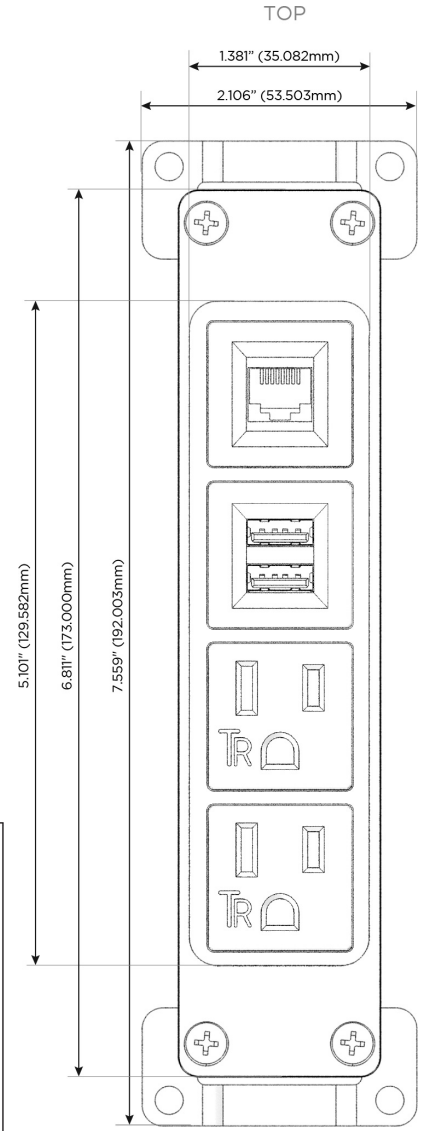

Bezel Finish: **BLACK (STEEL)**
Custom Finishes Available M-POWER-4TW-AAM6-BB

Features:

Module/Port Options:

- A** Tamper Resistant AC Receptacle
- E** USB-A & USB-C (20W)
- M** Double USB-A (Fast Charging Ports - 18W)
- H** HDMI
- 6** CAT 6
- 12** RJ 12
- X** Switched AC
- Y** 3-Way Switch (Low Voltage)
- V** USB-C (45W High Speed Charging Port)
- S** USB-C (25W High Speed Charging Port)
- R** Switched AC (Rocker Switch)
- D** Dimmer Switch

Plug:

Supplied with Low Profile Flat 45° Angle 120 VAC Plug

Optional Standard Straight 120 VAC Plug

Optional Straight 120 VAC Pass-through Plug

- CLEAN, COMPACT DESIGN
- STREAMLINED
- LOW PROFILE
- SIDE-EXITING CORDS
- PLUG & PLAY
- 6' AC CORD & PLUG (FLAT PLUG STANDARD)
- CUSTOMIZABLE CONFIGURATIONS AND FINISHES
- UL LISTED FOR MOUNTING IN FURNITURE
- 15A

M-POWER-4T

AC POWER & DATA CONNECTIVITY SOLUTION

M-POWER-4TW-AAM6-BB

Specs:

Modules/Ports:

- A** Tamper Resistant AC Receptacle
- M** Double USB-A (Fast Charging Ports - 18W)
- 6** CAT 6

A M 6

Distributed by