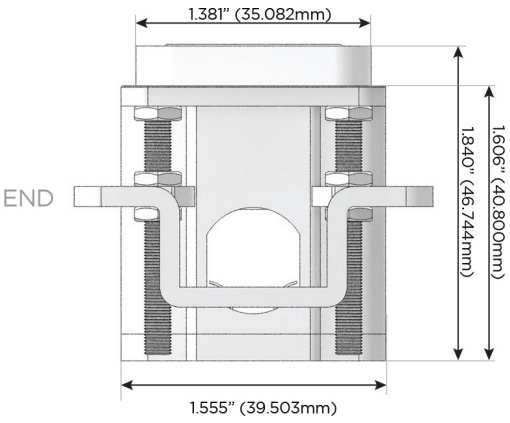

Bezel Finish: **BLACK (STEEL)**
Custom Finishes Available M-POWER-4TW-AAM6-BB

Features:

Module/Port Options:

- A** Tamper Resistant AC Receptacle
- E** USB-A & USB-C (20W)
- M** Double USB-A (Fast Charging Ports - 18W)
- H** HDMI
- 6** CAT 6
- 12** RJ 12
- X** Switched AC
- Y** 3-Way Switch (Low Voltage)
- V** USB-C (45W High Speed Charging Port)
- S** USB-C (25W High Speed Charging Port)
- R** Switched AC (Rocker Switch)
- D** Dimmer Switch

Plug:

Supplied with Low Profile Flat 45° Angle 120 VAC Plug

Optional Standard Straight 120 VAC Plug

Optional Straight 120 VAC Pass-through Plug

- CLEAN, COMPACT DESIGN
- STREAMLINED
- LOW PROFILE
- SIDE-EXITING CORDS
- PLUG & PLAY
- 6' AC CORD & PLUG (FLAT PLUG STANDARD)
- CUSTOMIZABLE CONFIGURATIONS AND FINISHES
- UL LISTED FOR MOUNTING IN FURNITURE
- 15A

M-POWER-4T

AC POWER & DATA CONNECTIVITY SOLUTION

M-POWER-4TW-AAM6-BB

Specs:

Modules/Ports:

- A** Tamper Resistant AC Receptacle
- M** Double USB-A (Fast Charging Ports - 18W)
- 6** CAT 6

A M 6

Distributed by