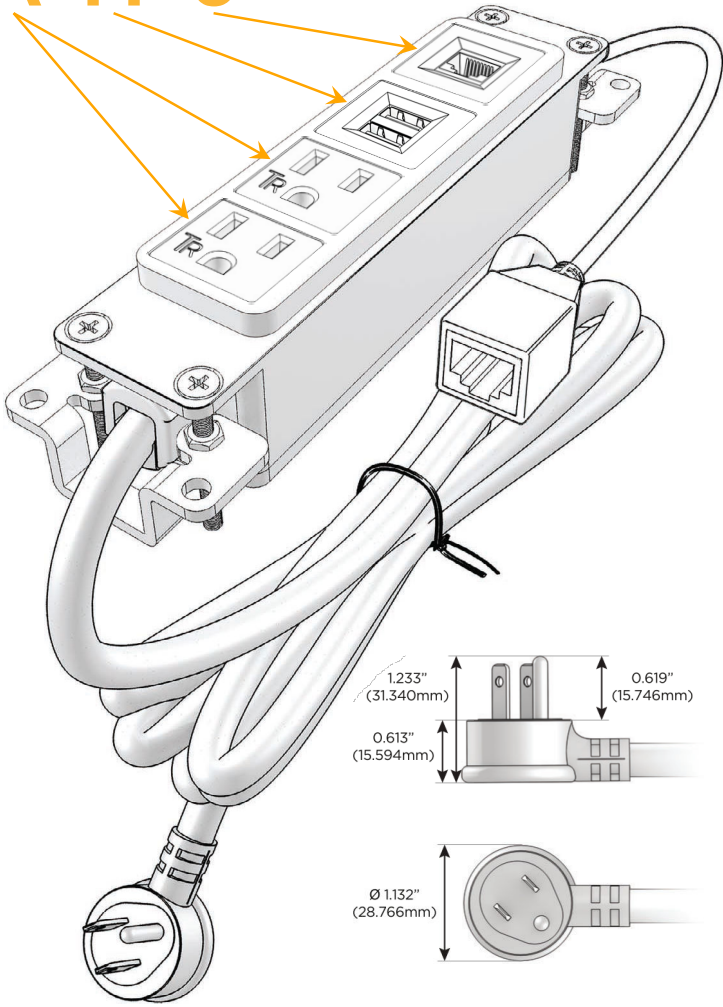

Bezel Finish: **BLACK (STEEL)**
Custom Finishes Available M-POWER-4TW-AAM6-BB

Features:

Module/Port Options:

- A** Tamper Resistant AC Receptacle
- E** USB-A & USB-C (20W)
- M** Double USB-A (Fast Charging Ports - 18W)
- H** HDMI
- 6** CAT 6
- 12** RJ 12
- X** Switched AC
- Y** 3-Way Switch (Low Voltage)
- V** USB-C (45W High Speed Charging Port)
- S** USB-C (25W High Speed Charging Port)
- R** Switched AC (Rocker Switch)
- D** Dimmer Switch

Plug:

Supplied with Low Profile Flat 45° Angle 120 VAC Plug

Optional Standard Straight 120 VAC Plug

Optional Straight 120 VAC Pass-through Plug

- CLEAN, COMPACT DESIGN
- STREAMLINED
- LOW PROFILE
- SIDE-EXITING CORDS
- PLUG & PLAY
- 6' AC CORD & PLUG (FLAT PLUG STANDARD)
- CUSTOMIZABLE CONFIGURATIONS AND FINISHES
- UL LISTED FOR MOUNTING IN FURNITURE
- 15A

M-POWER-4T

AC POWER & DATA CONNECTIVITY SOLUTION

M-POWER-4TW-AAM6-BB

Specs:

Modules/Ports:

- A** Tamper Resistant AC Receptacle
- M** Double USB-A (Fast Charging Ports - 18W)
- 6** CAT 6

A M 6

Distributed by