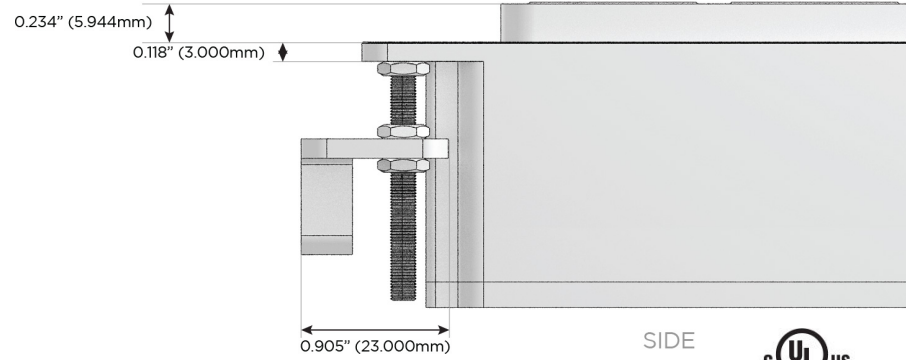

M-POWER-4T

AC POWER & DATA CONNECTIVITY SOLUTION

M-POWER-4TW-AAM6-BB

Specs:

Modules/Ports:

- A** Tamper Resistant AC Receptacle
- M** Double USB-A (Fast Charging Ports - 18W)
- 6** CAT 6

A M 6

Distributed by