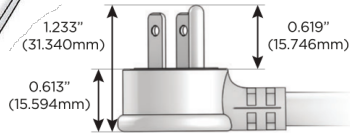

M-POWER-4T

AC POWER & DATA CONNECTIVITY SOLUTION

M-POWER-4TW-AAM6-BB

Specs:

Modules/Ports:

- A** Tamper Resistant AC Receptacle
- M** Double USB-A (Fast Charging Ports - 18W)
- 6** CAT 6

A M 6

Distributed by