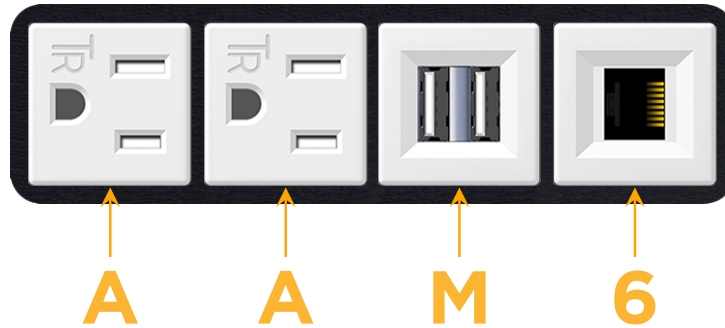

sales@mormax.com

mormax.com

Metro Light & Power's line of power & data solutions offers sophisticated design elements combined with greater ease of installation. Streamlined and low-profile, enhanced by side-exiting cords, our outlets advance the industry with their cutting edge look and feel. We believe flexibility is key, and we provide a variety of mounting options, including the ability to mount in limited spaces. Our outlets are available in many finishes and configurations, in addition to a custom color and finish capability for our clients.

Bezel Finish: **BLACK (STEEL)**
Custom Finishes Available M-POWER-4TW-AAM6-BB

Features:

Module/Port Options:

- A** Tamper Resistant AC Receptacle
- E** USB-A & USB-C (20W)
- M** Double USB-A (Fast Charging Ports - 18W)
- H** HDMI
- 6** CAT 6
- 12** RJ 12
- X** Switched AC
- Y** 3-Way Switch (Low Voltage)
- V** USB-C (45W High Speed Charging Port)
- S** USB-C (25W High Speed Charging Port)
- R** Switched AC (Rocker Switch)
- D** Dimmer Switch

Plug:

Supplied with Low Profile Flat 45° Angle 120 VAC Plug

Optional Standard Straight 120 VAC Plug

Optional Straight 120 VAC Pass-through Plug

- CLEAN, COMPACT DESIGN
- STREAMLINED
- LOW PROFILE
- SIDE-EXITING CORDS
- PLUG & PLAY
- 6' AC CORD & PLUG (FLAT PLUG STANDARD)
- CUSTOMIZABLE CONFIGURATIONS AND FINISHES
- UL LISTED FOR MOUNTING IN FURNITURE
- 15A

M-POWER-4T

AC POWER & DATA CONNECTIVITY SOLUTION

M-POWER-4TW-AAM6-BB

Specs:

Modules/Ports:

- A** Tamper Resistant AC Receptacle
- M** Double USB-A (Fast Charging Ports - 18W)
- 6** CAT 6

A M 6

Distributed by