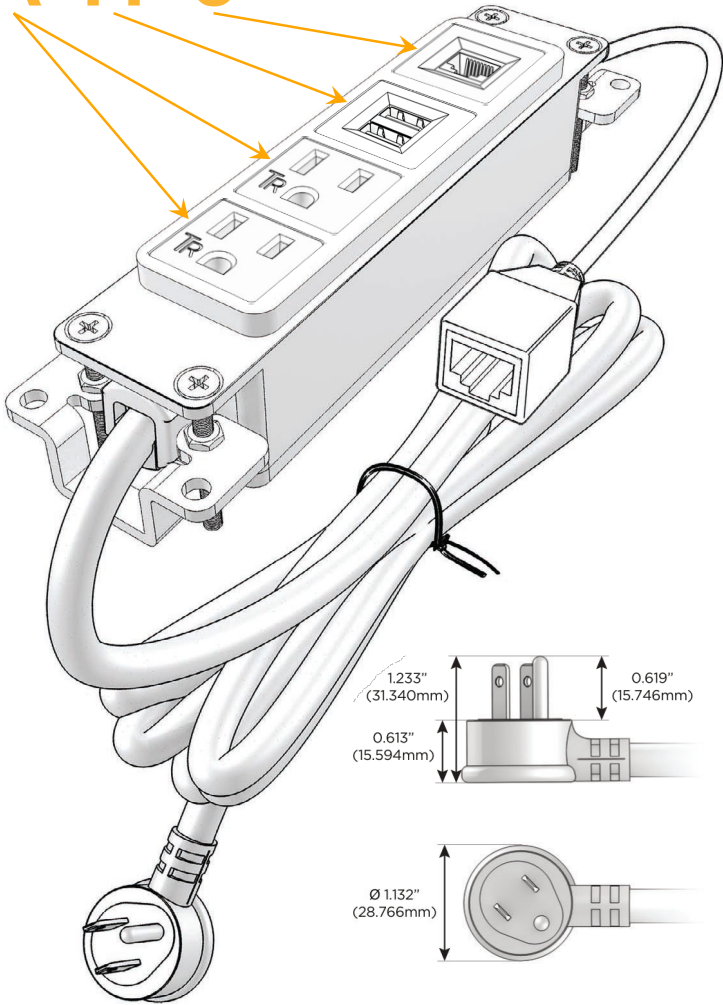

Bezel Finish: **BLACK (ABS)**

Custom Finishes Available M-POWER-4TW-AAM6-BAB

Features:

Module/Port Options:

- A** Tamper Resistant AC Receptacle
- E** USB-A & USB-C (20W)
- M** Double USB-A (Fast Charging Ports - 18W)
- H** HDMI
- 6** CAT 6
- 12** RJ 12
- X** Switched AC
- Y** 3-Way Switch (Low Voltage)
- V** USB-C (45W High Speed Charging Port)
- S** USB-C (25W High Speed Charging Port)
- R** Switched AC (Rocker Switch)
- D** Dimmer Switch

Plug:

Supplied with Low Profile Flat 45° Angle 120 VAC Plug

Optional Standard Straight 120 VAC Plug

Optional Straight 120 VAC Pass-through Plug

- CLEAN, COMPACT DESIGN
- STREAMLINED
- LOW PROFILE
- SIDE-EXITING CORDS
- PLUG & PLAY
- 6' AC CORD & PLUG (FLAT PLUG STANDARD)
- CUSTOMIZABLE CONFIGURATIONS AND FINISHES
- UL LISTED FOR MOUNTING IN FURNITURE
- 15A

M-POWER-4T

AC POWER & DATA CONNECTIVITY SOLUTION

M-POWER-4TW-AAM6-BAB

Specs:

Modules/Ports:

- A** Tamper Resistant AC Receptacle
- M** Double USB-A (Fast Charging Ports - 18W)
- 6** CAT 6

A M 6

Distributed by