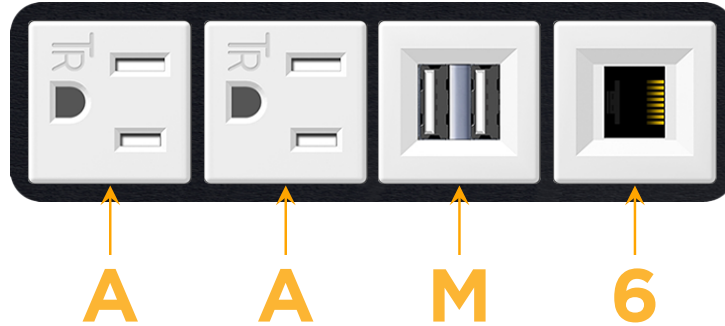

sales@mormax.com

mormax.com

Metro Light & Power's line of power & data solutions offers sophisticated design elements combined with greater ease of installation. Streamlined and low-profile, enhanced by side-exiting cords, our outlets advance the industry with their cutting edge look and feel. We believe flexibility is key, and we provide a variety of mounting options, including the ability to mount in limited spaces. Our outlets are available in many finishes and configurations, in addition to a custom color and finish capability for our clients.

Bezel Finish: **BLACK (ABS)**

Custom Finishes Available M-POWER-4TW-AAM6-BAB

Features:

Module/Port Options:

- A** Tamper Resistant AC Receptacle
- E** USB-A & USB-C (20W)
- M** Double USB-A (Fast Charging Ports - 18W)
- H** HDMI
- 6** CAT 6
- 12** RJ 12
- X** Switched AC
- Y** 3-Way Switch (Low Voltage)
- V** USB-C (45W High Speed Charging Port)
- S** USB-C (25W High Speed Charging Port)
- R** Switched AC (Rocker Switch)
- D** Dimmer Switch

Plug:

Supplied with Low Profile Flat 45° Angle 120 VAC Plug

Optional Standard Straight 120 VAC Plug

Optional Straight 120 VAC Pass-through Plug

- CLEAN, COMPACT DESIGN
- STREAMLINED
- LOW PROFILE
- SIDE-EXITING CORDS
- PLUG & PLAY
- 6' AC CORD & PLUG (FLAT PLUG STANDARD)
- CUSTOMIZABLE CONFIGURATIONS AND FINISHES
- UL LISTED FOR MOUNTING IN FURNITURE
- 15A

M-POWER-4T

AC POWER & DATA CONNECTIVITY SOLUTION

M-POWER-4TW-AAM6-BAB

Specs:

Modules/Ports:

- A** Tamper Resistant AC Receptacle
- M** Double USB-A (Fast Charging Ports - 18W)
- 6** CAT 6

A M 6

Distributed by