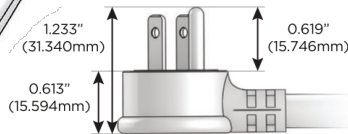

Plug:

Supplied with Low Profile Flat 45° Angle 120 VAC Plug

Optional Standard Straight 120 VAC Plug

Optional Straight 120 VAC Pass-through Plug

- CLEAN, COMPACT DESIGN
- STREAMLINED
- LOW PROFILE
- SIDE-EXITING CORDS
- PLUG & PLAY
- 6' AC CORD & PLUG (FLAT PLUG STANDARD)
- CUSTOMIZABLE CONFIGURATIONS AND FINISHES
- UL LISTED FOR MOUNTING IN FURNITURE
- 15A

M-POWER-4T

AC POWER & DATA CONNECTIVITY SOLUTION

M-POWER-4TW-AAM6-BAB

Specs:

Modules/Ports:

- A** Tamper Resistant AC Receptacle
- M** Double USB-A (Fast Charging Ports - 18W)
- 6** CAT 6

A M 6

Distributed by