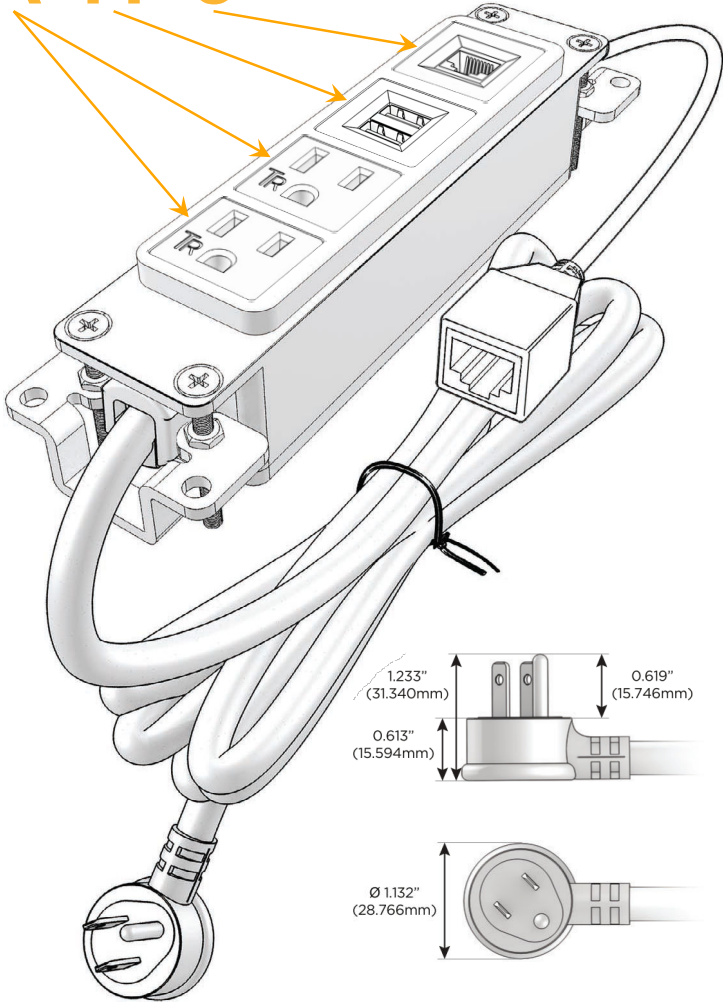

M-POWER-4T

AC POWER & DATA CONNECTIVITY SOLUTION

M-POWER-4TW-AAM6-B2AB

Specs:

Modules/Ports:

- **A** Tamper Resistant AC Receptacle
- **M** Double USB-A (Fast Charging Ports - 18W)
- **6** CAT 6

A M 6