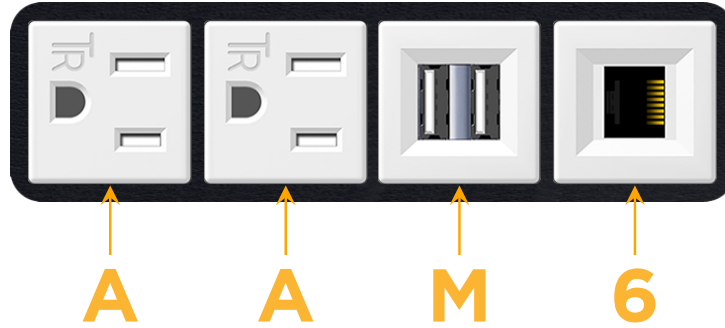

M-POWER-4T

AC POWER & DATA CONNECTIVITY SOLUTION

M-POWER-4TW-AAM6-B2AB

Distributed by

Mormax Company, Inc.

8 Westchester Plaza

Elmsford, NY 10523

914-699-0101

sales@mormax.com

mormax.com

Metro Light & Power's line of power & data solutions offers sophisticated design elements combined with greater ease of installation. Streamlined and low-profile, enhanced by side-exiting cords, our outlets advance the industry with their cutting edge look and feel. We believe flexibility is key, and we provide a variety of mounting options, including the ability to mount in limited spaces. Our outlets are available in many finishes and configurations, in addition to a custom color and finish capability for our clients.

Bezel Finish: **SATIN BLACK (ABS)**

Custom Finishes Available M-POWER-4TW-AAM6-B2AB

Features:

Module/Port Options:

- **A** Tamper Resistant AC Receptacle
- **E** USB-A & USB-C (20W)
- **M** Double USB-A (Fast Charging Ports - 18W)
- **H** HDMI
- **6** CAT 6
- **12** RJ 12
- **X** Switched AC
- **Y** 3-Way Switch (Low Voltage)
- **V** USB-C (45W High Speed Charging Port)
- **S** USB-C (25W High Speed Charging Port)
- **R** Switched AC (Rocker Switch)
- **D** Dimmer Switch

Plug:

Supplied with Low Profile Flat 45° Angle 120 VAC Plug

Optional Standard Straight 120 VAC Plug

Optional Straight 120 VAC Pass-through Plug

- CLEAN, COMPACT DESIGN
- STREAMLINED
- LOW PROFILE
- SIDE-EXITING CORDS
- PLUG & PLAY
- 6' AC CORD & PLUG (FLAT PLUG STANDARD)
- CUSTOMIZABLE CONFIGURATIONS AND FINISHES
- UL LISTED FOR MOUNTING IN FURNITURE
- 15A